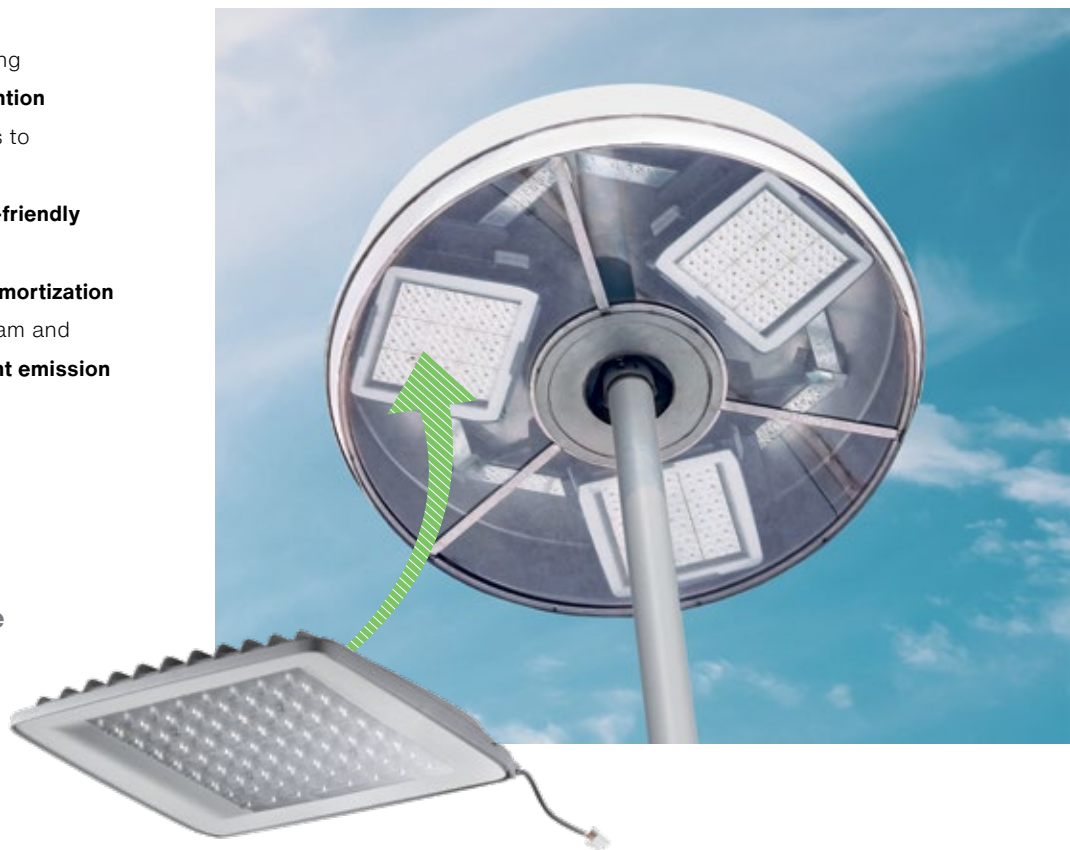

Why dispose of lighting when you can **refurbish** it?

One of the first premium luminaires from SITECO, the SiSTELLAR can still be found decades later along many railroad tracks and on parking lots. High quality simply pays off. And that carries on. Because our new refurbishment kit lets us preserve most of the luminaire while bringing the interior up to current efficiency standards.

Win-win for you and the environment.

- Straightforward refurbishment of existing luminaires with **maximum material retention**
- **Long life** of up to 100,000 hours thanks to optimized thermal management
- Also available in the particularly **insect-friendly light color** of 3,000 Kelvin
- Highly economical solution with **rapid amortization**
- Excellent visibility thanks to narrow-beam and homogeneous illumination with **0% light emission**

90 %
of the old luminaire
is retained.

Contact.

Siteco GmbH

Georg-Simon-Ohm-Str. 50
83301 Traunreut, Germany
Tel. +49 8669 330
info@siteco.com

siteco.com

Up to **75** %
Save energy and
CO₂ emissions