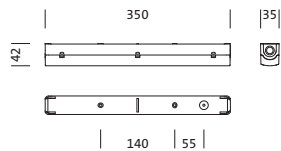

Order No.: 51FC207A410AS | **GTIN (EAN):** 4069025125057

Product description: BRIKslG2,120°,900lm840,0/1,PC

POWERBRIK® Slim Gen.2, damp-proof luminaire, primary optical cover: enclosure, of PC, primary light characteristic: asymmetric, installation type: surface-mounted, LED, rated luminous flux: 900lm, luminous efficacy: 140lm/W, light colour: 840, colour temperature: 4000K, control gear: ECG, with terminal, 2-pole, max. 1.5mm², mains connection: 230V, AC/DC, 0/50..60Hz, rated input power: 6.5W, housing, of PC, traffic white (RAL 9016), length: 350mm, width: 35mm, height: 22mm, protection rating (complete): IP65, insulation class (complete): insulation class II (safety insulation), certification: CE, UKCA, protection symbol: D, impact resistance: IK05, permissible operating ambient temperature: -20..+40°C, standard: EN 60598-2-1, corresponds to IFS (International Featured Standards) requirements for safety and quality in the food industry, unprotected outdoor installations, contact your sales advisor before using the luminaires in applications with unclear chemical exposure, large temperature fluctuations or condensation-forming humidity, packaging unit: 1 piece

IP 65

Lamps:	LED
Wt. (kg):	0.3
GTIN (EAN):	4069025125057