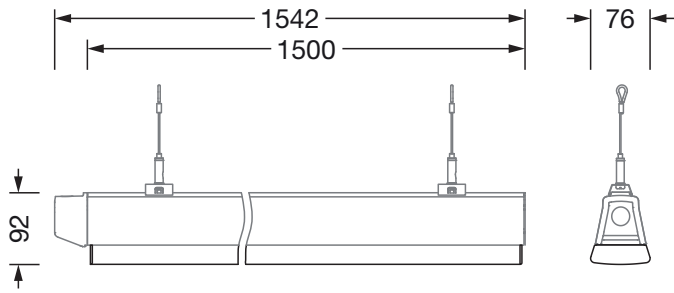

#### Dimensions, Weight

- Length: 1500mm
- Width: 66mm
- Height: 67mm
- Weight: 1.4kg

#### Service life

- Rated service life: 70000h (L100/B50) at AT = 35°C

Order No.: 52TE1DVN48XG | GTIN (EAN): 4069025071835

Dimensions: Lic21op,diff,8000lm840,DA2C,IP54,L1500

It is mandatory that the assembly instructions must be observed when planning and installing the electrical installation (to be found at [www.siteco.com](http://www.siteco.com))