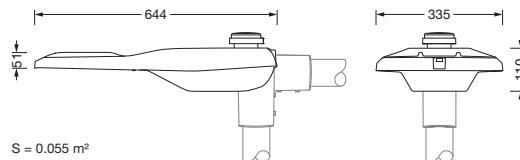

Order No.: 5XE7D37N08LB | **GTIN (EAN):** 4058352898000

Product description: SL21md,ST1.0a,14340lm730,NEMA7

Streetlight SL 21 midi, mast luminaire, primary light control with lens, of PMMA, primary optical cover: cover, of toughened safety glass, transparent, light distribution: ST1.0a, light emission: direct distribution, primary light characteristic: asymmetric, installation type: side-entry, LED, 3G 2.5mm², High Power LED, rated luminous flux: 14.340lm, luminous efficacy: 146lm/W, light colour: 730, colour temperature: 3000K, control: overheat protection, presetting dimming linear, constant luminous flux control, time-dependent luminous flux control, flexible luminous flux parameterisation, mains connection: 220..240V, AC, 50/60Hz, connection cable pre-assembled, cable length: 10,5m, wiring characteristics: H05VV-F, start of lifetime: 98W, end of service life: 101W, reduction: 45W, luminaire housing, of diecast aluminium (EN AC-44300), powder-coated, Siteco® metallic grey (DB 702S), corrosivity category C5 mid according to DIN EN ISO 12944, multi-level sealing system, sealing non-destructively replaceable, inclination adjustable: 0°, 5°, 10°, 15°, length: 644mm, width: 335mm, height: 110mm, spigot size: 42mm (side-entry), protection rating (complete): IP66, insulation class (complete): insulation class I (protective earthing), certification: CE, ENEC, ENEC+, VDE, impact resistance: IK09, permissible operating ambient temperature for outdoor applications: -40..+50°C, standard-compliant lighting for roads and squares, packaging unit: 1 piece

Lamps: LED
Wt. (kg): 9.2
GTIN (EAN): 4058352898000