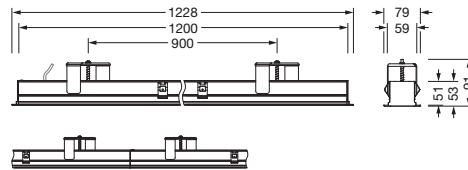

Order No.: 51MX12DA34WB | **GTIN (EAN):** 4058352907221

Product description: Sil21,ELD-Lbk,4320lm830,DA2,L1228,wh,rec

Silica® 21, office luminaire, primary light control with darklight reflector, of PMMA, black, CAT 2 ($L \leq 3000 \text{cd/m}^2$), light emission: direct distribution, primary light characteristic: symmetric, installation type: recessed, LED, rated luminous flux: 4.320lm, luminous efficacy: 158lm/W, light colour: 830, colour temperature: 3000K, with terminal, 3+2-pole, max. 2.5mm², mains connection: 220..240V, AC, 50/60Hz, rated input power: 27.4W, luminaire housing, of aluminium, traffic white (RAL 9016), length: 1.228mm, width: 79mm, height: 53mm, protection rating (complete): IP20, insulation class (complete): insulation class I (protective earthing), certification: CE, permissible operating ambient temperature: 0..+35°C, standard: EN 50419, packaging unit: 1 piece

IP 20

Lamps:	LED
Wt. (kg):	3.2
GTIN (EAN):	4058352907221