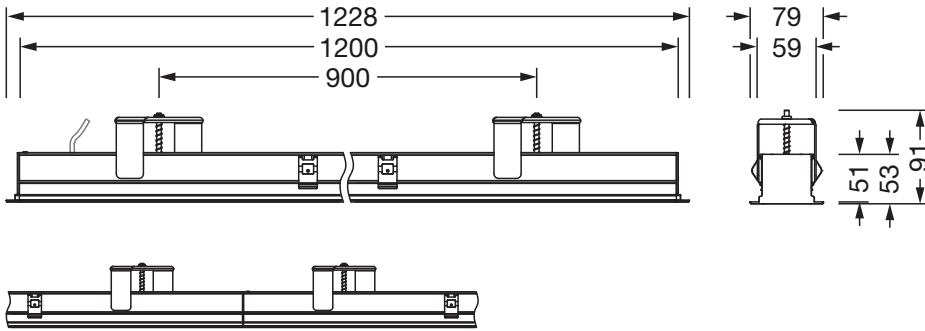

Material, Colour

- luminaire housing: aluminium, traffic white (RAL 9016)
- Colour specification: traffic white (RAL 9016)

Mounting

- Mounting method, mounting location: recessed, in the ceiling
- Arrangement: single arrangement

Electrical connection

- Connection: terminal, 3+2-pole, max. 2.5mm²
- Nominal voltage: 220..240V, 50/60Hz, AC

Dimensions, Weight

- Length: 1228mm
- Width: 79mm
- Height: 53mm
- Weight: 3.2kg

Service life

- Rated service life: 70000h (L80/B50) at AT = 25°C, 50000h (L85/B50) at AT = 25°C

Order No.: 51MX12DA34WB | GTIN (EAN): 4058352907221

Dimensions: Sil21,ELD-Lbk,4320Im830,DA2,L1228,wh,rec

It is mandatory that the assembly instructions must be observed when planning and installing the electrical installation (to be found at www.siteco.com)
Tolerances related to thermal, electrical and photometric data according to IEC 62722
Issued 05.07.2024 - Modifications and errors subject to change - Ensure that you always use the latest version -