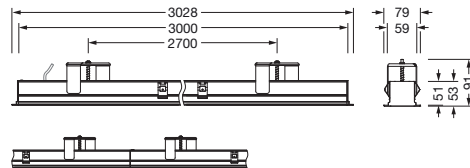

It is mandatory that the assembly instructions must be observed when planning and installing the electrical installation (to be found at www.siteco.com)

Tolerances related to thermal, electrical and photometric data according to IEC 62722

Issued 05.07.2024 - Modifications and errors subject to change - Ensure that you always use the latest version -