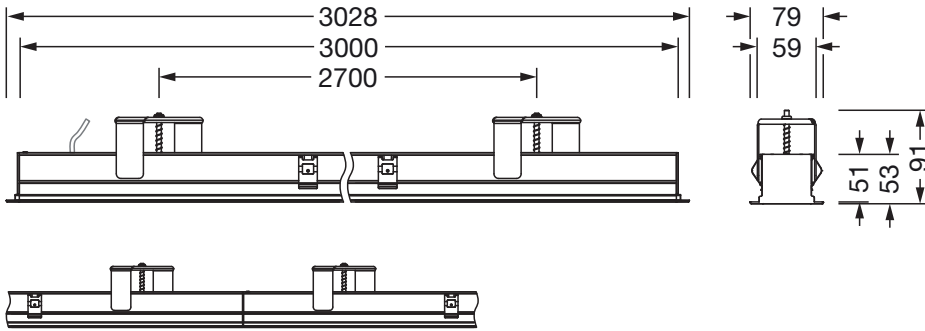

#### Dimensions, Weight

- Length: 3028mm
- Width: 79mm
- Height: 53mm
- Weight: 6.0kg

#### Service life

- Rated service life: 70000h (L80/B50) at AT = 25°C, 50000h (L85/B50) at AT = 25°C

Order No.: 51MX14DC3AWB | GTIN (EAN): 4058352907528

Dimensions: Sil21,ELD-Lbk,10800lm830,DA2,L3028,wh

It is mandatory that the assembly instructions must be observed when planning and installing the electrical installation (to be found at [www.siteco.com](http://www.siteco.com))  
Tolerances related to thermal, electrical and photometric data according to IEC 62722  
Issued 05.07.2024 - Modifications and errors subject to change - Ensure that you always use the latest version -