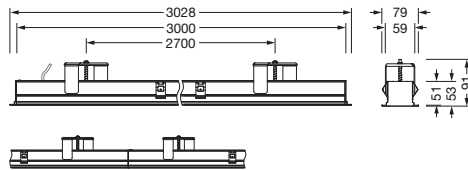

It is mandatory that the assembly instructions must be observed when planning and installing the electrical installation (to be found at www.siteco.com)

Tolerances related to thermal, electrical and photometric data according to IEC 62722

Issued 05.07.2024 - Modifications and errors subject to change - Ensure that you always use the latest version -