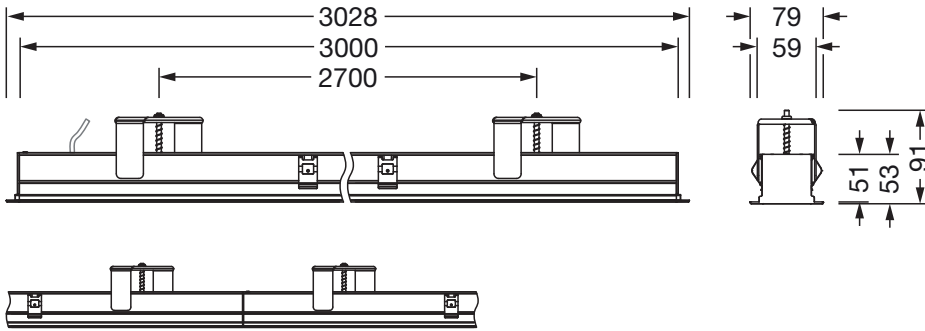

Material, Colour

- luminaire housing: aluminium, traffic white (RAL 9016)
- Colour specification: traffic white (RAL 9016)

Mounting

- Mounting method, mounting location: recessed, in the ceiling
- Arrangement: single arrangement

Electrical connection

- Connection: terminal, 3+2-pole, max. 2.5mm²
- Nominal voltage: 220..240V, 50/60Hz, AC

Dimensions, Weight

- Length: 3028mm
- Width: 79mm
- Height: 53mm
- Weight: 6.0kg

Service life

- Rated service life: 70000h (L80/B50) at AT = 25°C, 50000h (L85/B50) at AT = 25°C

Order No.: 51MX12DC3AWB | GTIN (EAN): 4058352907283

Dimensions: Sil21,ELD-Lbk,10800lm830,DA2,L3028,wh

It is mandatory that the assembly instructions must be observed when planning and installing the electrical installation (to be found at www.siteco.com)
Tolerances related to thermal, electrical and photometric data according to IEC 62722
Issued 05.07.2024 - Modifications and errors subject to change - Ensure that you always use the latest version -