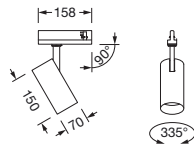

Order No.: 51SF327FB2B | GTIN (EAN): 4058352746264

Product description: Spot31SI,16°,2150lm930,0/1,bk

Spot 31 Slim, directional spotlight, light control with reflector, of aluminium, LED rated luminous flux: 2.150lm, light colour: 930, control gear: ECG, with 3-phase adapter, mains connection: 220..240V, AC, 50/60Hz, housing, of aluminium, jet black (RAL 9005), diameter: 70mm, adapter, of plastic, protection rating (complete): IP20, insulation class (complete): insulation class I (protective earthing), certification: CE, impact resistance: IK02, packaging unit: 1 piece

IP 20  

Lamps:	LED
Wt. (kg):	0.7
GTIN (EAN):	4058352746264

Order No.: 51SF327FB2B | GTIN (EAN): 4058352746264

Detailed technical description: Spot31SI,16°,2150lm930,0/1,bk

Key data

- Product type: directional spotlight
- Product name: Spot 31 Slim
- Order No.: 51SF327FB2B

Lighting technology | Lamps | Control gear

Component 1

Lighting technology:

- Light control: reflector of aluminium
- Beam angle: 16°
- Symmetry: symmetric
- UGR viewing direction along longitudinal luminaire axis: ≤ 25
- UGR viewing direction along lateral luminaire axis: ≤ 25

Dimensions, Weight

- Diameter: 70mm
- Weight: 0.7kg

Service life

- Rated service life: 50000h (L80/B50) at AT = 25°C

Order No.: 51SF327FB2B | GTIN (EAN): 4058352746264

Dimensions: Spot31SI,16°,2150lm930,0/1,bk