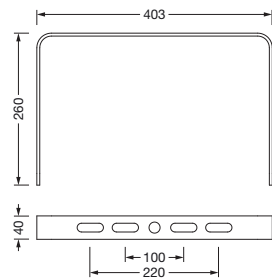

It is mandatory that the assembly instructions must be observed when planning and installing the electrical installation (to be found at www.siteco.com)

Tolerances related to thermal, electrical and photometric data according to IEC 62722

Issued 24.02.2023 - Modifications and errors subject to change - Ensure that you always use the latest version -