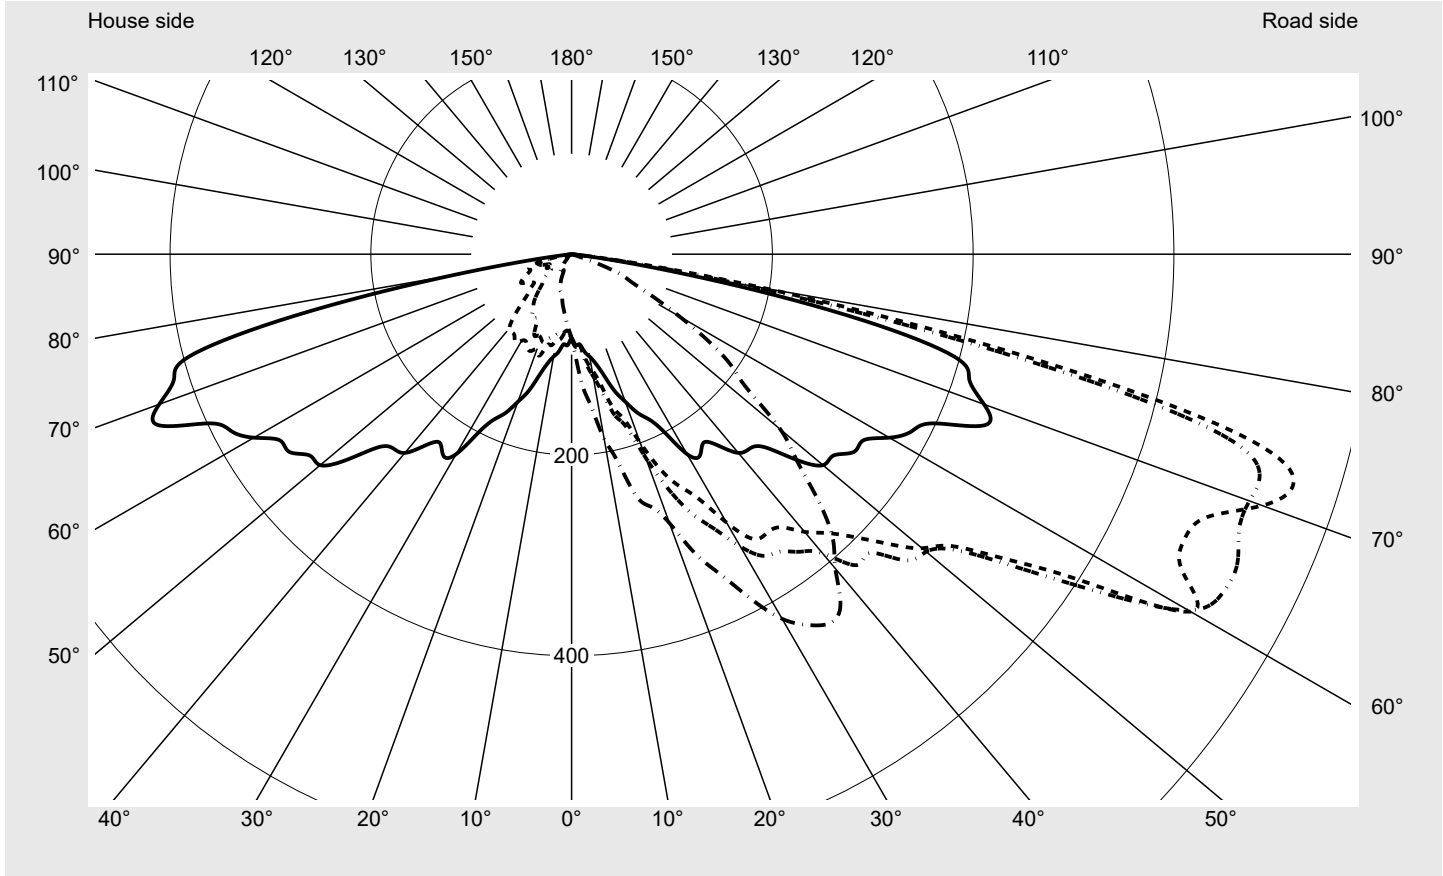

Photometric test report

Family Streetlight 11 micro LED	Order number: 5XC1NC1F08CE EAN: 4069025076458	LP number 59457_351
	Version post-top or side-entry mounting Optic asymmetric, extreme wide distribution with Back Light Control (ST1.0aB) Cover transparent, PMMA Lamps LED 2200 K CRI ≥ 70 Controlgear ECG SITECO iQ Setting individual position Rated values Net luminous flux = 1340 lm Power consumption = 14.0 W Luminous efficacy = 95.7 lm/W	serial documentation 24.06.2024

Luminous intensity in cd/klm C180-0 C195-15 C200-20 C270-90 **Imax: 754 cd/klm**

Luminaire output ratios

Eta	100.0%
Eta 0° - 90°	100.0%
Eta 90° - 180°	0.0%

Luminous intensity class acc. to EN13201-2

Class:	G1
Imax 70°	742.9
Imax 80°	194.9
Imax 90°	0.0
Imax >90°	0.0
Imax >95°	0.0

Measurement conditions

DIN EN 13032 and DIN 5032

Photometric test report

Family Streetlight 11 micro LED	Order number: 5XC1NC1F08CE EAN: 4069025076458	LP number 59457_351
--	--	--------------------------------------

Envelope curve in cd/klm **KMK 72.5°** **KMK 70°** **KMK 67.5°** **KMK 65°** **siteco**

Photometric test report

Family Streetlight 11 micro LED	Order number: 5XC1NC1F08CE EAN: 4069025076458	LP number 59457_351
Table of values for luminous intensities		Maximum luminous intensity
		siteco