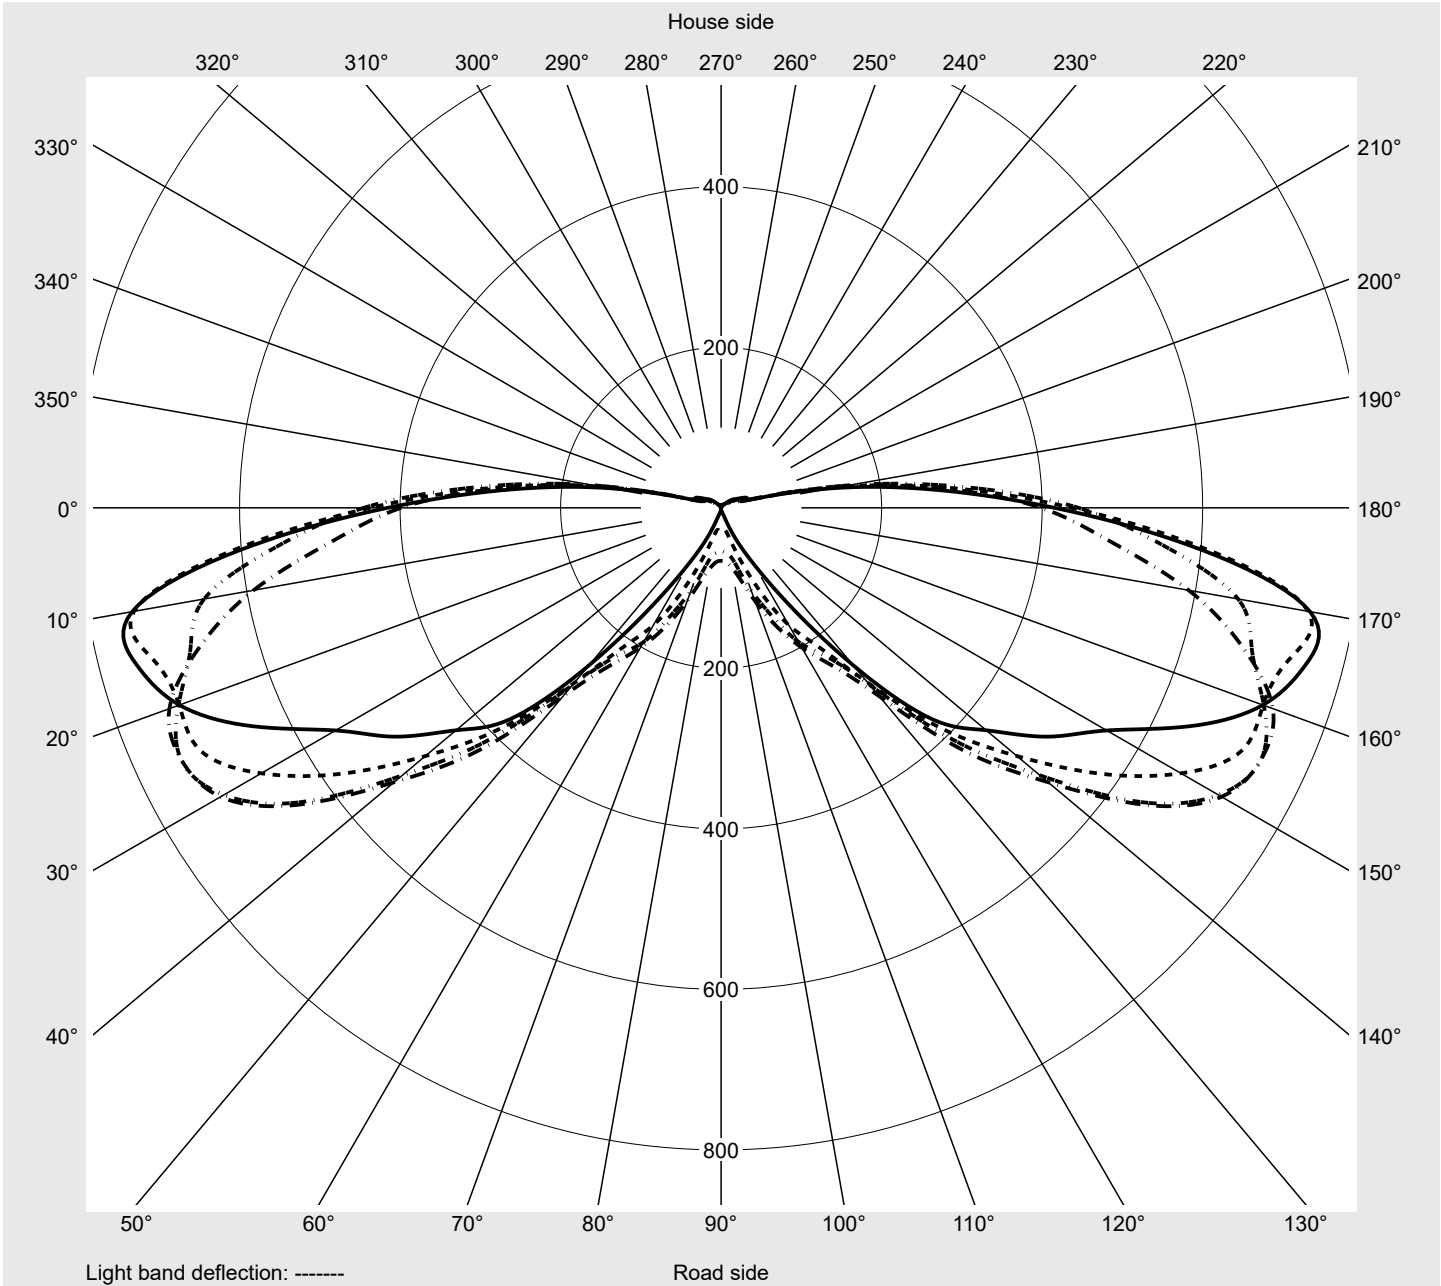

Photometric test report

Family Streetlight 11 micro LED	Order number: 5XC1NC1F08CE EAN: 4069025076458	LP number 59457_351
	Version post-top or side-entry mounting Optic asymmetric, extreme wide distribution with Back Light Control (ST1.0aB) Cover transparent, PMMA Lamps LED 2200 K CRI ≥ 70 Controlgear ECG SITECO iQ Setting individual position Rated values Net luminous flux = 1340 lm Power consumption = 14.0 W Luminous efficacy = 95.7 lm/W	serial documentation 24.06.2024

Luminous intensity in cd/klm C180-0 C195-15 C200-20 C270-90 **Imax: 754 cd/klm**

Luminaire output ratios

Eta	100.0%
Eta 0° - 90°	100.0%
Eta 90° - 180°	0.0%

Luminous intensity class acc. to EN13201-2

Class:	G1
Imax 70°	742.9
Imax 80°	194.9
Imax 90°	0.0
Imax >90°	0.0
Imax >95°	0.0

Measurement conditions

DIN EN 13032 and DIN 5032

Photometric test report

Family Streetlight 11 micro LED	Order number: 5XC1NC1F08CE EAN: 4069025076458	LP number 59457_351
--	--	--------------------------------------

Envelope curve in cd/klm **KMK 72.5°** **KMK 70°** **KMK 67.5°** **KMK 65°** **siteco**

Photometric test report

Family Streetlight 11 micro LED	Order number: 5XC1NC1F08CE EAN: 4069025076458	LP number 59457_351
Table of values for luminous intensities		Maximum luminous intensity
		siteco