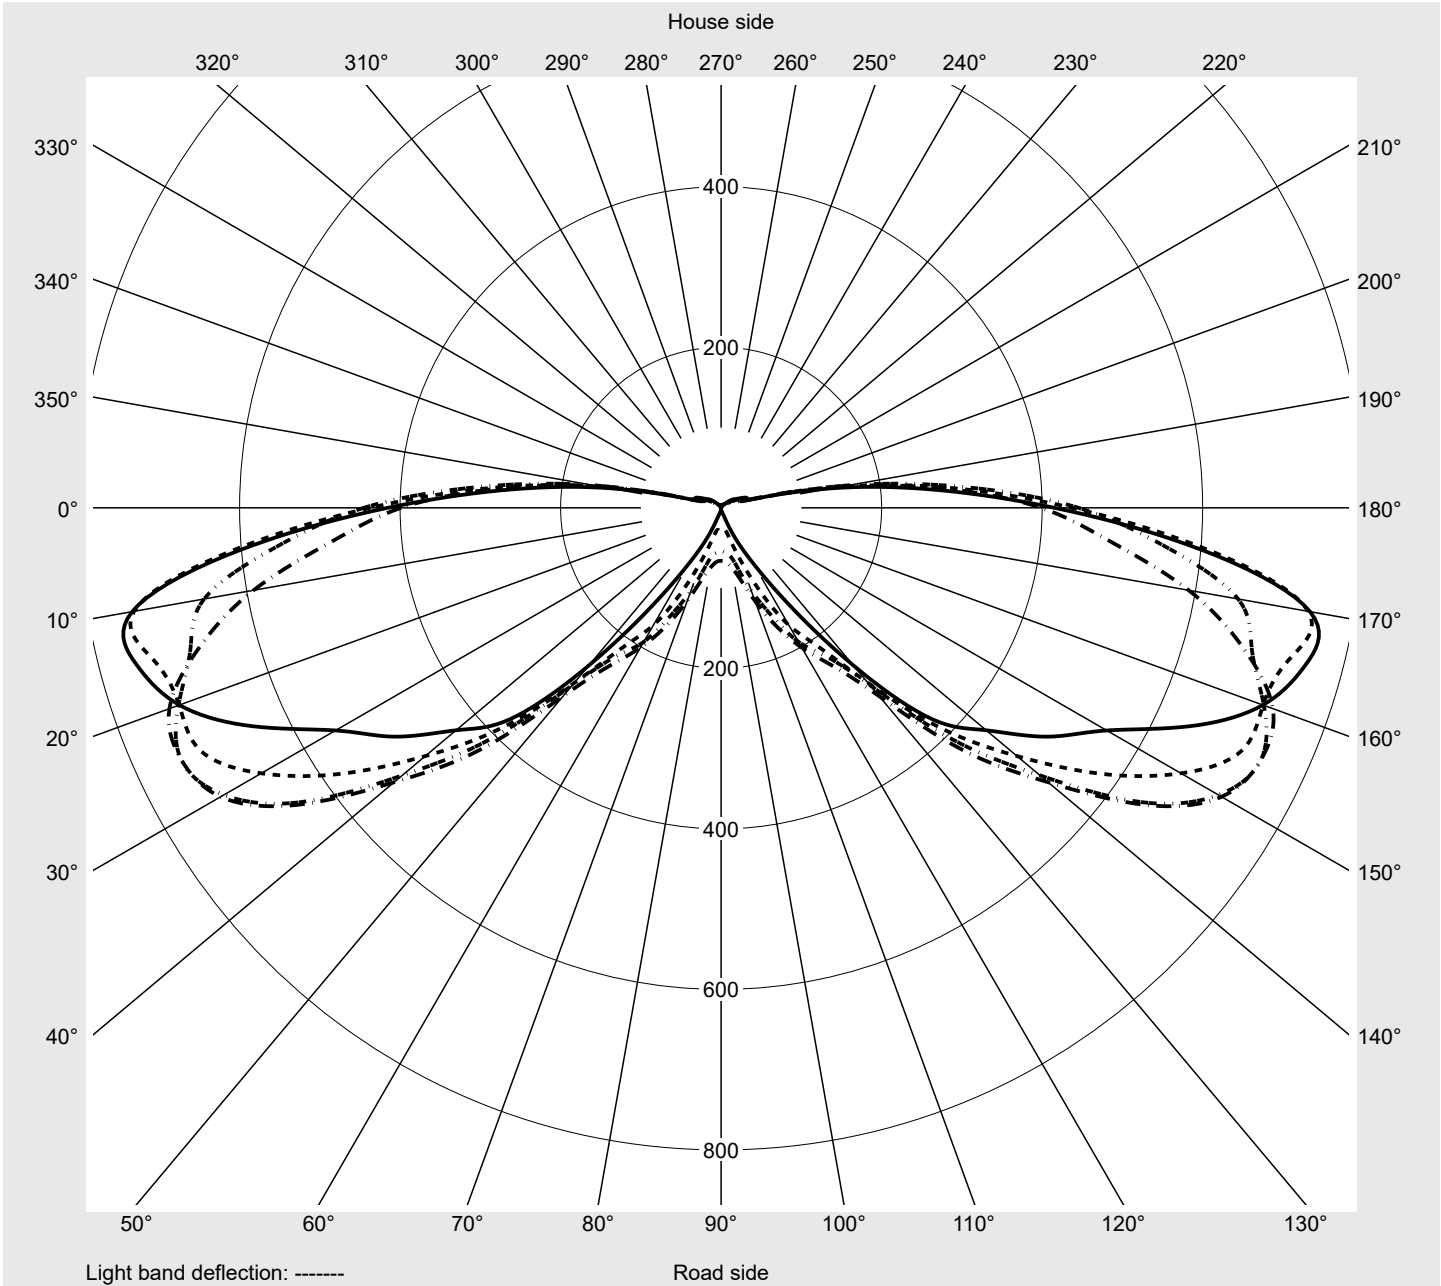

Photometric test report

Family Streetlight 11 micro LED	Order number: 5XC1NC1F08DE EAN: 4069025076472	LP number 59457_346
	Version post-top or side-entry mounting Optic asymmetric, extreme wide distribution with Back Light Control (ST1.0aB) Cover transparent, PMMA Lamps LED 4000 K CRI ≥ 70 Controlgear ECG SITECO iQ Setting individual position Rated values Net luminous flux = 3250 lm Power consumption = 27.4 W Luminous efficacy = 118.6 lm/W	serial documentation 22.05.2024
		

Luminous intensity in cd/klm C180-0 C195-15 C200-20 C270-90 **Imax: 754 cd/klm**

Luminaire output ratios	
Eta	100.0%
Eta 0° - 90°	100.0%
Eta 90° - 180°	0.0%

Luminous intensity class acc. to EN13201-2	
Class:	G1
Imax 70°	742.9
Imax 80°	194.9
Imax 90°	0.0
Imax >90°	0.0
Imax >95°	0.0

Measurement conditions
DIN EN 13032 and DIN 5032

Photometric test report

Family Streetlight 11 micro LED	Order number: 5XC1NC1F08DE EAN: 4069025076472	LP number 59457_346
---	--	-------------------------------

Envelope curve in cd/klm **KMK 72.5°** **KMK 70°** **KMK 67.5°** **KMK 65°** **siteco**

Photometric test report

Family Streetlight 11 micro LED	Order number: 5XC1NC1F08DE EAN: 4069025076472	LP number 59457_346
Table of values for luminous intensities		Maximum luminous intensity