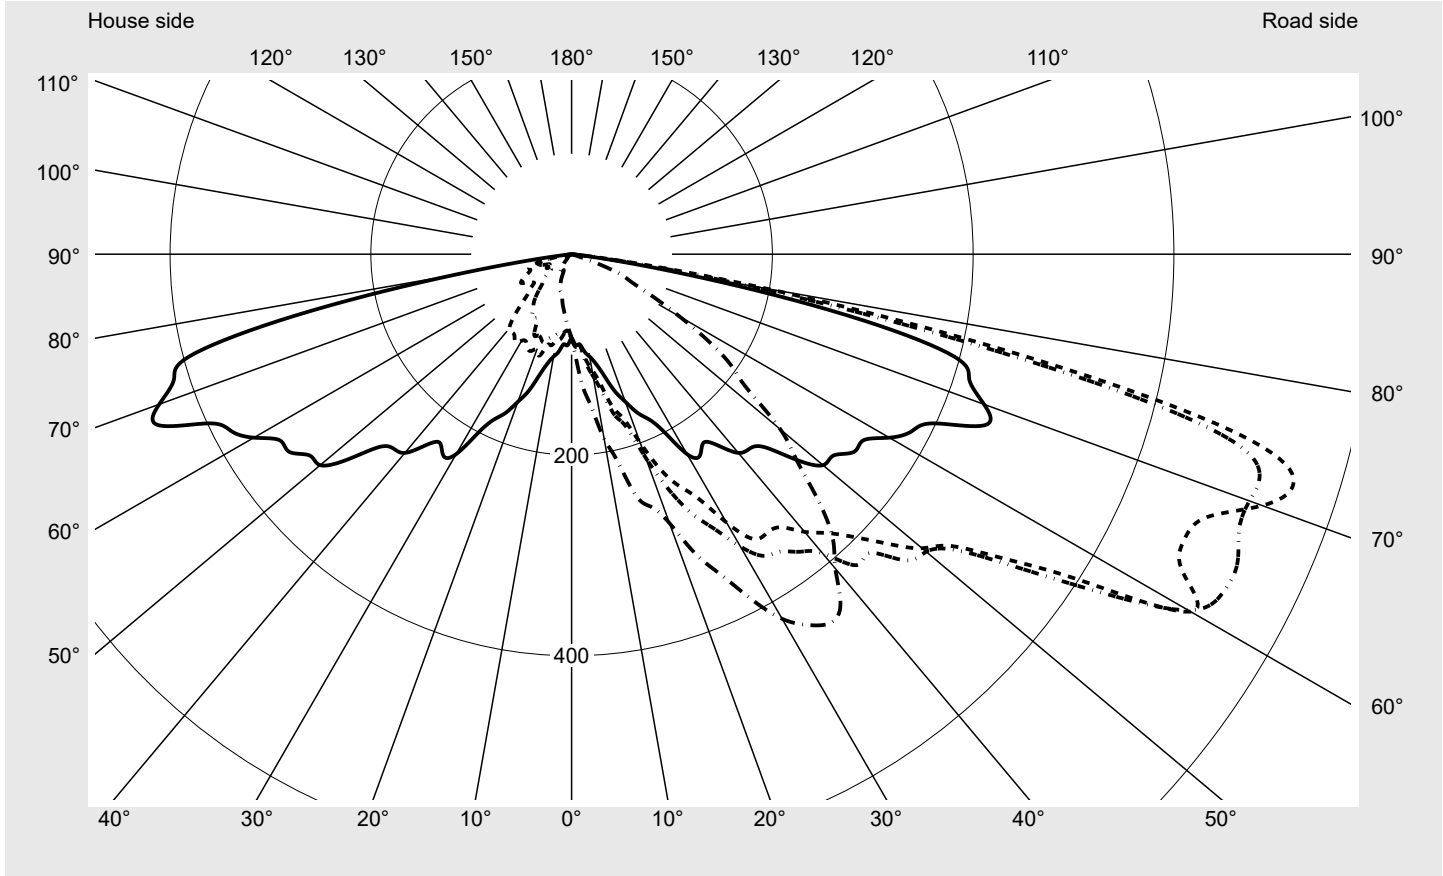

Photometric test report

Family Streetlight 11 micro LED	Order number: 5XC1NC1F08DE EAN: 4069025076472	LP number 59457_346
	Version post-top or side-entry mounting Optic asymmetric, extreme wide distribution with Back Light Control (ST1.0aB) Cover transparent, PMMA Lamps LED 4000 K CRI ≥ 70 Controlgear ECG SITECO iQ Setting individual position Rated values Net luminous flux = 3250 lm Power consumption = 27.4 W Luminous efficacy = 118.6 lm/W	serial documentation 22.05.2024
		

Luminous intensity in cd/klm C180-0 C195-15 C200-20 C270-90 **Imax: 754 cd/klm**

Luminaire output ratios	
Eta	100.0%
Eta 0° - 90°	100.0%
Eta 90° - 180°	0.0%

Luminous intensity class acc. to EN13201-2	
Class:	G1
Imax 70°	742.9
Imax 80°	194.9
Imax 90°	0.0
Imax >90°	0.0
Imax >95°	0.0

Measurement conditions
DIN EN 13032 and DIN 5032

Photometric test report

Family Streetlight 11 micro LED	Order number: 5XC1NC1F08DE EAN: 4069025076472	LP number 59457_346
---	--	-------------------------------

Envelope curve in cd/klm **KMK 72.5°** **KMK 70°** **KMK 67.5°** **KMK 65°** **siteco**

Photometric test report

Family Streetlight 11 micro LED	Order number: 5XC1NC1F08DE EAN: 4069025076472	LP number 59457_346
Table of values for luminous intensities		Maximum luminous intensity