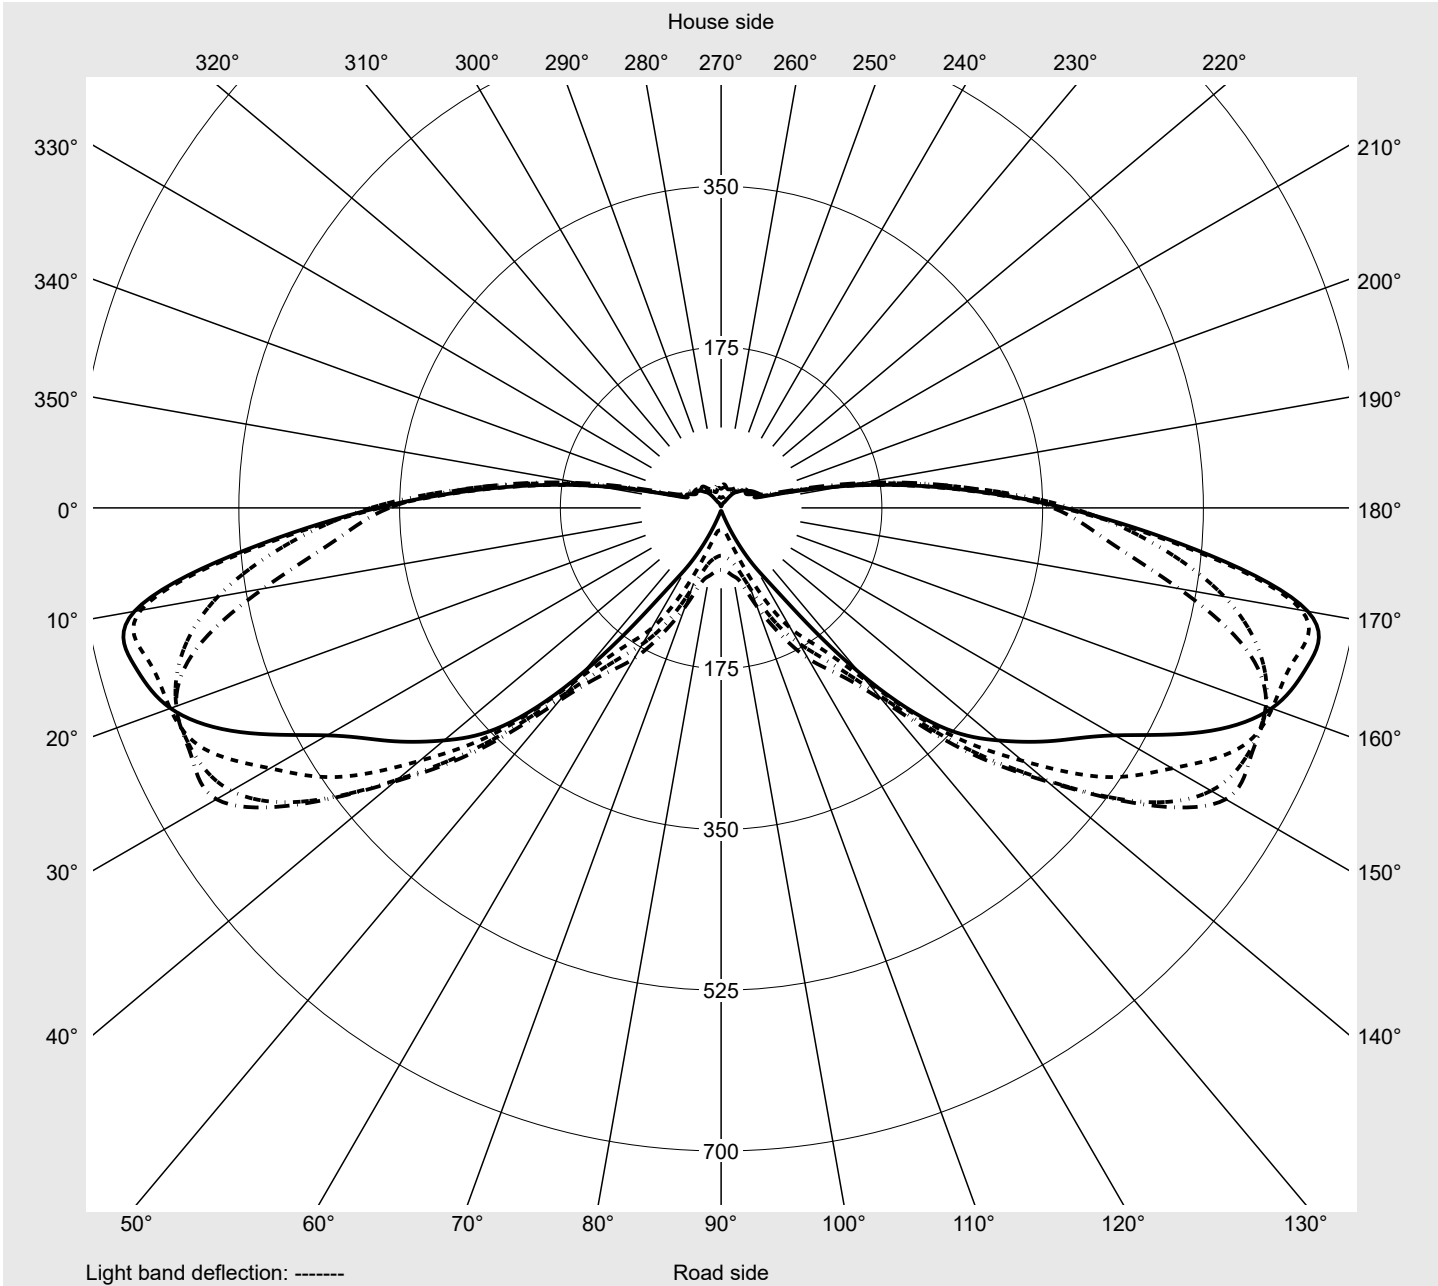

Photometric test report

Family Streetlight 11 micro LED	Order number: 5XC1MC1F08DE EAN: 4069025076441	LP number 59453_345
	Version post-top or side-entry mounting Optic asymmetric, extreme wide distribution (ST1.0a) Cover transparent, PMMA Lamps LED 2200 K CRI ≥ 70 Controlgear ECG SITECO iQ Setting individual position Rated values Net luminous flux = 2900 lm Power consumption = 27.8 W Luminous efficacy = 104.3 lm/W	serial documentation 22.05.2024

Luminous intensity in cd/klm C180-0 C195-15 C200-20 C270-90 **Imax: 661 cd/klm**

Luminaire output ratios

Eta	100.0%
Eta 0° - 90°	100.0%
Eta 90° - 180°	0.0%

Luminous intensity class acc. to EN13201-2

Class:	G1
Imax 70°	645.0
Imax 80°	167.3
Imax 90°	0.0
Imax >90°	0.0
Imax >95°	0.0

Measurement conditions

DIN EN 13032 and DIN 5032

Photometric test report

Family Streetlight 11 micro LED	Order number: 5XC1MC1F08DE EAN: 4069025076441	LP number 59453_345
---	--	--------------------------------------

Envelope curve in cd/klm **KMK 72.5°** **KMK 70°** **KMK 67.5°** **KMK 65°** **siteco**

Photometric test report

Family Streetlight 11 micro LED	Order number: 5XC1MC1F08DE EAN: 4069025076441	LP number 59453_345
Table of values for luminous intensities		Maximum luminous intensity
		siteco