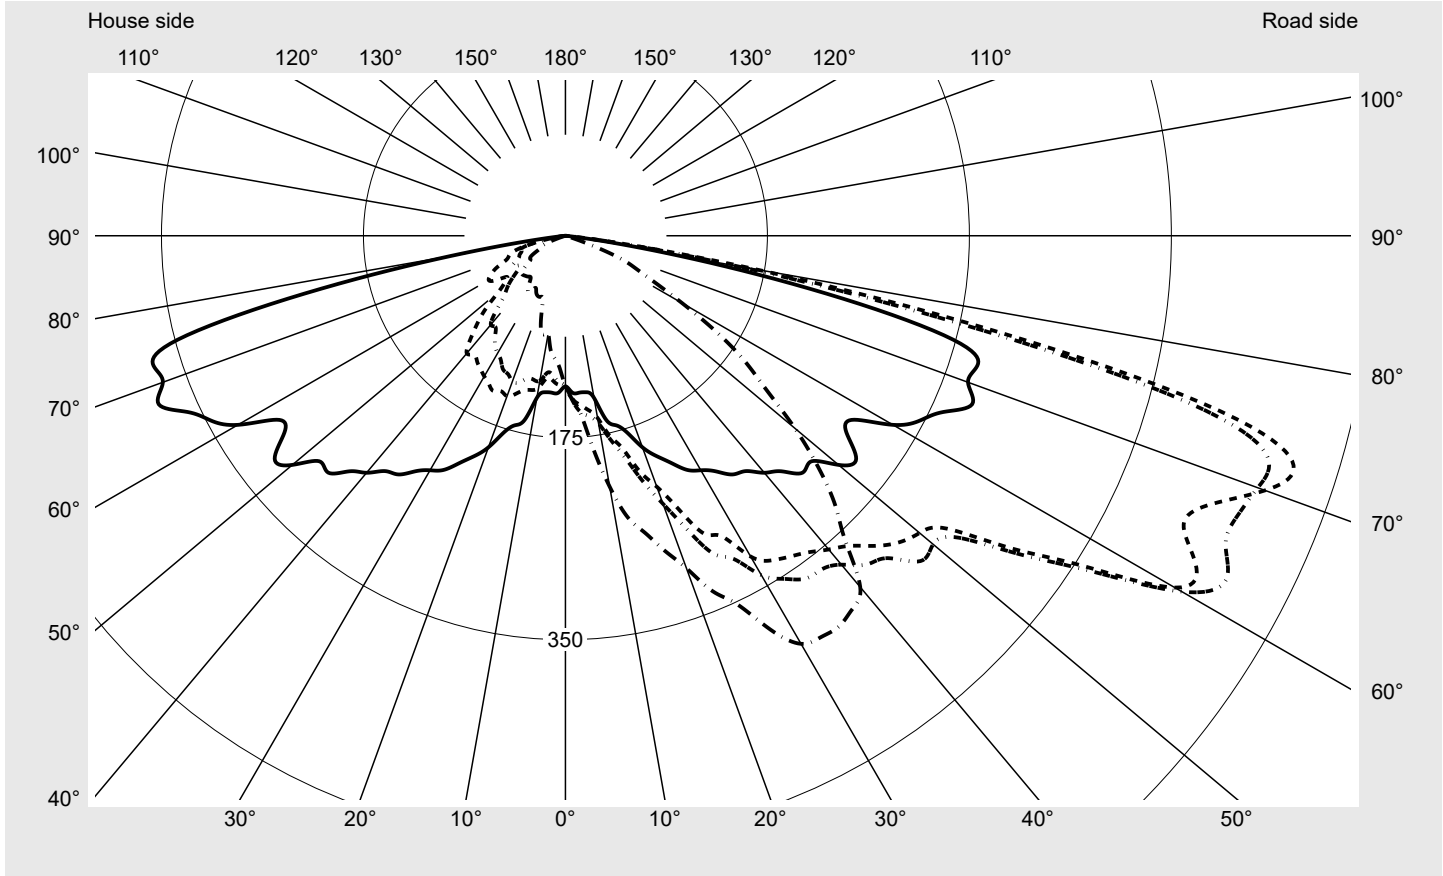

Photometric test report

Family Streetlight 11 micro LED	Order number: 5XC1MC1F08DE EAN: 4069025076441	LP number 59453_345
	Version post-top or side-entry mounting Optic asymmetric, extreme wide distribution (ST1.0a) Cover transparent, PMMA Lamps LED 2200 K CRI ≥ 70 Controlgear ECG SITECO iQ Setting individual position Rated values Net luminous flux = 2900 lm Power consumption = 27.8 W Luminous efficacy = 104.3 lm/W	serial documentation 22.05.2024

Luminous intensity in cd/klm C180-0 C195-15 C200-20 C270-90 **Imax: 661 cd/klm**

Luminaire output ratios

Eta	100.0%
Eta 0° - 90°	100.0%
Eta 90° - 180°	0.0%

Luminous intensity class acc. to EN13201-2

Class:	G1
Imax 70°	645.0
Imax 80°	167.3
Imax 90°	0.0
Imax >90°	0.0
Imax >95°	0.0

Measurement conditions

DIN EN 13032 and DIN 5032

Photometric test report

Family Streetlight 11 micro LED	Order number: 5XC1MC1F08DE EAN: 4069025076441	LP number 59453_345
---	--	--------------------------------------

Envelope curve in cd/klm **KMK 72.5°** **KMK 70°** **KMK 67.5°** **KMK 65°** **siteco**

Photometric test report

Family Streetlight 11 micro LED	Order number: 5XC1MC1F08DE EAN: 4069025076441	LP number 59453_345
Table of values for luminous intensities		Maximum luminous intensity
		siteco