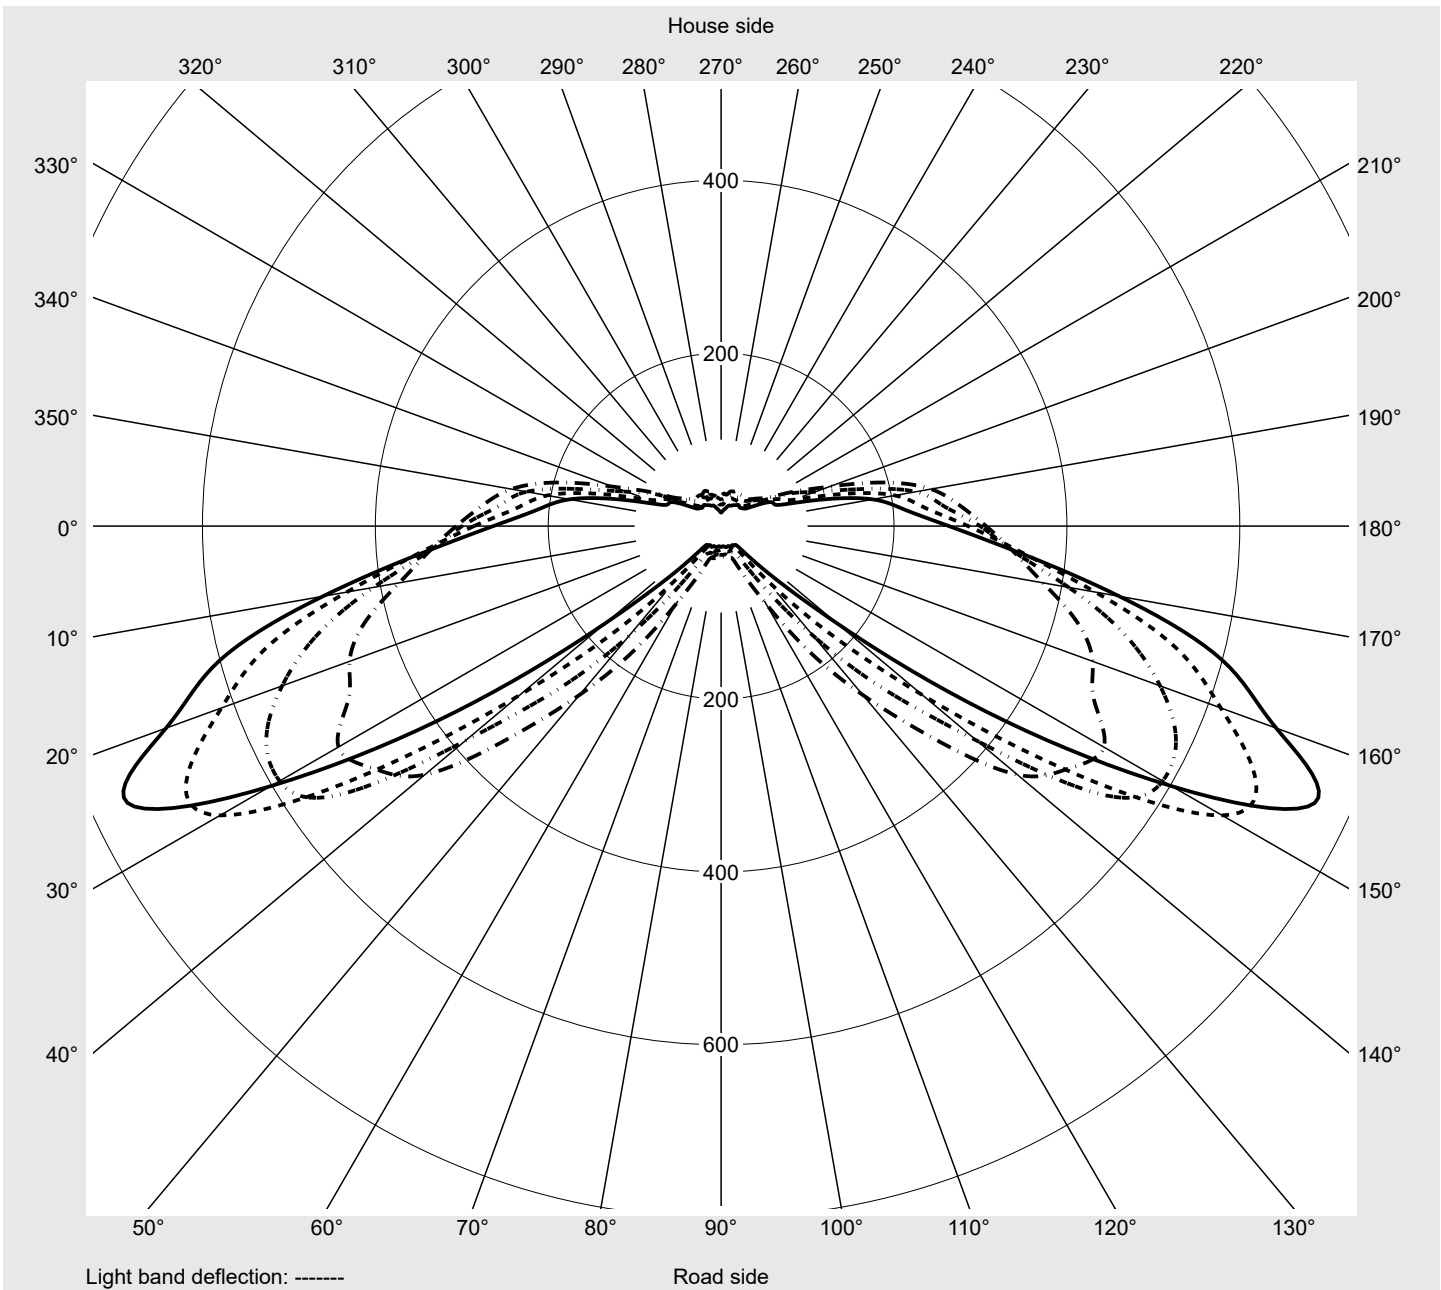

Photometric test report

Family Streetlight 31 micro toolless	Order number: 5XH5D3AT08CA EAN: 4069025103352	LP number 59076_2435
	Version post-top or side-entry mounting, Smart Interface up/down Optic asymmetric, wide distribution (ST1.0a) Cover toughened safety glass Lamps LED 3000 K CRI ≥ 70 Controlgear ECG SITECO - Smart Interface Rated values Net luminous flux = 1440 lm Power consumption = 10.2 W Luminous efficacy = 141.2 lm/W	serial documentation 18.04.2024

Luminous intensity in cd/klm C180-0 C205-25 C210-30 C270-90 **Imax: 758 cd/klm**

Luminaire output ratios	
Eta	100.0%
Eta 0° - 90°	100.0%
Eta 90° - 180°	0.0%
Measurement conditions	
DIN EN 13032 and DIN 5032	

Luminous intensity class acc. to EN13201-2	
Class:	G3
Imax 70°	757.8
Imax 80°	95.1
Imax 90°	0.0
Imax >90°	0.0
Imax >95°	0.0

Photometric test report

Family Streetlight 31 micro toolless	Order number: 5XH5D3AT08CA EAN: 4069025103352	LP number 59076_2435
--	--	--------------------------------

Envelope curve in cd/klm **KMK 70°** **KMK 67.5°** **KMK 65°** **KMK 62.5°** **siteco**

Photometric test report

Family Streetlight 31 micro toolless	Order number: 5XH5D3AT08CA EAN: 4069025103352	LP number 59076_2435
Table of values for luminous intensities		Maximum luminous intensity
		siteco