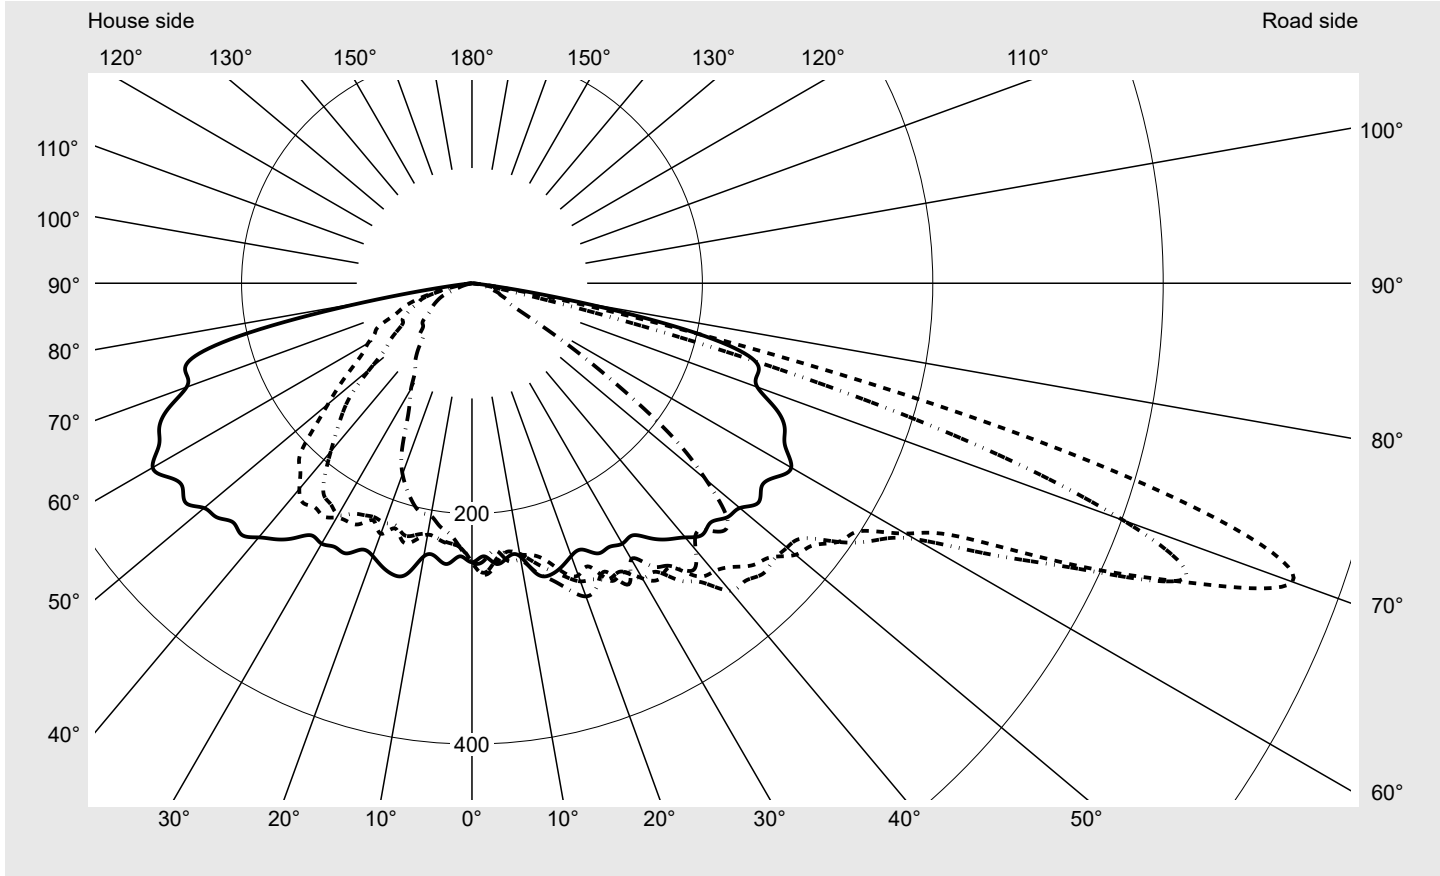

Photometric test report

Family Streetlight 31 micro toolless	Order number: 5XH5D31R08CA EAN: 4069025103116	LP number 59076_2390
	Version post-top or side-entry mounting, Smart Interface down Optic asymmetric, wide distribution (ST1.0a) Cover toughened safety glass Lamps LED 3000 K CRI ≥ 70 Controlgear ECG SITECO - Smart Interface Rated values Net luminous flux = 1440 lm Power consumption = 10.2 W Luminous efficacy = 141.2 lm/W	serial documentation 18.04.2024

Luminous intensity in cd/klm C180-0 C205-25 C210-30 C270-90 **Imax: 758 cd/klm**

Luminaire output ratios	
Eta	100.0%
Eta 0° - 90°	100.0%
Eta 90° - 180°	0.0%
Measurement conditions	
DIN EN 13032 and DIN 5032	

Luminous intensity class acc. to EN13201-2	
Class:	G3
Imax 70°	757.8
Imax 80°	95.1
Imax 90°	0.0
Imax >90°	0.0
Imax >95°	0.0

Photometric test report

Family Streetlight 31 micro toolless	Order number: 5XH5D31R08CA EAN: 4069025103116	LP number 59076_2390
--	--	---------------------------------------

Envelope curve in cd/klm **KMK 70°** **KMK 67.5°** **KMK 65°** **KMK 62.5°** **siteco**

Photometric test report

Family Streetlight 31 micro toolless	Order number: 5XH5D31R08CA EAN: 4069025103116	LP number 59076_2390
Table of values for luminous intensities		Maximum luminous intensity
		siteco