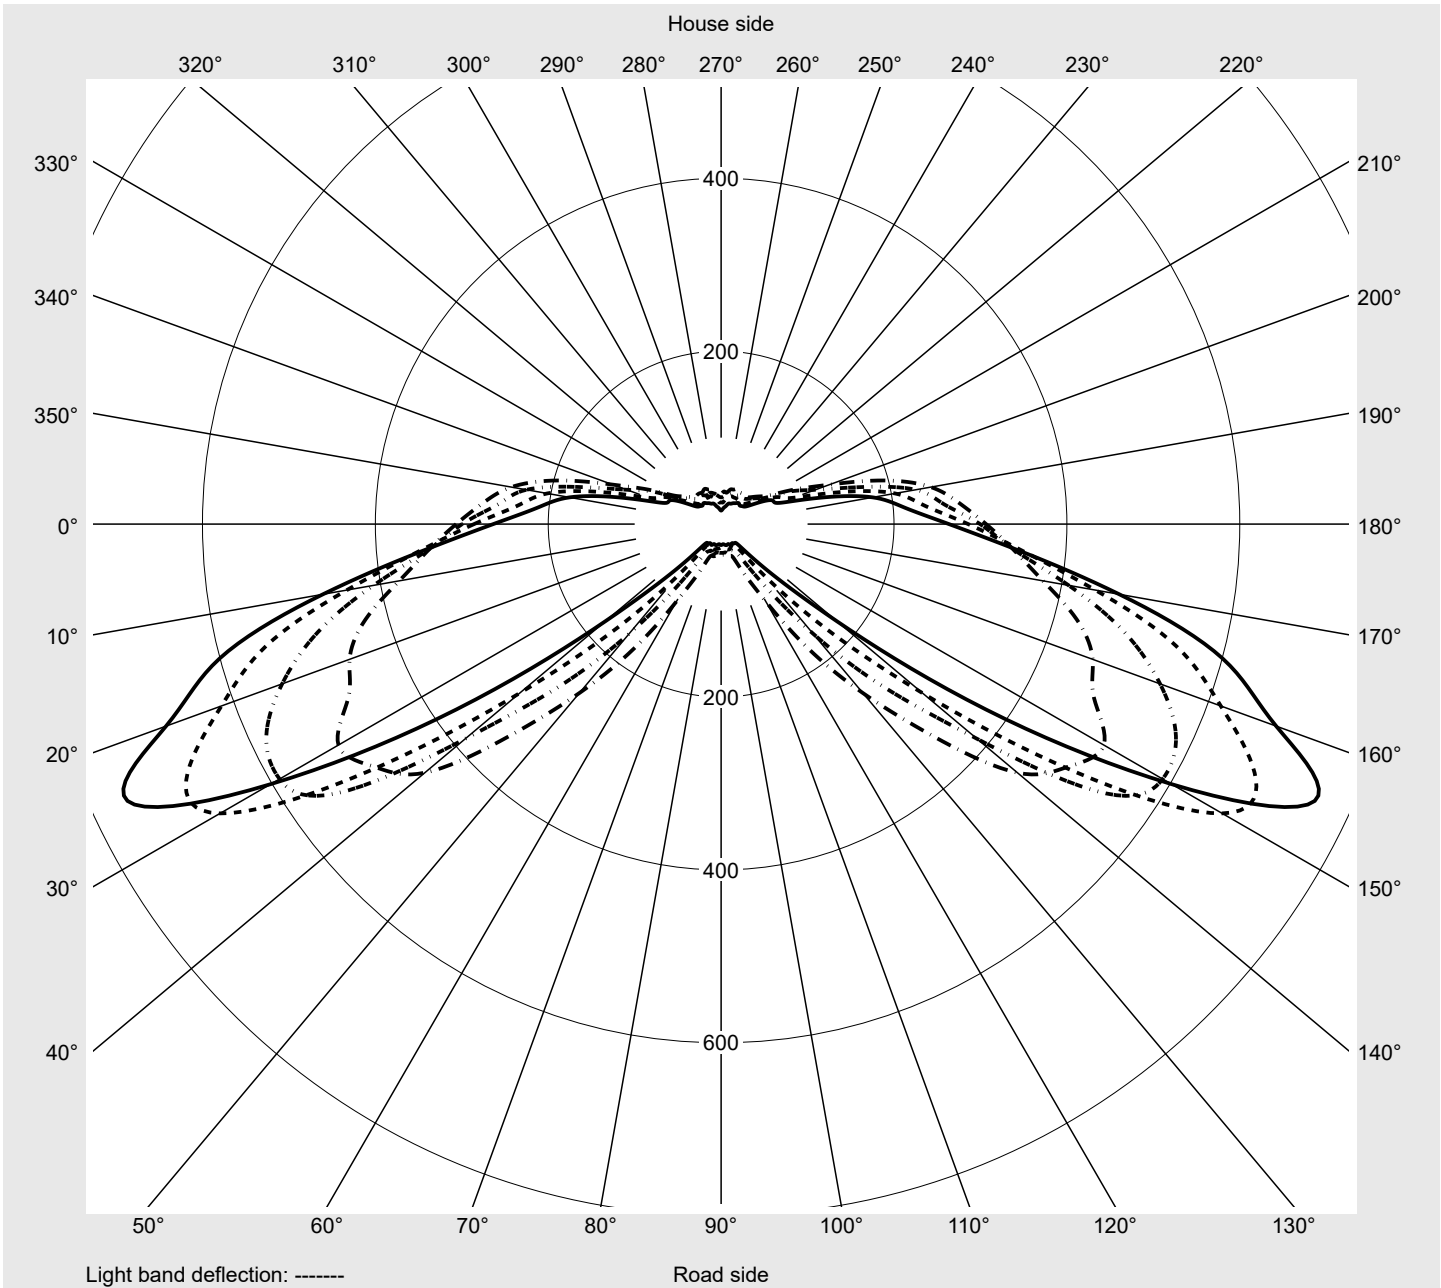

Photometric test report

Family Streetlight 31 micro toolless	Order number: 5XH5D31R08CA EAN: 4069025103116	LP number 59076_2390
	Version post-top or side-entry mounting, Smart Interface down Optic asymmetric, wide distribution (ST1.0a) Cover toughened safety glass Lamps LED 3000 K CRI ≥ 70 Controlgear ECG SITECO - Smart Interface Rated values Net luminous flux = 1440 lm Power consumption = 10.2 W Luminous efficacy = 141.2 lm/W	serial documentation 18.04.2024

Luminous intensity in cd/klm C180-0 C205-25 C210-30 C270-90 **Imax: 758 cd/klm**

Luminaire output ratios	
Eta	100.0%
Eta 0° - 90°	100.0%
Eta 90° - 180°	0.0%
Measurement conditions	
DIN EN 13032 and DIN 5032	

Luminous intensity class acc. to EN13201-2	
Class:	G3
Imax 70°	757.8
Imax 80°	95.1
Imax 90°	0.0
Imax >90°	0.0
Imax >95°	0.0

Photometric test report

Family Streetlight 31 micro toolless	Order number: 5XH5D31R08CA EAN: 4069025103116	LP number 59076_2390
--	--	---------------------------------------

Envelope curve in cd/klm **KMK 70°** **KMK 67.5°** **KMK 65°** **KMK 62.5°** **siteco**

Photometric test report

Family Streetlight 31 micro toolless	Order number: 5XH5D31R08CA EAN: 4069025103116	LP number 59076_2390
Table of values for luminous intensities		Maximum luminous intensity
		siteco