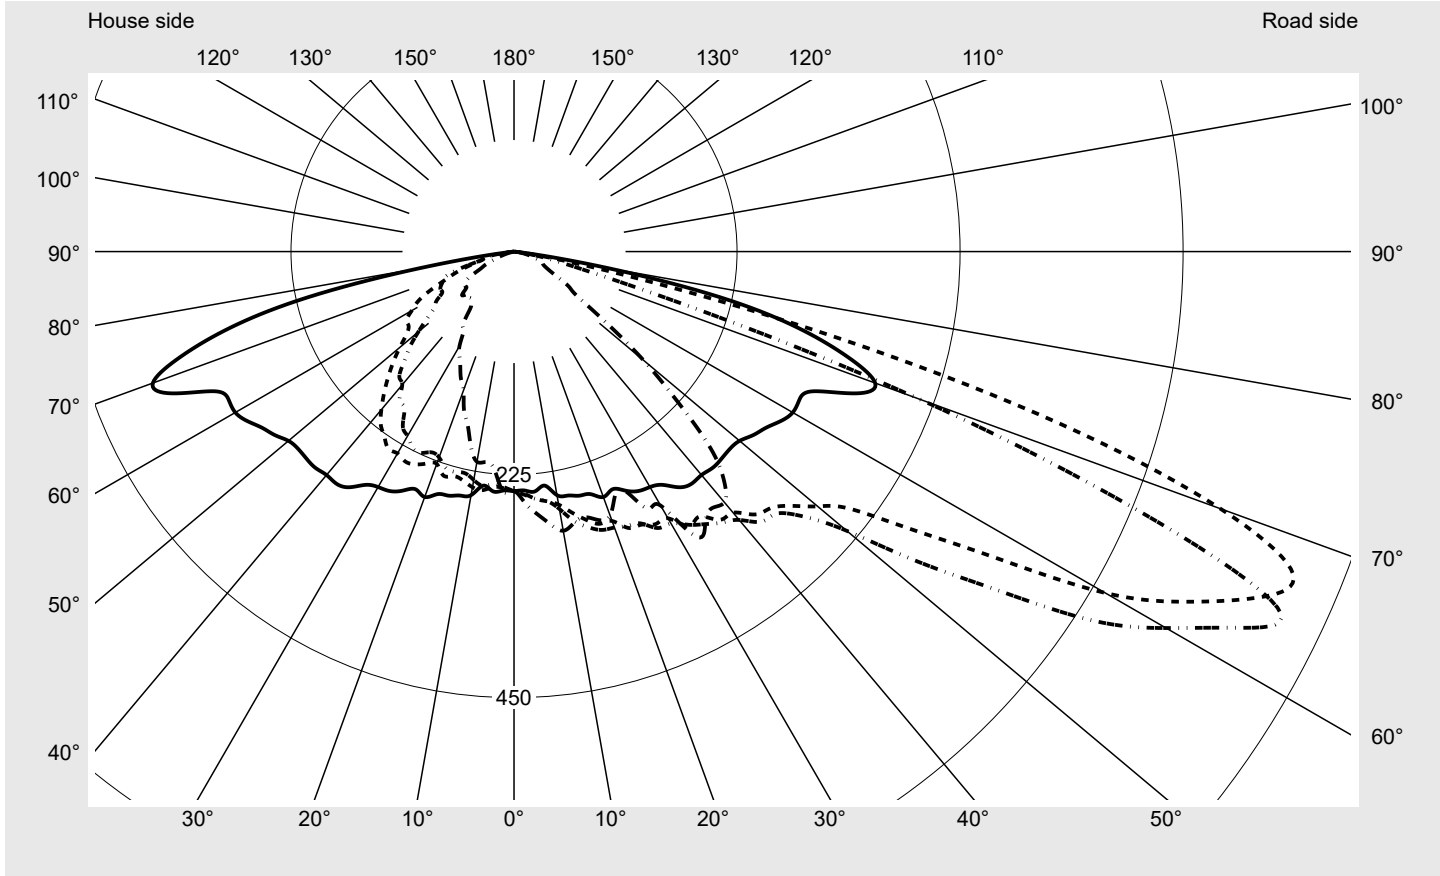

Photometric test report

Family Streetlight 31 micro toolless	Order number: 5XH5C31T08DA EAN: 4069025103024	LP number 59081_2262
	Version post-top or side-entry mounting, Smart Interface up/down Optic asymmetric, wide distribution (ST0.8a) Cover toughened safety glass Lamps LED 3000 K CRI ≥ 70 Controlgear ECG SITECO - Smart Interface Rated values Net luminous flux = 4940 lm Power consumption = 37.7 W Luminous efficacy = 131 lm/W	serial documentation 18.04.2024

Luminous intensity in cd/klm C180-0 C200-20 C205-25 C270-90 **Imax: 851 cd/klm**

Luminaire output ratios	
Eta	100.0%
Eta 0° - 90°	100.0%
Eta 90° - 180°	0.0%

Luminous intensity class acc. to EN13201-2	
Class:	G3
Imax 70°	826.1
Imax 80°	99.6
Imax 90°	0.0
Imax >90°	0.0
Imax >95°	0.0

Envelope curve in cd/klm **KMK 67.5°** **KMK 65°** **KMK 62.5°** **KMK 60°** **siteco**

Photometric test report

Family Streetlight 31 micro toolless	Order number: 5XH5C31T08DA EAN: 4069025103024	LP number 59081_2262
Table of values for luminous intensities		Maximum luminous intensity
		siteco