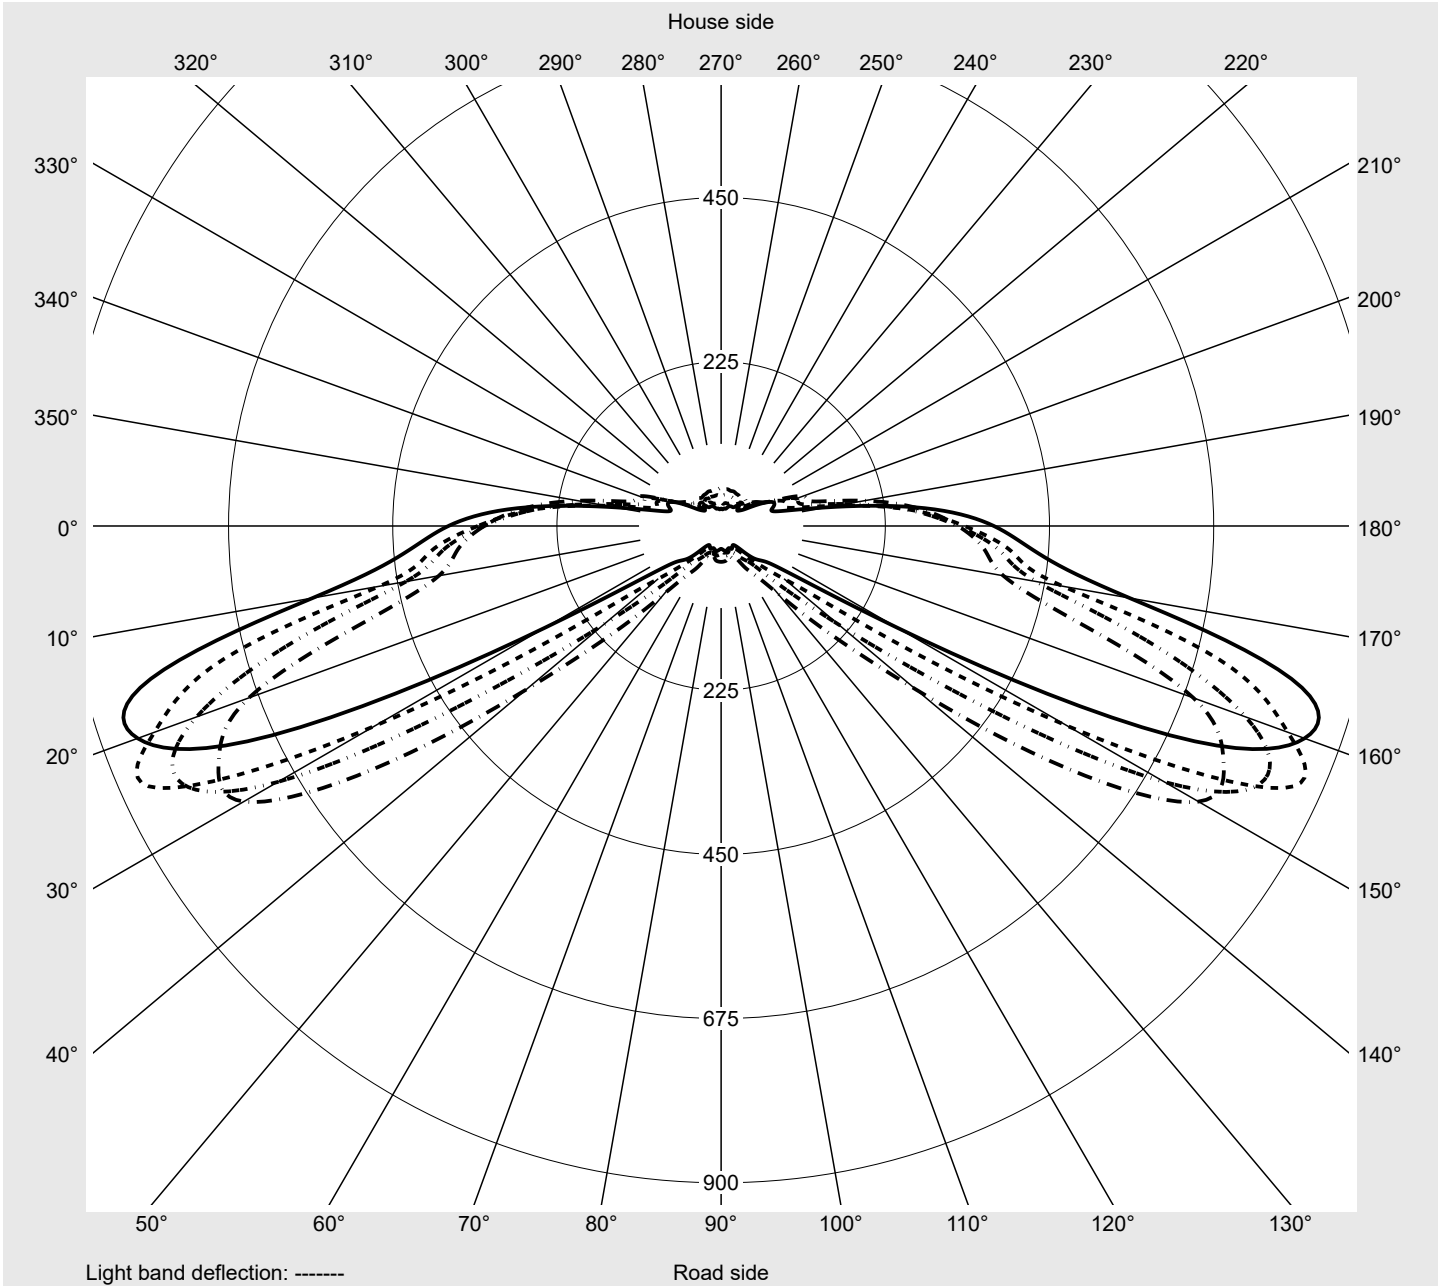

Photometric test report

Family Streetlight 31 micro toolless	Order number: 5XH5C31T08DA EAN: 4069025103024	LP number 59081_2262
	Version post-top or side-entry mounting, Smart Interface up/down Optic asymmetric, wide distribution (ST0.8a) Cover toughened safety glass Lamps LED 3000 K CRI ≥ 70 Controlgear ECG SITECO - Smart Interface Rated values Net luminous flux = 4940 lm Power consumption = 37.7 W Luminous efficacy = 131 lm/W	serial documentation 18.04.2024

Luminous intensity in cd/klm C180-0 C200-20 C205-25 C270-90 **Imax: 851 cd/klm**

Luminaire output ratios	
Eta	100.0%
Eta 0° - 90°	100.0%
Eta 90° - 180°	0.0%

Luminous intensity class acc. to EN13201-2	
Class:	G3
Imax 70°	826.1
Imax 80°	99.6
Imax 90°	0.0
Imax >90°	0.0
Imax >95°	0.0

Measurement conditions
DIN EN 13032 and DIN 5032

Photometric test report

Family Streetlight 31 micro toolless	Order number: 5XH5C31T08DA EAN: 4069025103024	LP number 59081_2262
--	--	--------------------------------

Envelope curve in cd/klm **KMK 67.5°** **KMK 65°** **KMK 62.5°** **KMK 60°** **siteco**

Photometric test report

Family Streetlight 31 micro toolless	Order number: 5XH5C31T08DA EAN: 4069025103024	LP number 59081_2262
Table of values for luminous intensities		Maximum luminous intensity
		siteco