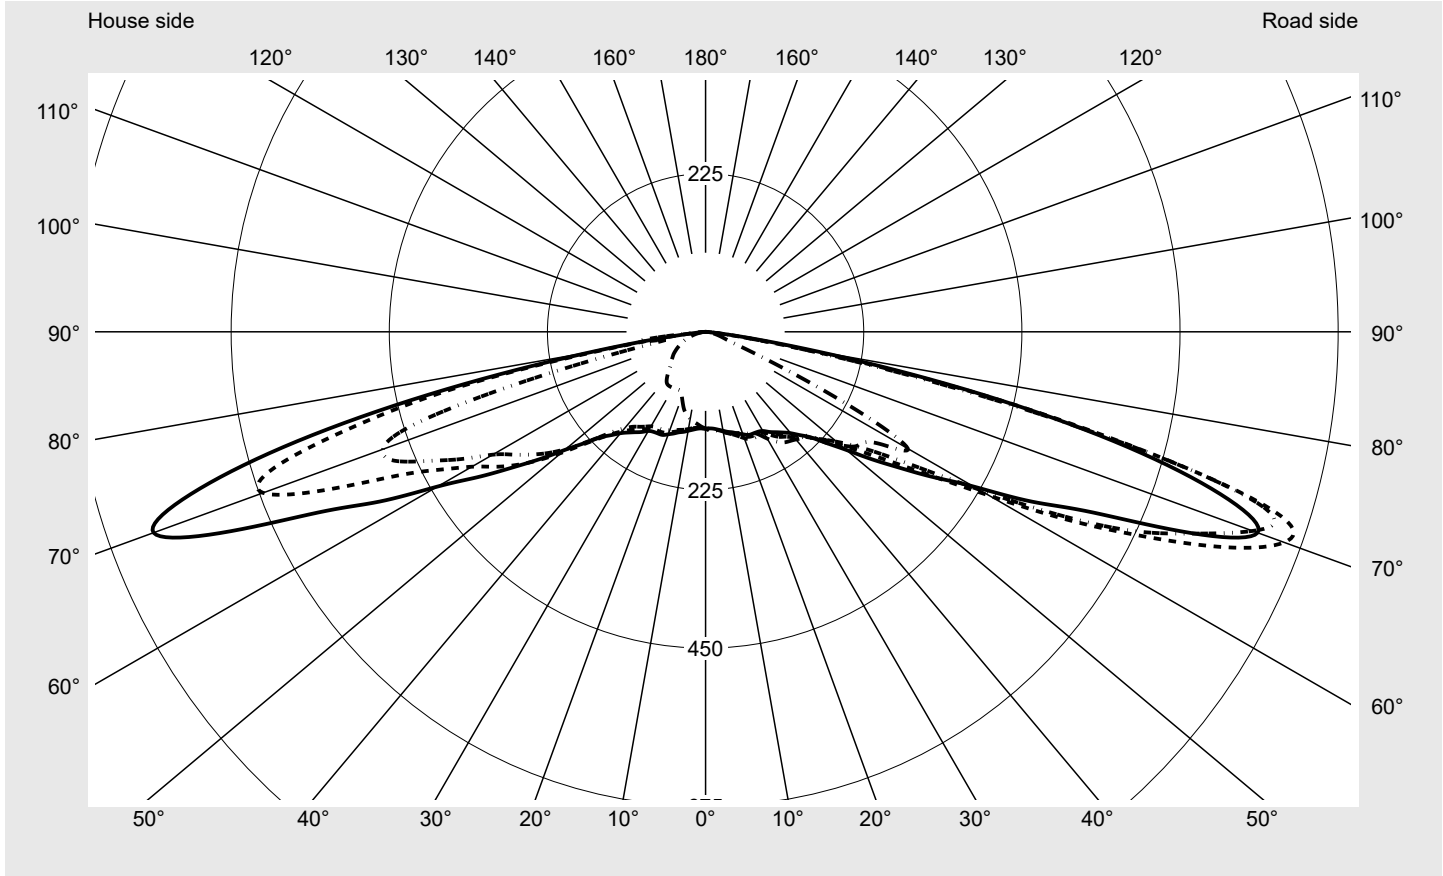

Photometric test report

Family Streetlight 31 micro toolless	Order number: 5XH5A75N08DA EAN: 4069025102980	LP number 59580_499
	Version post-top or side-entry mounting, NEMA 7 pin (DALI) Optic asymmetric, extremely wide distribution (P1.0a) Cover toughened safety glass Lamps LED 2200 K CRI ≥ 70 Controlgear ECG SITECO Rated values Net luminous flux = 3770 lm Power consumption = 35.5 W Luminous efficacy = 106.2 lm/W	serial documentation 18.04.2024

Luminous intensity in cd/klm C180-0 C185-5 C190-10 C270-90 **Imax: 876 cd/klm**

Luminaire output ratios	
Eta	100.0%
Eta 0° - 90°	100.0%
Eta 90° - 180°	0.0%

Luminous intensity class acc. to EN13201-2	
Class:	G1
Imax 70°	876.0
Imax 80°	162.9
Imax 90°	0.0
Imax >90°	0.0
Imax >95°	0.0

Measurement conditions
DIN EN 13032 and DIN 5032

Photometric test report

Family Streetlight 31 micro toolless	Order number: 5XH5A75N08DA EAN: 4069025102980	LP number 59580_499
--	--	-------------------------------

Envelope curve in cd/klm **KMK 70°** **KMK 67.5°** **KMK 65°** **KMK 62.5°** **siteco**

Photometric test report

Family Streetlight 31 micro toolless	Order number: 5XH5A75N08DA EAN: 4069025102980	LP number 59580_499
Table of values for luminous intensities		Maximum luminous intensity