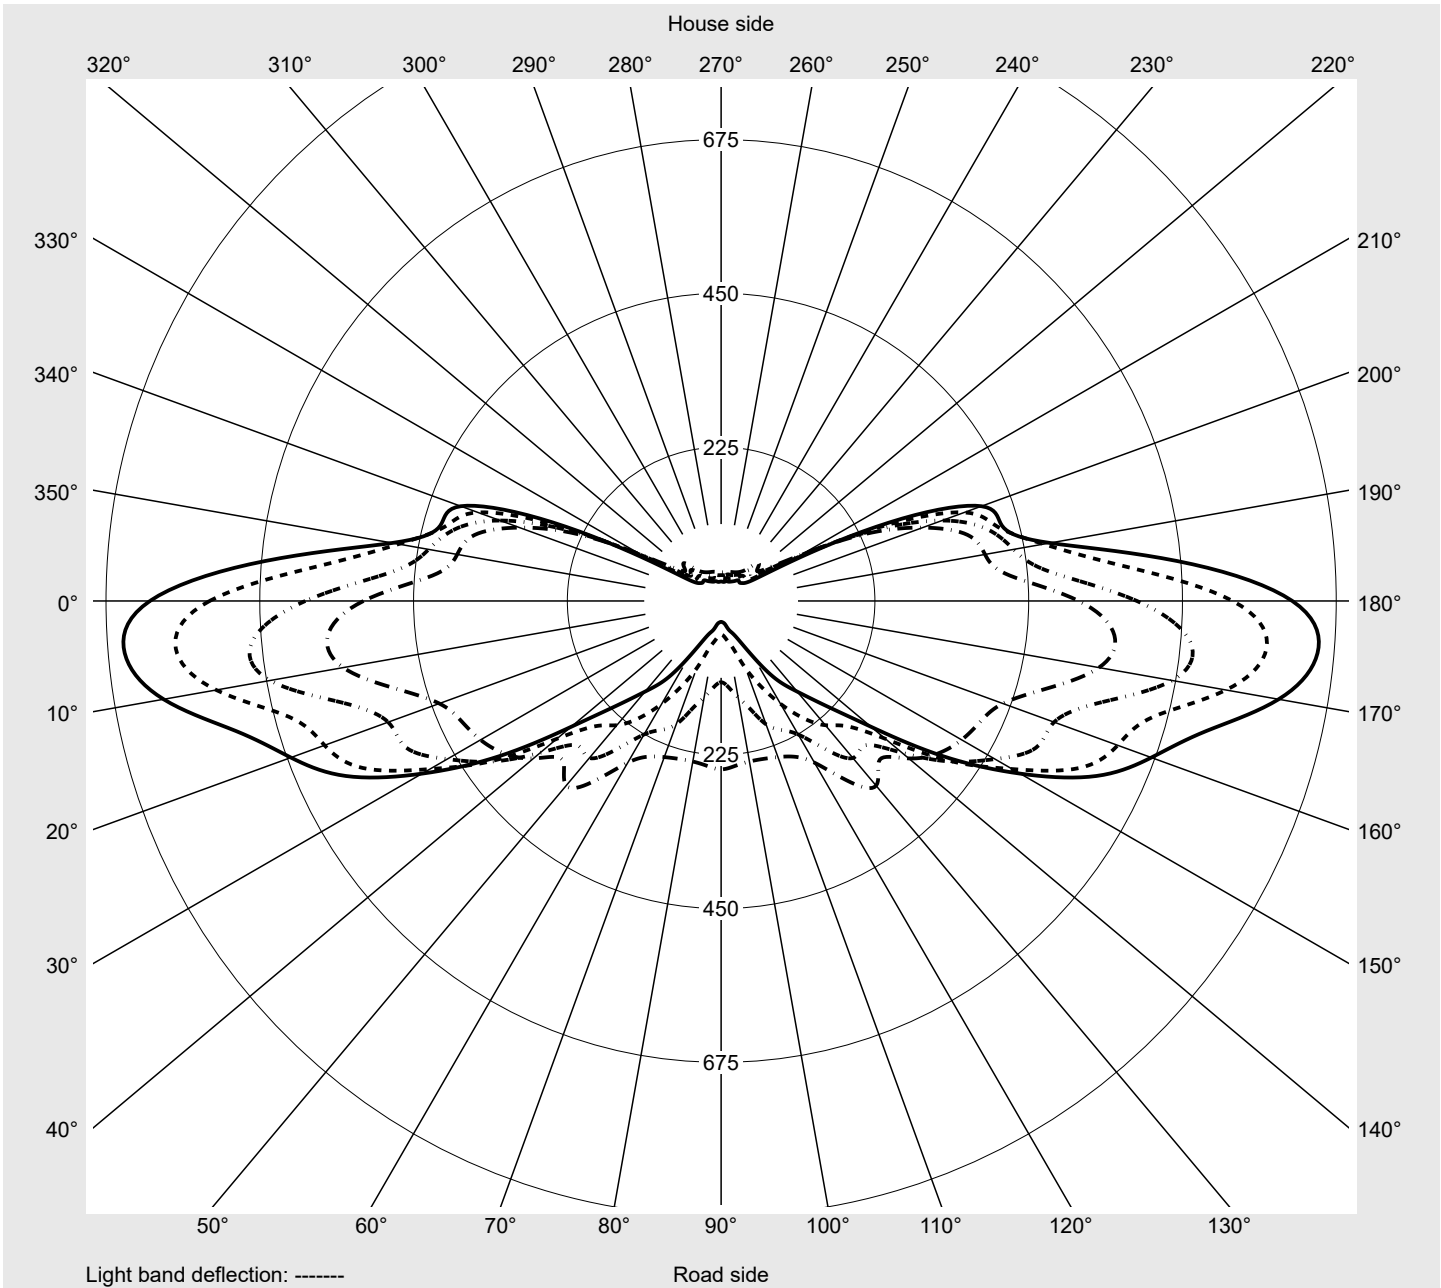

Photometric test report

Family Streetlight 31 micro toolless	Order number: 5XH5A75N08DA EAN: 4069025102980	LP number 59580_499
	Version post-top or side-entry mounting, NEMA 7 pin (DALI) Optic asymmetric, extremely wide distribution (P1.0a) Cover toughened safety glass Lamps LED 2200 K CRI ≥ 70 Controlgear ECG SITECO Rated values Net luminous flux = 3770 lm Power consumption = 35.5 W Luminous efficacy = 106.2 lm/W	serial documentation 18.04.2024

Luminous intensity in cd/klm C180-0 C185-5 C190-10 C270-90 **Imax: 876 cd/klm**

Luminaire output ratios	
Eta	100.0%
Eta 0° - 90°	100.0%
Eta 90° - 180°	0.0%

Luminous intensity class acc. to EN13201-2	
Class:	G1
Imax 70°	876.0
Imax 80°	162.9
Imax 90°	0.0
Imax >90°	0.0
Imax >95°	0.0

Measurement conditions
DIN EN 13032 and DIN 5032

Photometric test report

Family Streetlight 31 micro toolless	Order number: 5XH5A75N08DA EAN: 4069025102980	LP number 59580_499
--	--	-------------------------------

Envelope curve in cd/klm **KMK 70°** **KMK 67.5°** **KMK 65°** **KMK 62.5°** **siteco**

Photometric test report

Family Streetlight 31 micro toolless	Order number: 5XH5A75N08DA EAN: 4069025102980	LP number 59580_499
Table of values for luminous intensities		Maximum luminous intensity