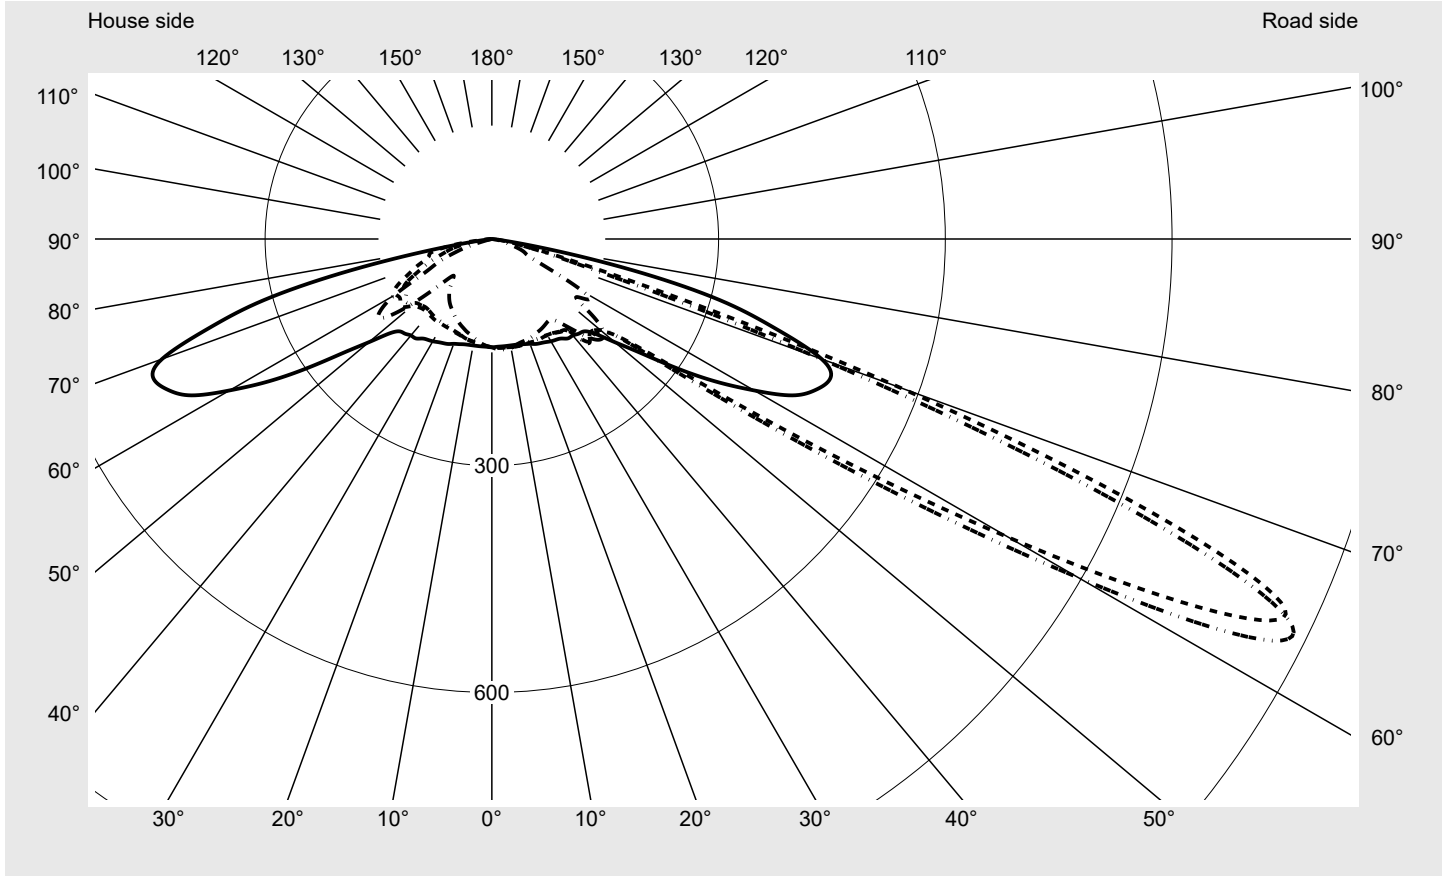

Photometric test report

Family Streetlight 31 mini toolless	Order number: 5XH6P31T08GA EAN: 4069025104465	LP number 59337_888
	Version post-top or side-entry mounting, Smart Interface up/down Optic asymmetric, wide distribution (ST1.5a) Cover toughened safety glass Lamps LED 3000 K CRI ≥ 70 Controlgear ECG SITECO - Smart Interface Rated values Net luminous flux = 5780 lm Power consumption = 39.3 W Luminous efficacy = 147.1 lm/W	serial documentation 11.04.2024

Luminous intensity in cd/klm C180-0 C215-35 C217,5-37,5 C270-90 **Imax: 1158 cd/klm**

Luminaire output ratios	
Eta	100.0%
Eta 0° - 90°	100.0%
Eta 90° - 180°	0.0%

Luminous intensity class acc. to EN13201-2	
Class:	---
Imax 70°	798.1
Imax 80°	214.2
Imax 90°	0.0
Imax >90°	0.0
Imax >95°	0.0

Envelope curve in cd/klm **KMK 65°** **KMK 62,5°** **KMK 60°** **KMK 57,5°** **siteco**

Photometric test report

Family Streetlight 31 mini toolless	Order number: 5XH6P31T08GA EAN: 4069025104465	LP number 59337_888
Table of values for luminous intensities		Maximum luminous intensity
		siteco