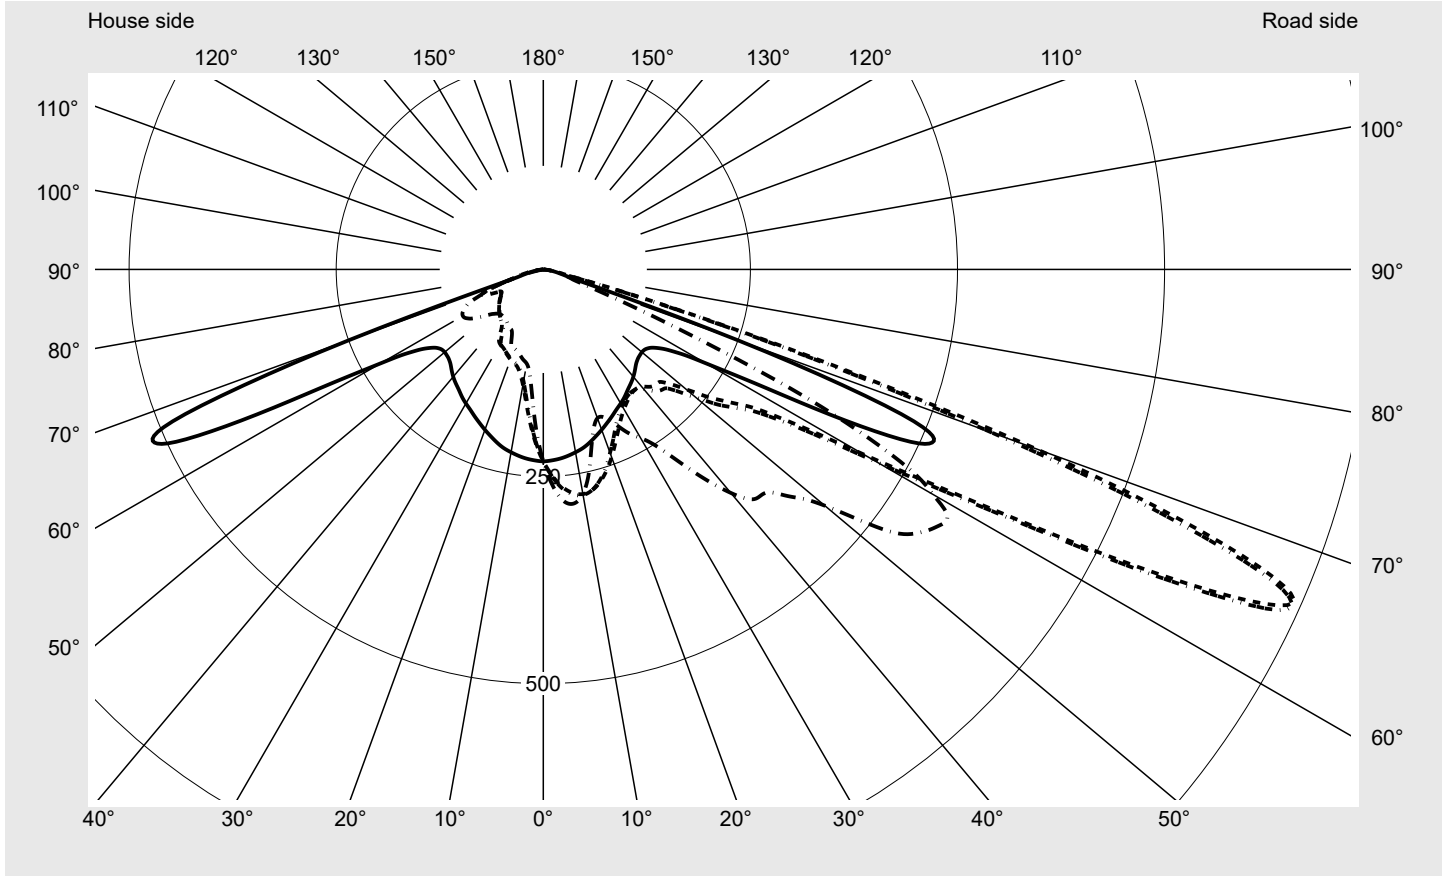

Photometric test report

Family Streetlight 31 mini toolless	Order number: 5XH6H31T08GA EAN: 4069025104441	LP number 59066_1637
	Version post-top or side-entry mounting, Smart Interface up/down Optic asymmetric distribution (PL52) Cover toughened safety glass Lamps LED 3000 K CRI ≥ 70 Controlgear ECG SITECO - Smart Interface Rated values Net luminous flux = 5780 lm Power consumption = 39.3 W Luminous efficacy = 147.1 lm/W	serial documentation 11.04.2024

Luminous intensity in cd/klm C180-0 C215-35 C217,5-37,5 C270-90 **Imax: 990 cd/klm**

Luminaire output ratios	
Eta	100.0%
Eta 0° - 90°	100.0%
Eta 90° - 180°	0.0%

Luminous intensity class acc. to EN13201-2	
Class:	G3
Imax 70°	685.4
Imax 80°	32.5
Imax 90°	0.0
Imax >90°	0.0
Imax >95°	0.0