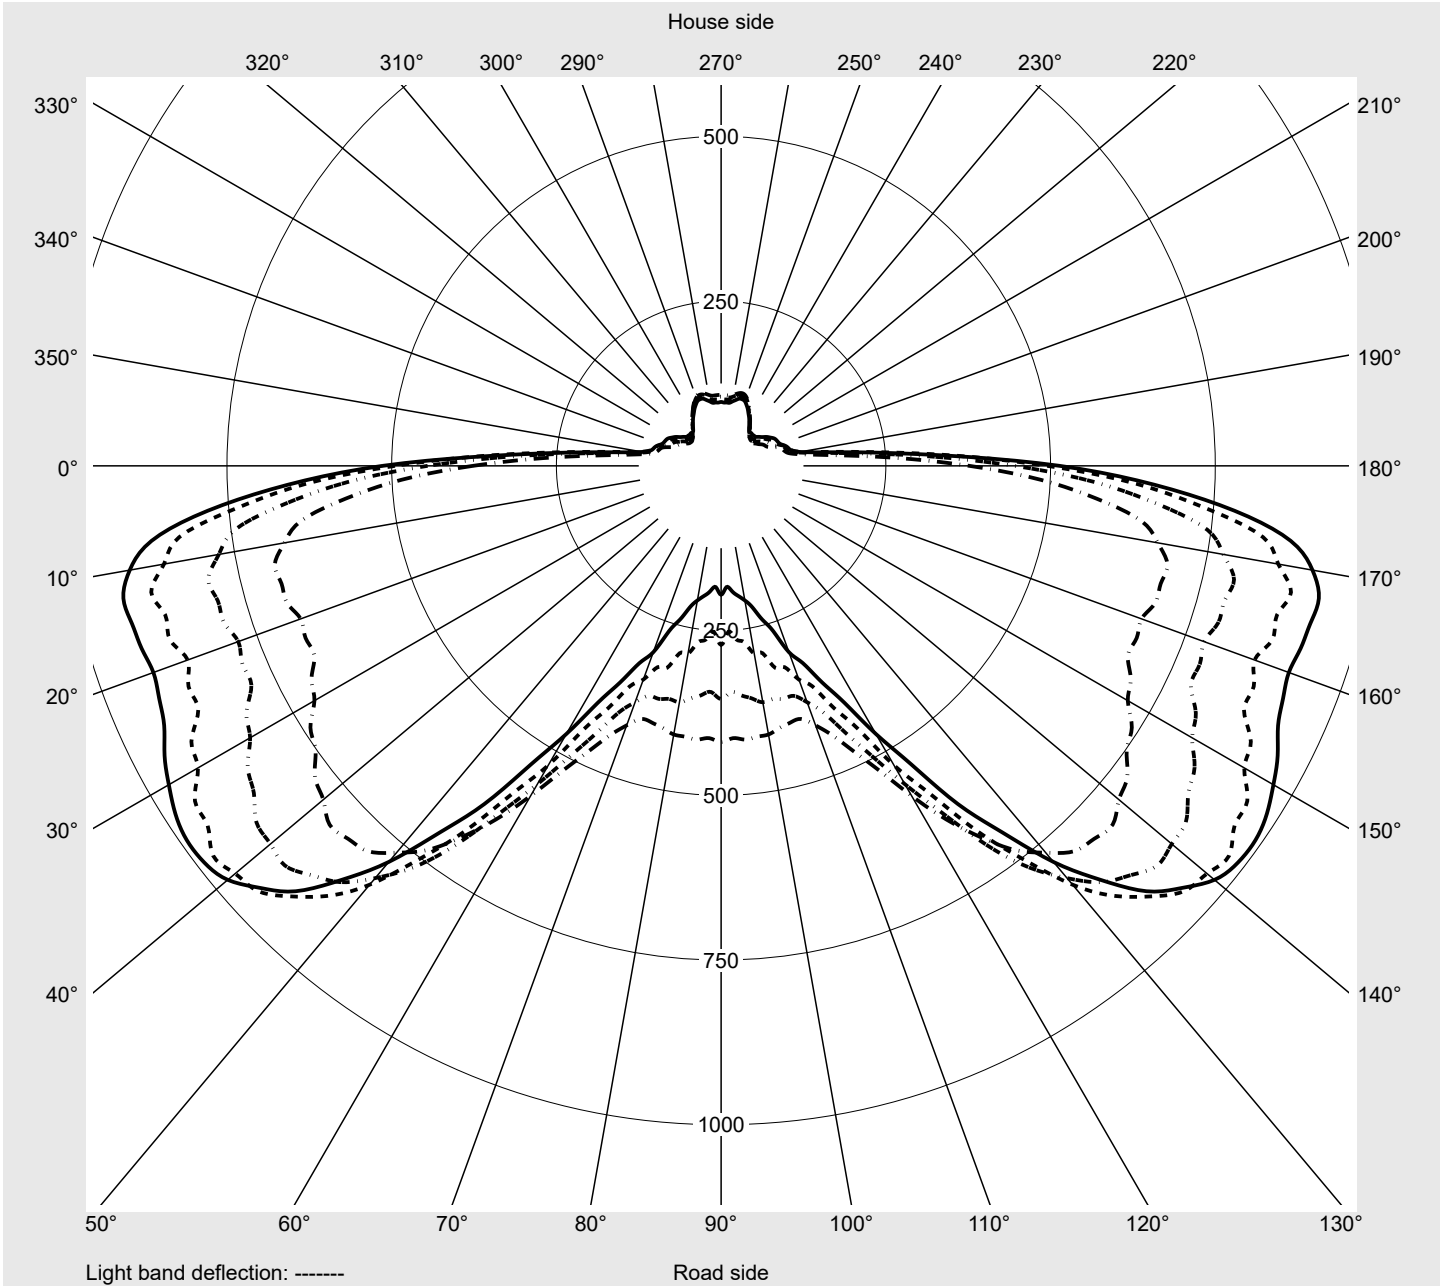

Photometric test report

Family Streetlight 31 mini toolless	Order number: 5XH6H31T08GA EAN: 4069025104441	LP number 59066_1637
	Version post-top or side-entry mounting, Smart Interface up/down Optic asymmetric distribution (PL52) Cover toughened safety glass Lamps LED 3000 K CRI ≥ 70 Controlgear ECG SITECO - Smart Interface Rated values Net luminous flux = 5780 lm Power consumption = 39.3 W Luminous efficacy = 147.1 lm/W	serial documentation 11.04.2024

Luminous intensity in cd/klm C180-0 C215-35 C217,5-37,5 C270-90 **Imax: 990 cd/klm**

Luminaire output ratios	
Eta	100.0%
Eta 0° - 90°	100.0%
Eta 90° - 180°	0.0%

Luminous intensity class acc. to EN13201-2	
Class:	G3
Imax 70°	685.4
Imax 80°	32.5
Imax 90°	0.0
Imax >90°	0.0
Imax >95°	0.0

Measurement conditions
DIN EN 13032 and DIN 5032

Photometric test report

Family Streetlight 31 mini toolless	Order number: 5XH6H31T08GA EAN: 4069025104441	LP number 59066_1637
---	--	--------------------------------

Envelope curve in cd/klm **KMK 66°** **KMK 65°** **KMK 64°** **KMK 63°** **siteco**

Photometric test report

Family Streetlight 31 mini toolless	Order number: 5XH6H31T08GA EAN: 4069025104441	LP number 59066_1637
Table of values for luminous intensities		Maximum luminous intensity
		siteco