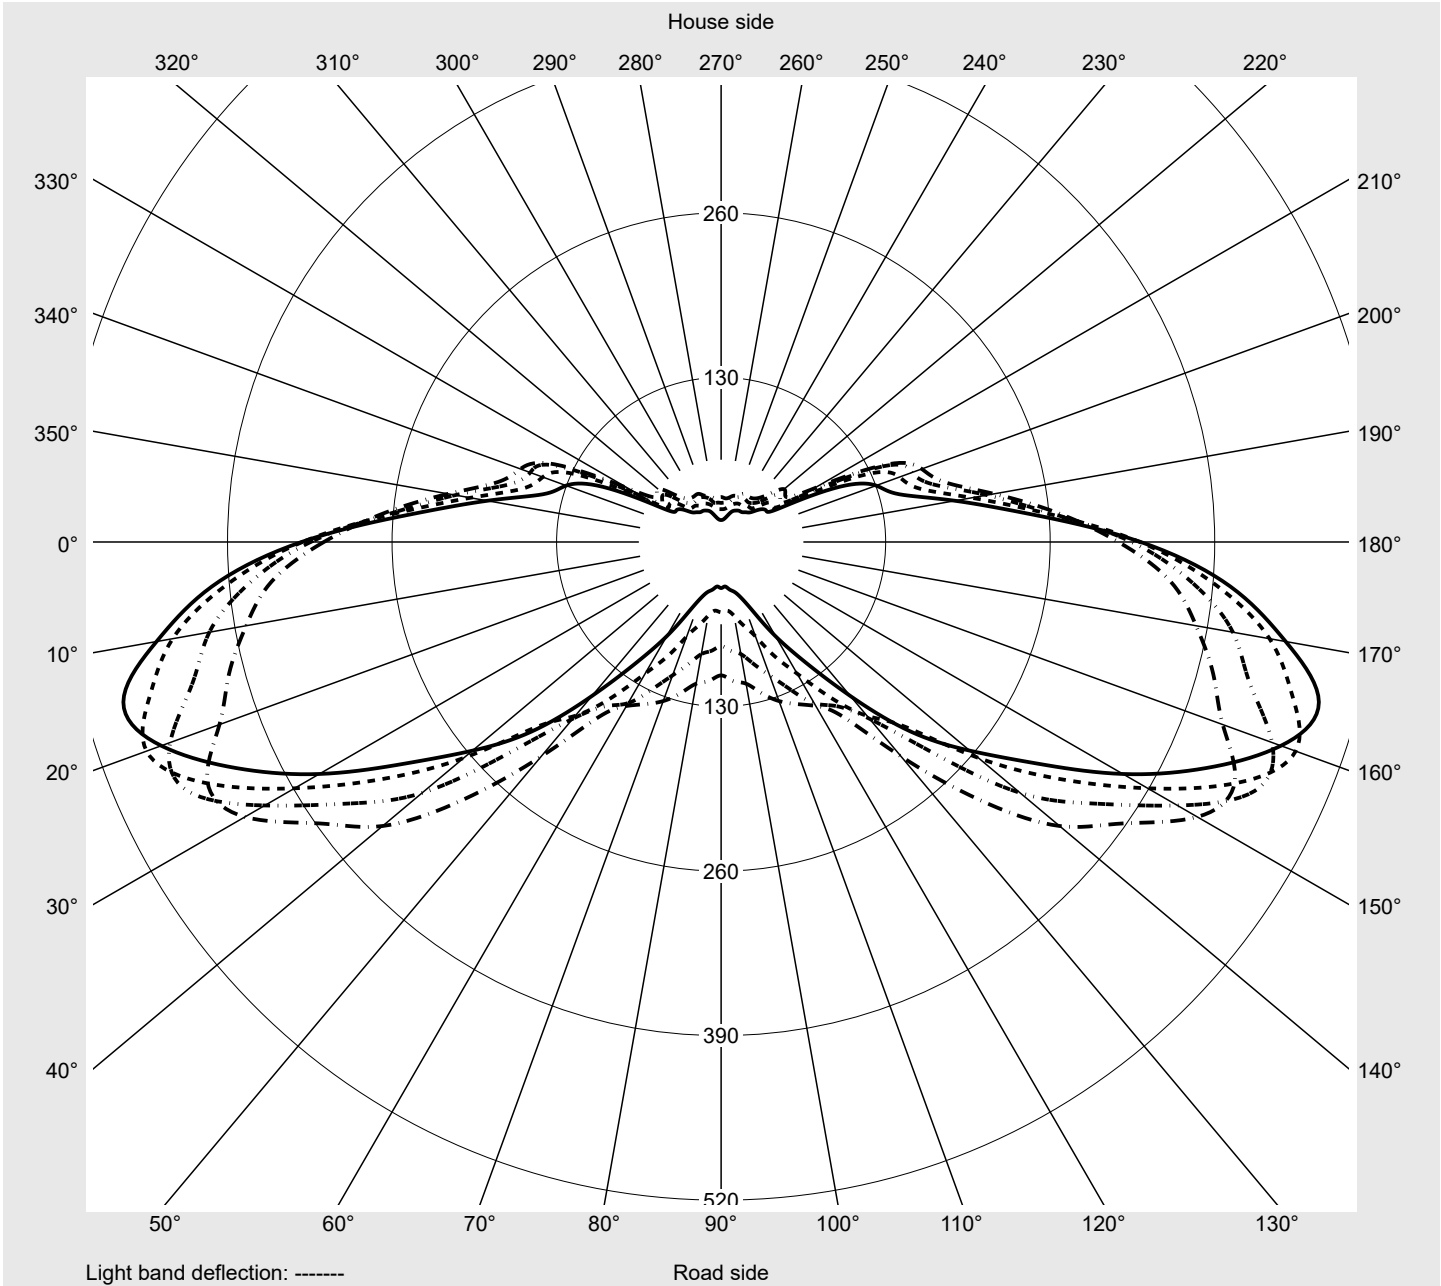

Photometric test report

Family Streetlight 31 mini toolless	Order number: 5XH6D3BM08JA EAN: 4069025104359	LP number 59078_657
	Version post-top or side-entry mounting, NEMA 7 pin (DALI) + Zhaga down Optic asymmetric, wide distribution (ST1.0a G) Cover toughened safety glass Lamps LED 3000 K CRI ≥ 70 Controlgear ECG SITECO - Smart Interface Rated values Net luminous flux = 12270 lm Power consumption = 82.5 W Luminous efficacy = 148.7 lm/W	serial documentation 11.04.2024

Luminous intensity in cd/klm C180-0 C195-15 C200-20 C270-90 **Imax: 489 cd/klm**

Luminaire output ratios	
Eta	100.0%
Eta 0° - 90°	100.0%
Eta 90° - 180°	0.0%

Luminous intensity class acc. to EN13201-2	
Class:	G4
Imax 70°	461.5
Imax 80°	96.1
Imax 90°	0.0
Imax >90°	0.0
Imax >95°	0.0

Measurement conditions
DIN EN 13032 and DIN 5032

Photometric test report

Family Streetlight 31 mini toolless	Order number: 5XH6D3BM08JA EAN: 4069025104359	LP number 59078_657
---	--	--------------------------------------

Envelope curve in cd/klm **KMK 67.5°** **KMK 65°** **KMK 62.5°** **KMK 60°** **siteco**

Photometric test report

Family Streetlight 31 mini toolless	Order number: 5XH6D3BM08JA EAN: 4069025104359	LP number 59078_657
Table of values for luminous intensities		Maximum luminous intensity