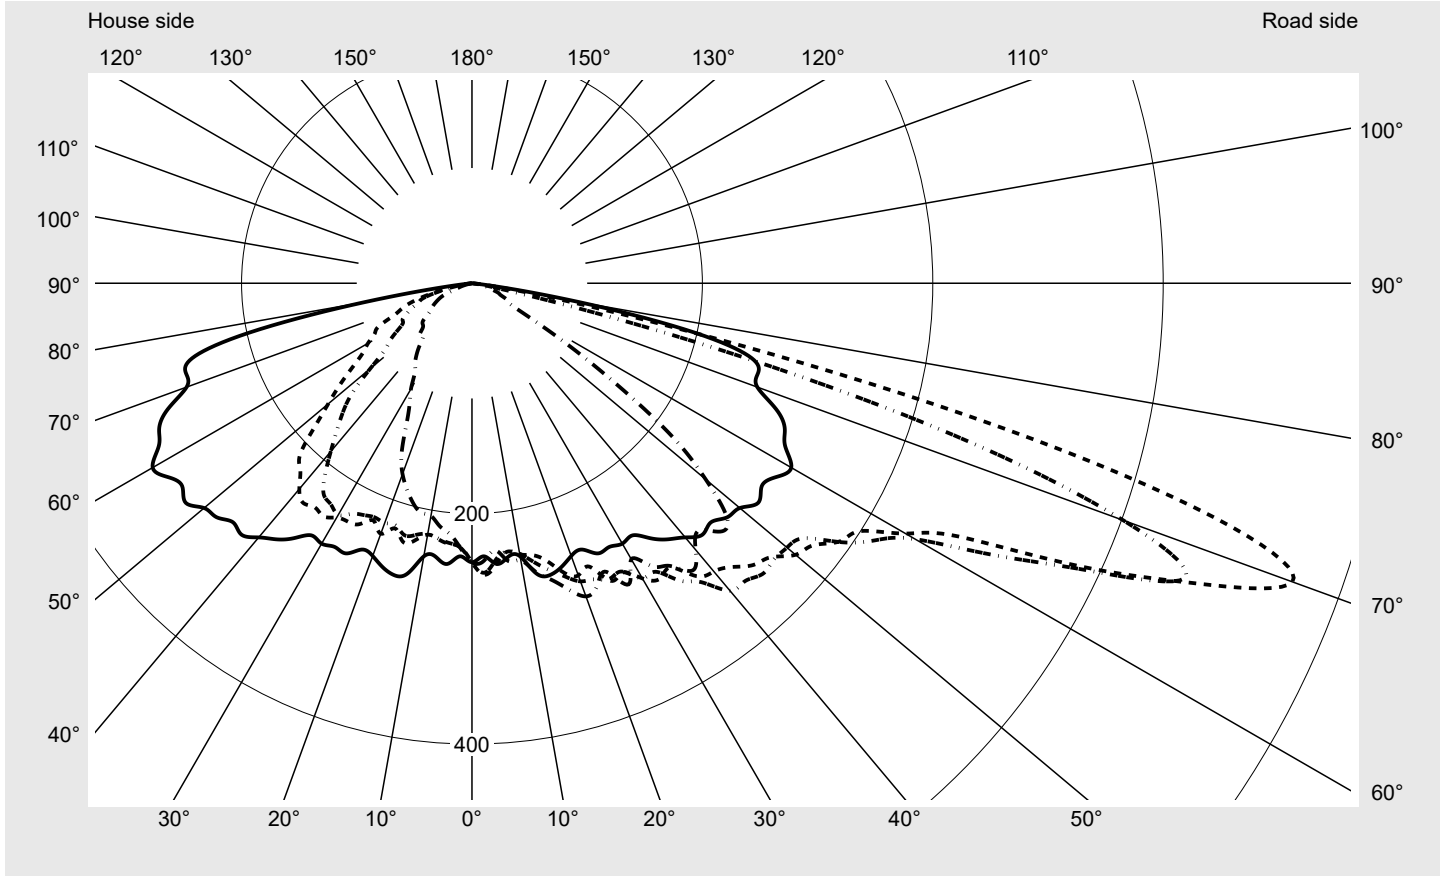

Photometric test report

Family Streetlight 31 mini toolless	Order number: 5XH6D35N08GA EAN: 4069025104069	LP number 59076_2218
	Version post-top or side-entry mounting, NEMA 7 pin (DALI) Optic asymmetric, wide distribution (ST1.0a) Cover toughened safety glass Lamps LED 3000 K CRI ≥ 70 Controlgear ECG SITECO Rated values Net luminous flux = 5710 lm Power consumption = 37.3 W Luminous efficacy = 153.1 lm/W	serial documentation 11.04.2024

Luminous intensity in cd/klm C180-0 C205-25 C210-30 C270-90 **Imax: 758 cd/klm**

Luminaire output ratios

Eta	100.0%
Eta 0° - 90°	100.0%
Eta 90° - 180°	0.0%

Luminous intensity class acc. to EN13201-2

Class:	G3
Imax 70°	757.8
Imax 80°	95.1
Imax 90°	0.0
Imax >90°	0.0
Imax >95°	0.0

Envelope curve in cd/klm **KMK 70°** **KMK 67.5°** **KMK 65°** **KMK 62.5°** **siteco**

Photometric test report

Family Streetlight 31 mini toolless	Order number: 5XH6D35N08GA EAN: 4069025104069	LP number 59076_2218
---	--	--------------------------------