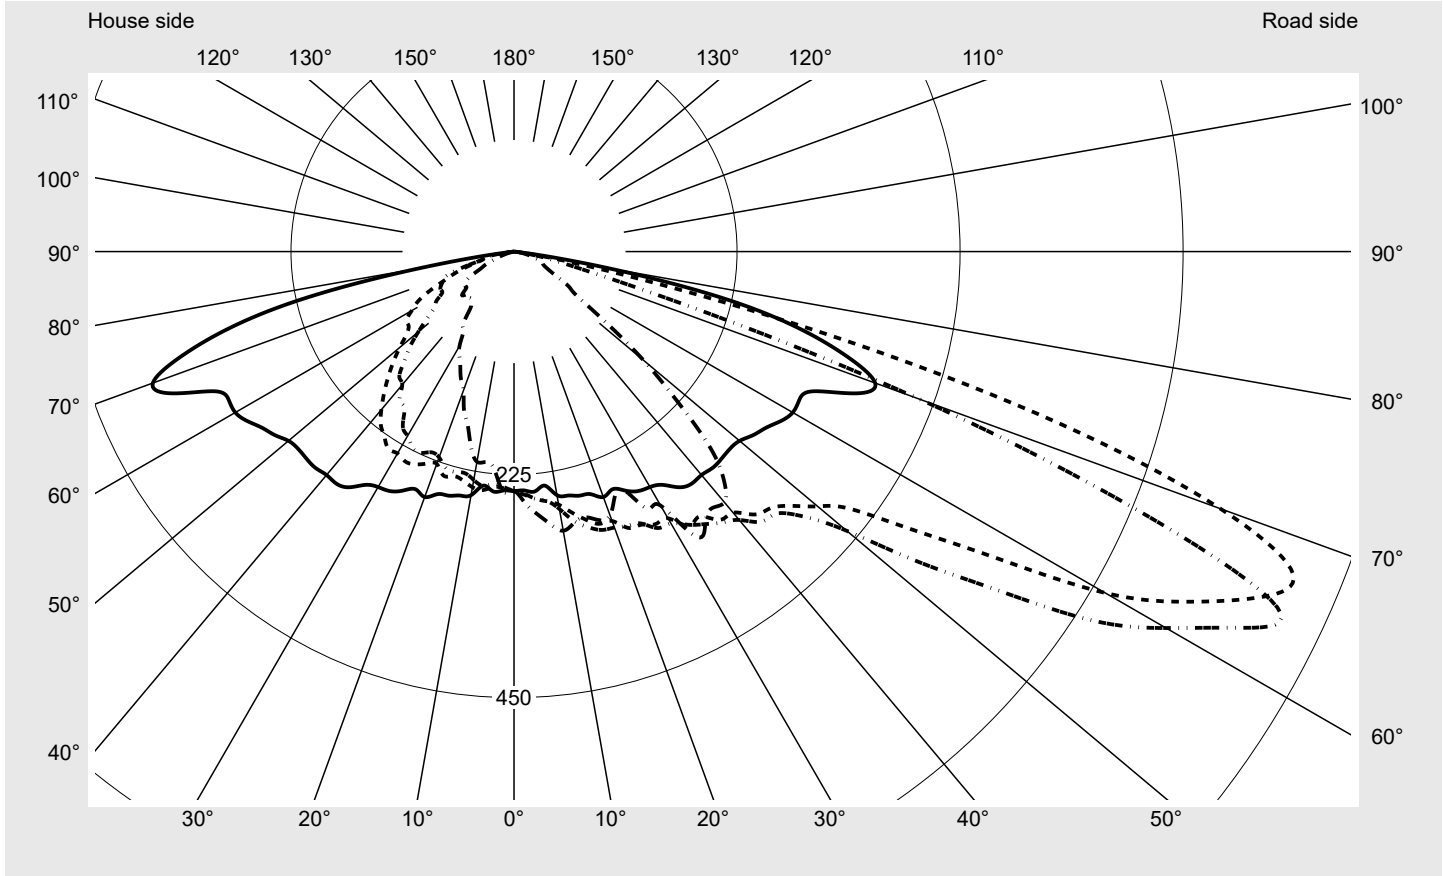

Photometric test report

Family Streetlight 31 mini toolless	Order number: 5XH6C31T08GA EAN: 4069025103598	LP number 59081_2062
	Version post-top or side-entry mounting, Smart Interface up/down Optic asymmetric, wide distribution (ST0.8a) Cover toughened safety glass Lamps LED 3000 K CRI ≥ 70 Controlgear ECG SITECO - Smart Interface Rated values Net luminous flux = 5880 lm Power consumption = 39.3 W Luminous efficacy = 149.6 lm/W	serial documentation 11.04.2024

Luminous intensity in cd/klm C180-0 C200-20 C205-25 C270-90 **Imax: 851 cd/klm**

Luminaire output ratios	
Eta	100.0%
Eta 0° - 90°	100.0%
Eta 90° - 180°	0.0%

Luminous intensity class acc. to EN13201-2	
Class:	G3
Imax 70°	826.1
Imax 80°	99.6
Imax 90°	0.0
Imax >90°	0.0
Imax >95°	0.0

Envelope curve in cd/klm **KMK 67.5°** **KMK 65°** **KMK 62.5°** **KMK 60°** **siteco**

Photometric test report

Family Streetlight 31 mini toolless	Order number: 5XH6C31T08GA EAN: 4069025103598	LP number 59081_2062
Table of values for luminous intensities		Maximum luminous intensity
		siteco