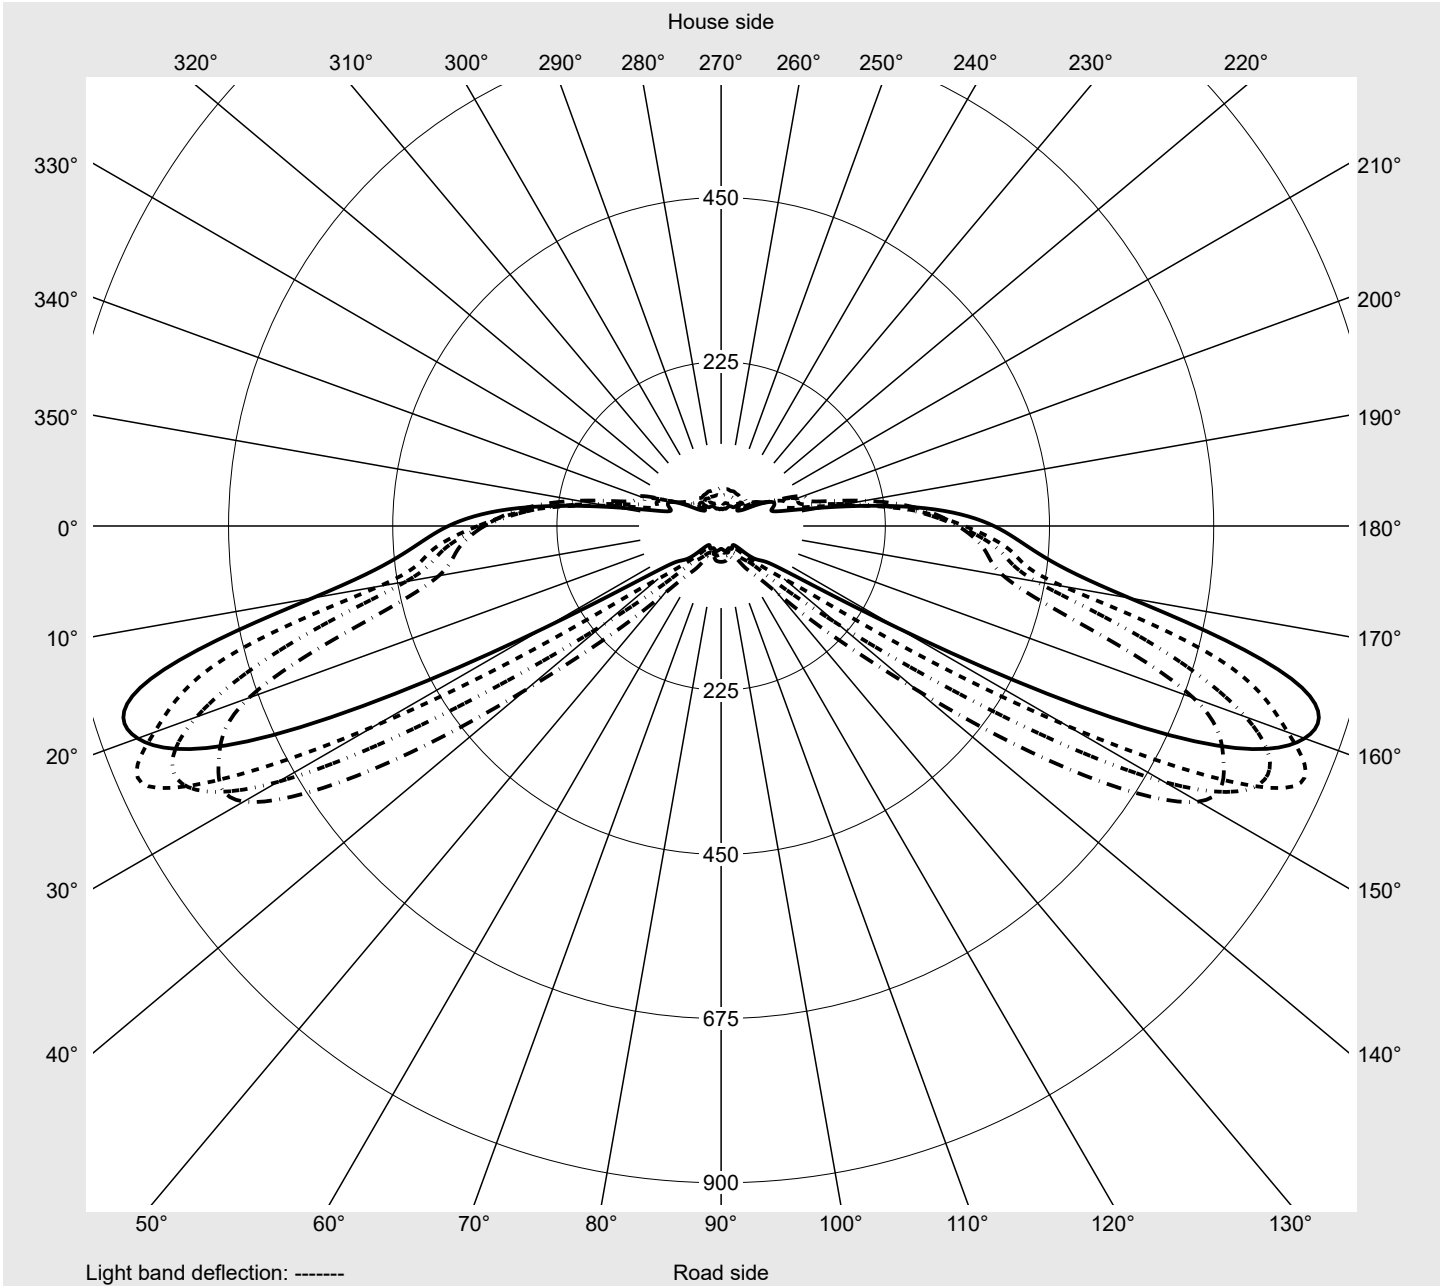

Photometric test report

Family Streetlight 31 mini toolless	Order number: 5XH6C31T08GA EAN: 4069025103598	LP number 59081_2062
	Version post-top or side-entry mounting, Smart Interface up/down Optic asymmetric, wide distribution (ST0.8a) Cover toughened safety glass Lamps LED 3000 K CRI ≥ 70 Controlgear ECG SITECO - Smart Interface Rated values Net luminous flux = 5880 lm Power consumption = 39.3 W Luminous efficacy = 149.6 lm/W	serial documentation 11.04.2024

Luminous intensity in cd/klm C180-0 C200-20 C205-25 C270-90 **Imax: 851 cd/klm**

Luminaire output ratios	
Eta	100.0%
Eta 0° - 90°	100.0%
Eta 90° - 180°	0.0%

Luminous intensity class acc. to EN13201-2	
Class:	G3
Imax 70°	826.1
Imax 80°	99.6
Imax 90°	0.0
Imax >90°	0.0
Imax >95°	0.0

Measurement conditions
DIN EN 13032 and DIN 5032

Photometric test report

Family Streetlight 31 mini toolless	Order number: 5XH6C31T08GA EAN: 4069025103598	LP number 59081_2062
---	--	--------------------------------

Envelope curve in cd/klm **KMK 67.5°** **KMK 65°** **KMK 62.5°** **KMK 60°** **siteco**

Photometric test report

Family Streetlight 31 mini toolless	Order number: 5XH6C31T08GA EAN: 4069025103598	LP number 59081_2062
Table of values for luminous intensities		Maximum luminous intensity
		siteco