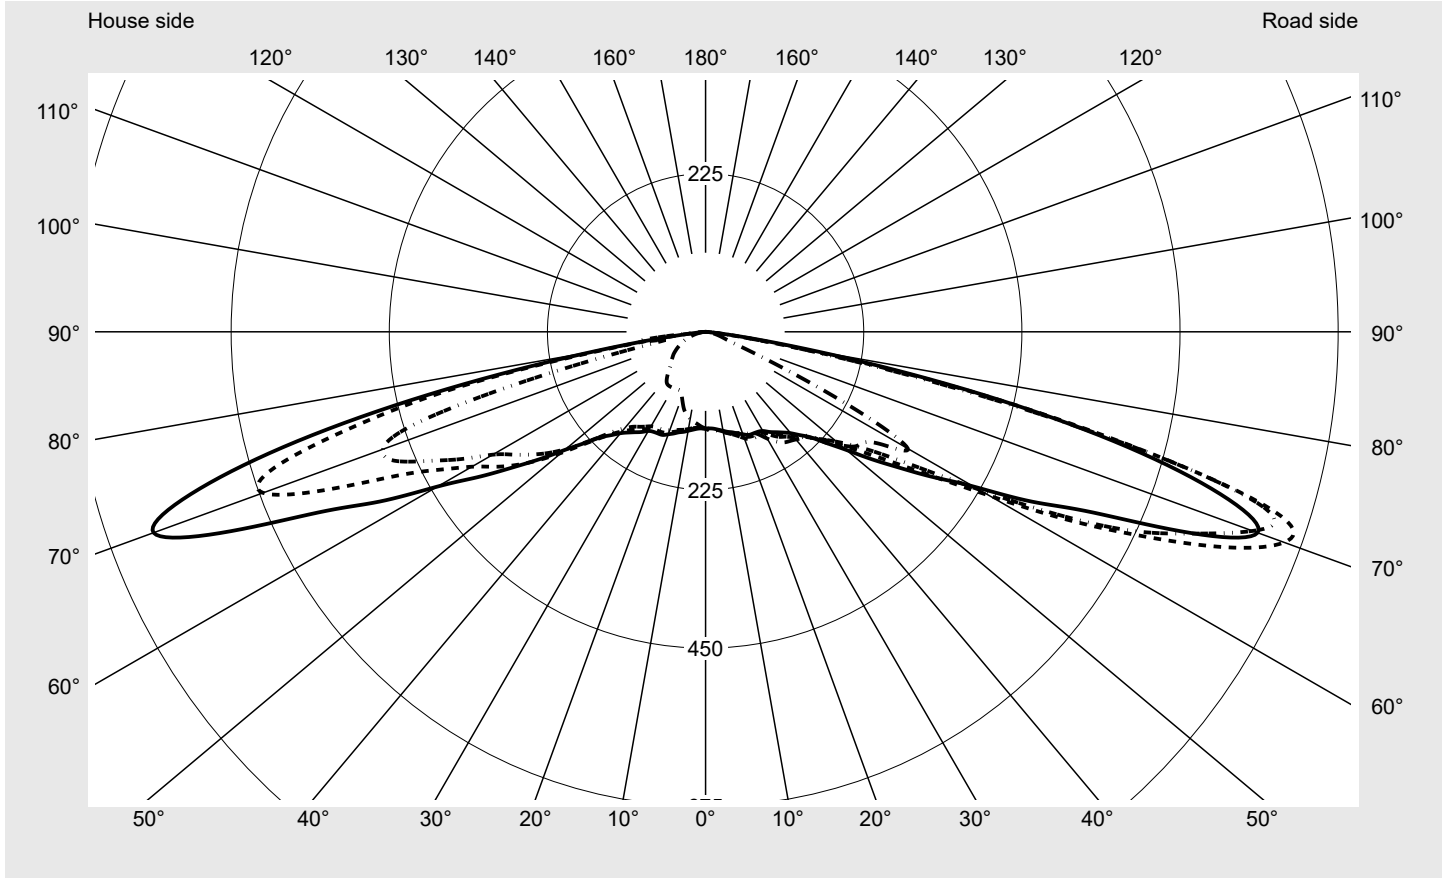

Photometric test report

Family Streetlight 31 mini toolless	Order number: 5XH6A31T08HA EAN: 4069025103550	LP number 59580_284
	Version post-top or side-entry mounting, Smart Interface up/down Optic asymmetric, extremely wide distribution (P1.0a) Cover toughened safety glass Lamps LED 3000 K CRI ≥ 70 Controlgear ECG SITECO - Smart Interface Rated values Net luminous flux = 8970 lm Power consumption = 68.2 W Luminous efficacy = 131.5 lm/W	serial documentation 11.04.2024

Luminous intensity in cd/klm
C180-0
C185-5
C190-10
C270-90
Imax: 876 cd/klm

Luminaire output ratios	
Eta	100.0%
Eta 0° - 90°	100.0%
Eta 90° - 180°	0.0%

Luminous intensity class acc. to EN13201-2	
Class:	G1
Imax 70°	876.0
Imax 80°	162.9
Imax 90°	0.0
Imax >90°	0.0
Imax >95°	0.0

Envelope curve in cd/klm **KMK 70°** **KMK 67.5°** **KMK 65°** **KMK 62.5°** **siteco**

Photometric test report

Family Streetlight 31 mini toolless	Order number: 5XH6A31T08HA EAN: 4069025103550	LP number 59580_284
Table of values for luminous intensities		Maximum luminous intensity
siteco		