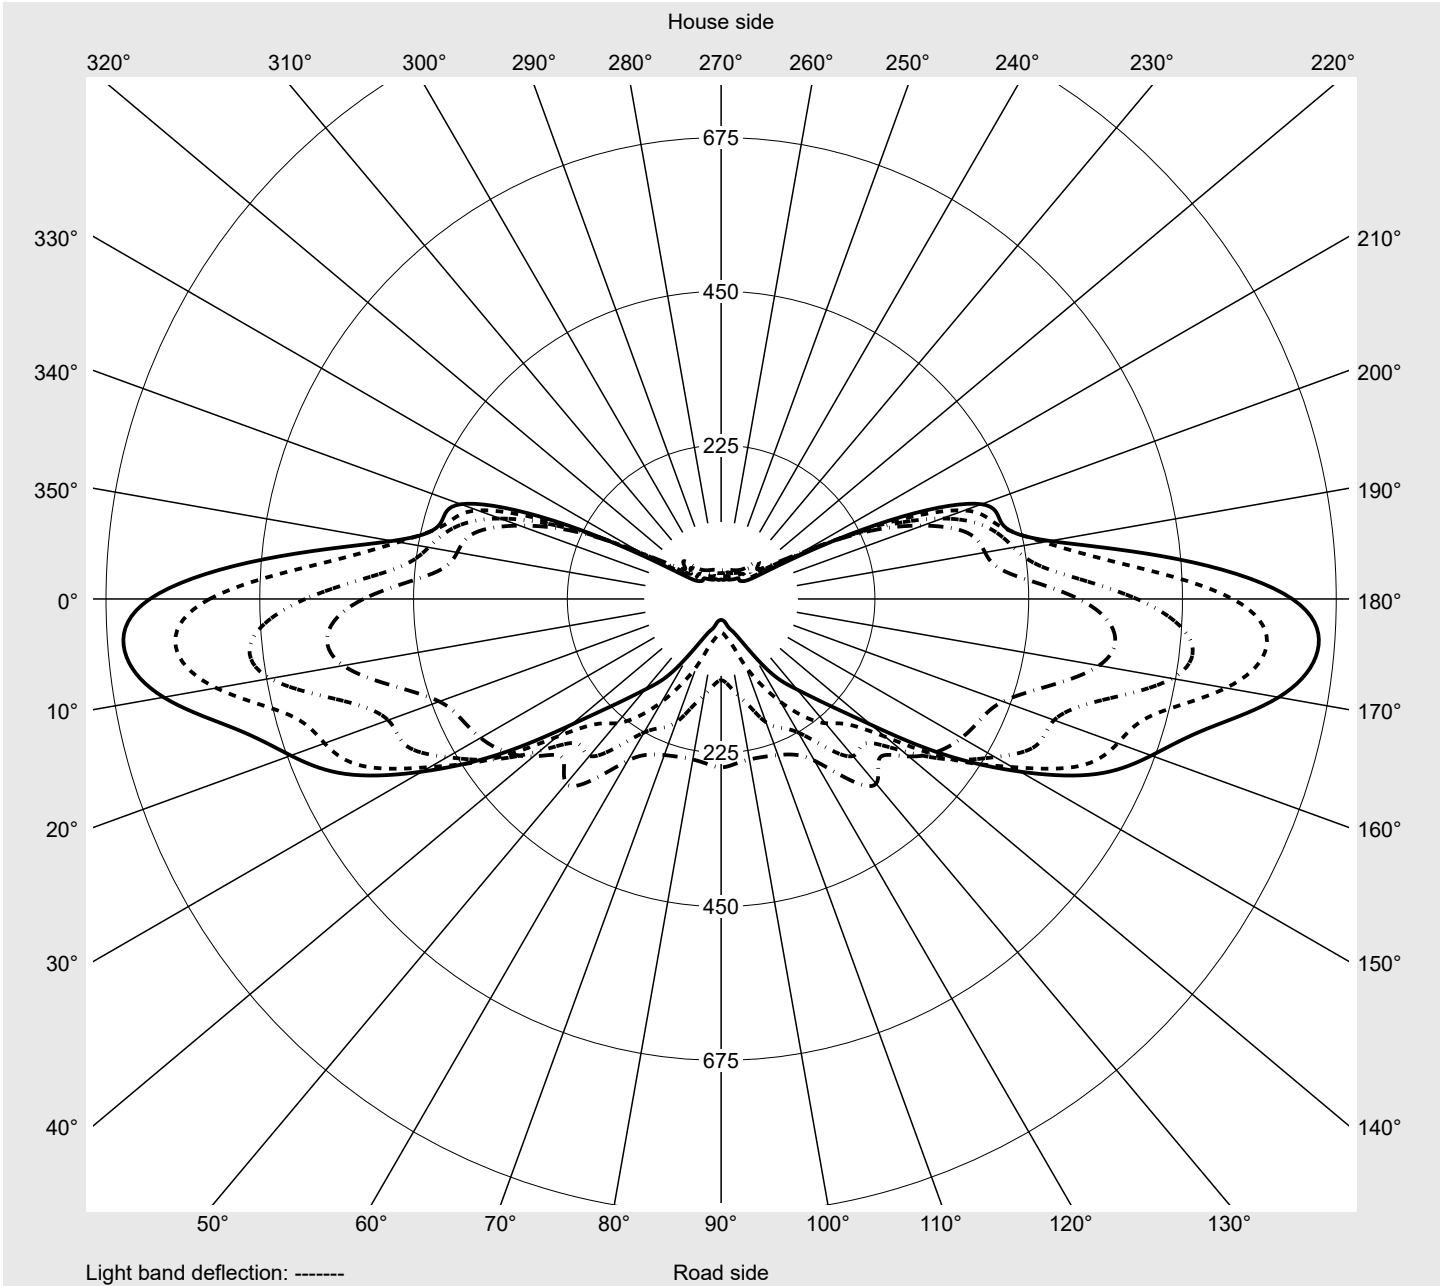

Photometric test report

Family Streetlight 31 mini toolless	Order number: 5XH6A31T08HA EAN: 4069025103550	LP number 59580_284
	Version post-top or side-entry mounting, Smart Interface up/down Optic asymmetric, extremely wide distribution (P1.0a) Cover toughened safety glass Lamps LED 3000 K CRI ≥ 70 Controlgear ECG SITECO - Smart Interface Rated values Net luminous flux = 8970 lm Power consumption = 68.2 W Luminous efficacy = 131.5 lm/W	serial documentation 11.04.2024

Luminous intensity in cd/klm
C180-0
C185-5
C190-10
C270-90
Imax: 876 cd/klm

Luminaire output ratios	
Eta	100.0%
Eta 0° - 90°	100.0%
Eta 90° - 180°	0.0%

Luminous intensity class acc. to EN13201-2	
Class:	G1
Imax 70°	876.0
Imax 80°	162.9
Imax 90°	0.0
Imax >90°	0.0
Imax >95°	0.0

Measurement conditions
 DIN EN 13032 and DIN 5032

Photometric test report

Family Streetlight 31 mini toolless	Order number: 5XH6A31T08HA EAN: 4069025103550	LP number 59580_284
---	--	-------------------------------

Envelope curve in cd/klm **KMK 70°** **KMK 67.5°** **KMK 65°** **KMK 62.5°** **siteco**

Photometric test report

Family Streetlight 31 mini toolless	Order number: 5XH6A31T08HA EAN: 4069025103550	LP number 59580_284
Table of values for luminous intensities		Maximum luminous intensity
siteco		