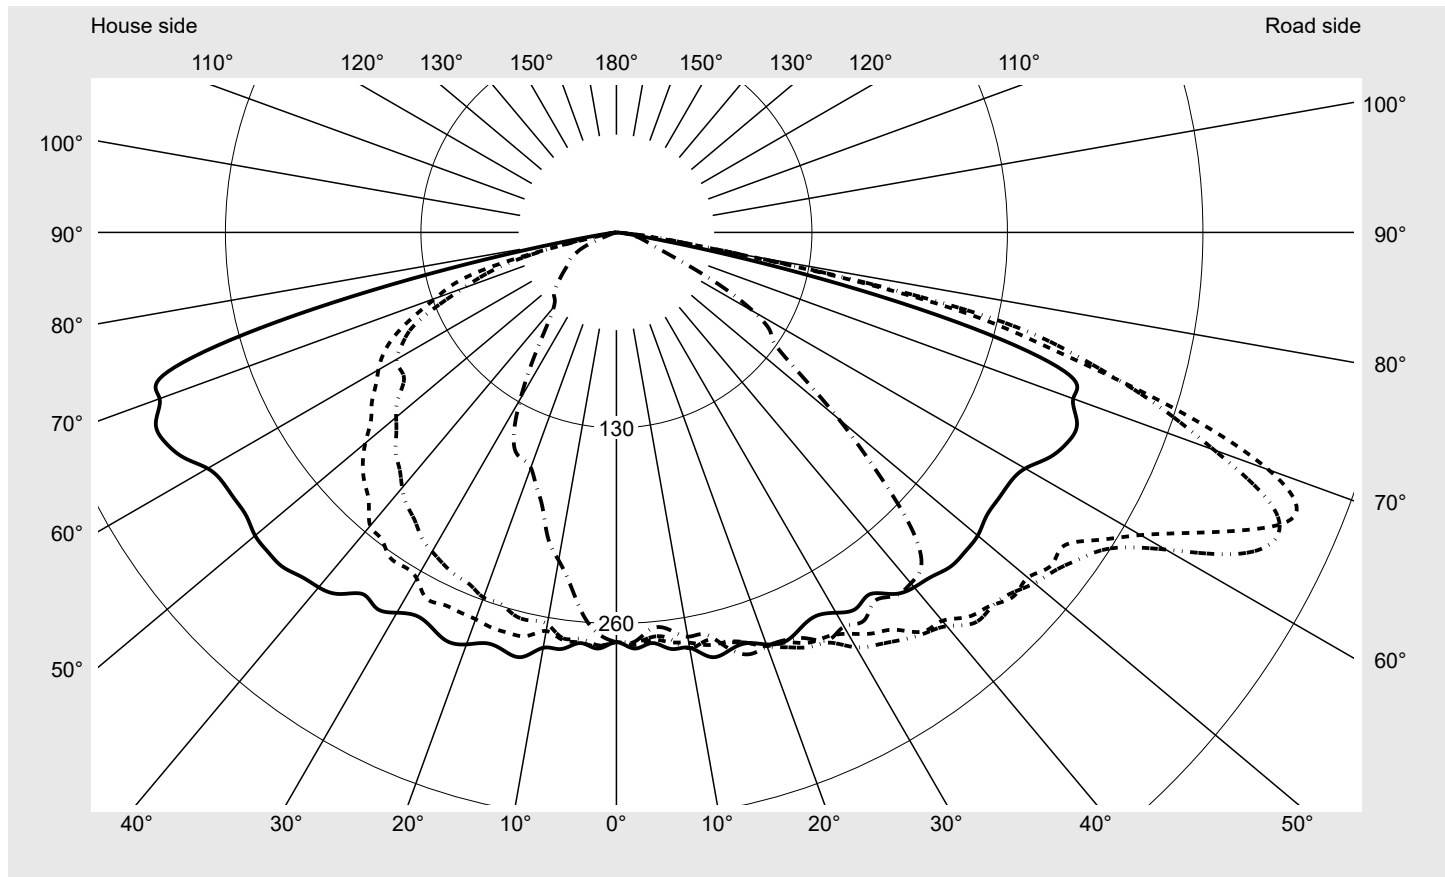

Photometric test report

Family
Streetlight 31 mini

Order number: 5XH2D71T08JA
EAN: 4069025102522

LP number
59078_581

Version	post-top or side-entry mounting, Smart Interface up/down
Optic	asymmetric, wide distribution (ST1.0a G)
Cover	toughened safety glass
Lamps	LED 2200 K CRI ≥ 70
Controlgear	ECG SITECO - Smart Interface
Rated values	Net luminous flux = 10110 lm Power consumption = 82.5 W Luminous efficacy = 122.5 lm/W

serial
documentation
10.04.2024

siteco

Luminous intensity in cd/klm

C180-0

C195-15

C200-20

C270-90

Imax: 489 cd/klm

Luminaire output ratios

Eta	100.0%
Eta 0° - 90°	100.0%
Eta 90° - 180°	0.0%

Luminous intensity class acc. to EN13201-2

Class:	G4
Imax 70°	461.5
Imax 80°	96.1
Imax 90°	0.0
Imax >90°	0.0
Imax >95°	0.0

Measurement conditions

DIN EN 13032 and DIN 5032

Photometric test report

Family
Streetlight 31 mini

Order number: 5XH2D71T08JA
EAN: 4069025102522

LP number
59078_581

Envelope curve in cd/klm **KMK 67.5°** **KMK 65°** **KMK 62.5°** **KMK 60°** **siteco**