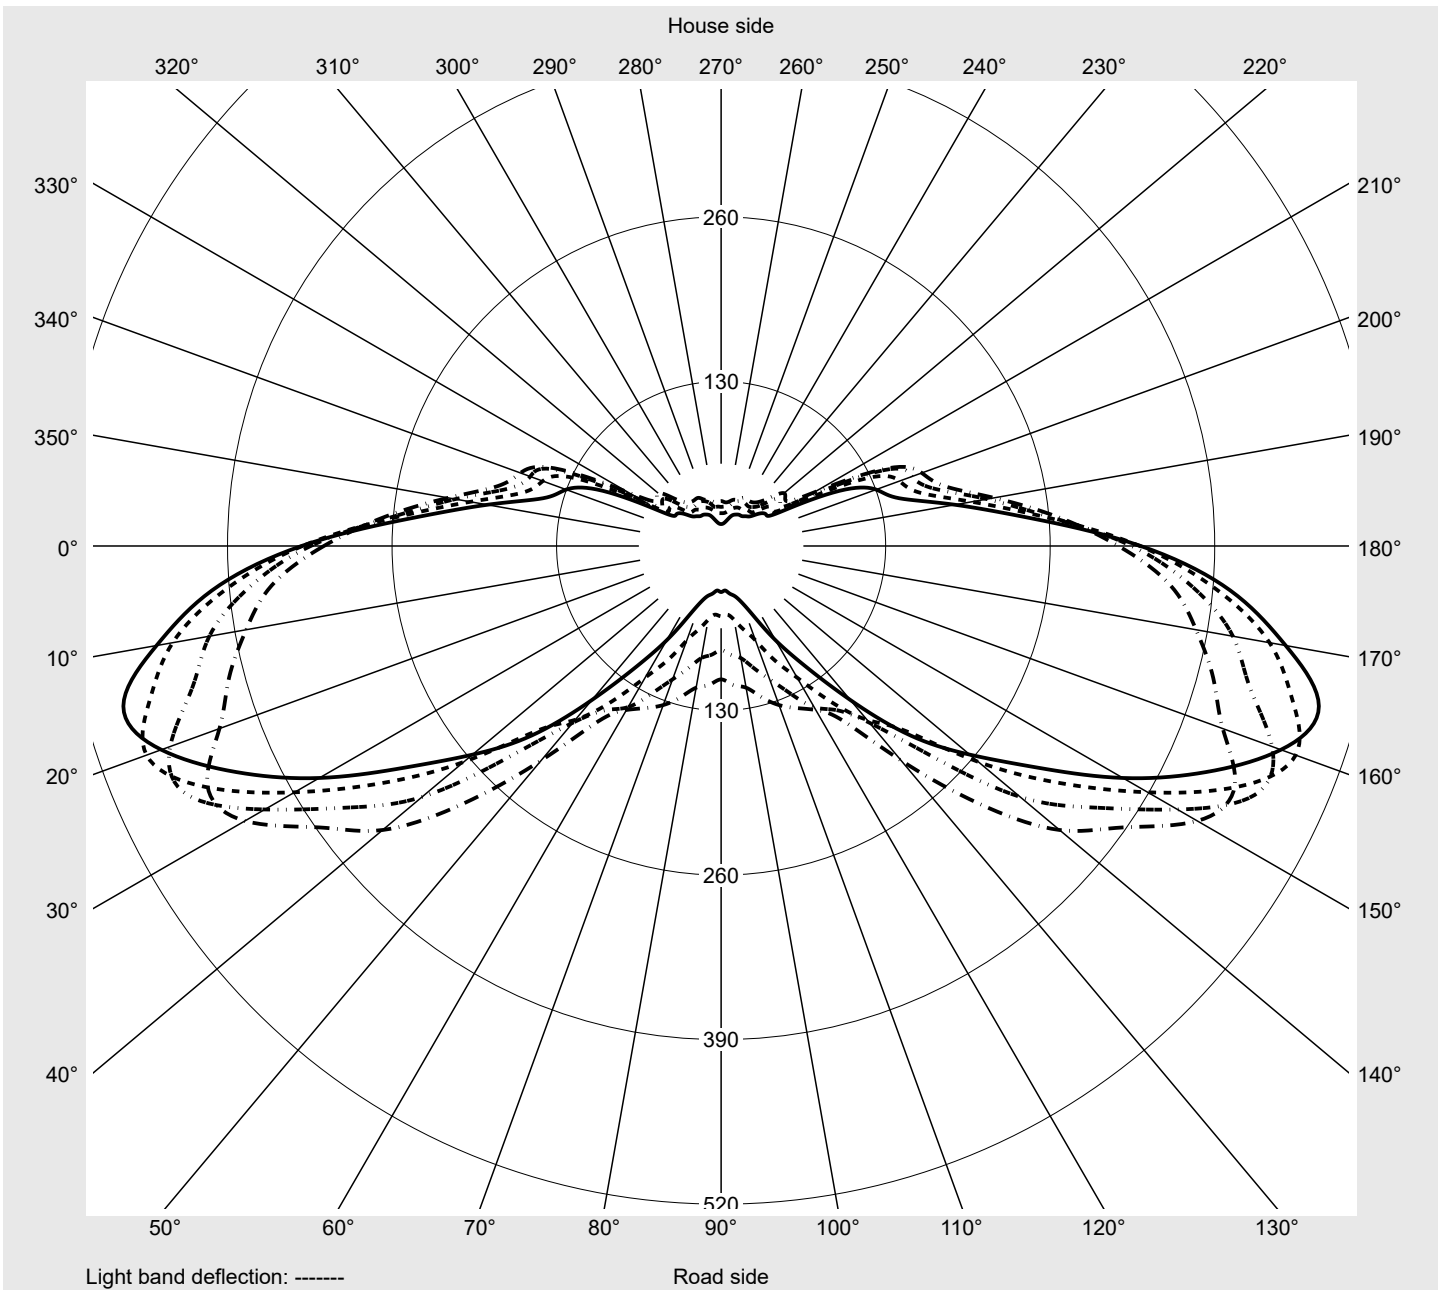

Photometric test report

Family
Streetlight 31 mini

Order number: 5XH2D71T08JA
EAN: 4069025102522

LP number
59078_581

Envelope curve in cd/klm   **KMK 67.5°**   **KMK 65°**   **KMK 62.5°**   **KMK 60°**   **siteco**

Photometric test report

Family Streetlight 31 mini	Order number: 5XH2D71T08JA EAN: 4069025102522	LP number 59078_581
Table of values for luminous intensities		Maximum luminous intensity
		siteco

C-planes	0° 180°	5° 175°	10° 170°	15° 165°	20° 160°	25° 155°	30° 150°	35° 145°	40° 140°	45° 135°	50° 130°	55° 125°	60° 120°
γ	Luminous intensity in cd/klm												
0,0°	272.5	272.5	272.5	272.5	272.5	272.5	272.5	272.5	272.5	272.5	272.5	272.5	272.5
2,5°	277.0	276.4	275.2	274.5	273.0	273.7	272.9	273.0	271.2	271.2	271.1	271.2	271.4
5,0°	274.1	274.0	274.4	271.9	270.1	269.9	268.3	270.2	270.2	270.8	270.6	270.2	268.6
7,5°	279.4	277.3	274.8	274.9	272.6	273.0	273.3	271.7	269.4	269.4	269.0	268.1	269.4
10,0°	280.5	276.6	274.8	277.0	280.8	278.6	272.2	269.6	269.1	273.3	273.9	275.3	275.6
12,5°	289.2	286.8	282.7	281.0	277.9	277.4	280.6	282.2	279.8	279.6	278.5	279.4	279.1
15,0°	288.1	289.0	288.6	282.0	281.9	284.6	284.1	287.9	291.2	290.4	290.4	287.4	286.6
17,5°	286.5	287.8	285.5	285.9	286.0	290.2	291.3	295.8	292.3	291.9	293.7	291.6	289.1
20,0°	291.5	292.4	288.6	292.7	293.0	298.5	297.4	298.5	297.9	297.2	297.4	296.1	295.5
22,5°	294.2	287.4	289.6	295.1	298.6	301.7	301.5	304.4	301.6	303.0	304.1	302.2	302.9
25,0°	290.1	291.1	297.6	301.1	304.1	306.9	304.1	310.9	311.8	314.8	310.7	306.6	305.0
27,5°	287.5	292.3	300.5	303.1	307.5	314.6	310.4	317.0	314.8	313.0	306.9	305.5	309.4
30,0°	292.0	294.2	306.8	308.2	318.6	321.3	321.7	325.9	317.9	312.7	313.6	314.2	314.2
32,5°	296.6	303.4	310.5	316.2	324.8	328.0	325.1	324.3	321.7	320.6	319.3	318.8	318.9
35,0°	293.7	307.9	314.0	322.5	330.7	330.2	333.2	331.9	324.2	323.3	323.9	327.2	329.1
37,5°	303.1	313.9	324.1	334.6	336.2	339.9	336.6	332.6	330.2	336.0	331.7	335.5	336.0
40,0°	308.1	323.2	333.3	337.1	341.8	344.1	345.3	335.2	345.8	340.1	337.1	341.4	336.8
42,5°	310.4	331.9	338.8	346.6	352.2	343.4	360.7	346.8	357.8	348.2	345.1	344.2	337.4
45,0°	314.3	336.1	345.1	351.3	352.5	350.5	355.5	355.4	363.9	365.9	352.7	349.6	341.3
47,5°	314.4	339.7	350.1	358.2	355.5	358.5	354.9	364.8	369.6	371.3	360.1	351.7	330.9
50,0°	313.6	338.4	355.7	357.1	362.9	365.7	359.9	376.6	390.1	379.0	360.1	337.0	305.4
52,5°	310.1	339.8	351.2	364.1	368.6	376.4	380.3	400.7	411.0	378.8	346.4	308.8	268.0
55,0°	309.7	336.3	357.1	363.3	377.6	395.3	407.2	415.4	395.9	359.4	318.0	267.3	223.8
57,5°	310.0	338.2	361.6	380.5	390.8	408.7	436.4	415.4	373.0	331.3	278.8	218.4	176.1
60,0°	313.9	356.4	381.1	402.5	421.8	447.8	434.4	387.7	349.1	287.7	221.2	169.0	149.6
62,5°	324.3	374.3	410.6	432.6	463.2	465.3	416.3	360.4	308.4	234.2	182.3	158.2	147.0
65,0°	330.8	392.8	440.0	467.1	483.1	450.2	389.2	326.5	265.4	207.0	179.3	149.5	120.1
67,5°	331.5	403.9	453.0	489.0	470.7	422.7	366.6	305.3	256.5	211.8	158.8	115.9	86.0
70,0°	323.2	394.9	447.7	461.5	422.9	385.2	351.0	344.3	283.9	188.9	118.3	74.2	48.5
72,5°	316.1	359.3	401.7	388.4	373.1	363.3	394.6	409.8	286.0	144.6	69.3	39.5	28.1
75,0°	244.1	257.5	289.2	299.7	316.8	366.8	438.0	374.9	196.5	72.3	32.2	23.3	21.1
77,5°	127.1	147.2	181.9	217.4	238.2	288.7	316.5	219.1	70.5	28.0	20.6	17.9	17.0
80,0°	33.5	53.0	71.3	80.0	84.1	96.1	90.3	66.5	20.1	17.3	16.8	12.6	12.6
82,5°	6.2	9.7	17.5	24.9	29.9	37.4	35.4	17.1	10.8	10.9	11.3	8.2	8.1
85,0°	1.2	1.4	2.0	2.7	3.3	4.8	5.6	4.1	4.1	4.6	5.2	4.0	3.9
87,5°	0.3	0.4	0.5	0.5	0.6	0.7	0.9	1.0	1.1	1.2	1.5	1.2	1.2
90,0°	0.0	0.0	0.0	0.0	0.0	0.0	0.0	0.0	0.0	0.0	0.0	0.0	0.0