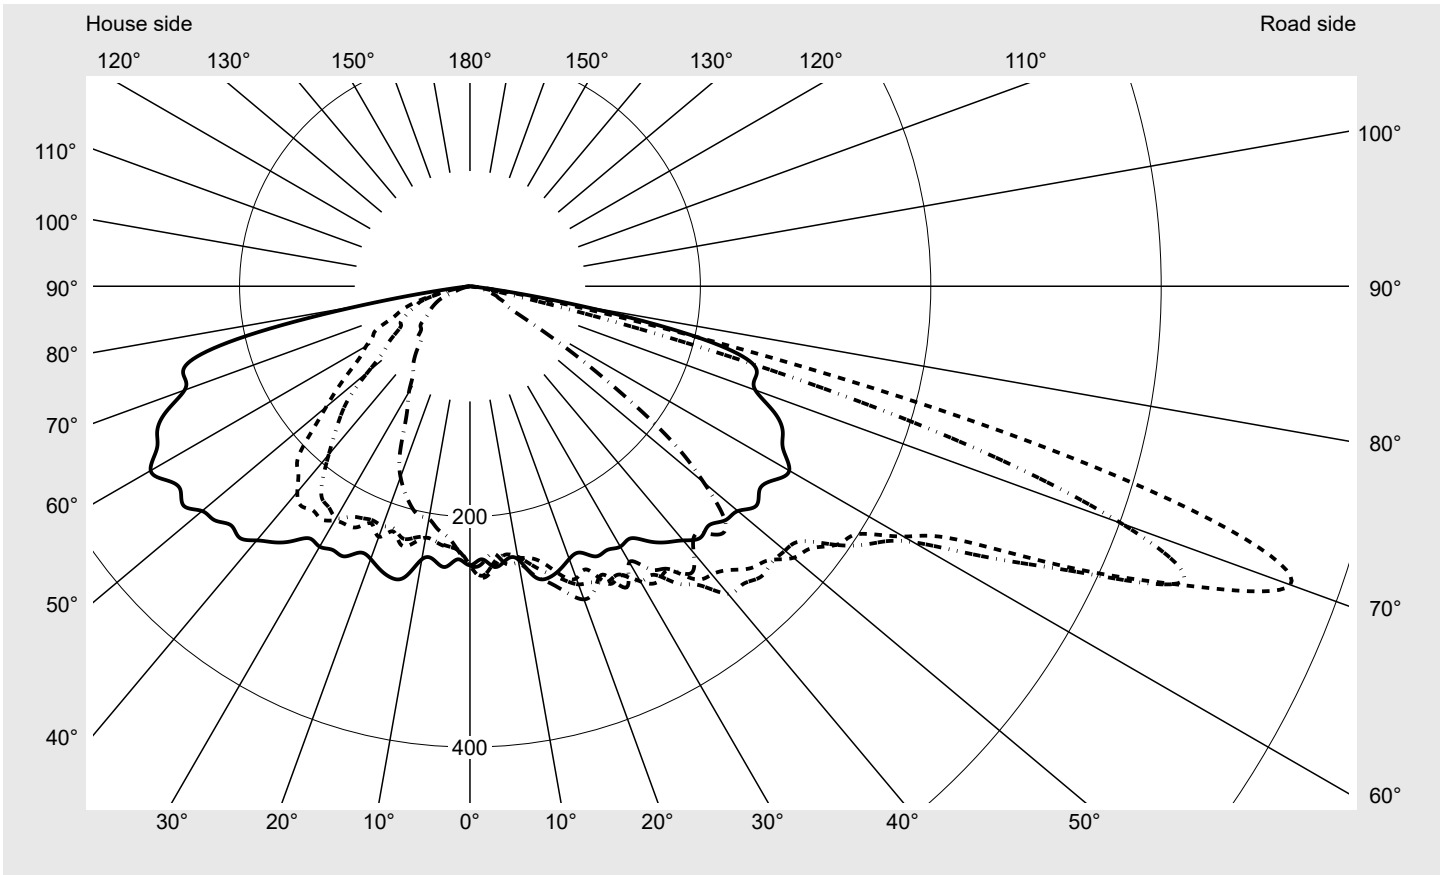

Cover toughened safety glass

Lamps LED 3000 K | CRI ≥ 70

Controlgear ECG SITECO - Smart Interface

Rated values Net luminous flux = 5880 lm
Power consumption = 39.3 W
Luminous efficacy = 149.6 lm/W

serial
documentation
10.04.2024

siteco

Luminous intensity in cd/klm

C180-0

C205-25

C210-30

C270-90

Imax: 758 cd/klm

Luminaire output ratios

Eta	100.0%
Eta 0° - 90°	100.0%
Eta 90° - 180°	0.0%

Luminous intensity class acc. to EN13201-2

Class:	G3
Imax 70°	757.8
Imax 80°	95.1
Imax 90°	0.0
Imax >90°	0.0
Imax >95°	0.0

Measurement conditions

DIN EN 13032 and DIN 5032

Photometric test report

Family Streetlight 31 mini	Order number: 5XH2D35M08GA EAN: 4069025102041	LP number 59076_2104
--------------------------------------	--	--------------------------------

Envelope curve in cd/klm **KMK 70°** **KMK 67.5°** **KMK 65°** **KMK 62.5°** **siteco**