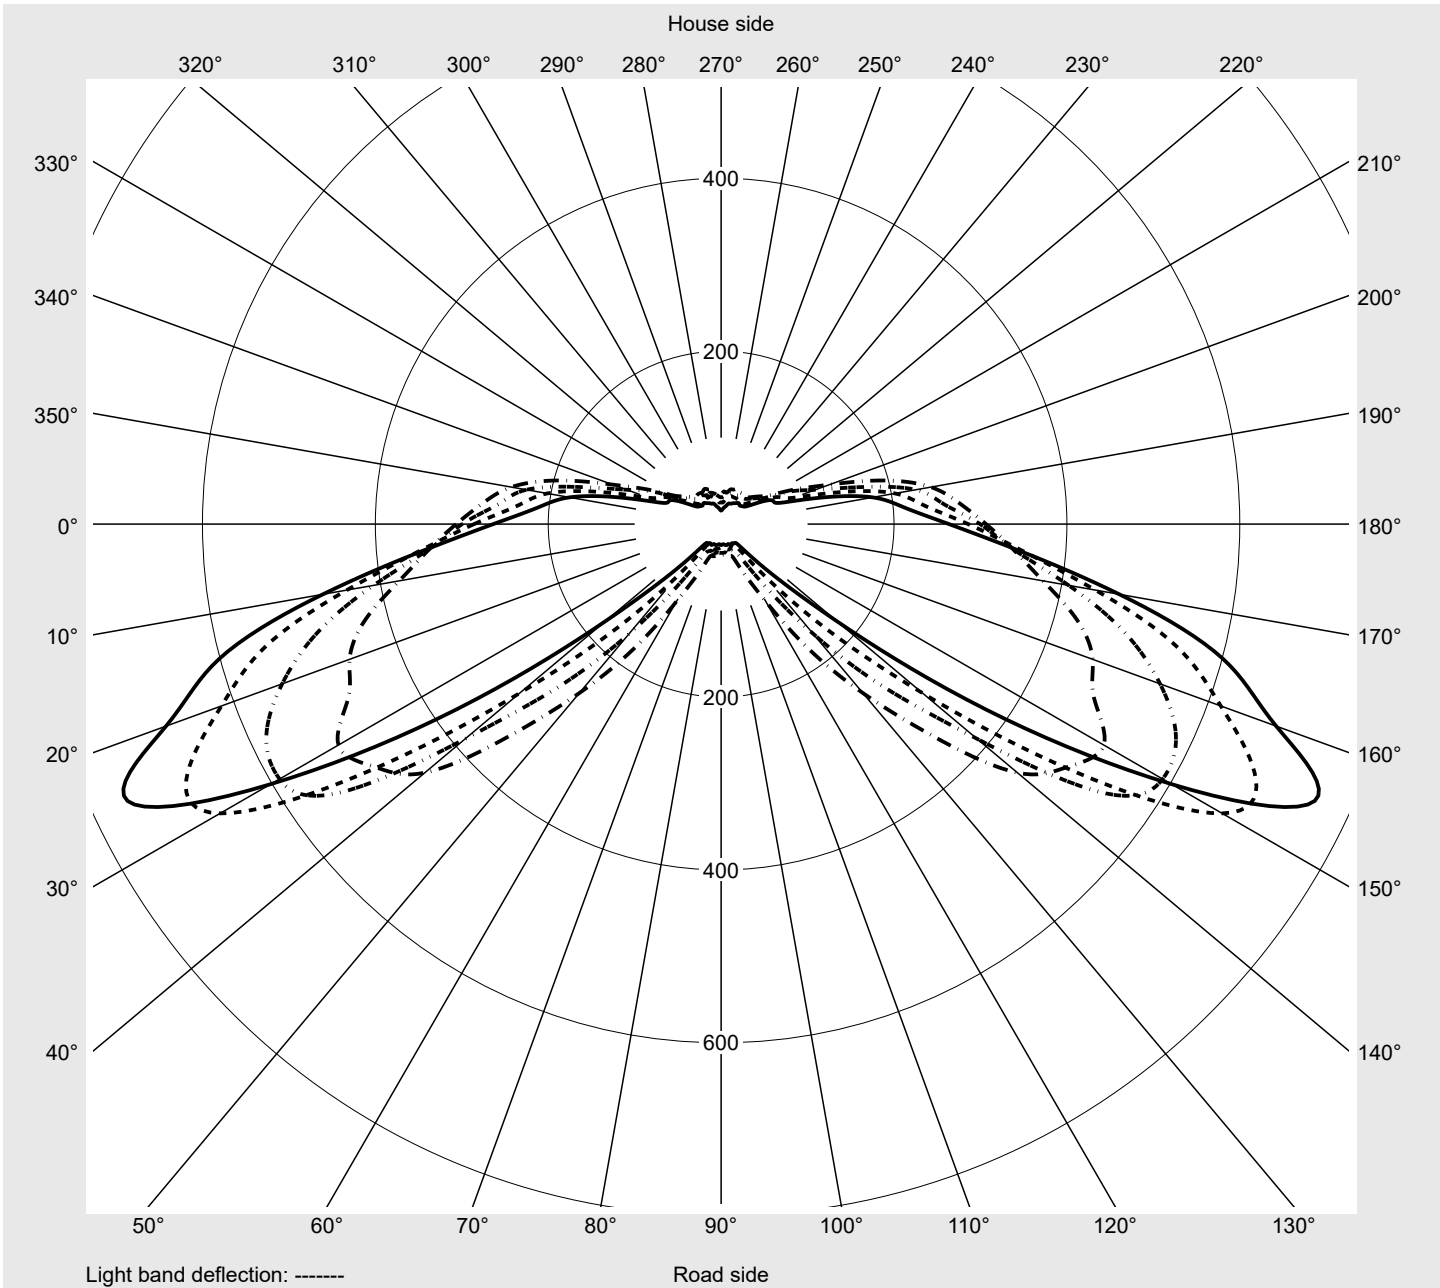

Cover toughened safety glass

Lamps LED 3000 K | CRI ≥ 70

Controlgear ECG SITECO - Smart Interface

Rated values Net luminous flux = 5880 lm
Power consumption = 39.3 W
Luminous efficacy = 149.6 lm/W

serial
documentation
10.04.2024

siteco

Luminous intensity in cd/klm

C180-0

C205-25

C210-30

C270-90

Imax: 758 cd/klm

Luminaire output ratios

Eta	100.0%
Eta 0° - 90°	100.0%
Eta 90° - 180°	0.0%

Luminous intensity class acc. to EN13201-2

Class:	G3
Imax 70°	757.8
Imax 80°	95.1
Imax 90°	0.0
Imax >90°	0.0
Imax >95°	0.0

Measurement conditions

DIN EN 13032 and DIN 5032

Photometric test report

Family Streetlight 31 mini	Order number: 5XH2D35M08GA EAN: 4069025102041	LP number 59076_2104
--------------------------------------	--	--------------------------------

Envelope curve in cd/klm **KMK 70°** **KMK 67.5°** **KMK 65°** **KMK 62.5°** **siteco**