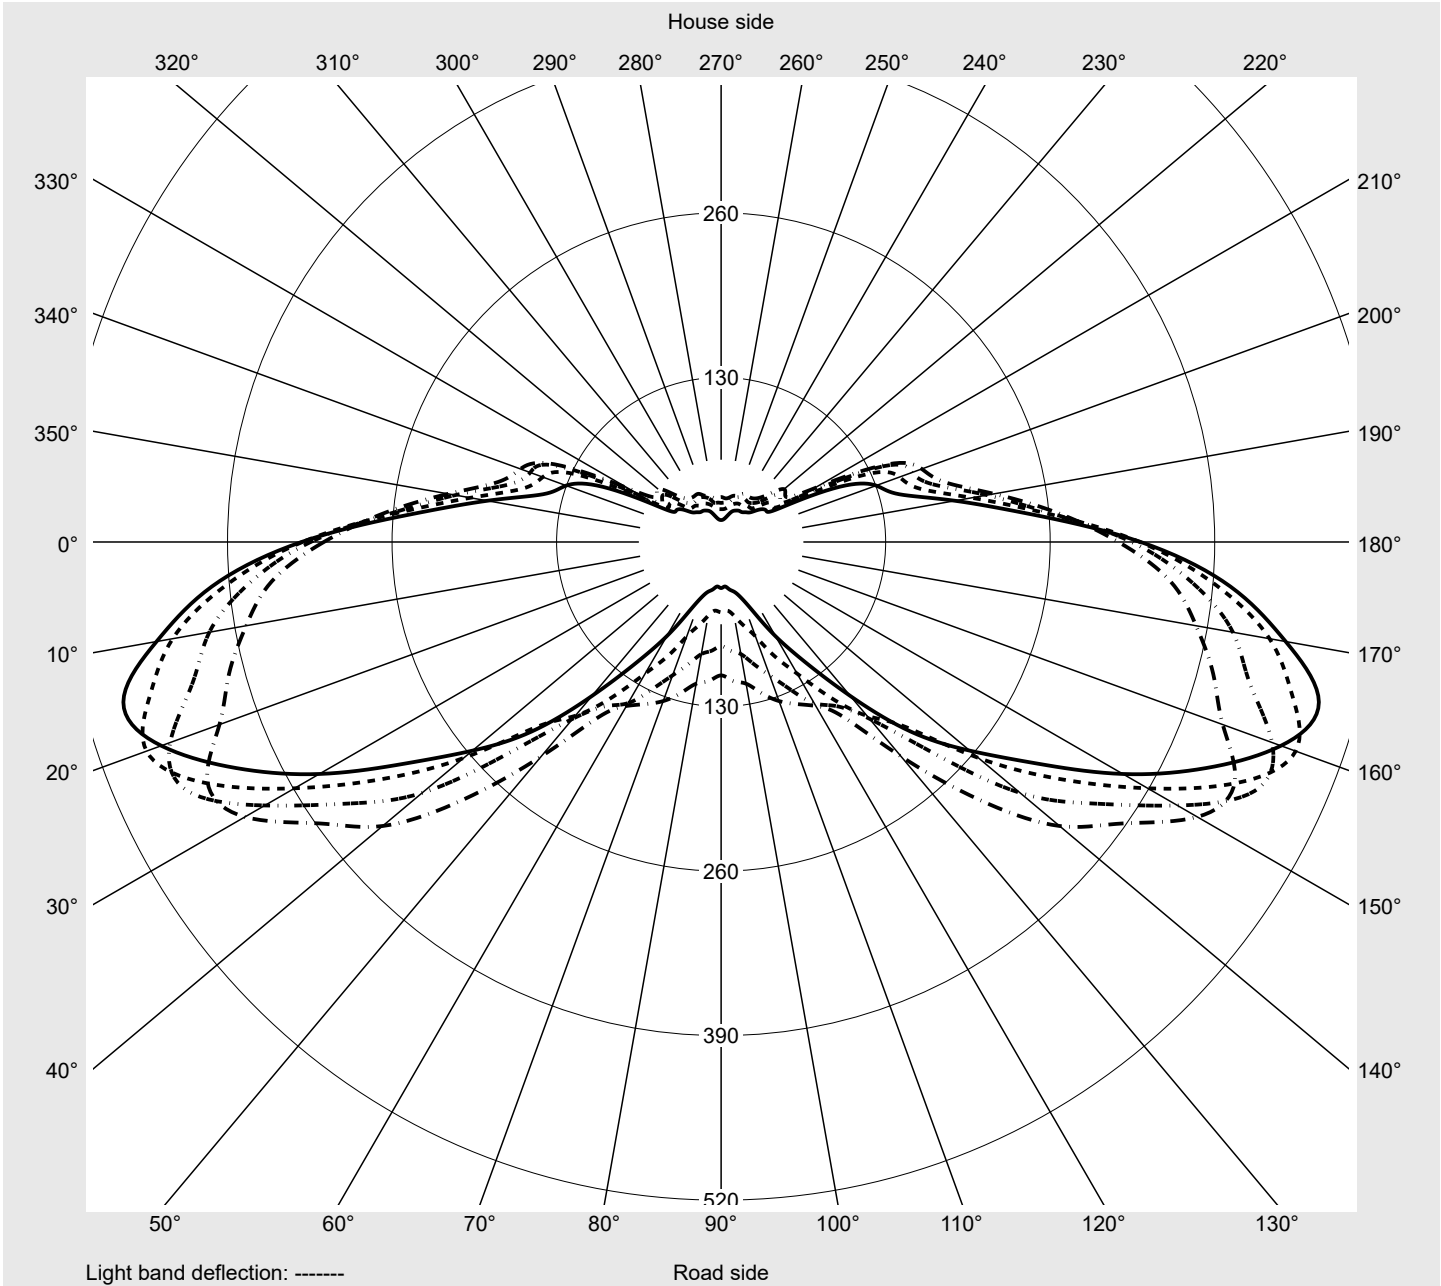

Photometric test report

Family Streetlight 31 mini	Order number: 5XH2D31R08JA EAN: 4069025101860	LP number 59078_576
	Version post-top or side-entry mounting, Smart Interface down Optic asymmetric, wide distribution (ST1.0a G) Cover toughened safety glass Lamps LED 3000 K CRI ≥ 70 Controlgear ECG SITECO - Smart Interface Rated values Net luminous flux = 12270 lm Power consumption = 82.5 W Luminous efficacy = 148.7 lm/W	serial documentation 10.04.2024

Luminous intensity in cd/klm C180-0 C195-15 C200-20 C270-90 **Imax: 489 cd/klm**

Luminaire output ratios	
Eta	100.0%
Eta 0° - 90°	100.0%
Eta 90° - 180°	0.0%

Luminous intensity class acc. to EN13201-2	
Class:	G4
Imax 70°	461.5
Imax 80°	96.1
Imax 90°	0.0
Imax >90°	0.0
Imax >95°	0.0

Measurement conditions
DIN EN 13032 and DIN 5032

Photometric test report

Family Streetlight 31 mini	Order number: 5XH2D31R08JA EAN: 4069025101860	LP number 59078_576
--------------------------------------	--	-------------------------------

Envelope curve in cd/klm **KMK 67.5°** **KMK 65°** **KMK 62.5°** **KMK 60°** **siteco**

Photometric test report

Family Streetlight 31 mini	Order number: 5XH2D31R08JA EAN: 4069025101860	LP number 59078_576
Table of values for luminous intensities		Maximum luminous intensity
		siteco