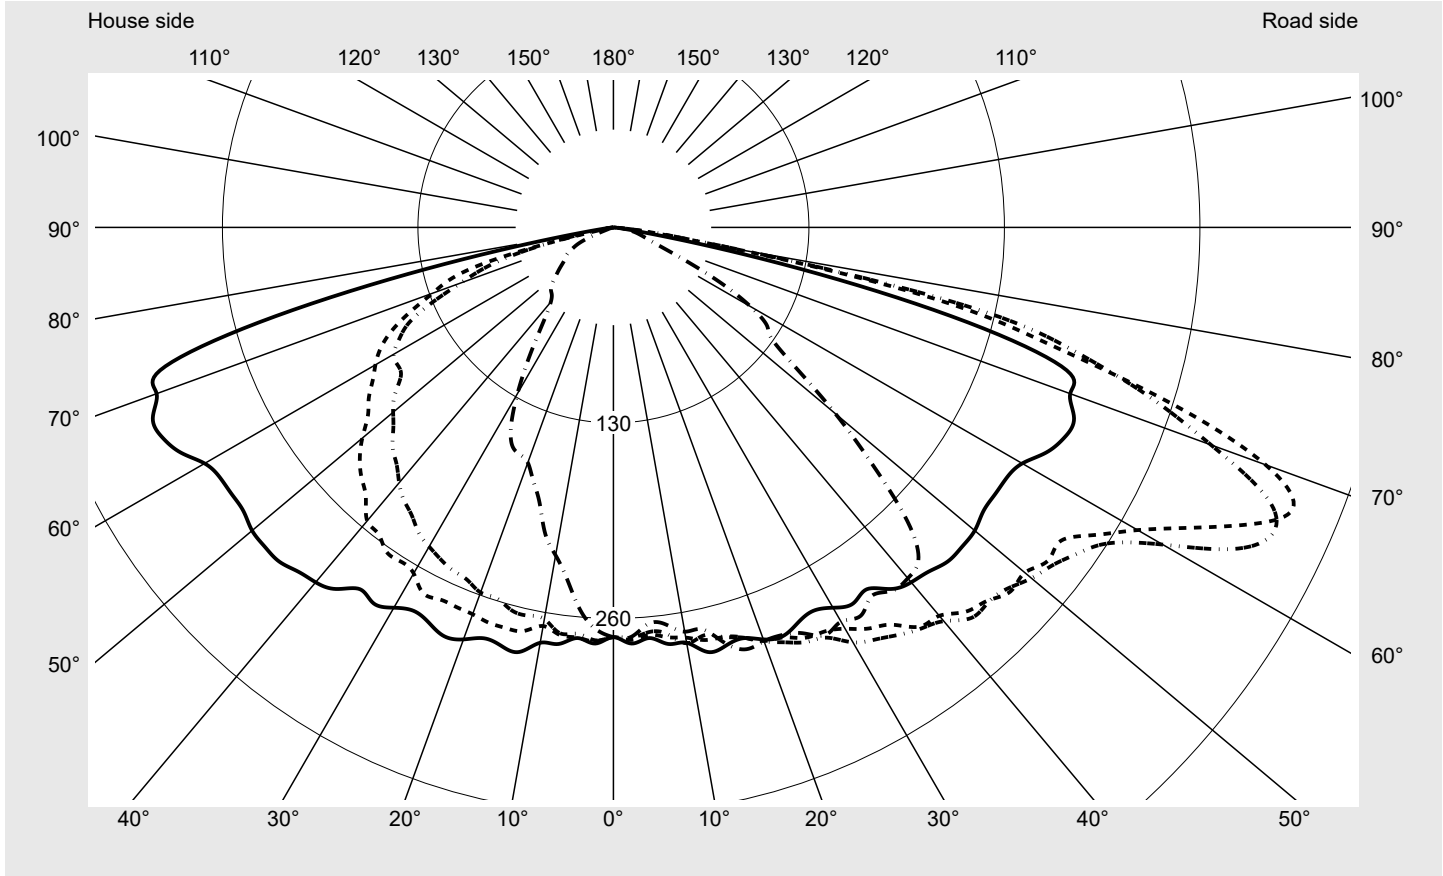

Photometric test report

Family Streetlight 31 mini	Order number: 5XH2D31R08JA EAN: 4069025101860	LP number 59078_576
	Version post-top or side-entry mounting, Smart Interface down Optic asymmetric, wide distribution (ST1.0a G) Cover toughened safety glass Lamps LED 3000 K CRI ≥ 70 Controlgear ECG SITECO - Smart Interface Rated values Net luminous flux = 12270 lm Power consumption = 82.5 W Luminous efficacy = 148.7 lm/W	serial documentation 10.04.2024

Luminous intensity in cd/klm C180-0 C195-15 C200-20 C270-90 **Imax: 489 cd/klm**

Luminaire output ratios	
Eta	100.0%
Eta 0° - 90°	100.0%
Eta 90° - 180°	0.0%

Luminous intensity class acc. to EN13201-2	
Class:	G4
Imax 70°	461.5
Imax 80°	96.1
Imax 90°	0.0
Imax >90°	0.0
Imax >95°	0.0

Envelope curve in cd/klm **KMK 67.5°** **KMK 65°** **KMK 62.5°** **KMK 60°** **siteco**

Photometric test report

Family Streetlight 31 mini	Order number: 5XH2D31R08JA EAN: 4069025101860	LP number 59078_576
Table of values for luminous intensities		Maximum luminous intensity
		siteco