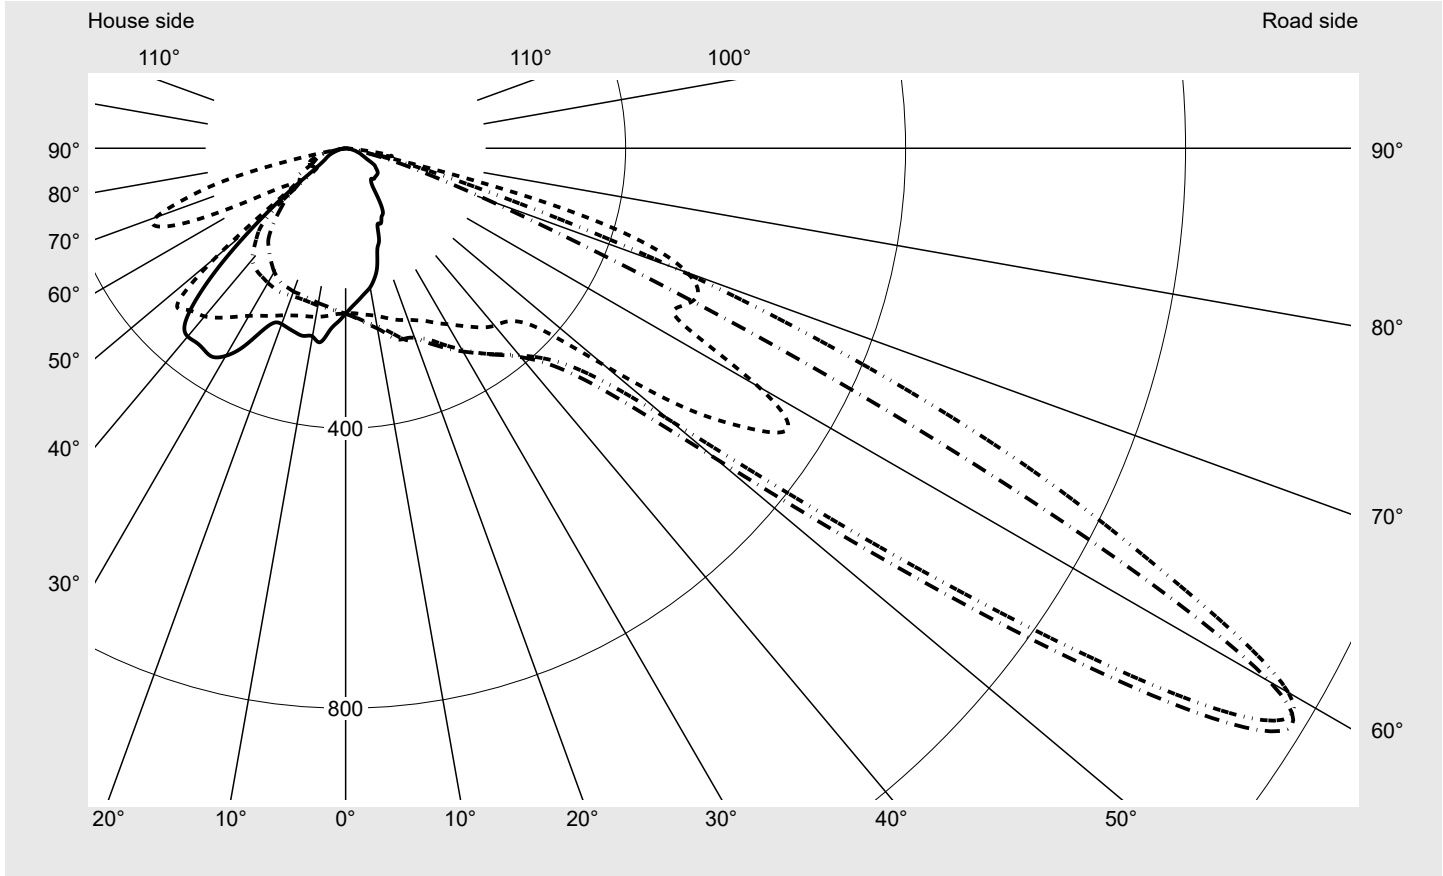

Photometric test report

Family Streetlight 21 midi easy LED	Order number: 5XE7F43A08MB EAN: 4058352731420	LP number 59559_80
	Version post-top or side-entry mounting Optic pedestrian crossing, asymmetric left distribution (PC-L) Cover toughened safety glass Lamps LED 4000 K CRI ≥ 70 Controlgear ECG DIM Rated values Net luminous flux = 19200 lm Power consumption = 147.0 W Luminous efficacy = 130.6 lm/W	serial documentation 07.02.2024

Luminous intensity in cd/klm C180-0 C270-90 C290-110 C295-115 **Imax: 1555 cd/klm**

Luminaire output ratios

Eta	100.0%
Eta 0° - 90°	100.0%
Eta 90° - 180°	0.0%

Luminous intensity class acc. to EN13201-2

Class:	G3
Imax 70°	818.0
Imax 80°	67.6
Imax 90°	0.0
Imax >90°	0.0
Imax >95°	0.0