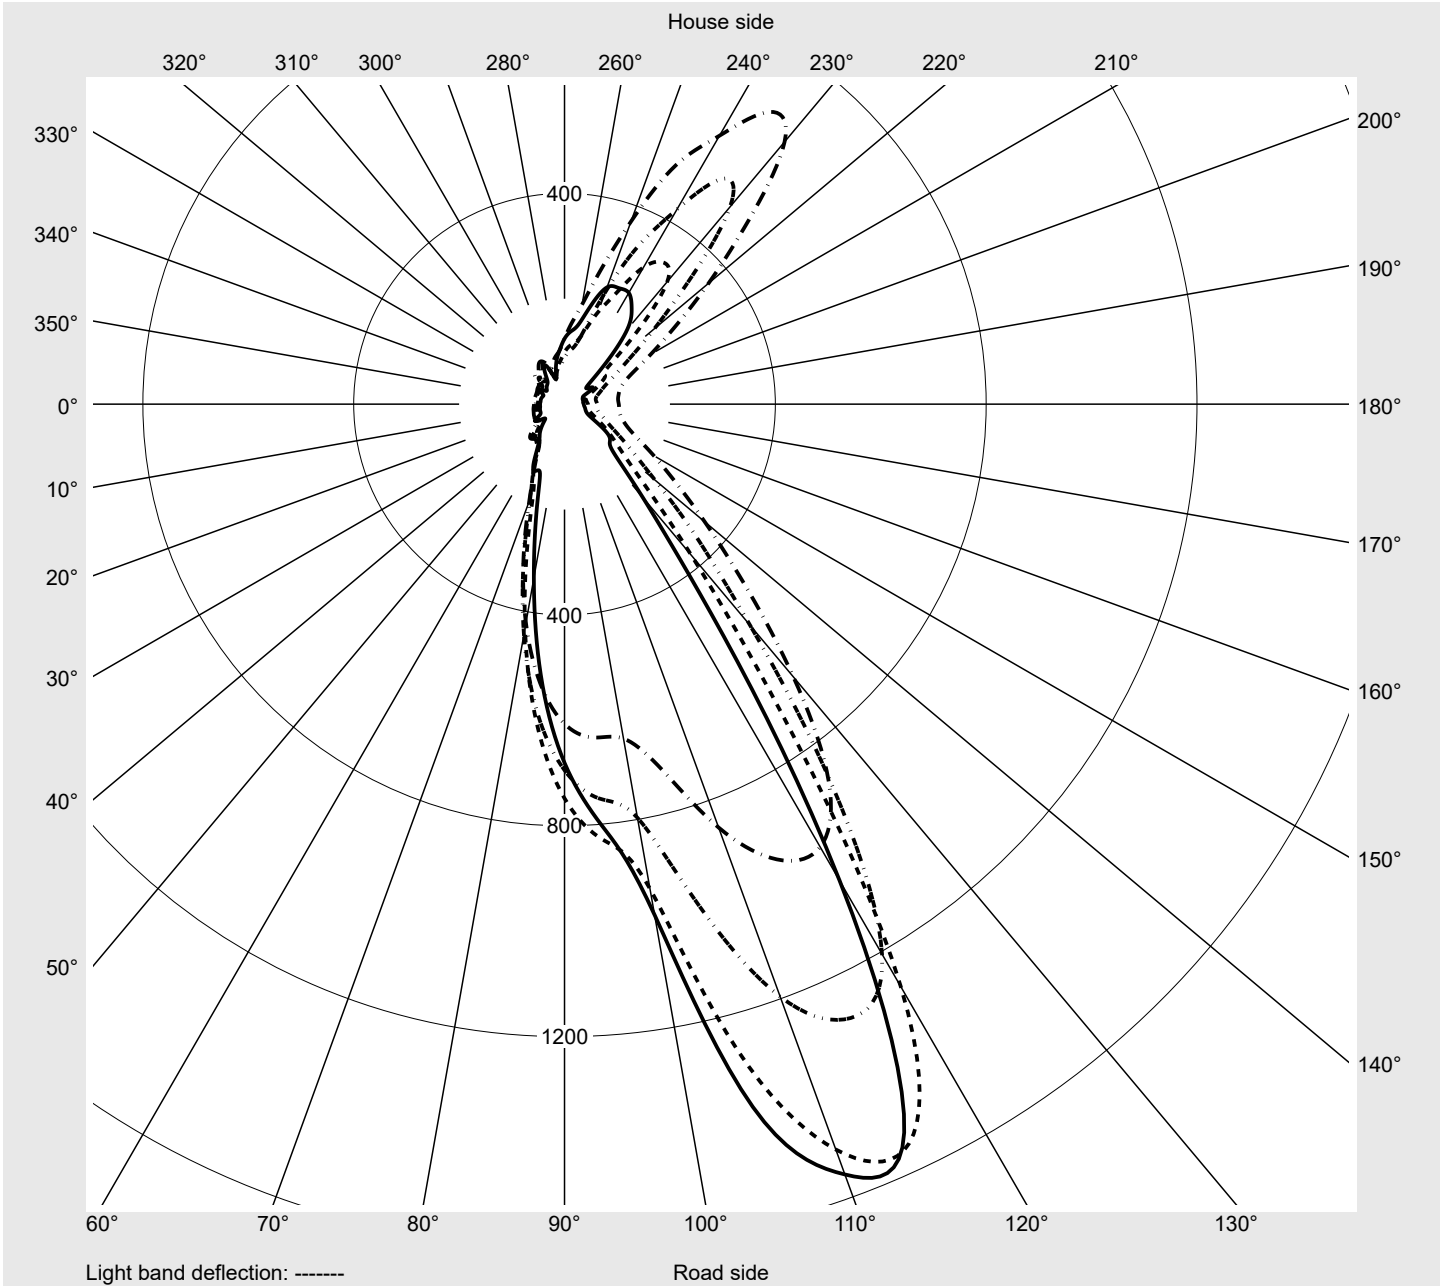

Photometric test report

Family Streetlight 21 midi easy LED	Order number: 5XE7F43A08MB EAN: 4058352731420	LP number 59559_80
	Version post-top or side-entry mounting Optic pedestrian crossing, asymmetric left distribution (PC-L) Cover toughened safety glass Lamps LED 4000 K CRI ≥ 70 Controlgear ECG DIM Rated values Net luminous flux = 19200 lm Power consumption = 147.0 W Luminous efficacy = 130.6 lm/W	serial documentation 07.02.2024

Luminous intensity in cd/klm C180-0 C270-90 C290-110 C295-115 **Imax: 1555 cd/klm**

Luminaire output ratios

Eta	100.0%
Eta 0° - 90°	100.0%
Eta 90° - 180°	0.0%

Luminous intensity class acc. to EN13201-2

Class:	G3
Imax 70°	818.0
Imax 80°	67.6
Imax 90°	0.0
Imax >90°	0.0
Imax >95°	0.0

Measurement conditions

DIN EN 13032 and DIN 5032

Photometric test report

Family Streetlight 21 midi easy LED	Order number: 5XE7F43A08MB EAN: 4058352731420	LP number 59559_80
---	--	------------------------------

Envelope curve in cd/klm **KMK 60°** **KMK 57.5°** **KMK 55°** **KMK 52.5°** **siteco**

Photometric test report

Family Streetlight 21 midi easy LED	Order number: 5XE7F43A08MB EAN: 4058352731420	LP number 59559_80
Table of values for luminous intensities		Maximum luminous intensity
siteco		