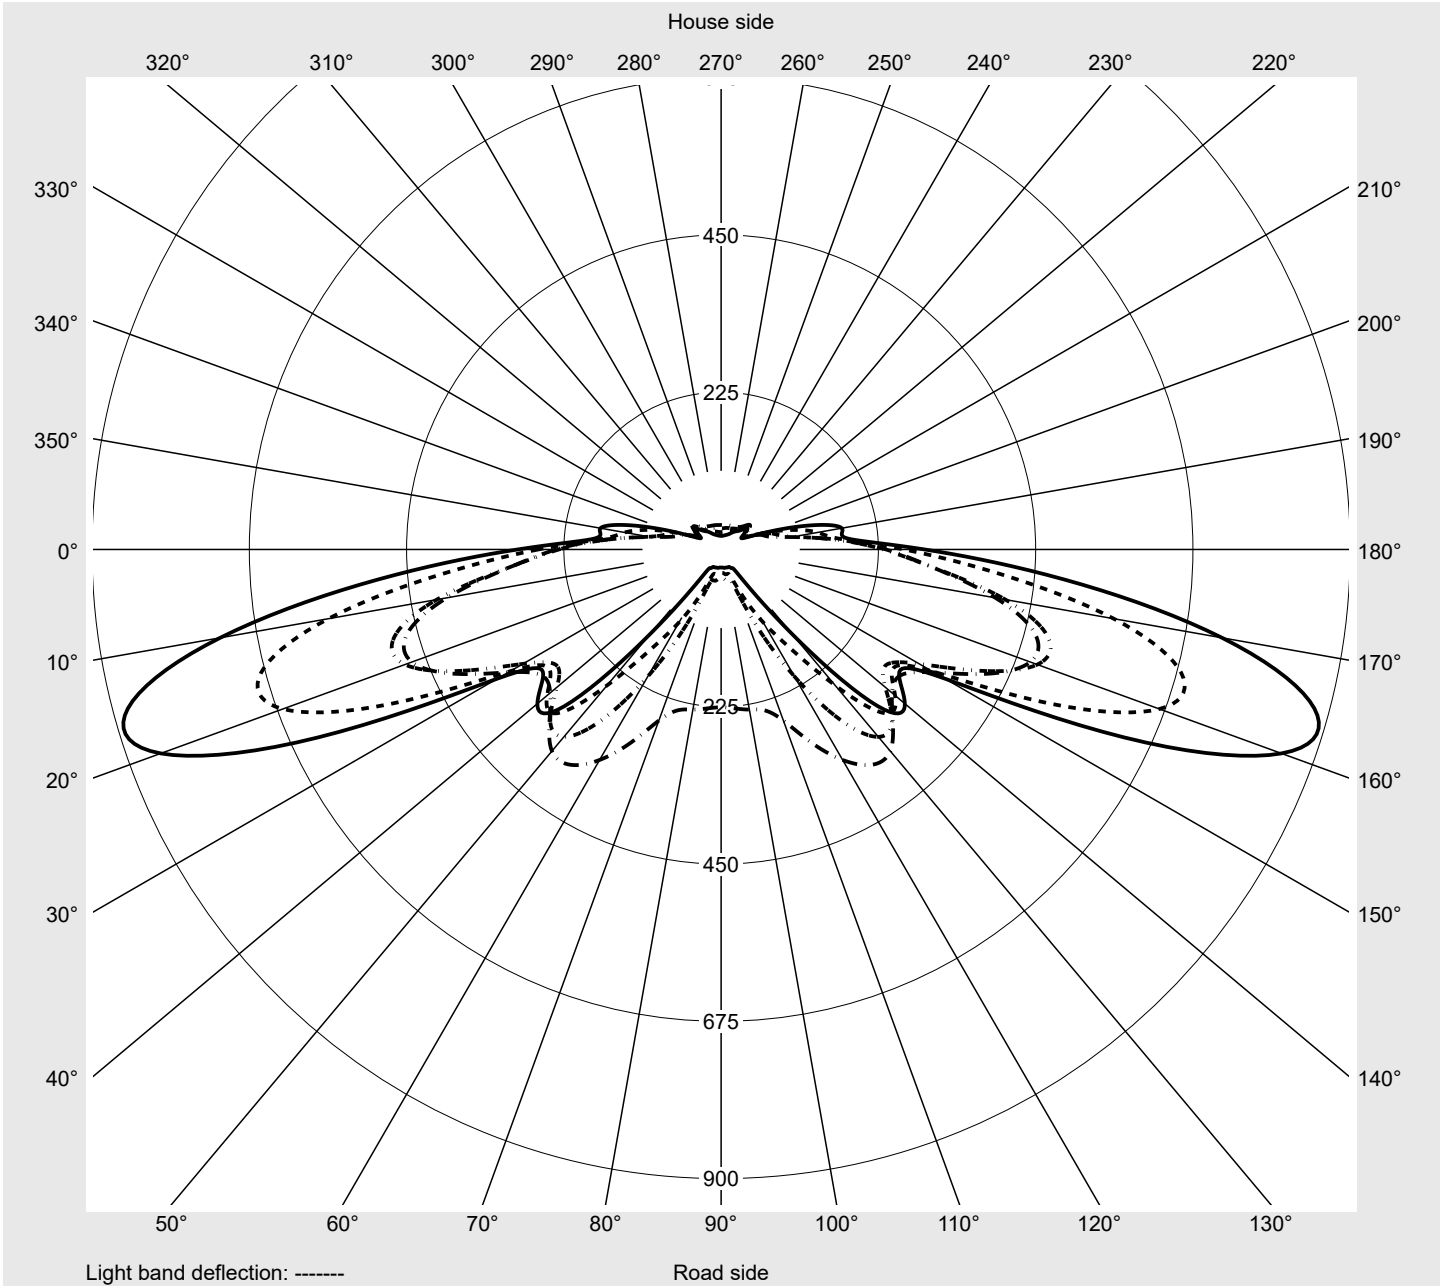

Photometric test report

Family Streetlight 21 micro LED	Order number: 5XE1U33T08DB EAN: 4069025148902	LP number 59536_188
	Version post-top or side-entry mounting, Smart Interface up/down Optic asymmetric, extremely wide distribution (P0.8a) Cover toughened safety glass Lamps LED 3000 K CRI ≥ 70 Controlgear EVG-Smart Interface Rated values Net luminous flux = 5040 lm Power consumption = 39.1 W Luminous efficacy = 128.9 lm/W	serial documentation 18.01.2024

Luminous intensity in cd/klm C180-0 C195-15 C200-20 C270-90 **Imax: 879 cd/klm**

Luminaire output ratios

Eta	100.0%
Eta 0° - 90°	100.0%
Eta 90° - 180°	0.0%

Luminous intensity class acc. to EN13201-2

Class:	G3
Imax 70°	878.7
Imax 80°	57.3
Imax 90°	0.0
Imax >90°	0.0
Imax >95°	0.0

Measurement conditions

DIN EN 13032 and DIN 5032

Photometric test report

Family Streetlight 21 micro LED	Order number: 5XE1U33T08DB EAN: 4069025148902	LP number 59536_188
---	--	-------------------------------

Envelope curve in cd/klm **KMK 70°** **KMK 67.5°** **KMK 65°** **KMK 62.5°** **siteco**

Photometric test report

Family Streetlight 21 micro LED	Order number: 5XE1U33T08DB EAN: 4069025148902	LP number 59536_188
Table of values for luminous intensities		Maximum luminous intensity