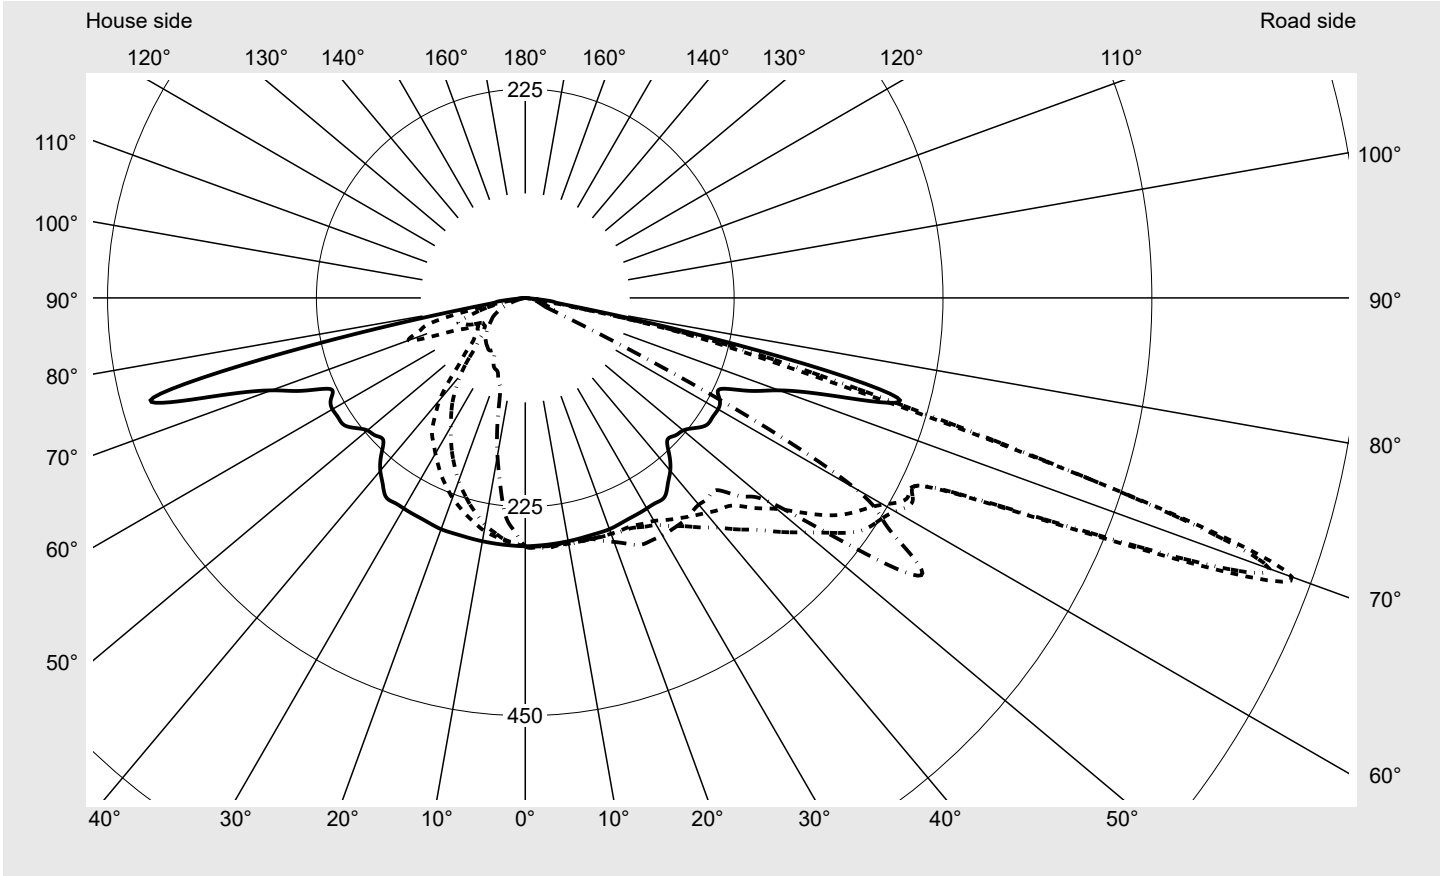

Photometric test report

Family Streetlight 21 micro LED	Order number: 5XE1U33T08DB EAN: 4069025148902	LP number 59536_188
	Version post-top or side-entry mounting, Smart Interface up/down Optic asymmetric, extremely wide distribution (P0.8a) Cover toughened safety glass Lamps LED 3000 K CRI ≥ 70 Controlgear EVG-Smart Interface Rated values Net luminous flux = 5040 lm Power consumption = 39.1 W Luminous efficacy = 128.9 lm/W	serial documentation 18.01.2024

Luminous intensity in cd/klm C180-0 C195-15 C200-20 C270-90 **Imax: 879 cd/klm**

Luminaire output ratios

Eta	100.0%
Eta 0° - 90°	100.0%
Eta 90° - 180°	0.0%

Luminous intensity class acc. to EN13201-2

Class:	G3
Imax 70°	878.7
Imax 80°	57.3
Imax 90°	0.0
Imax >90°	0.0
Imax >95°	0.0

Measurement conditions

DIN EN 13032 and DIN 5032

Photometric test report

Family Streetlight 21 micro LED	Order number: 5XE1U33T08DB EAN: 4069025148902	LP number 59536_188
---	--	-------------------------------

Envelope curve in cd/klm **KMK 70°** **KMK 67.5°** **KMK 65°** **KMK 62.5°** **siteco**

Photometric test report

Family Streetlight 21 micro LED	Order number: 5XE1U33T08DB EAN: 4069025148902	LP number 59536_188
Table of values for luminous intensities		Maximum luminous intensity