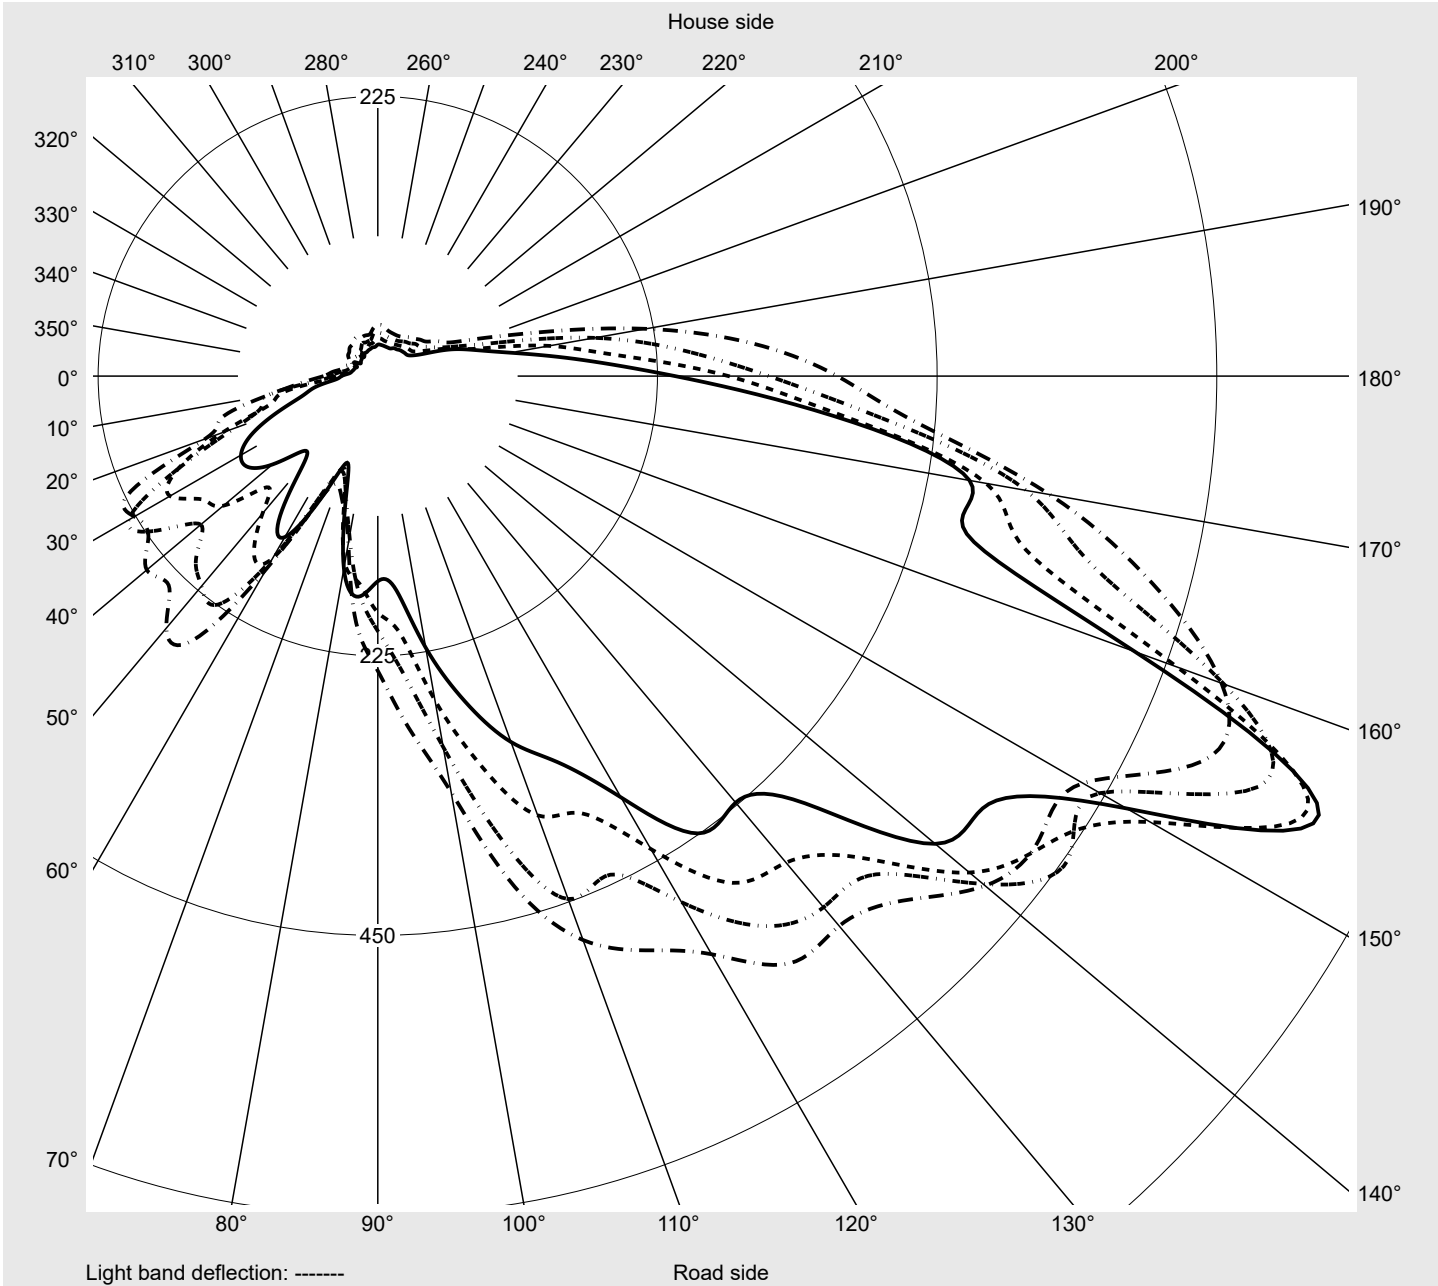

Photometric test report

Family Streetlight 11 mini LED	Order number: 5XC2E61G08HE EAN: 4058352991213	LP number 58931_211
	Version post-top or side-entry mounting Optic pedestrian crossing, asymmetric left distribution (PC-L) Cover transparent, PMMA Lamps LED 2700 K CRI ≥ 70 Controlgear ECG SITECO iQ Rated values Net luminous flux = 6450 lm Power consumption = 58.5 W Luminous efficacy = 110.3 lm/W	serial documentation 28.11.2023

Luminous intensity in cd/klm C180-0 C270-90 C335-155 C340-160 **Imax: 835 cd/klm**

Luminaire output ratios	
Eta	100.0%
Eta 0° - 90°	100.0%
Eta 90° - 180°	0.0%

Luminous intensity class acc. to EN13201-2	
Class:	G3
Imax 70°	745.4
Imax 80°	99.8
Imax 90°	0.0
Imax >90°	0.0
Imax >95°	0.0

Measurement conditions
DIN EN 13032 and DIN 5032

Photometric test report

Family Streetlight 11 mini LED	Order number: 5XC2E61G08HE EAN: 4058352991213	LP number 58931_211
--	--	-------------------------------

Envelope curve in cd/klm **KMK 67.5°** **KMK 65°** **KMK 62.5°** **KMK 60°** **siteco**

Photometric test report

Family Streetlight 11 mini LED	Order number: 5XC2E61G08HE EAN: 4058352991213	LP number 58931_211
Table of values for luminous intensities		Maximum luminous intensity
		siteco