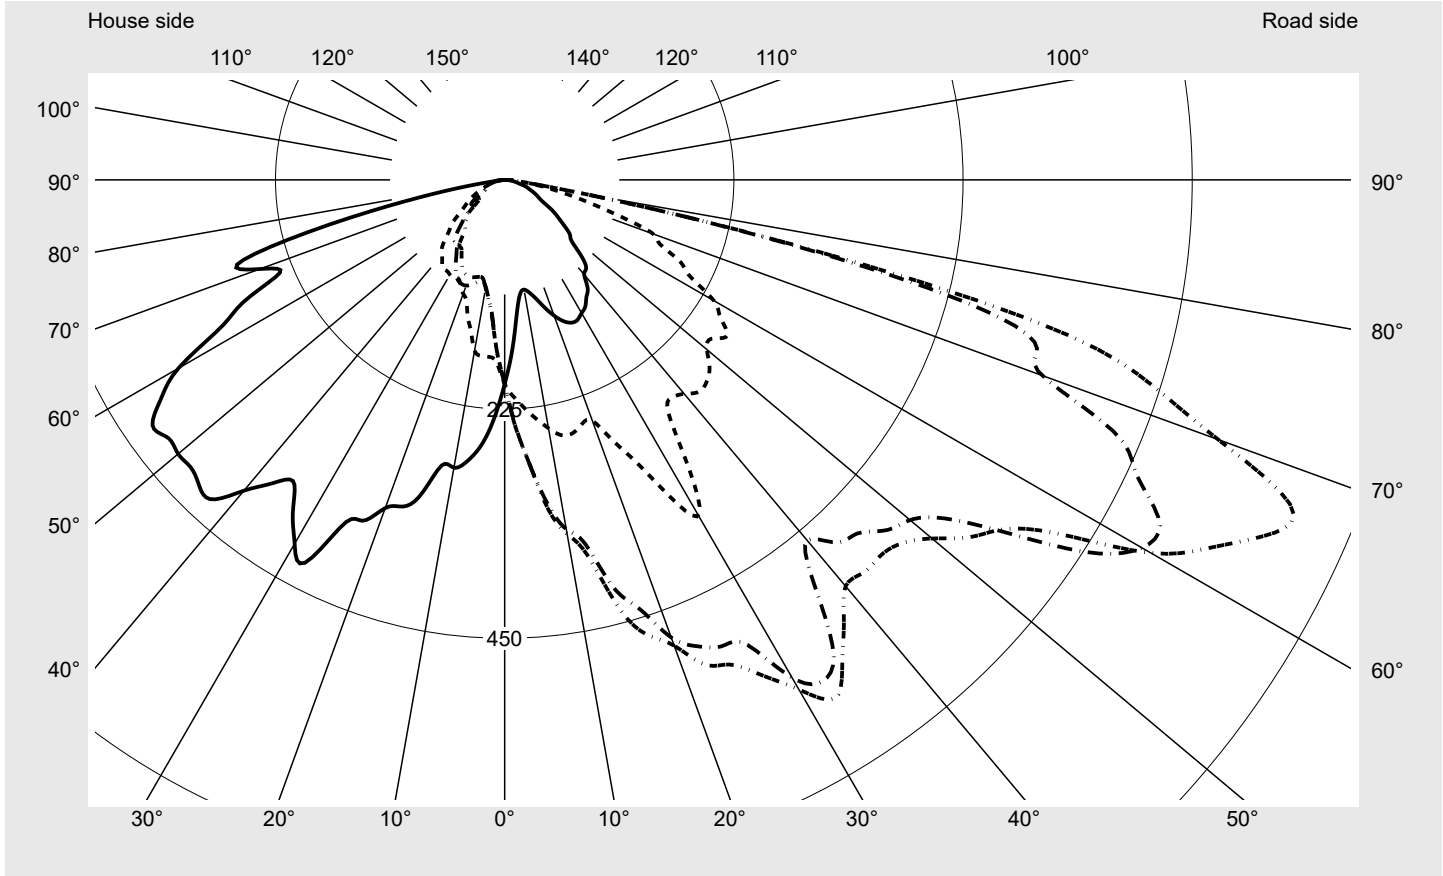

Photometric test report

Family Streetlight 11 mini LED	Order number: 5XC2E61G08HE EAN: 4058352991213	LP number 58931_211
	Version post-top or side-entry mounting Optic pedestrian crossing, asymmetric left distribution (PC-L) Cover transparent, PMMA Lamps LED 2700 K CRI ≥ 70 Controlgear ECG SITECO iQ Rated values Net luminous flux = 6450 lm Power consumption = 58.5 W Luminous efficacy = 110.3 lm/W	serial documentation 28.11.2023

Luminous intensity in cd/klm C180-0 C270-90 C335-155 C340-160 **Imax: 835 cd/klm**

Luminaire output ratios	
Eta	100.0%
Eta 0° - 90°	100.0%
Eta 90° - 180°	0.0%

Luminous intensity class acc. to EN13201-2	
Class:	G3
Imax 70°	745.4
Imax 80°	99.8
Imax 90°	0.0
Imax >90°	0.0
Imax >95°	0.0

Measurement conditions
DIN EN 13032 and DIN 5032

Photometric test report

Family Streetlight 11 mini LED	Order number: 5XC2E61G08HE EAN: 4058352991213	LP number 58931_211
--	--	-------------------------------

Envelope curve in cd/klm **KMK 67.5°** **KMK 65°** **KMK 62.5°** **KMK 60°** **siteco**

Photometric test report

Family Streetlight 11 mini LED	Order number: 5XC2E61G08HE EAN: 4058352991213	LP number 58931_211
Table of values for luminous intensities		Maximum luminous intensity
		siteco