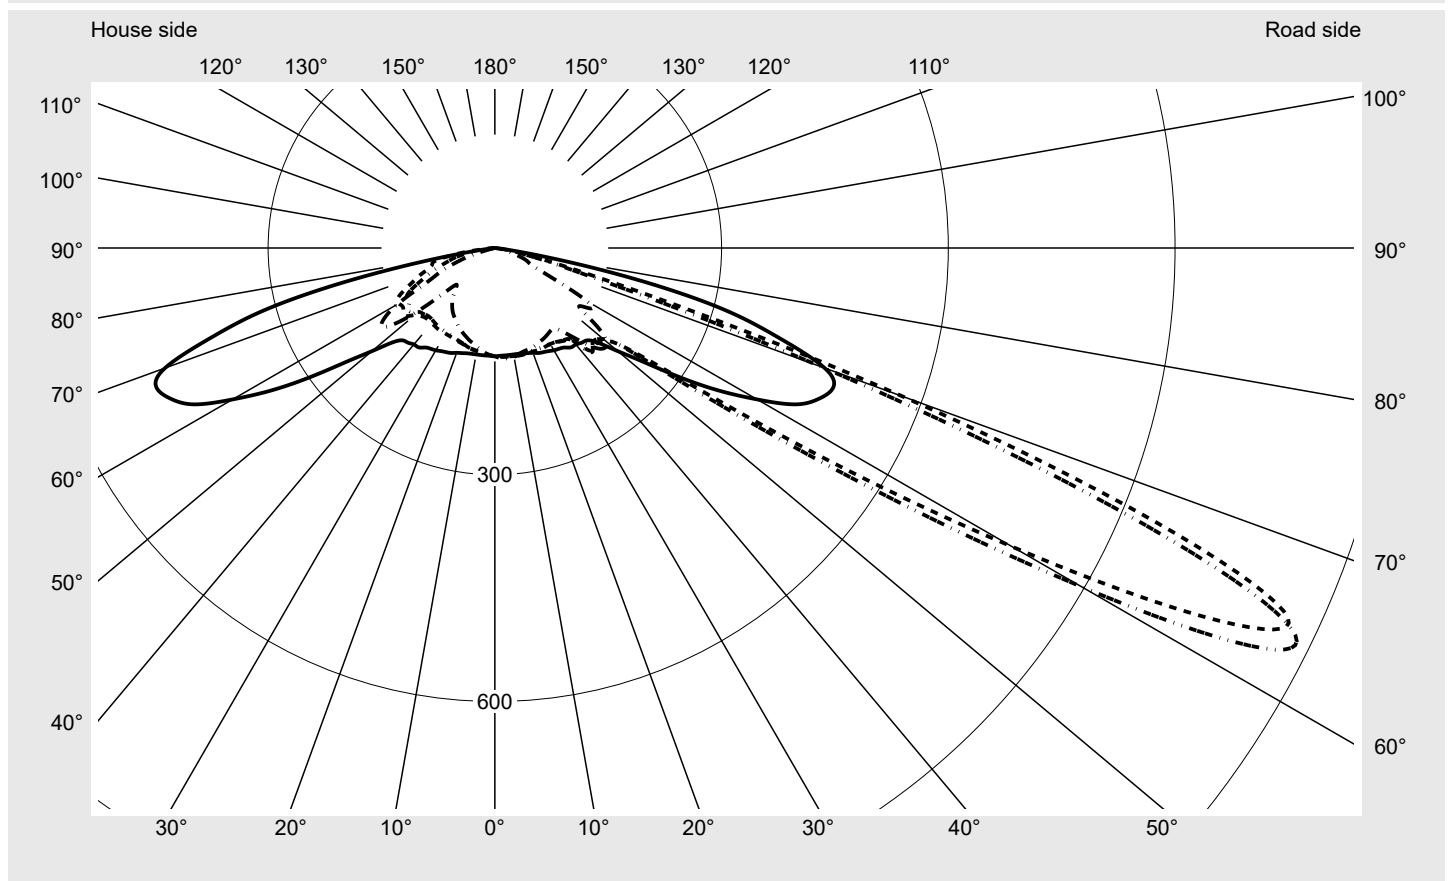

Photometric test report

Family
Streetlight 21 micro easy LED

Order number: 5XE5P47N08DB
EAN: 4058352897270

LP number
59337_426

Version post-top or side-entry mounting, NEMA 7 pin (DALI)
Optic asymmetric, wide distribution (ST1.5a)
Cover toughened safety glass
Lamps LED 4000 K | CRI ≥ 70
Controlgear ECG-DALI Plus
Rated values Net luminous flux = 5230 lm
 Power consumption = 39.1 W
 Luminous efficacy = 133.8 lm/W

serial
documentation
16.06.2023

sitEco

Luminous intensity in cd/klm

C180-0

C215-35

C217,5-37,5

C270-90

Imax: 1158 cd/klm

Luminaire output ratios

Eta	100.0%
Eta 0° - 90°	100.0%
Eta 90° - 180°	0.0%

Luminous intensity class acc. to EN13201-2

Class:	---
Imax 70°	798.1
Imax 80°	214.2
Imax 90°	0.0
Imax >90°	0.0
Imax >95°	0.0

Measurement conditions

DIN EN 13032 and DIN 5032

Photometric test report

Family Streetlight 21 micro easy LED	Order number: 5XE5P47N08DB EAN: 4058352897270	LP number 59337_426
--	--	-------------------------------

Envelope curve in cd/klm **KMK 65°** **KMK 62.5°** **KMK 60°** **KMK 57.5°** **siteco**