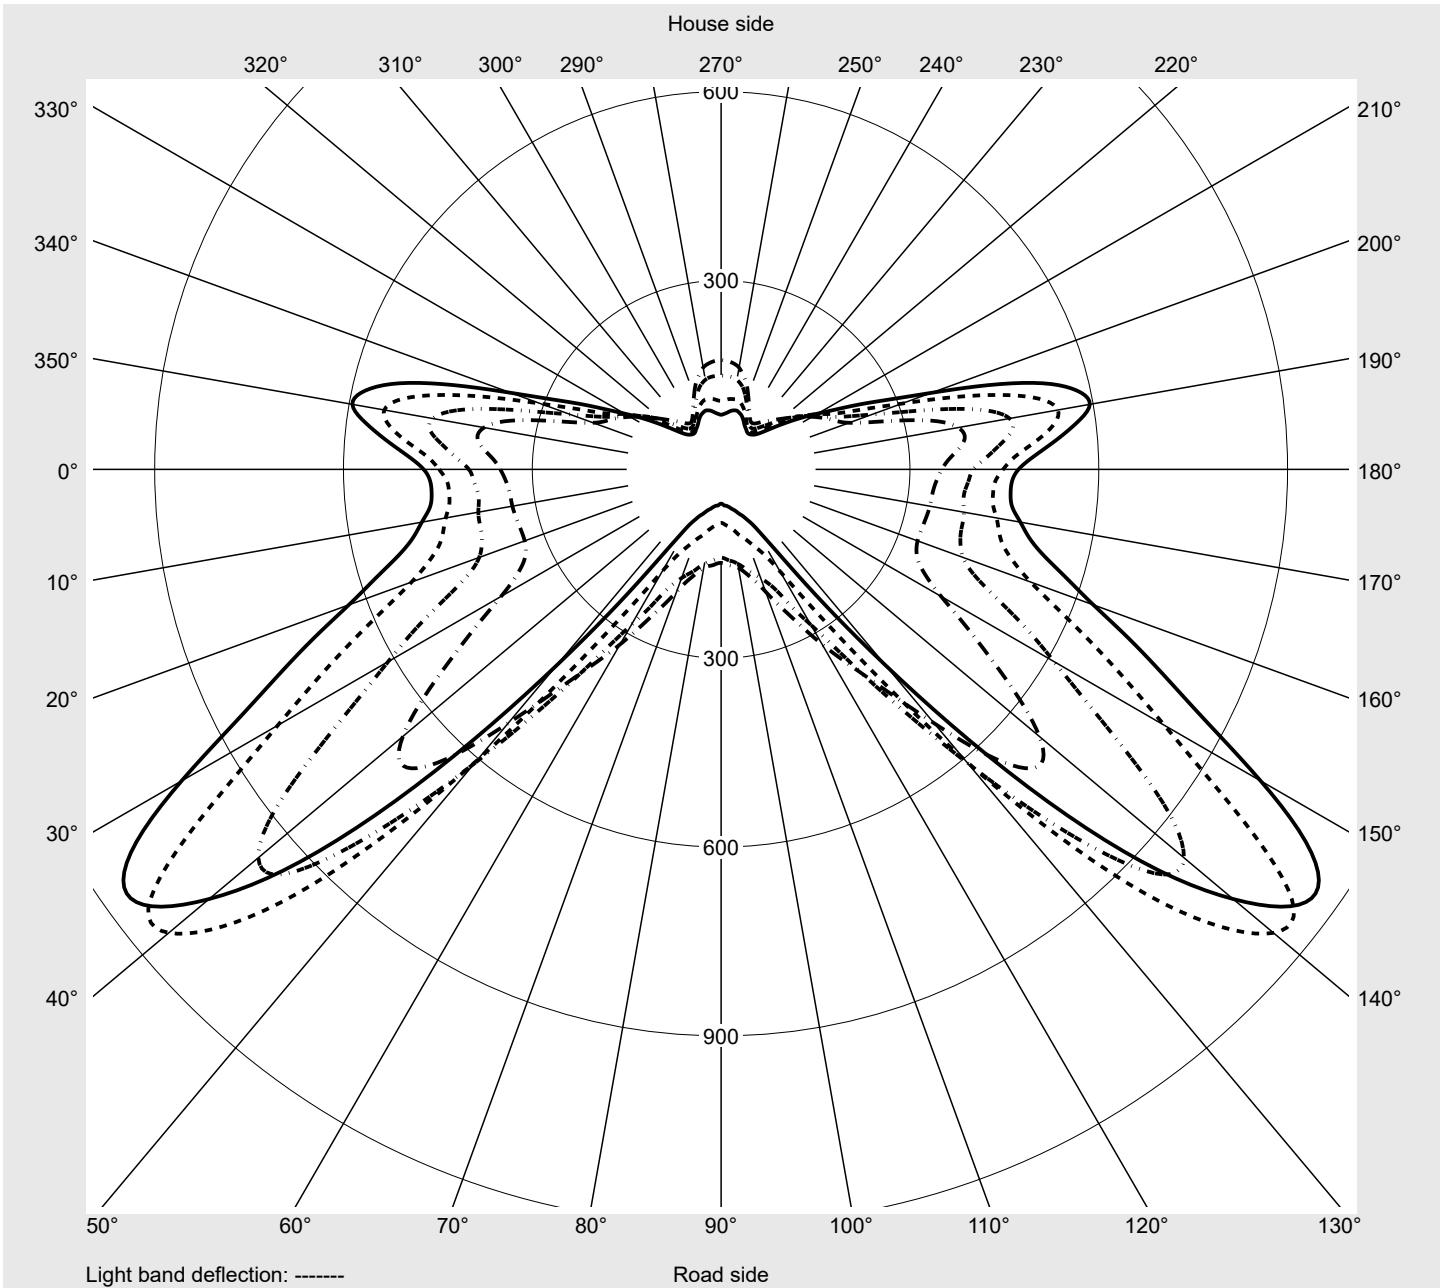

Photometric test report

Family
Streetlight 21 micro easy LED

Order number: 5XE5P47N08DB
EAN: 4058352897270

LP number
59337_426

Version post-top or side-entry mounting, NEMA 7 pin (DALI)
Optic asymmetric, wide distribution (ST1.5a)
Cover toughened safety glass
Lamps LED 4000 K | CRI ≥ 70
Controlgear ECG-DALI Plus
Rated values Net luminous flux = 5230 lm
 Power consumption = 39.1 W
 Luminous efficacy = 133.8 lm/W

serial
documentation
16.06.2023

sitEco

Luminous intensity in cd/klm

C180-0

C215-35

C217,5-37,5

C270-90

Imax: 1158 cd/klm

Luminaire output ratios

Eta	100.0%
Eta 0° - 90°	100.0%
Eta 90° - 180°	0.0%

Luminous intensity class acc. to EN13201-2

Class:	---
Imax 70°	798.1
Imax 80°	214.2
Imax 90°	0.0
Imax >90°	0.0
Imax >95°	0.0

Measurement conditions

DIN EN 13032 and DIN 5032

Photometric test report

Family Streetlight 21 micro easy LED	Order number: 5XE5P47N08DB EAN: 4058352897270	LP number 59337_426
--	--	-------------------------------

Envelope curve in cd/klm **KMK 65°** **KMK 62.5°** **KMK 60°** **KMK 57.5°** **siteco**