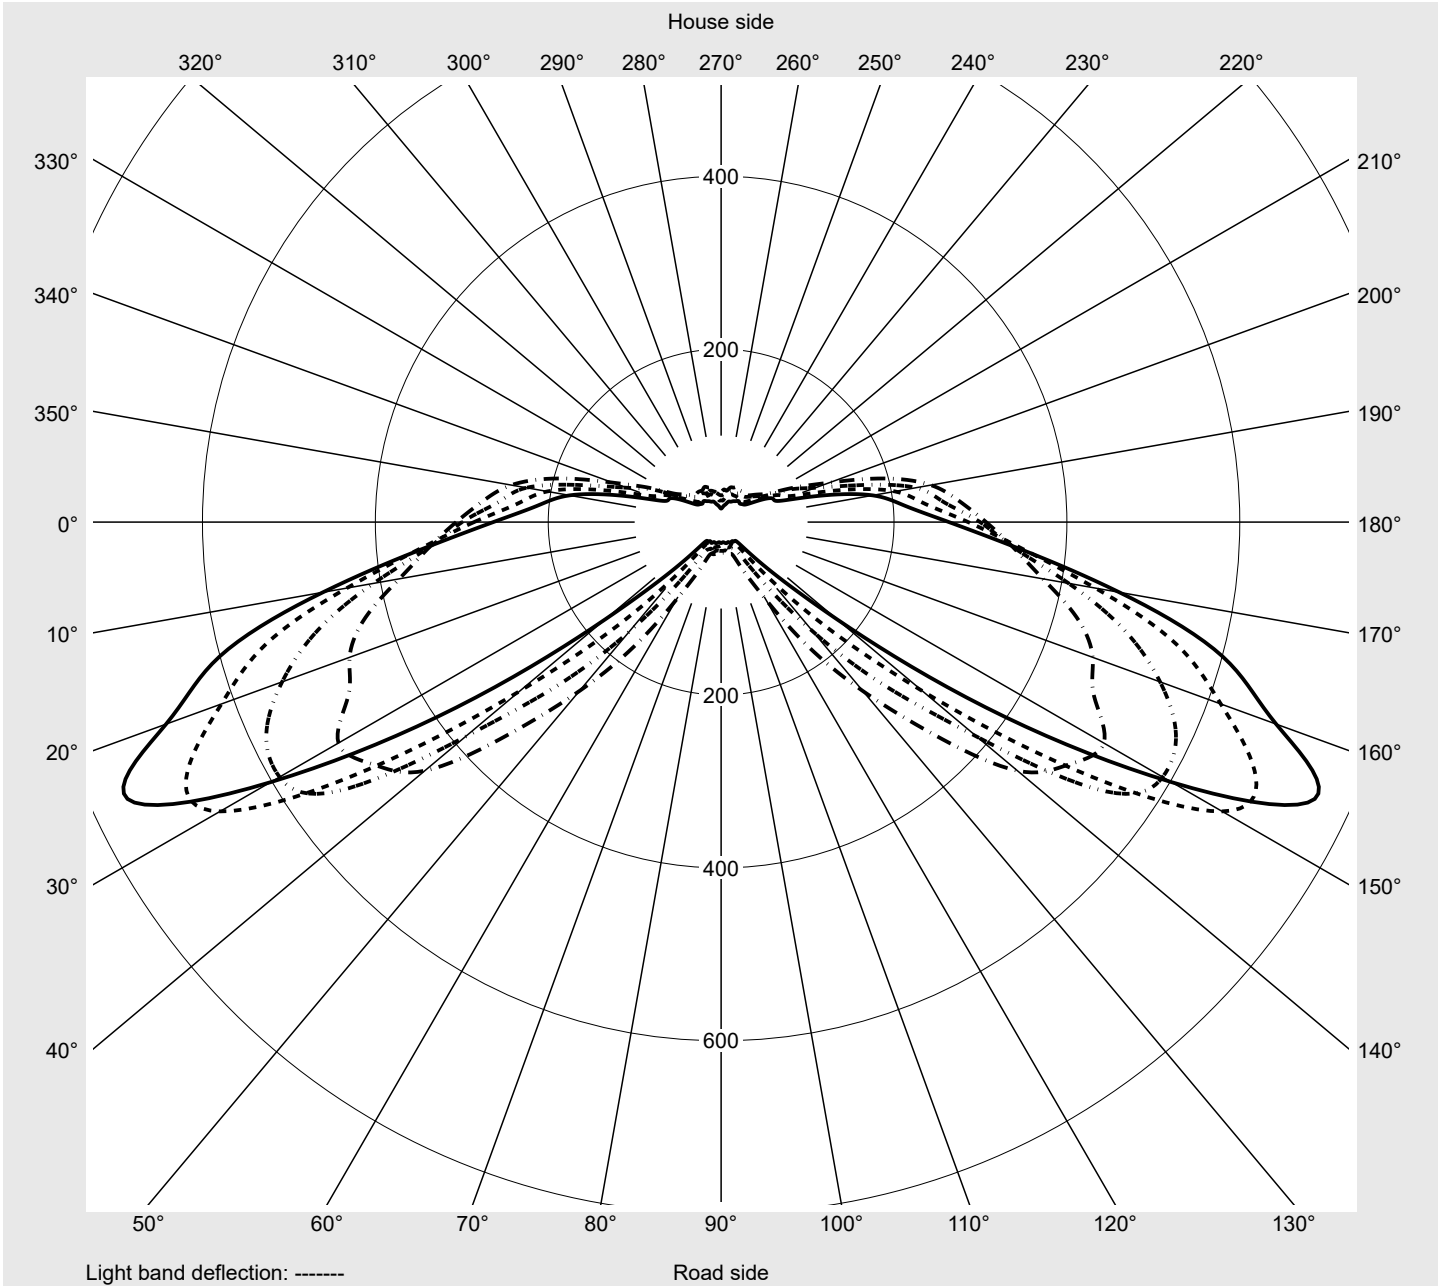

Photometric test report

Family Streetlight 21 micro easy LED	Order number: 5XE5D67N08DB EAN: 4058352897119	LP number 59076_1196
	Version post-top or side-entry mounting, NEMA 7 pin (DALI)	serial documentation 16.06.2023
	Optic asymmetric, wide distribution (ST1.0a)	
	Cover toughened safety glass	
	Lamps LED 2700 K CRI ≥ 70	
	Controlgear ECG-DALI Plus	
	Rated values Net luminous flux = 4580 lm Power consumption = 39.1 W Luminous efficacy = 117.1 lm/W	

Luminous intensity in cd/klm C180-0 C205-25 C210-30 C270-90 **Imax: 758 cd/klm**

Luminaire output ratios	
Eta	100.0%
Eta 0° - 90°	100.0%
Eta 90° - 180°	0.0%

Luminous intensity class acc. to EN13201-2	
Class:	G3
Imax 70°	757.8
Imax 80°	95.1
Imax 90°	0.0
Imax >90°	0.0
Imax >95°	0.0

Measurement conditions
 DIN EN 13032 and DIN 5032

Photometric test report

Family Streetlight 21 micro easy LED	Order number: 5XE5D67N08DB EAN: 4058352897119	LP number 59076_1196
--	--	--------------------------------

Envelope curve in cd/klm **KMK 70°** **KMK 67.5°** **KMK 65°** **KMK 62.5°** **siteco**

Photometric test report

Family Streetlight 21 micro easy LED	Order number: 5XE5D67N08DB EAN: 4058352897119	LP number 59076_1196
Table of values for luminous intensities		Maximum luminous intensity
siteco		