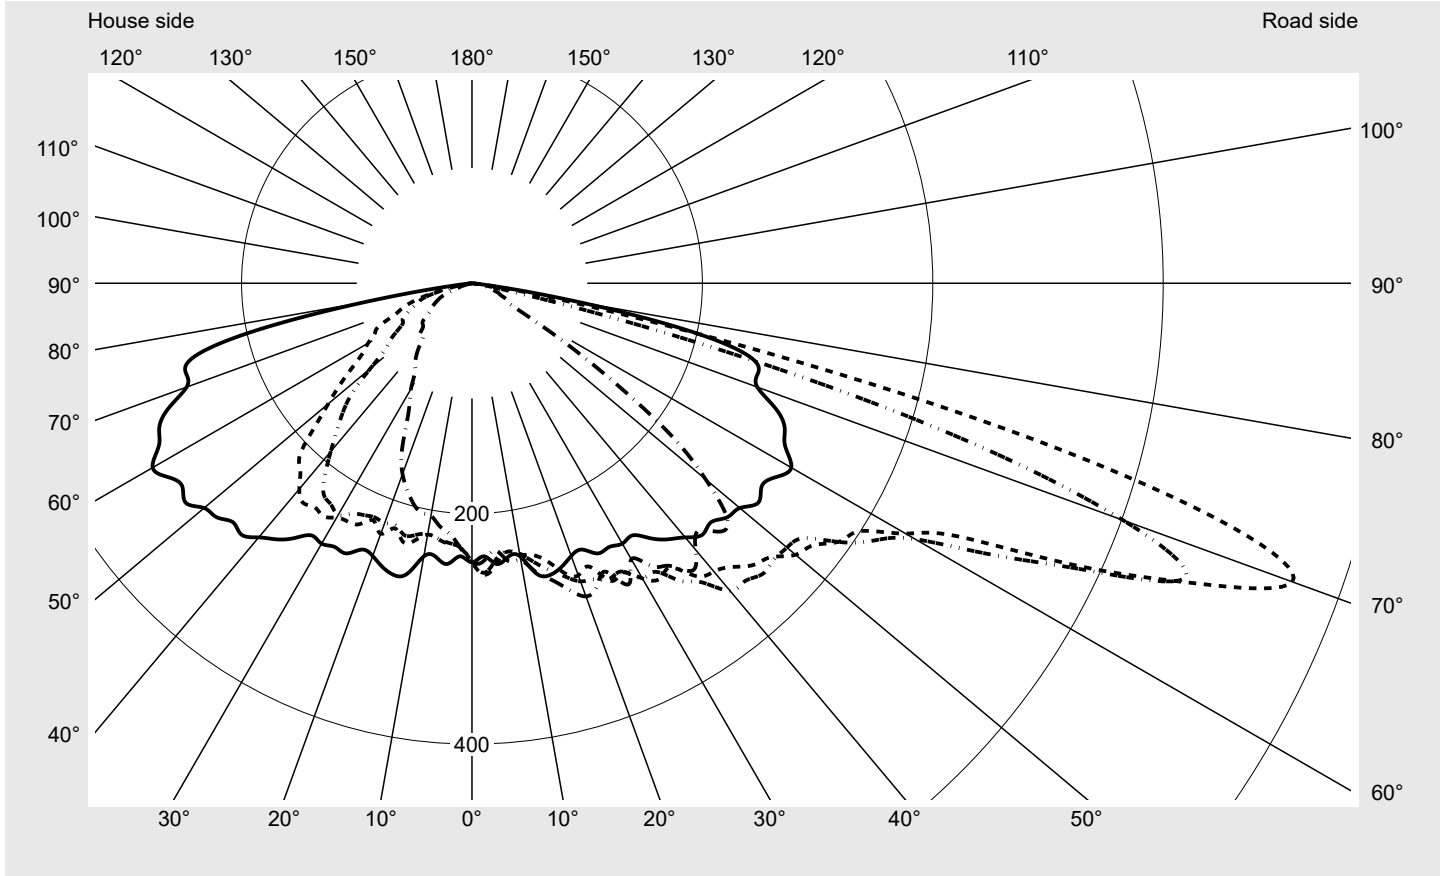

Photometric test report

Family Streetlight 21 micro easy LED	Order number: 5XE5D67N08DB EAN: 4058352897119	LP number 59076_1196
	Version post-top or side-entry mounting, NEMA 7 pin (DALI)	serial documentation 16.06.2023
	Optic asymmetric, wide distribution (ST1.0a)	
	Cover toughened safety glass	
	Lamps LED 2700 K CRI ≥ 70	
	Controlgear ECG-DALI Plus	
	Rated values Net luminous flux = 4580 lm Power consumption = 39.1 W Luminous efficacy = 117.1 lm/W	

Luminous intensity in cd/klm C180-0 C205-25 C210-30 C270-90 **Imax: 758 cd/klm**

Luminaire output ratios	
Eta	100.0%
Eta 0° - 90°	100.0%
Eta 90° - 180°	0.0%

Luminous intensity class acc. to EN13201-2	
Class:	G3
Imax 70°	757.8
Imax 80°	95.1
Imax 90°	0.0
Imax >90°	0.0
Imax >95°	0.0

Measurement conditions
 DIN EN 13032 and DIN 5032

Photometric test report

Family Streetlight 21 micro easy LED	Order number: 5XE5D67N08DB EAN: 4058352897119	LP number 59076_1196
--	--	--------------------------------

Envelope curve in cd/klm **KMK 70°** **KMK 67.5°** **KMK 65°** **KMK 62.5°** **siteco**

Photometric test report

Family Streetlight 21 micro easy LED	Order number: 5XE5D67N08DB EAN: 4058352897119	LP number 59076_1196
Table of values for luminous intensities		Maximum luminous intensity
siteco		