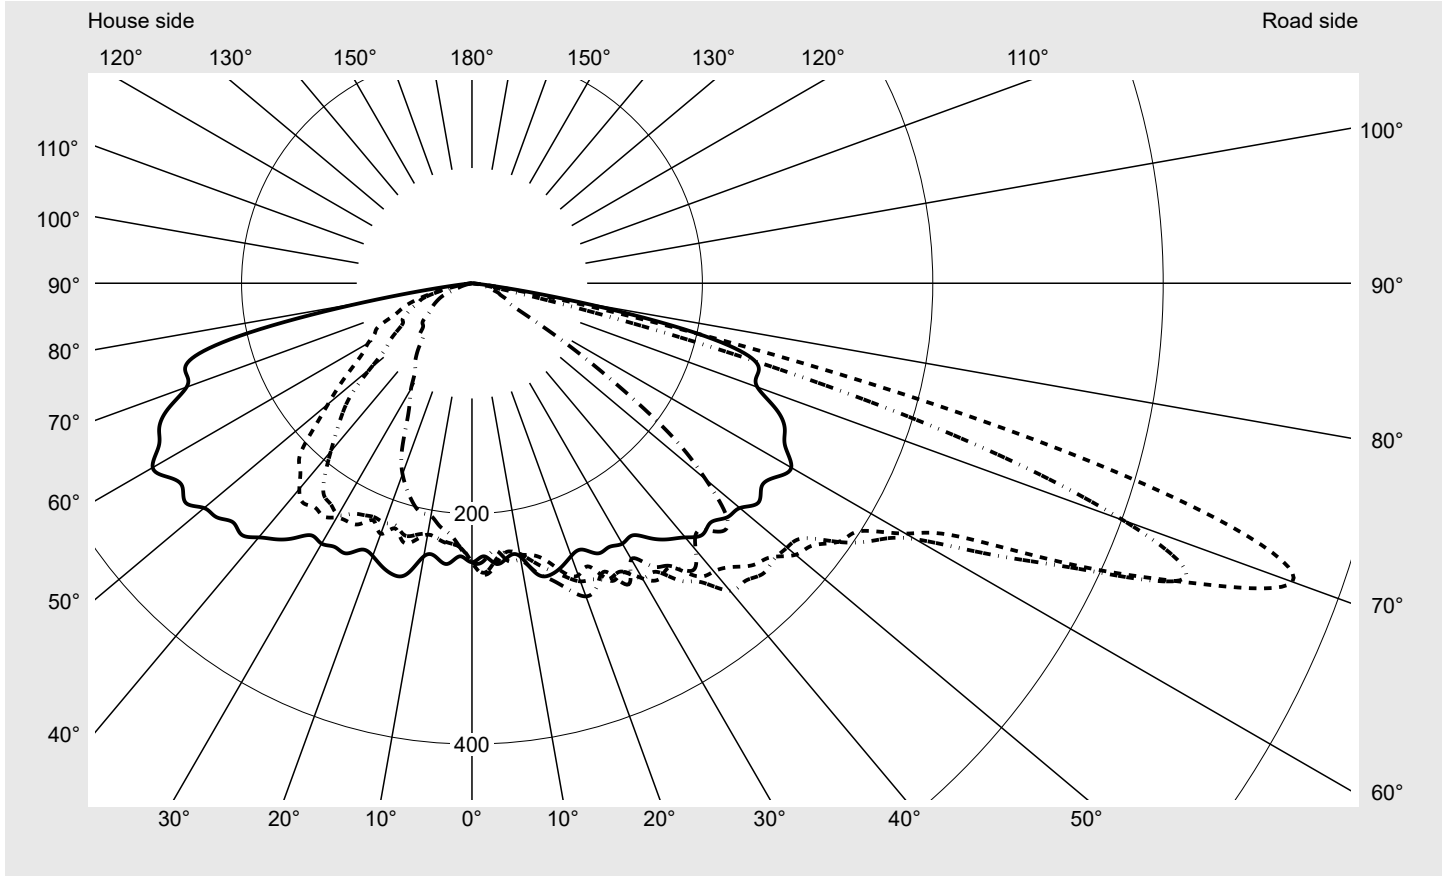

Photometric test report

Family Streetlight 21 micro easy LED	Order number: 5XE5D27N08DB EAN: 4058352897034	LP number 59076_1180
	Version post-top or side-entry mounting, NEMA 7 pin (DALI)	serial documentation 16.06.2023
	Optic asymmetric, wide distribution (ST1.0a)	
	Cover toughened safety glass	
	Lamps LED 2200 K CRI ≥ 70	
	Controlgear ECG-DALI Plus	
	Rated values Net luminous flux = 4230 lm Power consumption = 39.1 W Luminous efficacy = 108.2 lm/W	

Luminous intensity in cd/klm C180-0 C205-25 C210-30 C270-90 **Imax: 758 cd/klm**

Luminaire output ratios

Eta	100.0%
Eta 0° - 90°	100.0%
Eta 90° - 180°	0.0%

Luminous intensity class acc. to EN13201-2

Class:	G3
Imax 70°	757.8
Imax 80°	95.1
Imax 90°	0.0
Imax >90°	0.0
Imax >95°	0.0

Envelope curve in cd/klm **KMK 70°** **KMK 67.5°** **KMK 65°** **KMK 62.5°** **siteco**

Photometric test report

Family Streetlight 21 micro easy LED	Order number: 5XE5D27N08DB EAN: 4058352897034	LP number 59076_1180
Table of values for luminous intensities		Maximum luminous intensity
		siteco