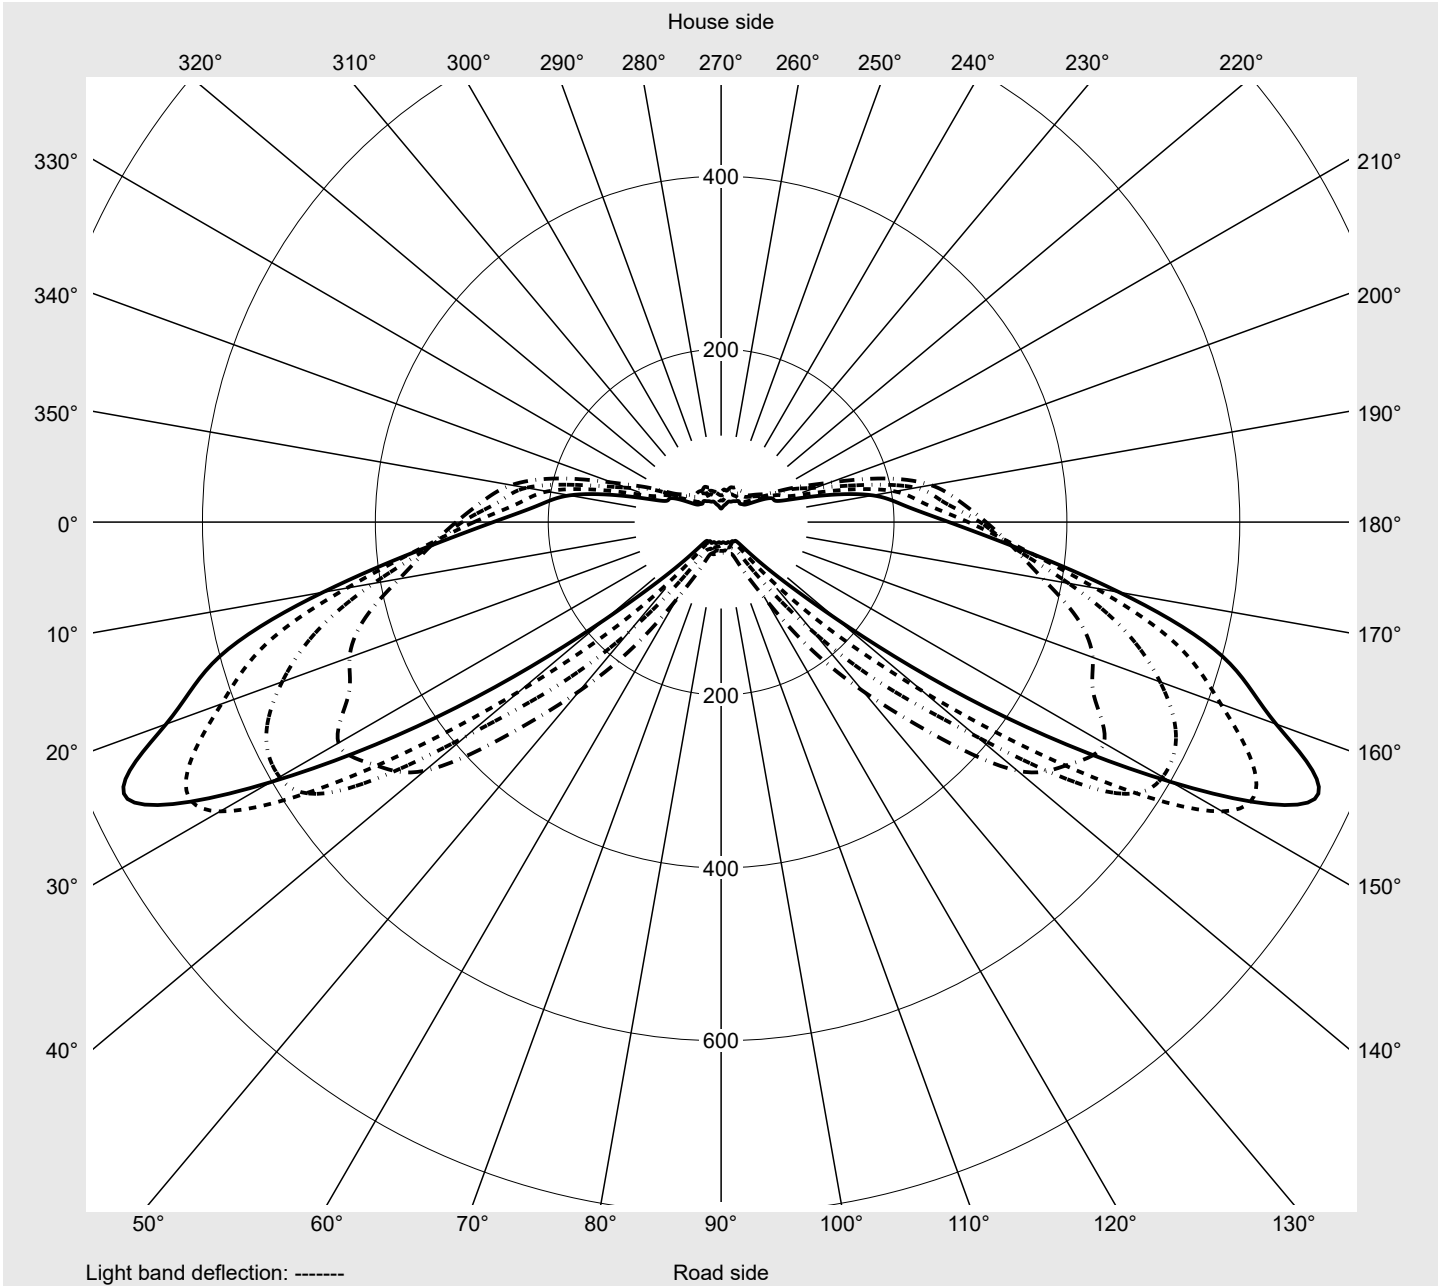

Photometric test report

Family Streetlight 21 micro easy LED	Order number: 5XE5D27N08DB EAN: 4058352897034	LP number 59076_1180
	Version post-top or side-entry mounting, NEMA 7 pin (DALI)	serial documentation 16.06.2023
	Optic asymmetric, wide distribution (ST1.0a)	
	Cover toughened safety glass	
	Lamps LED 2200 K CRI ≥ 70	
	Controlgear ECG-DALI Plus	
	Rated values Net luminous flux = 4230 lm Power consumption = 39.1 W Luminous efficacy = 108.2 lm/W	

Luminous intensity in cd/klm C180-0 C205-25 C210-30 C270-90 **Imax: 758 cd/klm**

Luminaire output ratios

Eta	100.0%
Eta 0° - 90°	100.0%
Eta 90° - 180°	0.0%

Luminous intensity class acc. to EN13201-2

Class:	G3
Imax 70°	757.8
Imax 80°	95.1
Imax 90°	0.0
Imax >90°	0.0
Imax >95°	0.0

Measurement conditions

DIN EN 13032 and DIN 5032

Photometric test report

Family Streetlight 21 micro easy LED	Order number: 5XE5D27N08DB EAN: 4058352897034	LP number 59076_1180
--	--	---------------------------------------

Envelope curve in cd/klm **KMK 70°** **KMK 67.5°** **KMK 65°** **KMK 62.5°** **siteco**

Photometric test report

Family Streetlight 21 micro easy LED	Order number: 5XE5D27N08DB EAN: 4058352897034	LP number 59076_1180
Table of values for luminous intensities		Maximum luminous intensity
		siteco