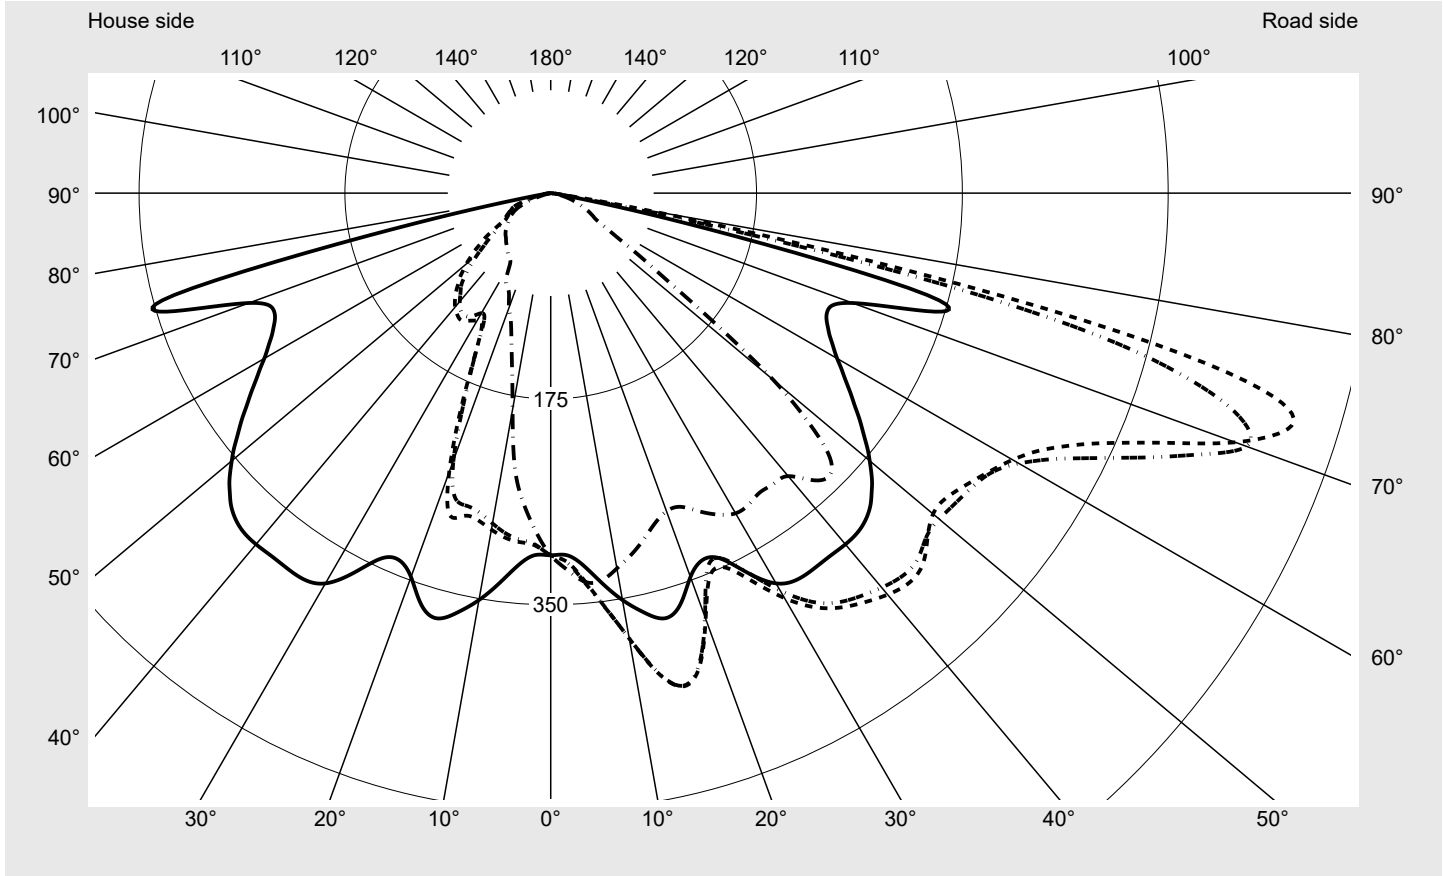

Photometric test report

Family Streetlight 21 micro easy LED	Order number: 5XE5B47N08CB EAN: 4058352896976	LP number 59065_1126
	Version	post-top or side-entry mounting, NEMA 7 pin (DALI)
	Optic	asymmetric, wide distribution (ST0.5a)
	Cover	toughened safety glass
	Lamps	LED 4000 K CRI ≥ 70
	Controlgear	ECG-DALI Plus
Rated values	Net luminous flux = 2380 lm Power consumption = 15.8 W Luminous efficacy = 150.6 lm/W	serial documentation 16.06.2023
		

Luminous intensity in cd/klm
C180-0
C205-25
C207.5-27.5
C270-90
Imax: 661 cd/klm

Luminaire output ratios	
Eta	100.0%
Eta 0° - 90°	100.0%
Eta 90° - 180°	0.0%

Luminous intensity class acc. to EN13201-2	
Class:	G3
Imax 70°	629.6
Imax 80°	99.6
Imax 90°	0.0
Imax >90°	0.0
Imax >95°	0.0