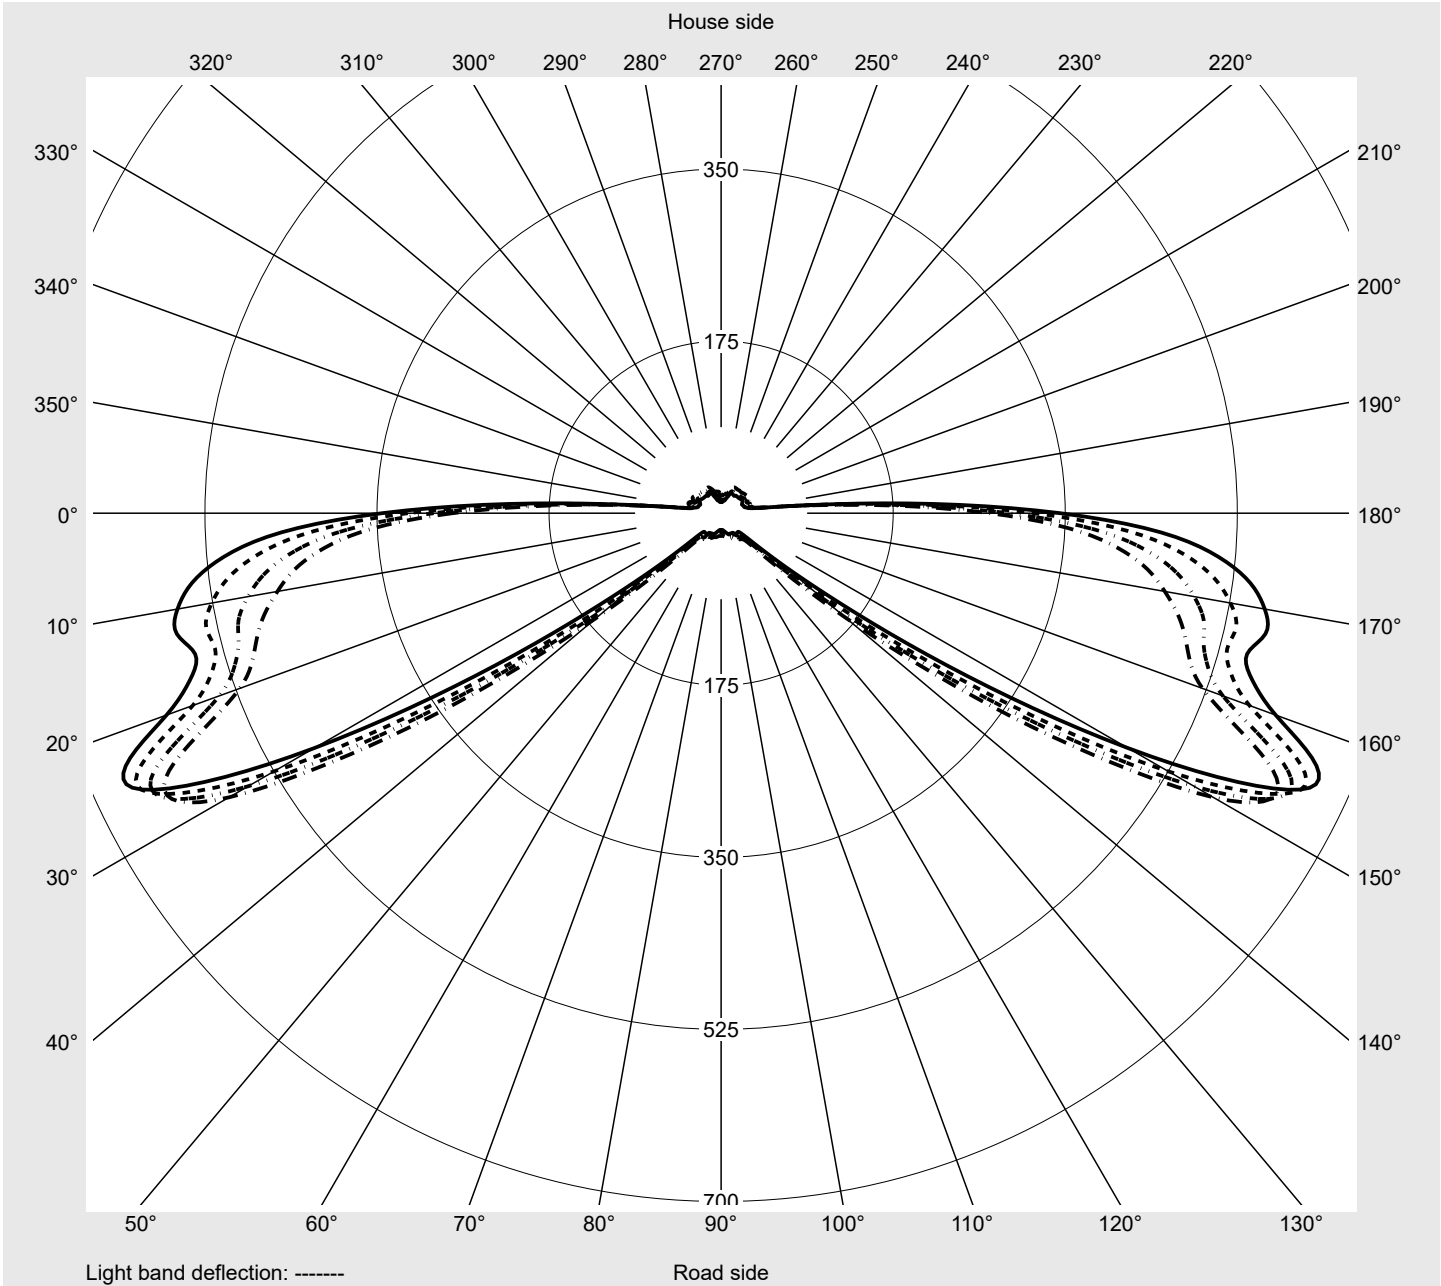

Photometric test report

Family Streetlight 21 micro easy LED	Order number: 5XE5B47N08CB EAN: 4058352896976	LP number 59065_1126
	Version	post-top or side-entry mounting, NEMA 7 pin (DALI)
	Optic	asymmetric, wide distribution (ST0.5a)
	Cover	toughened safety glass
	Lamps	LED 4000 K CRI ≥ 70
	Controlgear	ECG-DALI Plus
Rated values	Net luminous flux = 2380 lm Power consumption = 15.8 W Luminous efficacy = 150.6 lm/W	serial documentation 16.06.2023
		

Luminous intensity in cd/klm
C180-0
C205-25
C207.5-27.5
C270-90
Imax: 661 cd/klm

Luminaire output ratios	
Eta	100.0%
Eta 0° - 90°	100.0%
Eta 90° - 180°	0.0%

Luminous intensity class acc. to EN13201-2	
Class:	G3
Imax 70°	629.6
Imax 80°	99.6
Imax 90°	0.0
Imax >90°	0.0
Imax >95°	0.0

Measurement conditions
 DIN EN 13032 and DIN 5032

Photometric test report

Family Streetlight 21 micro easy LED	Order number: 5XE5B47N08CB EAN: 4058352896976	LP number 59065_1126
--	--	--------------------------------

Envelope curve in cd/klm **KMK 73°** **KMK 72°** **KMK 71°** **KMK 70°** **siteco**

Photometric test report

Family Streetlight 21 micro easy LED	Order number: 5XE5B47N08CB EAN: 4058352896976	LP number 59065_1126
Table of values for luminous intensities		Maximum luminous intensity
		siteco