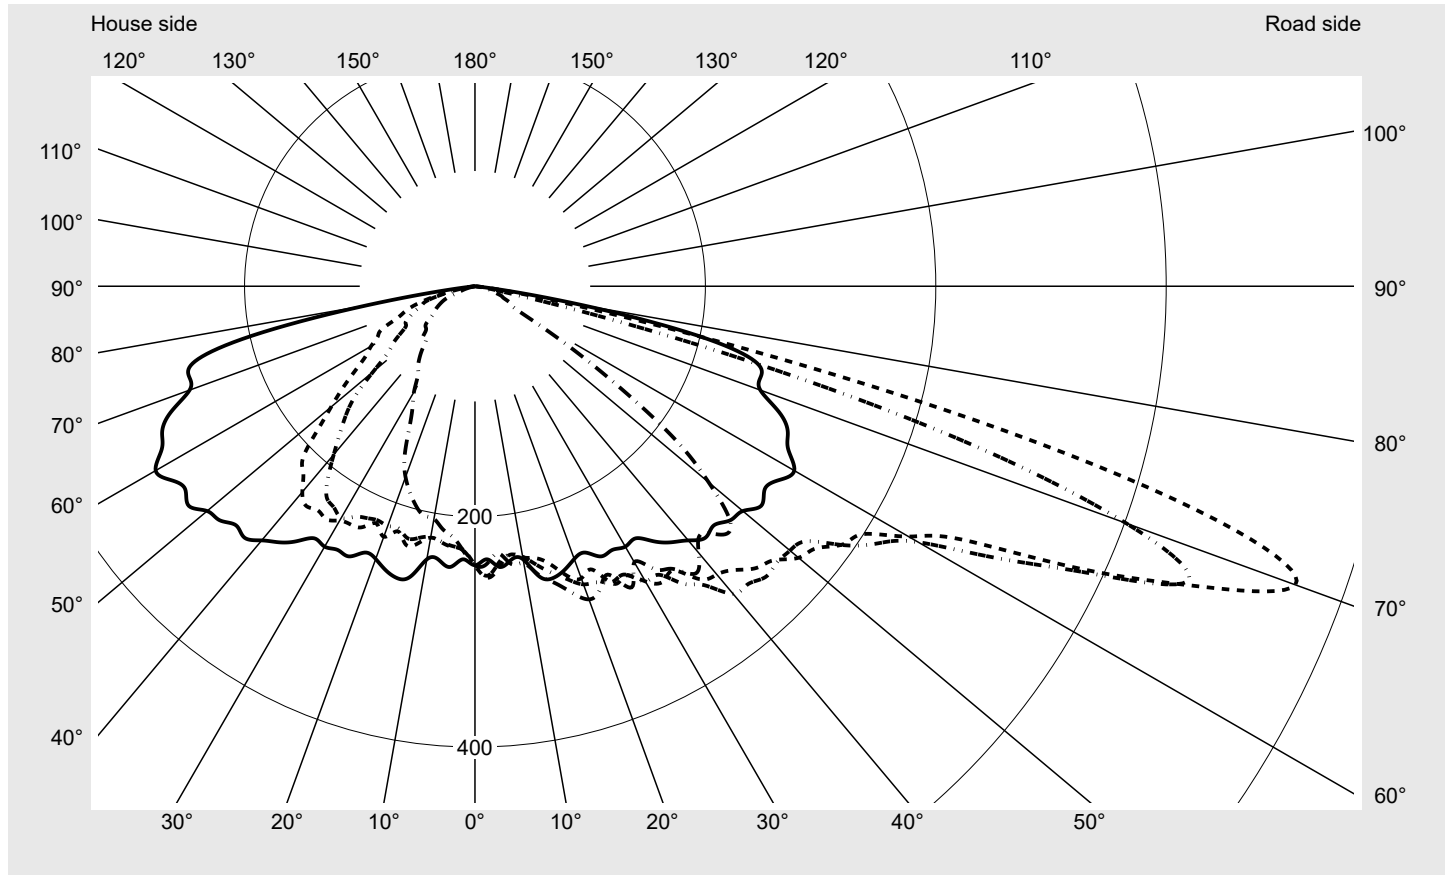

Photometric test report

Family
DL® 50 mini LED

Order number: 5XA248D41F08LE
EAN: 4058352803356

LP number
59076_1053

Version	post-top or side-entry mounting
Optic	asymmetric, wide distribution (ST1.0a)
Cover	toughened safety glass
Lamps	LED 4000 K CRI ≥ 70
Controlgear	ECG SITECO iQ
Rated values	Net luminous flux = 10390 lm Power consumption = 64.1 W Luminous efficacy = 162.1 lm/W

serial
documentation
03.04.2023

siteco

Luminous intensity in cd/klm

C180-0

C205-25

C210-30

C270-90

Imax: 758 cd/klm

Luminaire output ratios

Eta	100.0%
Eta 0° - 90°	100.0%
Eta 90° - 180°	0.0%

Luminous intensity class acc. to EN13201-2

Class:	G3
Imax 70°	757.8
Imax 80°	95.1
Imax 90°	0.0
Imax >90°	0.0
Imax >95°	0.0

Measurement conditions

DIN EN 13032 and DIN 5032

Photometric test report

Family DL® 50 mini LED	Order number: 5XA248D41F08LE EAN: 4058352803356	LP number 59076_1053
---	--	---------------------------------------

Envelope curve in cd/klm **KMK 70°** **KMK 67.5°** **KMK 65°** **KMK 62.5°** **siteco**