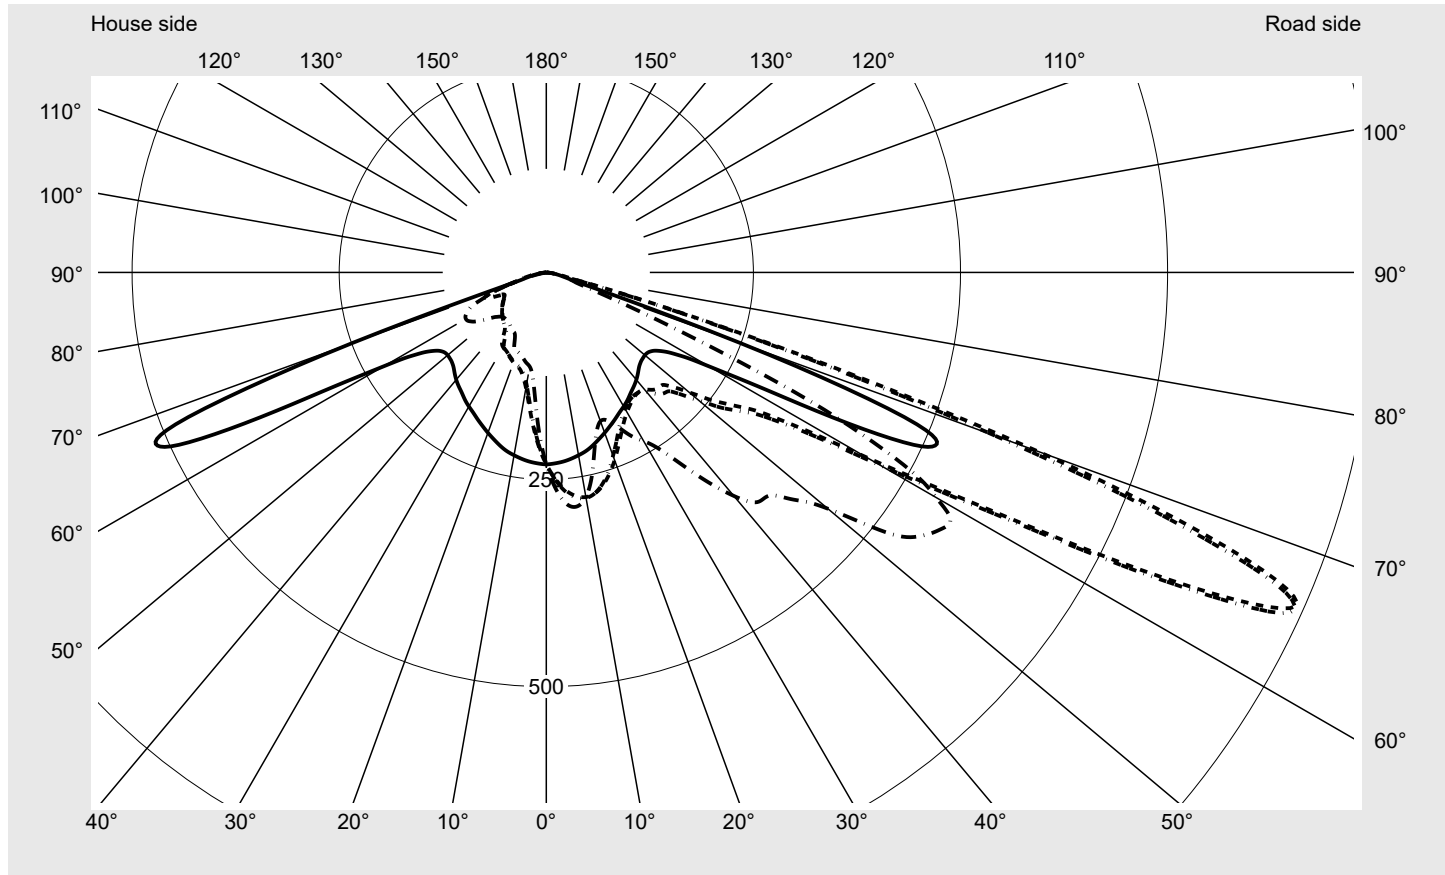

Photometric test report

Family
Streetlight 21 midi easy LED

Order number: 5XE7H33A08MB
EAN: 4058352731512

LP number
59066_327

Version post-top or side-entry mounting
Optic asymmetric distribution (PL52)
Cover toughened safety glass
Lamps LED 3000 K | CRI ≥ 70
Controlgear ECG DIM
Rated values Net luminous flux = 17960 lm
 Power consumption = 136.0 W
 Luminous efficacy = 132.1 lm/W

serial
documentation
15.07.2022

sitEco

Luminous intensity in cd/klm

C180-0

C215-35

C217,5-37,5

C270-90

Imax: 990 cd/klm

Luminaire output ratios

Eta	100.0%
Eta 0° - 90°	100.0%
Eta 90° - 180°	0.0%

Luminous intensity class acc. to EN13201-2

Class:	G3
Imax 70°	685.4
Imax 80°	32.5
Imax 90°	0.0
Imax >90°	0.0
Imax >95°	0.0

Measurement conditions