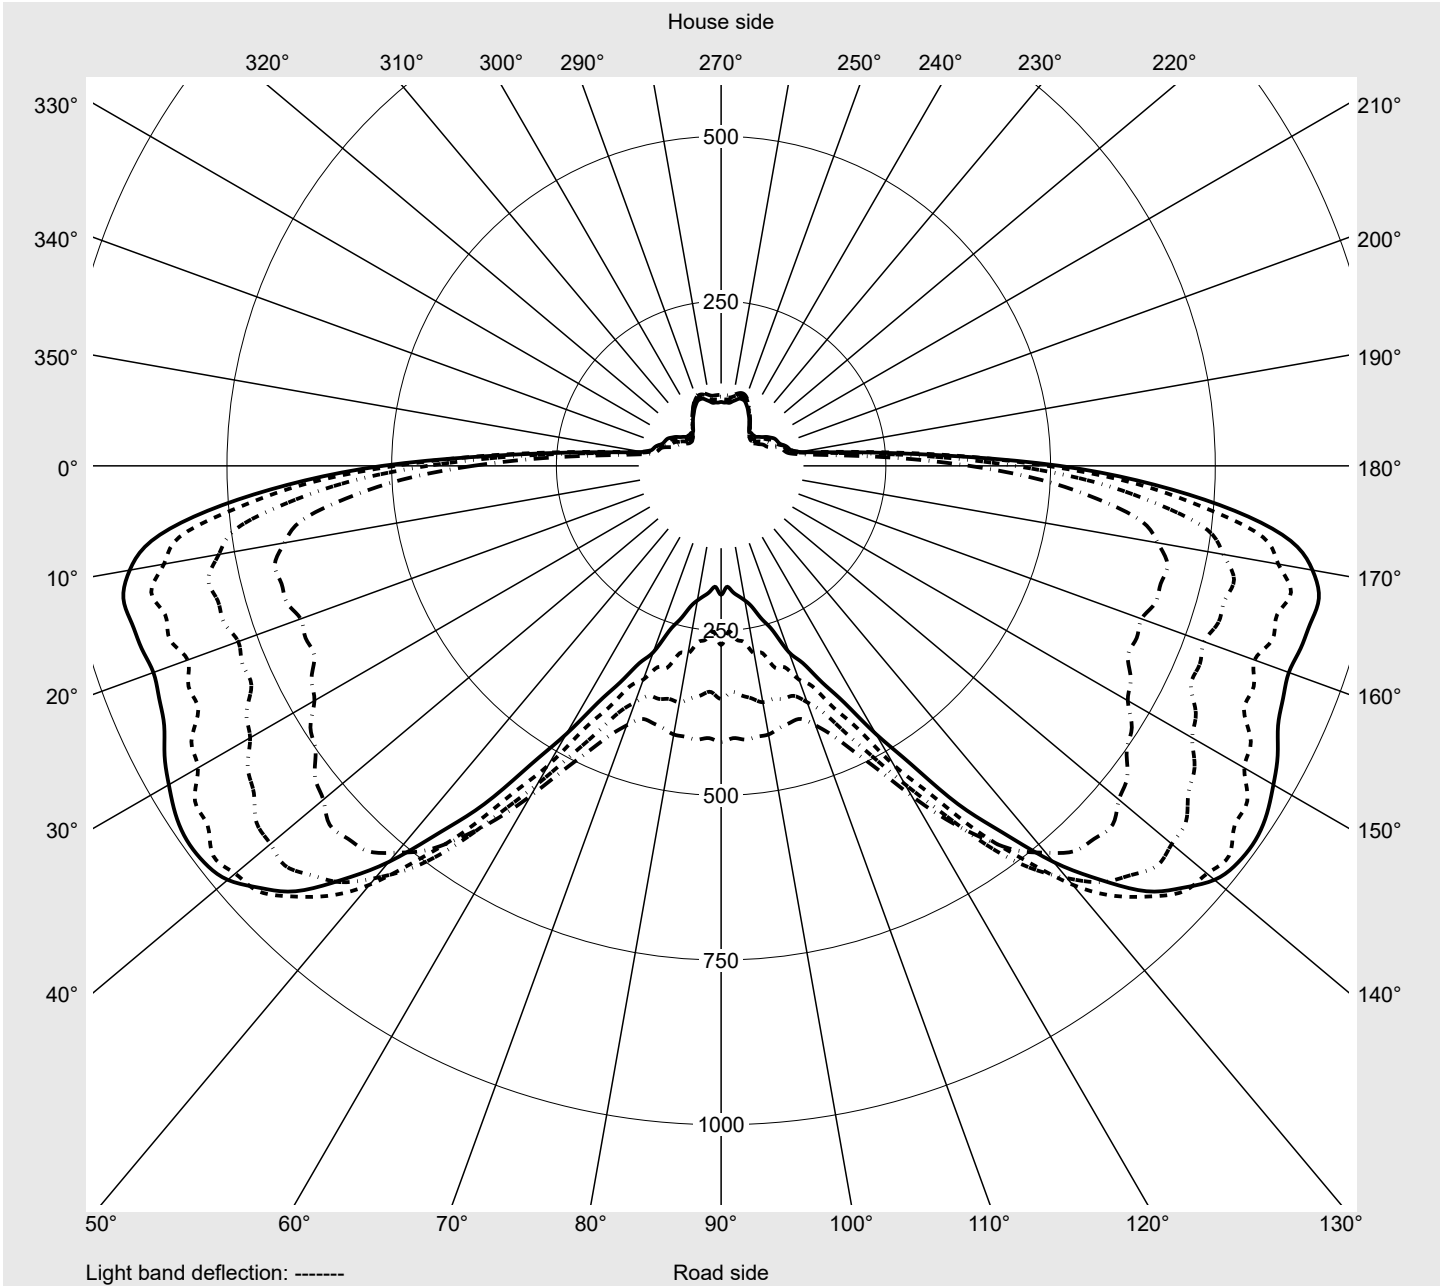

Photometric test report

Family
Streetlight 21 midi easy LED

Order number: 5XE7H33A08MB
EAN: 4058352731512

LP number
59066_327

Version post-top or side-entry mounting
Optic asymmetric distribution (PL52)
Cover toughened safety glass
Lamps LED 3000 K | CRI ≥ 70
Controlgear ECG DIM
Rated values Net luminous flux = 17960 lm
 Power consumption = 136.0 W
 Luminous efficacy = 132.1 lm/W

Luminaire output ratios

Eta	100.0%
Eta 0° - 90°	100.0%
Eta 90° - 180°	0.0%

Luminous intensity class acc. to EN13201-2

Class:	G3
Imax 70°	685.4
Imax 80°	32.5
Imax 90°	0.0
Imax >90°	0.0
Imax >95°	0.0

Measurement conditions

DIN EN 13032 and DIN 5032

Photometric test report

Family Streetlight 21 midi easy LED	Order number: 5XE7H33A08MB EAN: 4058352731512	LP number 59066_327
---	--	--------------------------------------

Envelope curve in cd/klm **KMK 66°** **KMK 65°** **KMK 64°** **KMK 63°** **siteco**