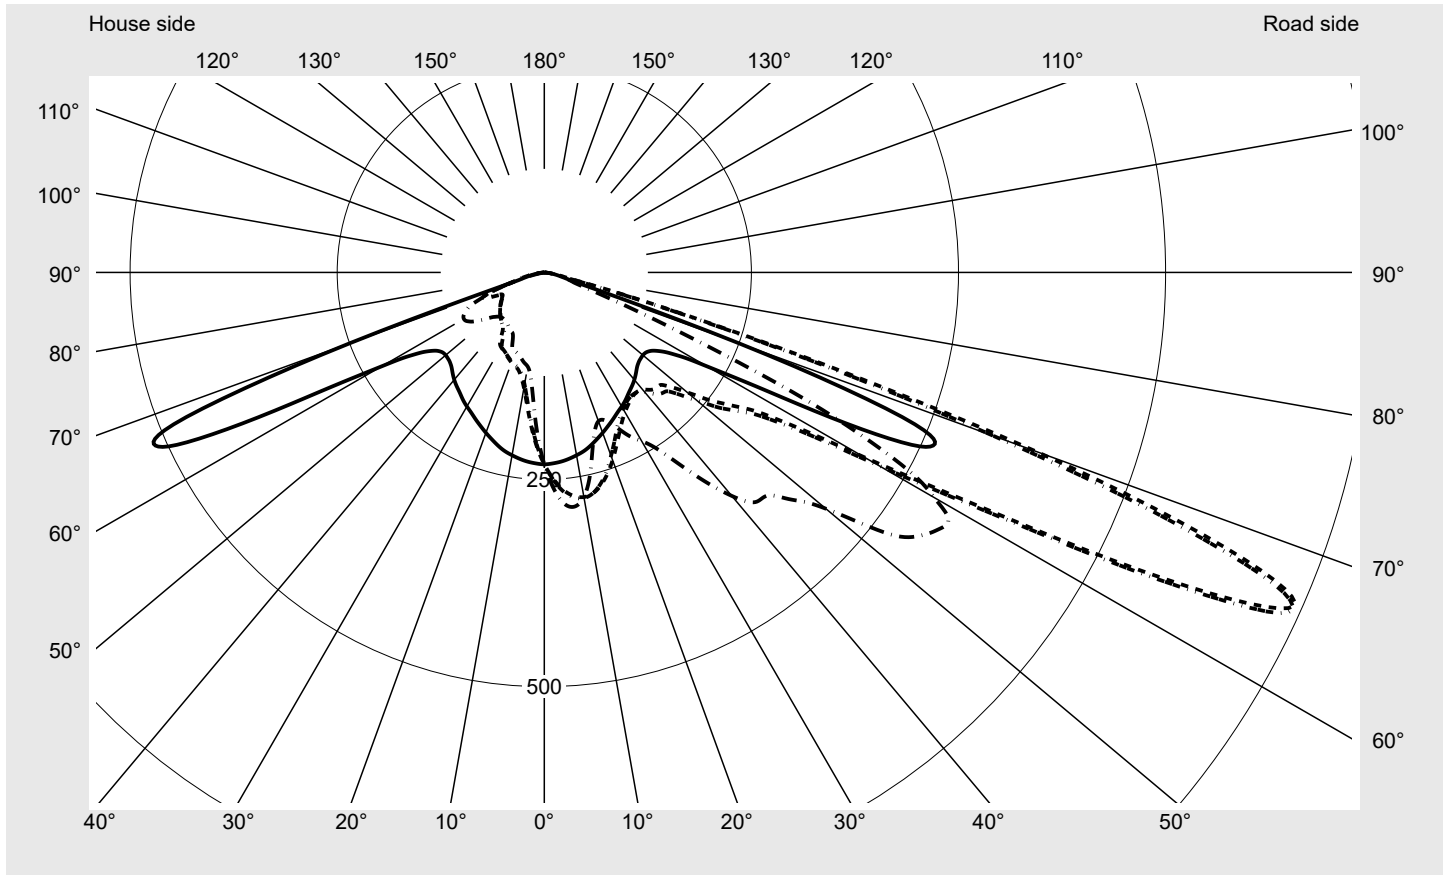

Photometric test report

Family
Streetlight 21 midi easy LED

Order number: 5XE7H33A08LB
EAN: 4058352731482

LP number
59066_322

Version	post-top or side-entry mounting
Optic	asymmetric distribution (PL52)
Cover	toughened safety glass
Lamps	LED 3000 K CRI ≥ 70
Controlgear	ECG DIM
Rated values	Net luminous flux = 14100 lm Power consumption = 98.3 W Luminous efficacy = 143.4 lm/W

serial
documentation
15.07.2022

sitEco

Luminous intensity in cd/klm

C180-0

C215-35

C217,5-37,5

C270-90

Imax: 990 cd/klm

Luminaire output ratios

Eta	100.0%
Eta 0° - 90°	100.0%
Eta 90° - 180°	0.0%

Luminous intensity class acc. to EN13201-2

Class:	G3
Imax 70°	685.4
Imax 80°	32.5
Imax 90°	0.0
Imax >90°	0.0
Imax >95°	0.0

Measurement conditions