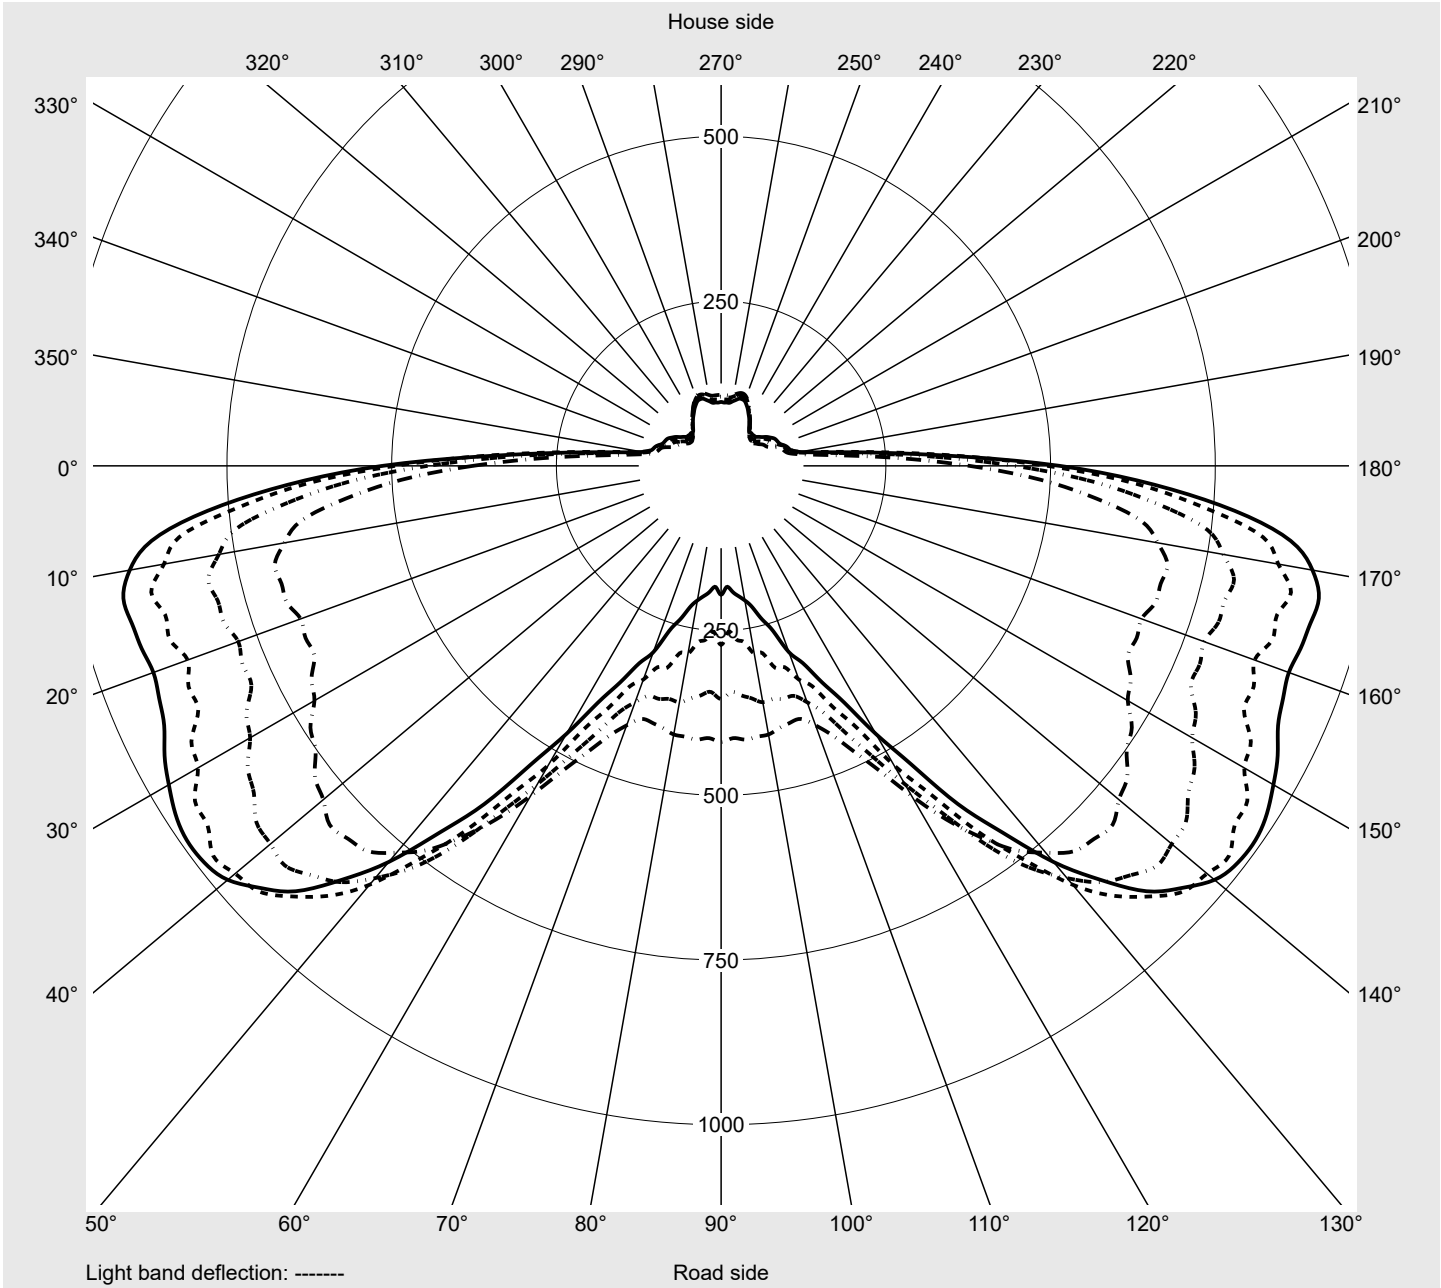

Photometric test report

Family
Streetlight 21 midi easy LED

Order number: 5XE7H33A08LB
EAN: 4058352731482

LP number
59066_322

Version	post-top or side-entry mounting
Optic	asymmetric distribution (PL52)
Cover	toughened safety glass
Lamps	LED 3000 K CRI ≥ 70
Controlgear	ECG DIM
Rated values	Net luminous flux = 14100 lm Power consumption = 98.3 W Luminous efficacy = 143.4 lm/W

Luminaire output ratios

Eta	100.0%
Eta 0° - 90°	100.0%
Eta 90° - 180°	0.0%

Luminous intensity class acc. to EN13201-2

Class:	G3
Imax 70°	685.4
Imax 80°	32.5
Imax 90°	0.0
Imax >90°	0.0
Imax >95°	0.0

Measurement conditions

DIN EN 13032 and DIN 5032

Photometric test report

Family Streetlight 21 midi easy LED	Order number: 5XE7H33A08LB EAN: 4058352731482	LP number 59066_322
---	--	--------------------------------------

Envelope curve in cd/klm **KMK 66°** **KMK 65°** **KMK 64°** **KMK 63°** **siteco**