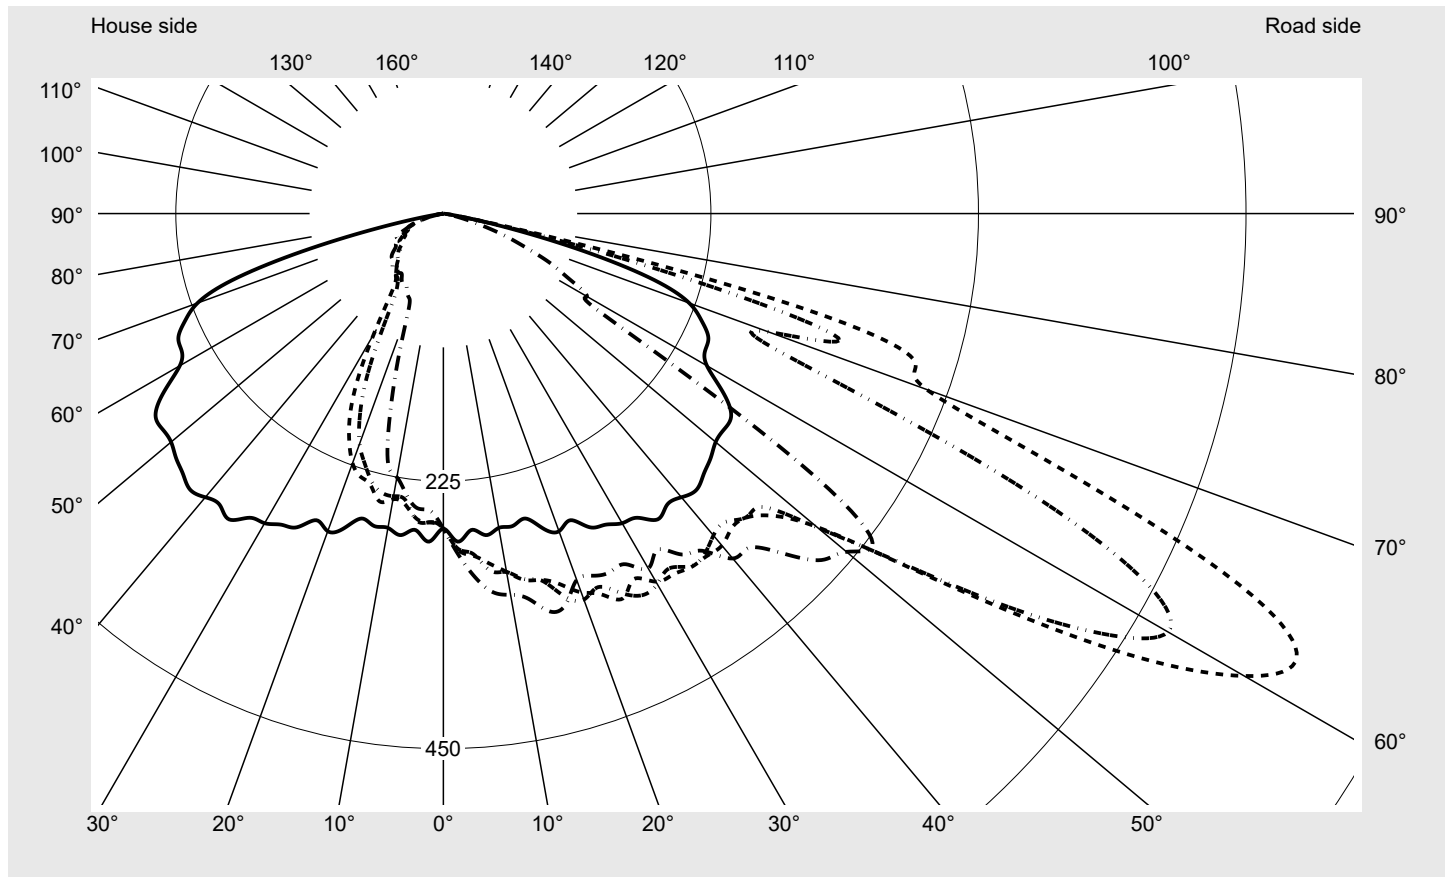

Photometric test report

Family
Streetlight 21 midi easy LED

Order number: 5XE7E43A08LB
EAN: 4058352731307

LP number
59077_472

Version post-top or side-entry mounting
Optic asymmetric, wide distribution (STW1.0a)
Cover toughened safety glass
Lamps LED 4000 K | CRI ≥ 70
Controlgear ECG DIM
Rated values Net luminous flux = 14950 lm
Power consumption = 98.3 W
Luminous efficacy = 152.1 lm/W

serial
documentation
15.07.2022

siteco

Luminous intensity in cd/klm

C180-0

C210-30

C215-35

C270-90

Imax: 809 cd/klm

Luminaire output ratios

Eta	100.0%
Eta 0° - 90°	100.0%
Eta 90° - 180°	0.0%

Luminous intensity class acc. to EN13201-2

Class:	G4
Imax 70°	498.7
Imax 80°	32.8
Imax 90°	0.0
Imax >90°	0.0
Imax >95°	0.0

Measurement conditions