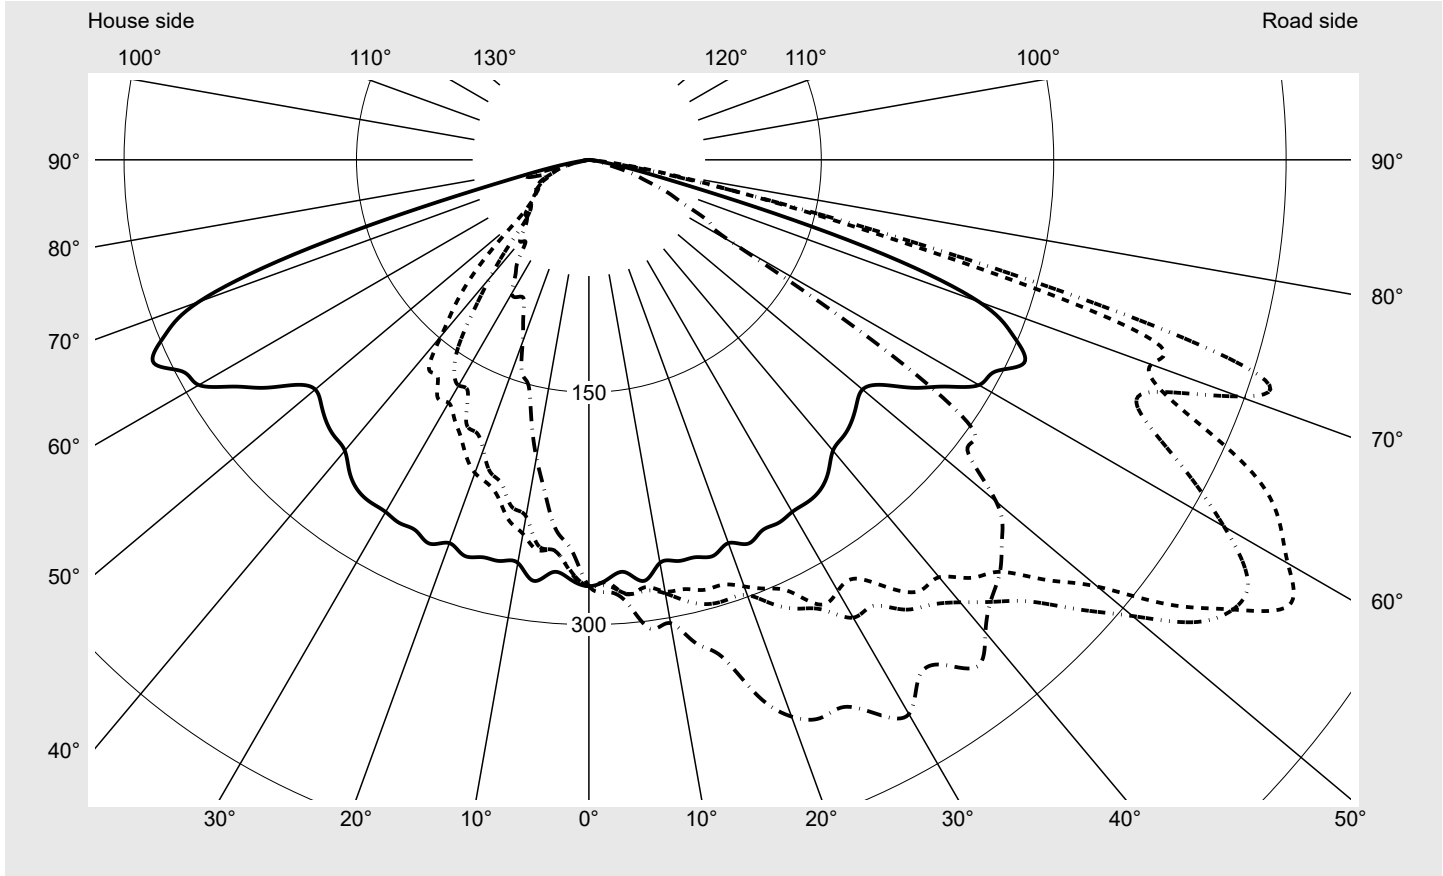

Photometric test report

Family Streetlight 21 midi easy LED	Order number: 5XE7E23A08NB EAN: 4058352731222	LP number 59079_131
	Version post-top or side-entry mounting Optic asymmetric, wide distribution (STW1.0a G) Cover toughened safety glass Lamps LED 2200 K CRI ≥ 70 Controlgear ECG DIM Rated values Net luminous flux = 18780 lm Power consumption = 151.2 W Luminous efficacy = 124.2 lm/W	serial documentation 23.08.2022

Luminous intensity in cd/klm C180-0 C200-20 C205-25 C270-90 **Imax: 535 cd/klm**

Luminaire output ratios

Eta	100.0%
Eta 0° - 90°	100.0%
Eta 90° - 180°	0.0%

Luminous intensity class acc. to EN13201-2

Class:	G4
Imax 70°	486.3
Imax 80°	49.2
Imax 90°	0.0
Imax >90°	0.0
Imax >95°	0.0

Envelope curve in cd/klm **KMK 57.5°** **KMK 55°** **KMK 52.5°** **KMK 50°** **siteco**

Photometric test report

Family Streetlight 21 midi easy LED	Order number: 5XE7E23A08NB EAN: 4058352731222	LP number 59079_131
Table of values for luminous intensities		Maximum luminous intensity