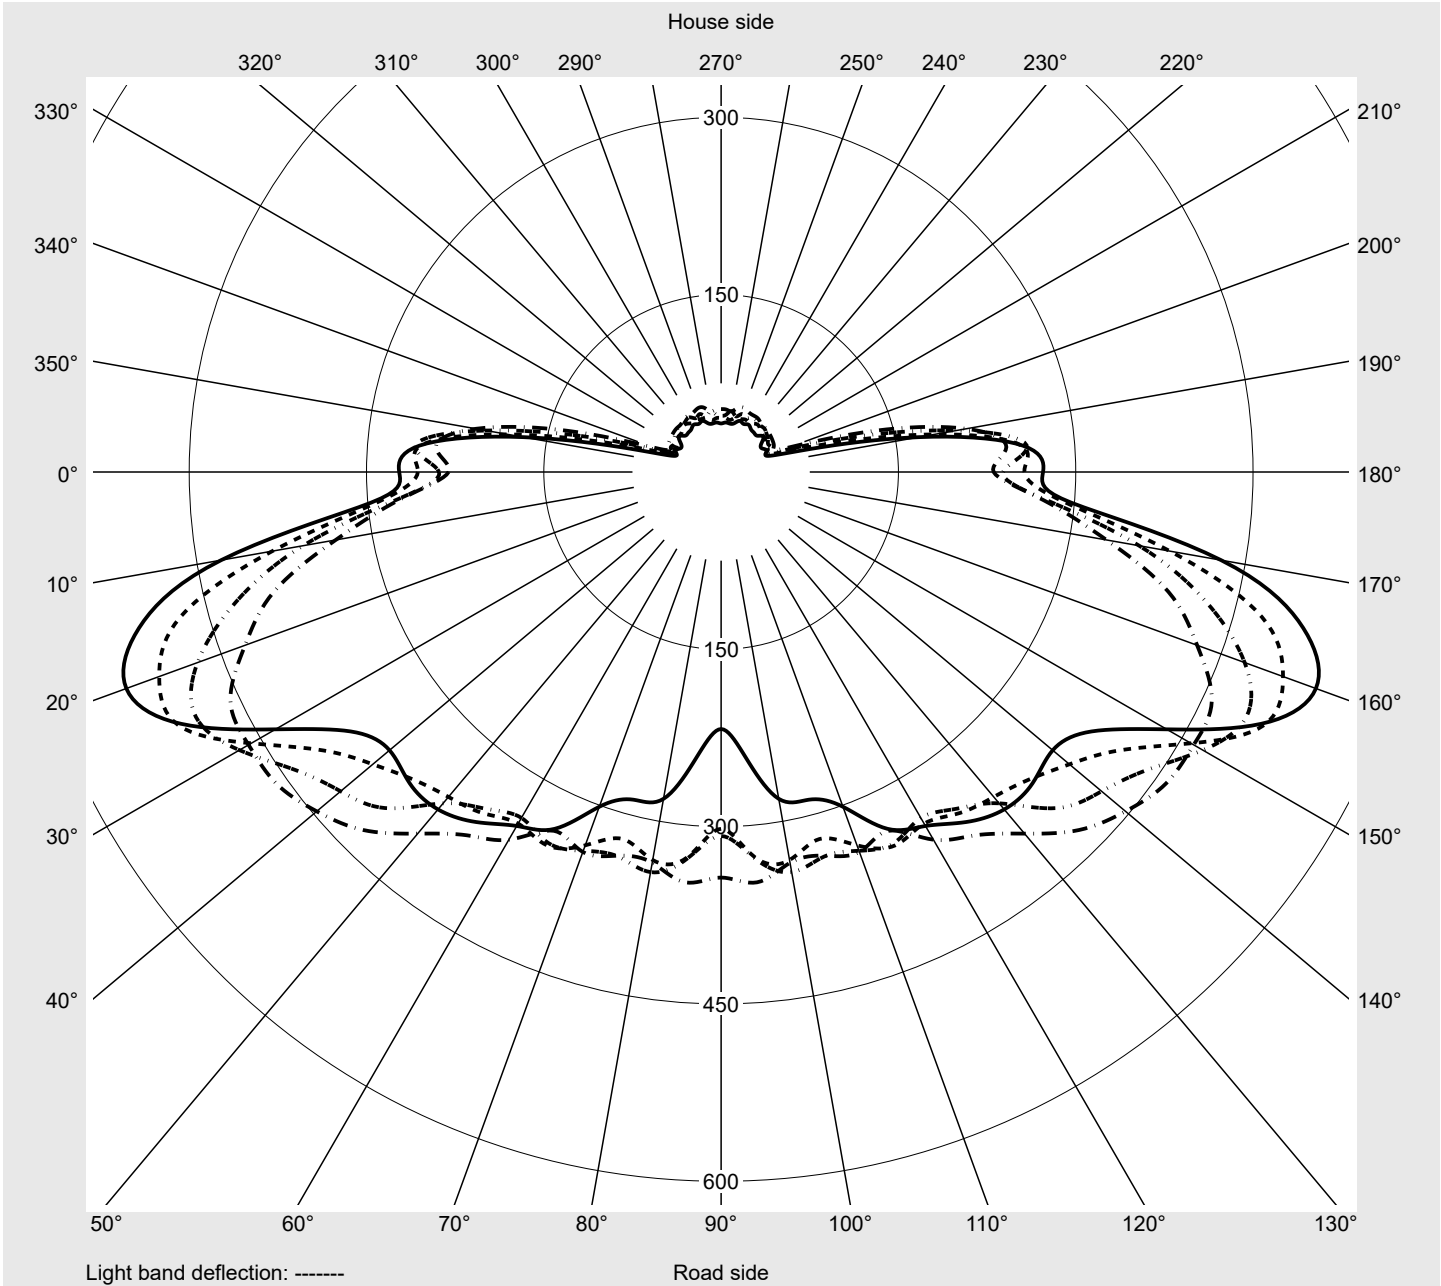

Photometric test report

Family Streetlight 21 midi easy LED	Order number: 5XE7E23A08NB EAN: 4058352731222	LP number 59079_131
	Version post-top or side-entry mounting Optic asymmetric, wide distribution (STW1.0a G) Cover toughened safety glass Lamps LED 2200 K CRI ≥ 70 Controlgear ECG DIM Rated values Net luminous flux = 18780 lm Power consumption = 151.2 W Luminous efficacy = 124.2 lm/W	serial documentation 23.08.2022

Luminous intensity in cd/klm C180-0 C200-20 C205-25 C270-90 **Imax: 535 cd/klm**

Luminaire output ratios

Eta	100.0%
Eta 0° - 90°	100.0%
Eta 90° - 180°	0.0%

Luminous intensity class acc. to EN13201-2

Class:	G4
Imax 70°	486.3
Imax 80°	49.2
Imax 90°	0.0
Imax >90°	0.0
Imax >95°	0.0

Measurement conditions

DIN EN 13032 and DIN 5032

Photometric test report

Family Streetlight 21 midi easy LED	Order number: 5XE7E23A08NB EAN: 4058352731222	LP number 59079_131
---	--	--------------------------------------

Envelope curve in cd/klm **KMK 57.5°** **KMK 55°** **KMK 52.5°** **KMK 50°** **siteco**

Photometric test report

Family Streetlight 21 midi easy LED	Order number: 5XE7E23A08NB EAN: 4058352731222	LP number 59079_131
Table of values for luminous intensities		Maximum luminous intensity