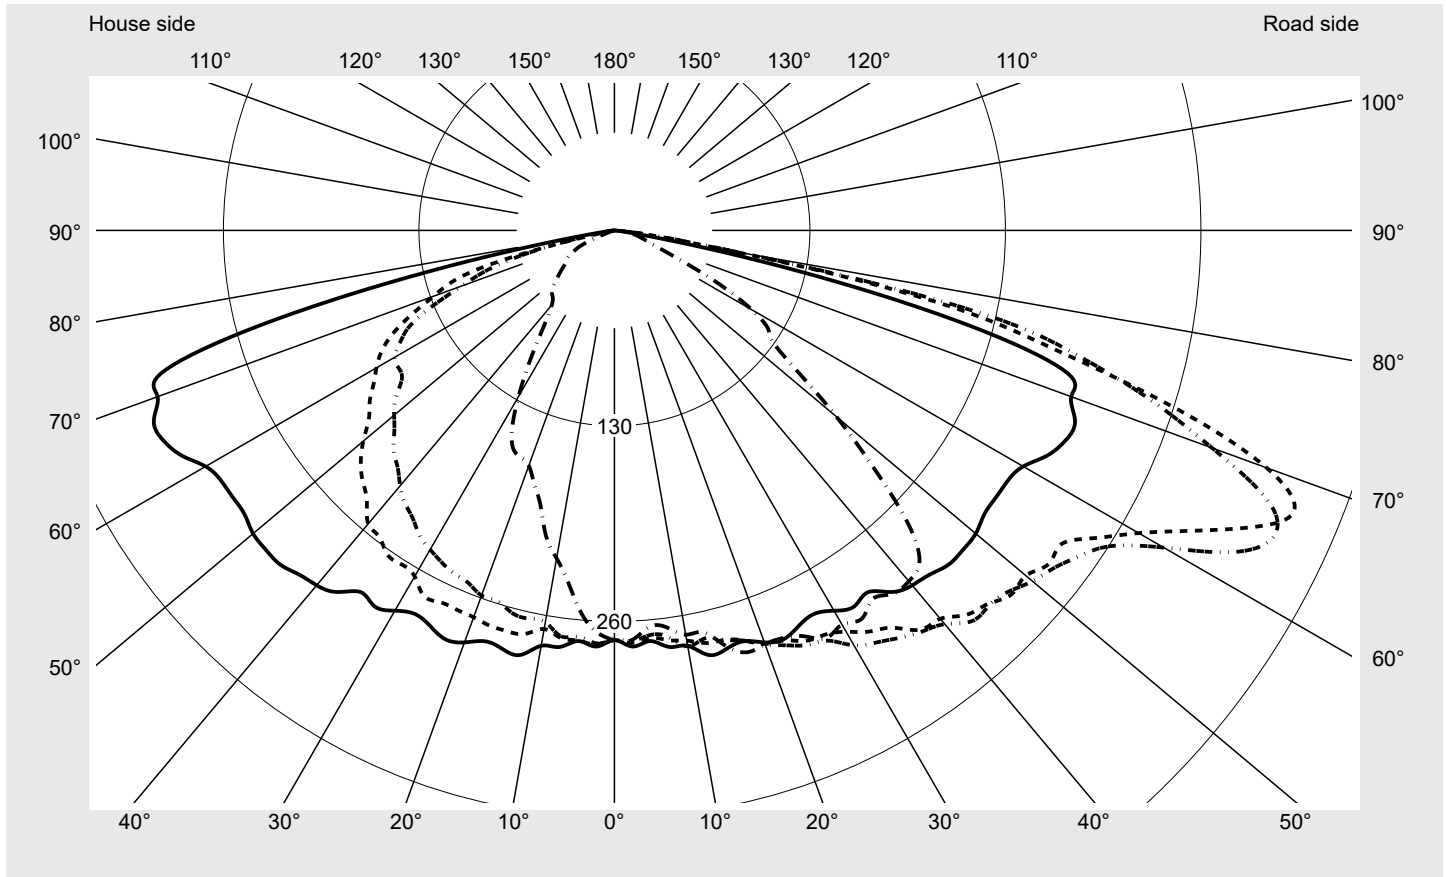

Photometric test report

Family
Streetlight 21 midi easy LED

Order number: 5XE7D63A08NB
EAN: 4058352731185

LP number
59078_135

Version post-top or side-entry mounting
Optic asymmetric, wide distribution (ST1.0a G)
Cover toughened safety glass
Lamps LED 2700 K | CRI ≥ 70
Controlgear ECG DIM
Rated values Net luminous flux = 20350 lm
Power consumption = 151.2 W
Luminous efficacy = 134.6 lm/W

serial
documentation
23.08.2022

siteco

Luminous intensity in cd/klm

C180-0

C195-15

C200-20

C270-90

Imax: 489 cd/klm

Luminaire output ratios

Eta	100.0%
Eta 0° - 90°	100.0%
Eta 90° - 180°	0.0%

Luminous intensity class acc. to EN13201-2

Class:	G4
Imax 70°	461.5
Imax 80°	96.1
Imax 90°	0.0
Imax >90°	0.0
Imax >95°	0.0

Measurement conditions