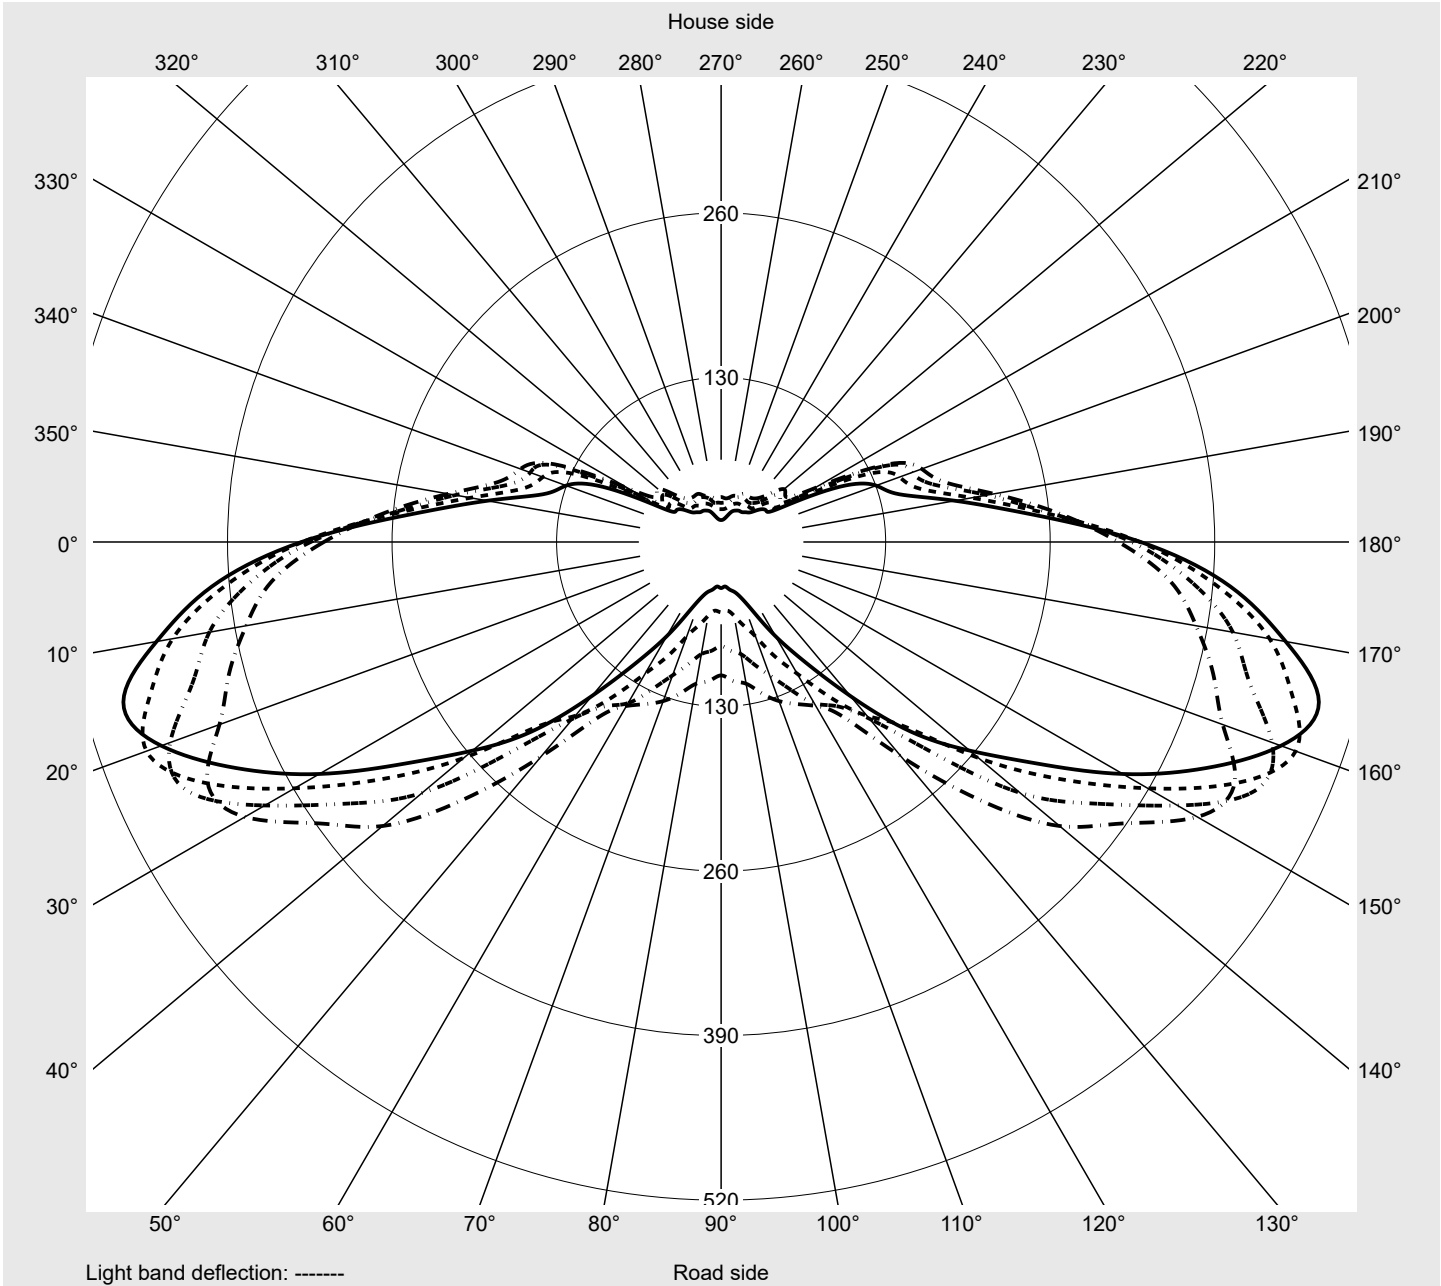

Photometric test report

Family
Streetlight 21 midi easy LED

Order number: 5XE7D63A08NB
EAN: 4058352731185

LP number
59078_135

Version post-top or side-entry mounting
Optic asymmetric, wide distribution (ST1.0a G)
Cover toughened safety glass
Lamps LED 2700 K | CRI ≥ 70
Controlgear ECG DIM
Rated values Net luminous flux = 20350 lm
Power consumption = 151.2 W
Luminous efficacy = 134.6 lm/W

serial
documentation
23.08.2022

siteco

Luminous intensity in cd/klm

C180-0

C195-15

C200-20

C270-90

Imax: 489 cd/klm

Luminaire output ratios

Eta	100.0%
Eta 0° - 90°	100.0%
Eta 90° - 180°	0.0%

Luminous intensity class acc. to EN13201-2

Class:	G4
Imax 70°	461.5
Imax 80°	96.1
Imax 90°	0.0
Imax >90°	0.0
Imax >95°	0.0

Measurement conditions

DIN EN 13032 and DIN 5032

Photometric test report

Family Streetlight 21 midi easy LED	Order number: 5XE7D63A08NB EAN: 4058352731185	LP number 59078_135
---	--	-------------------------------

Envelope curve in cd/klm **KMK 67.5°** **KMK 65°** **KMK 62.5°** **KMK 60°** **siteco**