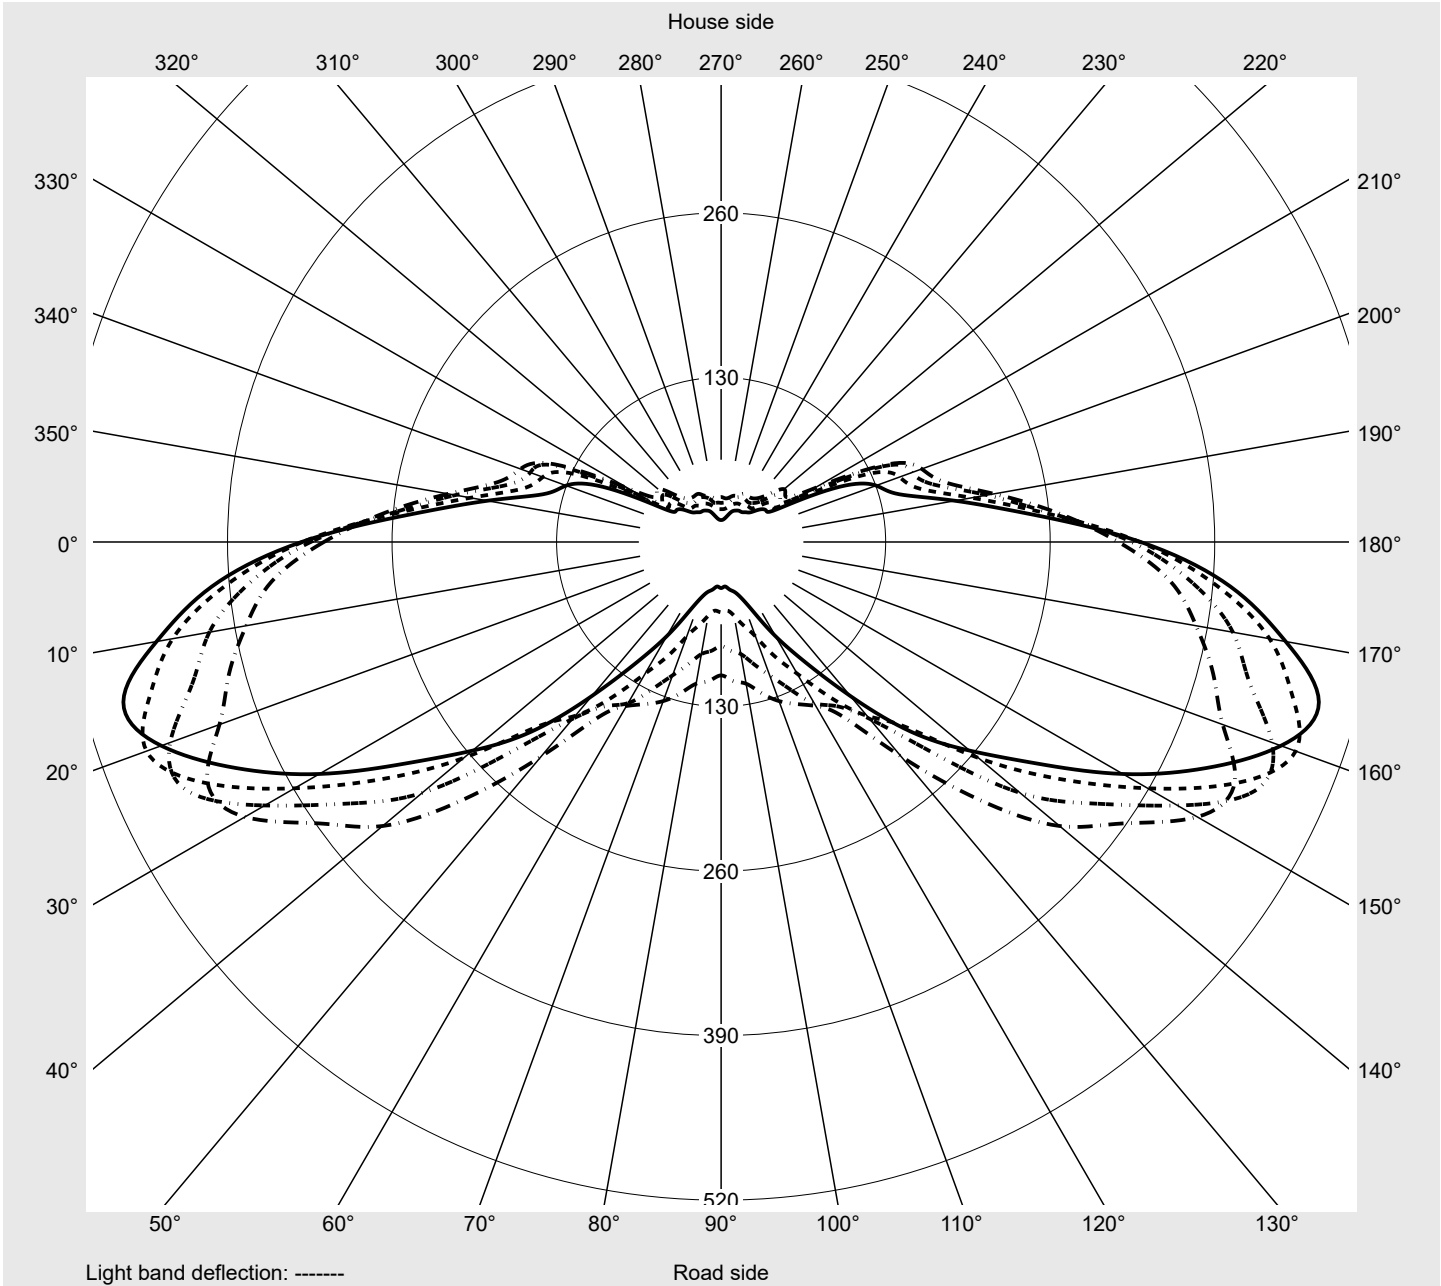

Photometric test report

Family
Streetlight 21 midi easy LED

Order number: 5XE7D43A08NB
EAN: 4058352731147

LP number
59078_133

Version	post-top or side-entry mounting
Optic	asymmetric, wide distribution (ST1.0a G)
Cover	toughened safety glass
Lamps	LED 4000 K CRI ≥ 70
Controlgear	ECG DIM
Rated values	Net luminous flux = 23710 lm Power consumption = 151.2 W Luminous efficacy = 156.8 lm/W

serial
documentation
23.08.2022

sitEco

Luminous intensity in cd/klm

C180-0

C195-15

C200-20

C270-90

Imax: 489 cd/klm

Luminaire output ratios

Eta	100.0%
Eta 0° - 90°	100.0%
Eta 90° - 180°	0.0%

Luminous intensity class acc. to EN13201-2

Class:	G4
Imax 70°	461.5
Imax 80°	96.1
Imax 90°	0.0
Imax >90°	0.0
Imax >95°	0.0

Measurement conditions

DIN EN 13032 and DIN 5032

Photometric test report

Family Streetlight 21 midi easy LED	Order number: 5XE7D43A08NB EAN: 4058352731147	LP number 59078_133
---	--	-------------------------------

Envelope curve in cd/klm **KMK 67.5°** **KMK 65°** **KMK 62.5°** **KMK 60°** **siteco**