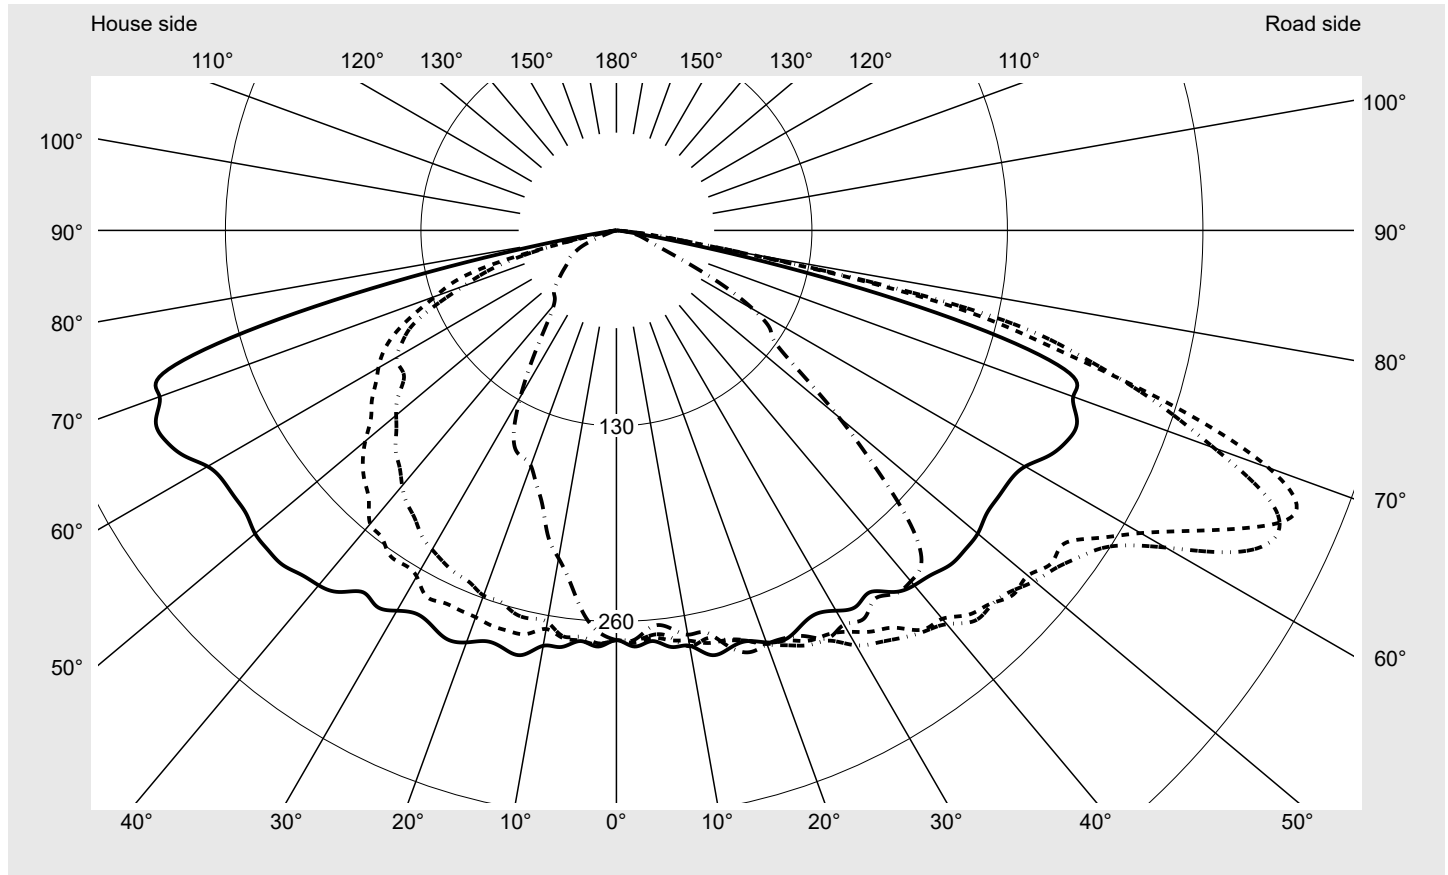

Photometric test report

Family
Streetlight 21 midi easy LED

Order number: 5XE7D43A08NB
EAN: 4058352731147

LP number
59078_133

Version	post-top or side-entry mounting
Optic	asymmetric, wide distribution (ST1.0a G)
Cover	toughened safety glass
Lamps	LED 4000 K CRI ≥ 70
Controlgear	ECG DIM
Rated values	Net luminous flux = 23710 lm Power consumption = 151.2 W Luminous efficacy = 156.8 lm/W

serial
documentation
23.08.2022

sitEco

Luminous intensity in cd/klm

C180-0

C195-15

C200-20

C270-90

Imax: 489 cd/klm

Luminaire output ratios

Eta	100.0%
Eta 0° - 90°	100.0%
Eta 90° - 180°	0.0%

Luminous intensity class acc. to EN13201-2

Class:	G4
Imax 70°	461.5
Imax 80°	96.1
Imax 90°	0.0
Imax >90°	0.0
Imax >95°	0.0

Measurement conditions