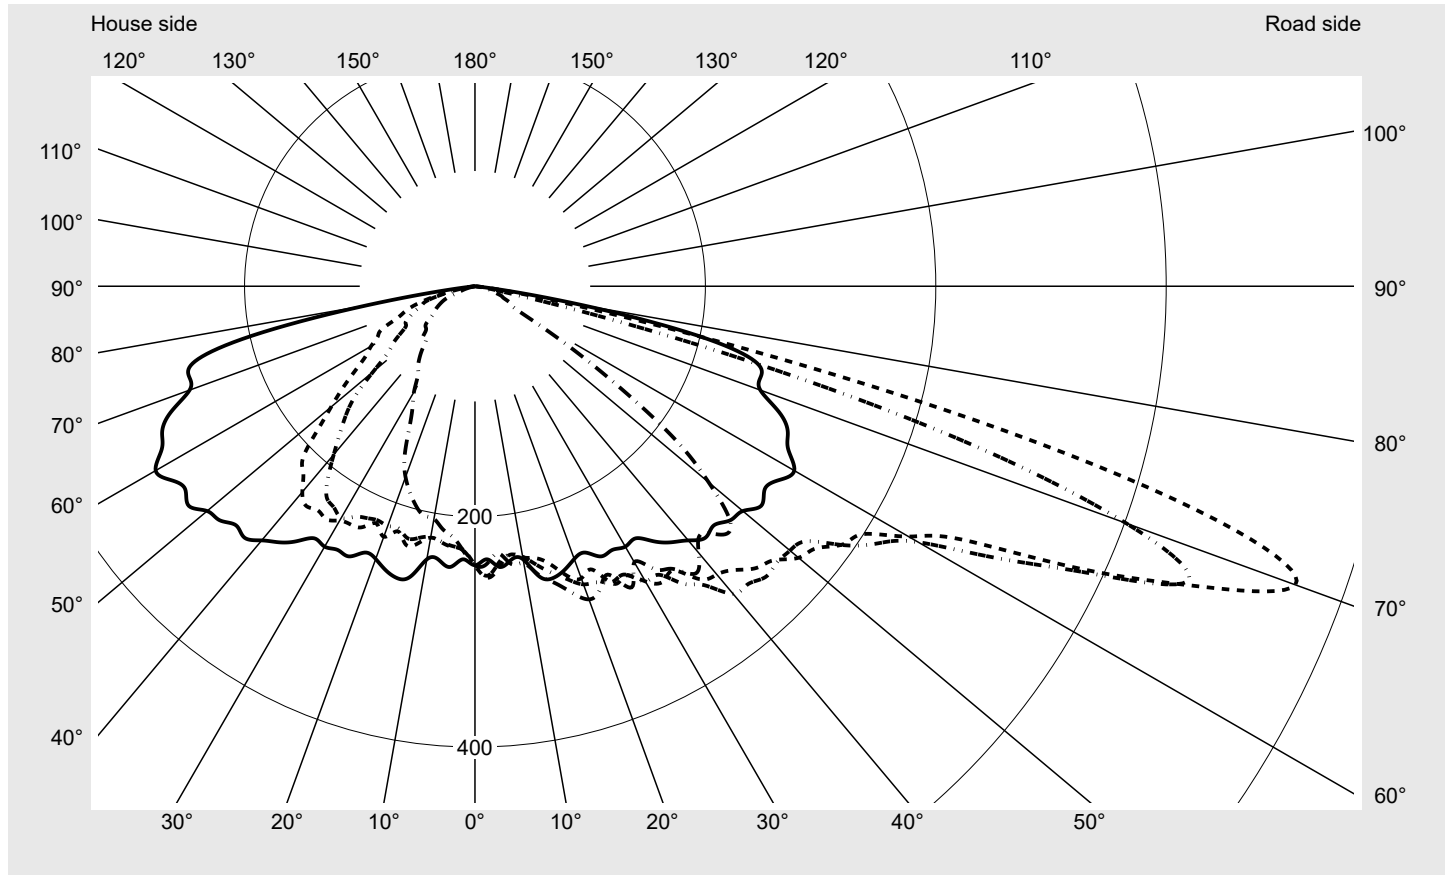

Photometric test report

Family
Streetlight 21 midi easy LED

Order number: 5XE7D23A08LB
EAN: 4058352731062

LP number
59076_504

Version	post-top or side-entry mounting
Optic	asymmetric, wide distribution (ST1.0a)
Cover	toughened safety glass
Lamps	LED 2200 K CRI ≥ 70
Controlgear	ECG DIM
Rated values	Net luminous flux = 11880 lm Power consumption = 98.3 W Luminous efficacy = 120.9 lm/W

serial
documentation
15.07.2022

sITeco

Luminous intensity in cd/klm

C180-0

C205-25

C210-30

C270-90

Imax: 758 cd/klm

Luminaire output ratios

Eta	100.0%
Eta 0° - 90°	100.0%
Eta 90° - 180°	0.0%

Luminous intensity class acc. to EN13201-2

Class:	G3
Imax 70°	757.8
Imax 80°	95.1
Imax 90°	0.0
Imax >90°	0.0
Imax >95°	0.0

Measurement conditions

DIN EN 13032 and DIN 5032

Photometric test report

Family Streetlight 21 midi easy LED	Order number: 5XE7D23A08LB EAN: 4058352731062	LP number 59076_504
---	--	--------------------------------------

Envelope curve in cd/klm **KMK 70°** **KMK 67.5°** **KMK 65°** **KMK 62.5°** **siteco**