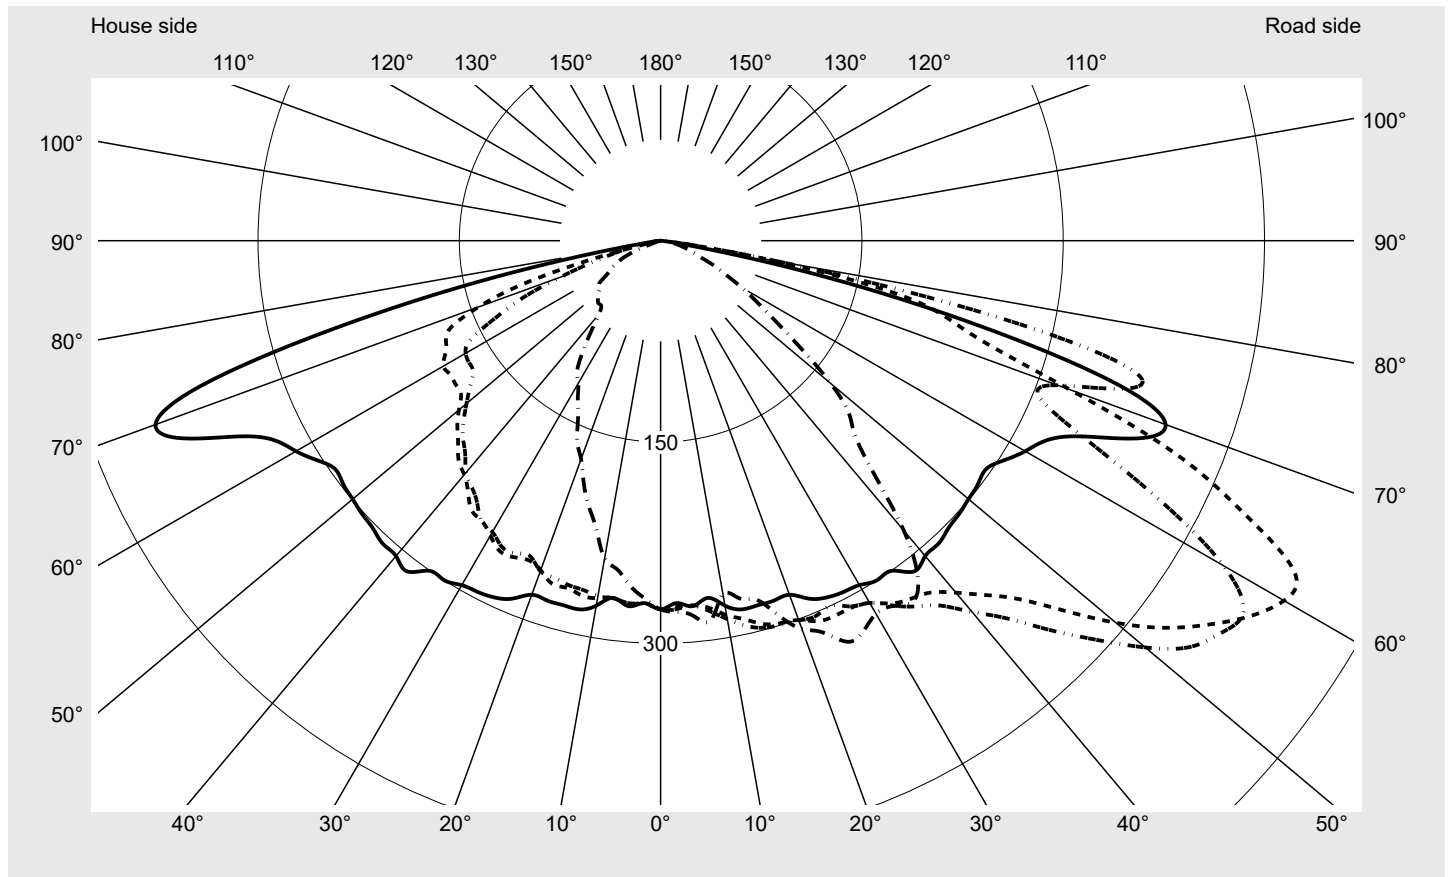

Photometric test report

Family
Streetlight 21 midi easy LED

Order number: 5XE7C43A08NB
EAN: 4058352731017

LP number
59082_133

Version	post-top or side-entry mounting
Optic	asymmetric, wide distribution (ST0.8a G)
Cover	toughened safety glass
Lamps	LED 4000 K CRI ≥ 70
Controlgear	ECG DIM
Rated values	Net luminous flux = 23710 lm Power consumption = 151.2 W Luminous efficacy = 156.8 lm/W

serial
documentation
23.08.2022

sITeco

Luminous intensity in cd/klm

C180-0

C195-15

C200-20

C270-90

Imax: 536 cd/klm

Luminaire output ratios

Eta	100.0%
Eta 0° - 90°	100.0%
Eta 90° - 180°	0.0%

Luminous intensity class acc. to EN13201-2

Class:	G4
Imax 70°	493.9
Imax 80°	97.8
Imax 90°	0.0
Imax >90°	0.0
Imax >95°	0.0

Measurement conditions