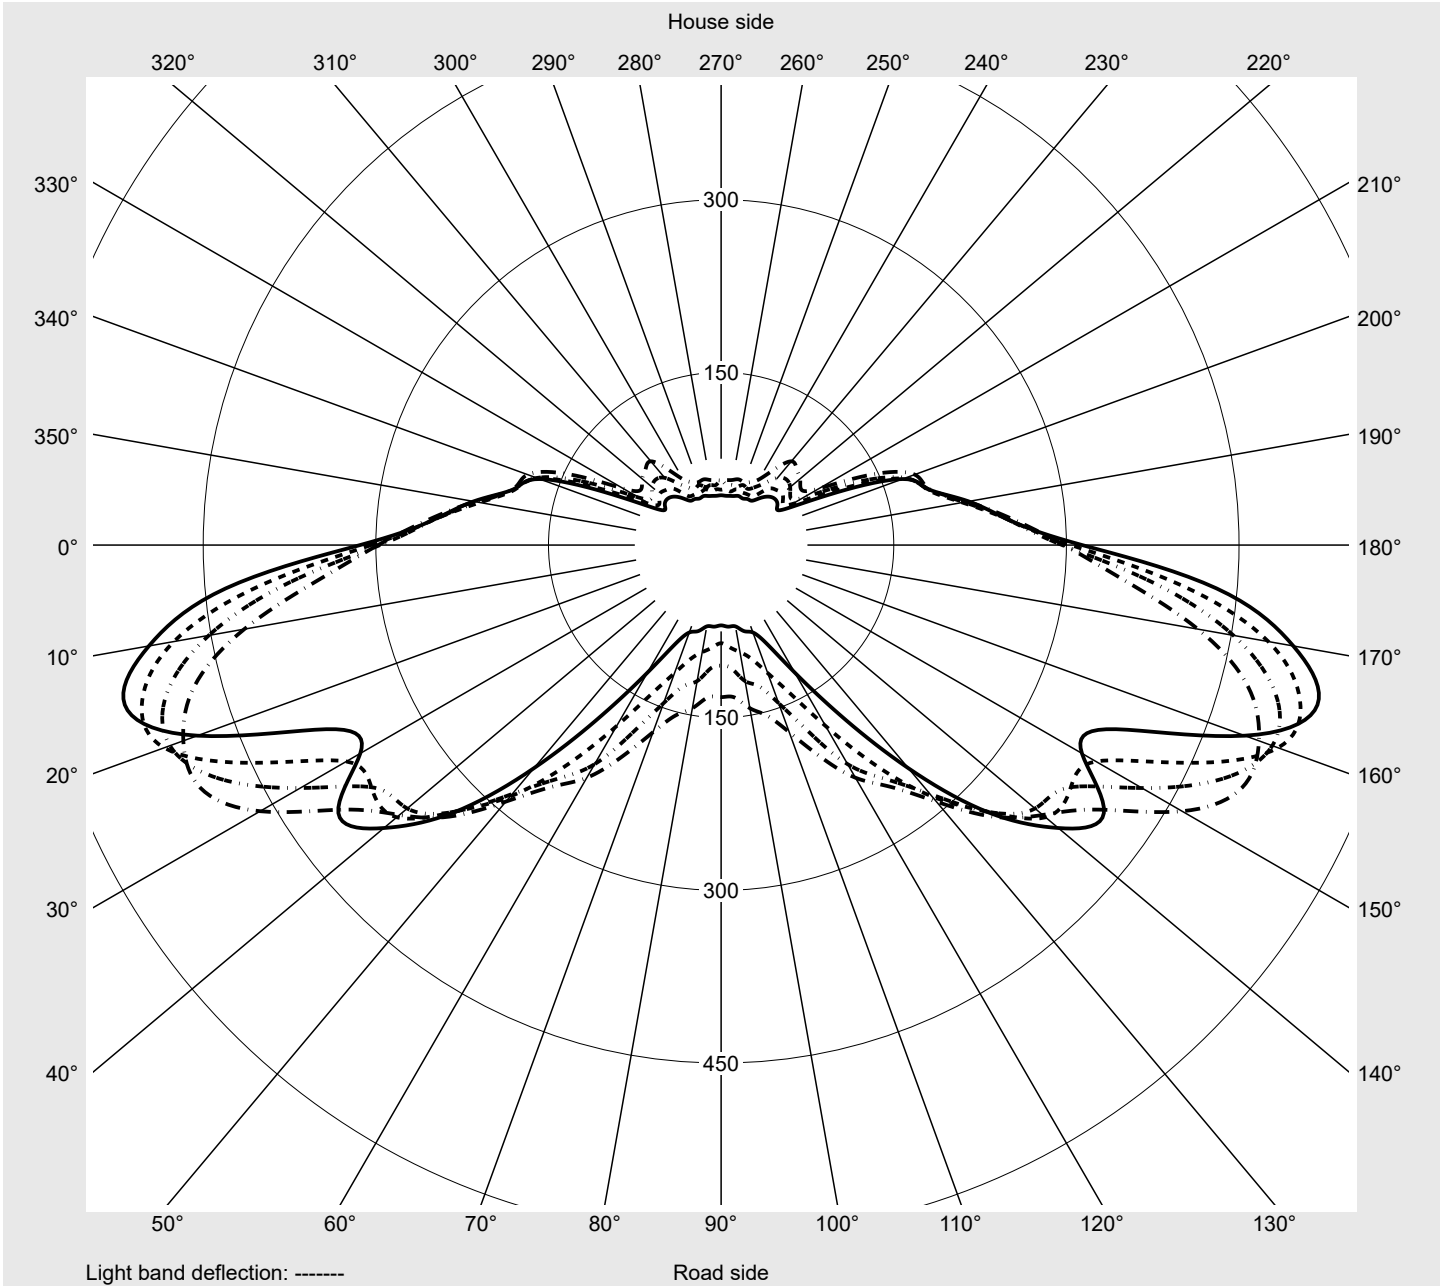

Photometric test report

Family
Streetlight 21 midi easy LED

Order number: 5XE7C43A08NB
EAN: 4058352731017

LP number
59082_133

Version	post-top or side-entry mounting
Optic	asymmetric, wide distribution (ST0.8a G)
Cover	toughened safety glass
Lamps	LED 4000 K CRI ≥ 70
Controlgear	ECG DIM
Rated values	Net luminous flux = 23710 lm Power consumption = 151.2 W Luminous efficacy = 156.8 lm/W

serial
documentation
23.08.2022

sITeco

Luminous intensity in cd/klm

C180-0

C195-15

C200-20

C270-90

Imax: 536 cd/klm

Luminaire output ratios

Eta	100.0%
Eta 0° - 90°	100.0%
Eta 90° - 180°	0.0%

Luminous intensity class acc. to EN13201-2

Class:	G4
Imax 70°	493.9
Imax 80°	97.8
Imax 90°	0.0
Imax >90°	0.0
Imax >95°	0.0

Measurement conditions

DIN EN 13032 and DIN 5032

Photometric test report

Family Streetlight 21 midi easy LED	Order number: 5XE7C43A08NB EAN: 4058352731017	LP number 59082_133
---	--	-------------------------------

Envelope curve in cd/klm **KMK 60°** **KMK 57.5°** **KMK 55°** **KMK 52.5°** **siteco**