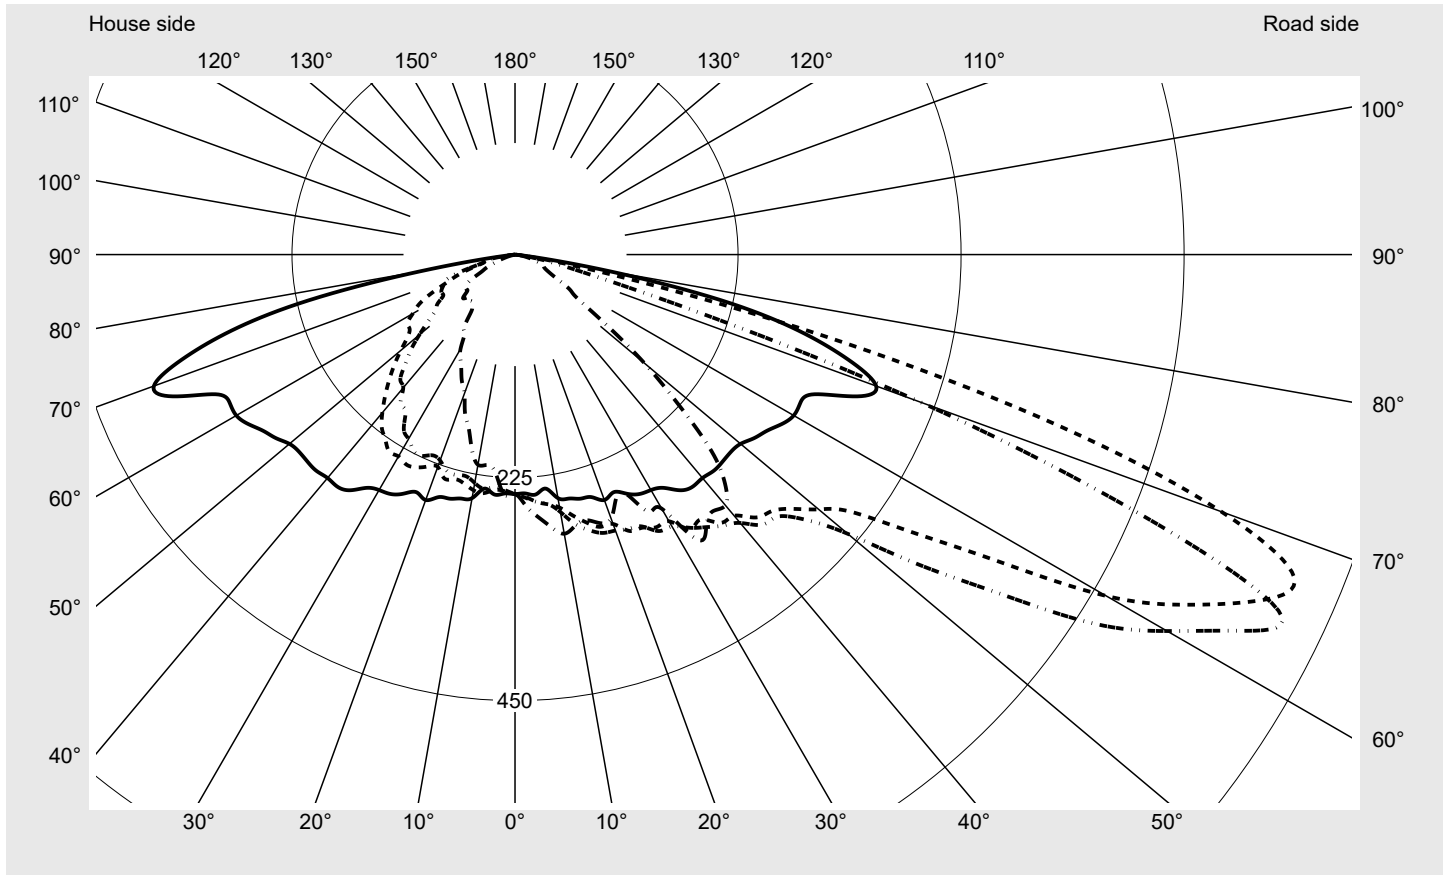

Photometric test report

Family
Streetlight 21 midi easy LED

Order number: 5XE7C23A08LB
EAN: 4058352730867

LP number
59081_478

Version post-top or side-entry mounting
Optic asymmetric, wide distribution (ST0.8a)
Cover toughened safety glass
Lamps LED 2200 K | CRI ≥ 70
Controlgear ECG DIM
Rated values Net luminous flux = 11880 lm
 Power consumption = 98.3 W
 Luminous efficacy = 120.9 lm/W

serial
documentation
15.07.2022

sitEco

Luminous intensity in cd/klm

C180-0

C200-20

C205-25

C270-90

Imax: 851 cd/klm

Luminaire output ratios

Eta	100.0%
Eta 0° - 90°	100.0%
Eta 90° - 180°	0.0%

Luminous intensity class acc. to EN13201-2

Class:	G3
Imax 70°	826.1
Imax 80°	99.6
Imax 90°	0.0
Imax >90°	0.0
Imax >95°	0.0

Measurement conditions