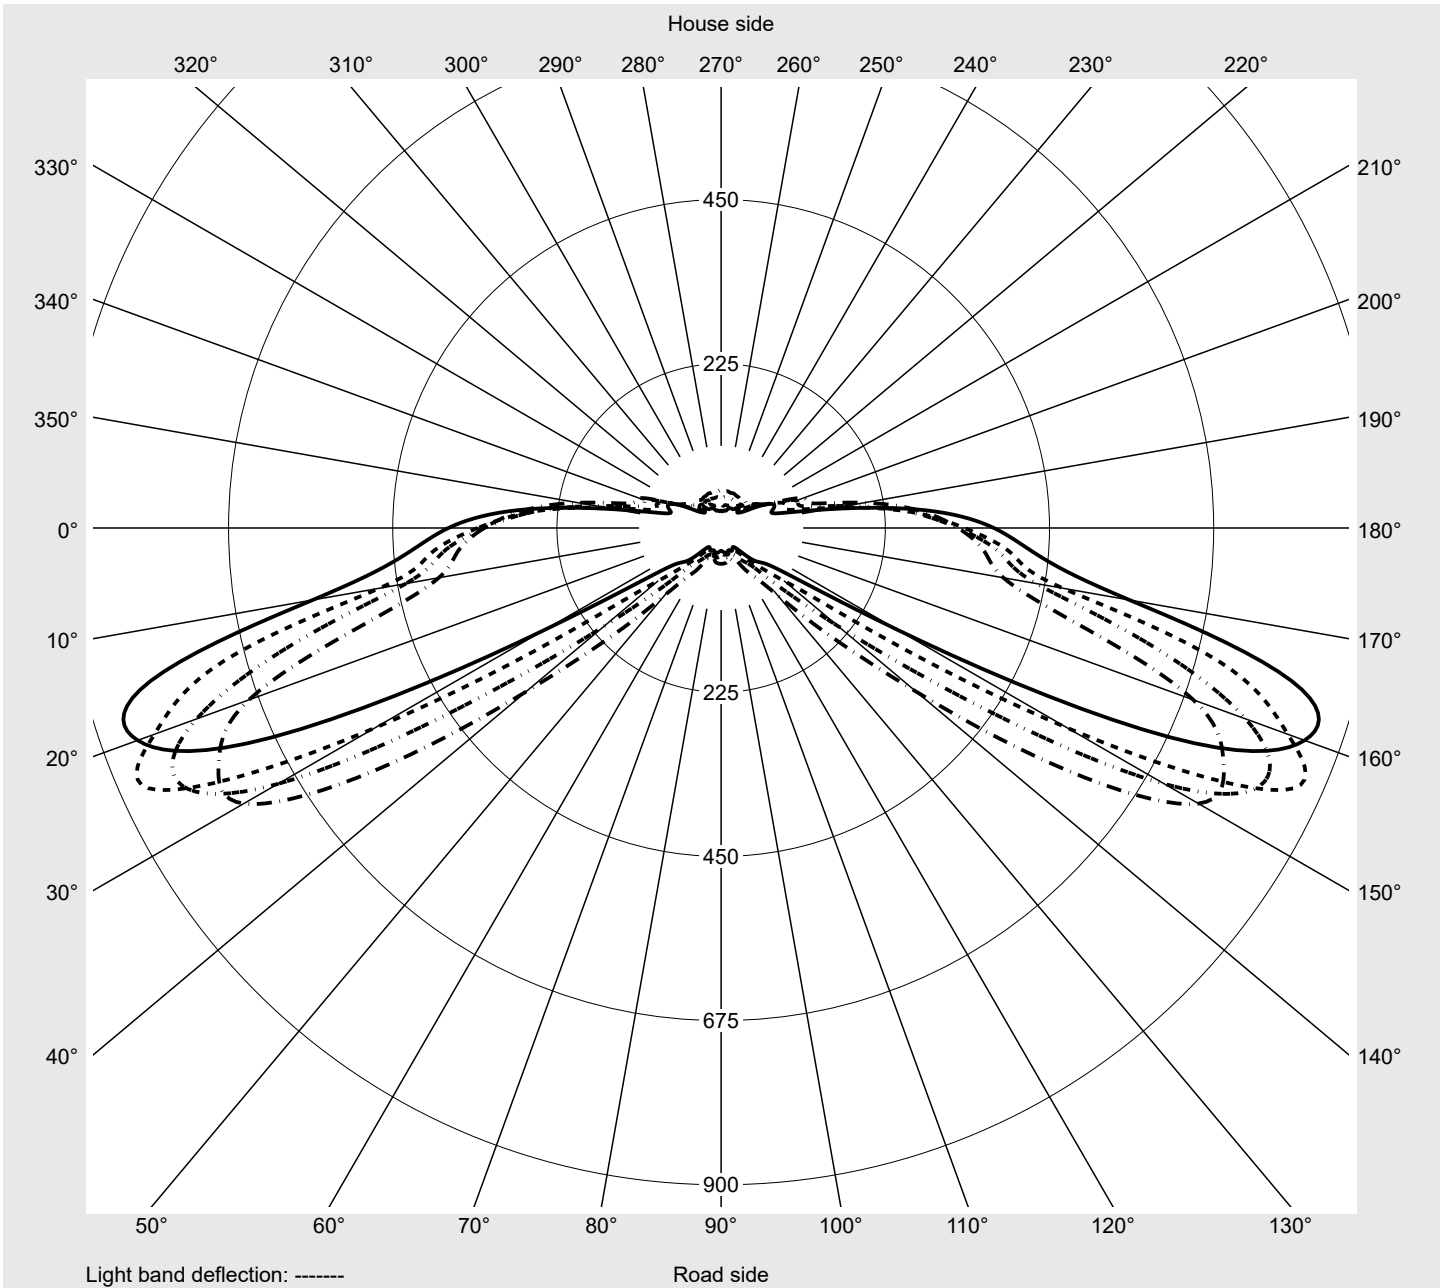

Photometric test report

Family
Streetlight 21 midi easy LED

Order number: 5XE7C23A08LB
EAN: 4058352730867

LP number
59081_478

Version post-top or side-entry mounting
Optic asymmetric, wide distribution (ST0.8a)
Cover toughened safety glass
Lamps LED 2200 K | CRI ≥ 70
Controlgear ECG DIM
Rated values Net luminous flux = 11880 lm
 Power consumption = 98.3 W
 Luminous efficacy = 120.9 lm/W

serial
documentation
15.07.2022

sitEco

Luminous intensity in cd/klm

C180-0

C200-20

C205-25

C270-90

Imax: 851 cd/klm

Luminaire output ratios

Eta	100.0%
Eta 0° - 90°	100.0%
Eta 90° - 180°	0.0%

Luminous intensity class acc. to EN13201-2

Class:	G3
Imax 70°	826.1
Imax 80°	99.6
Imax 90°	0.0
Imax >90°	0.0
Imax >95°	0.0

Measurement conditions

DIN EN 13032 and DIN 5032

Photometric test report

Family Streetlight 21 midi easy LED	Order number: 5XE7C23A08LB EAN: 4058352730867	LP number 59081_478
---	--	-------------------------------

Envelope curve in cd/klm **KMK 67.5°** **KMK 65°** **KMK 62.5°** **KMK 60°** **siteco**