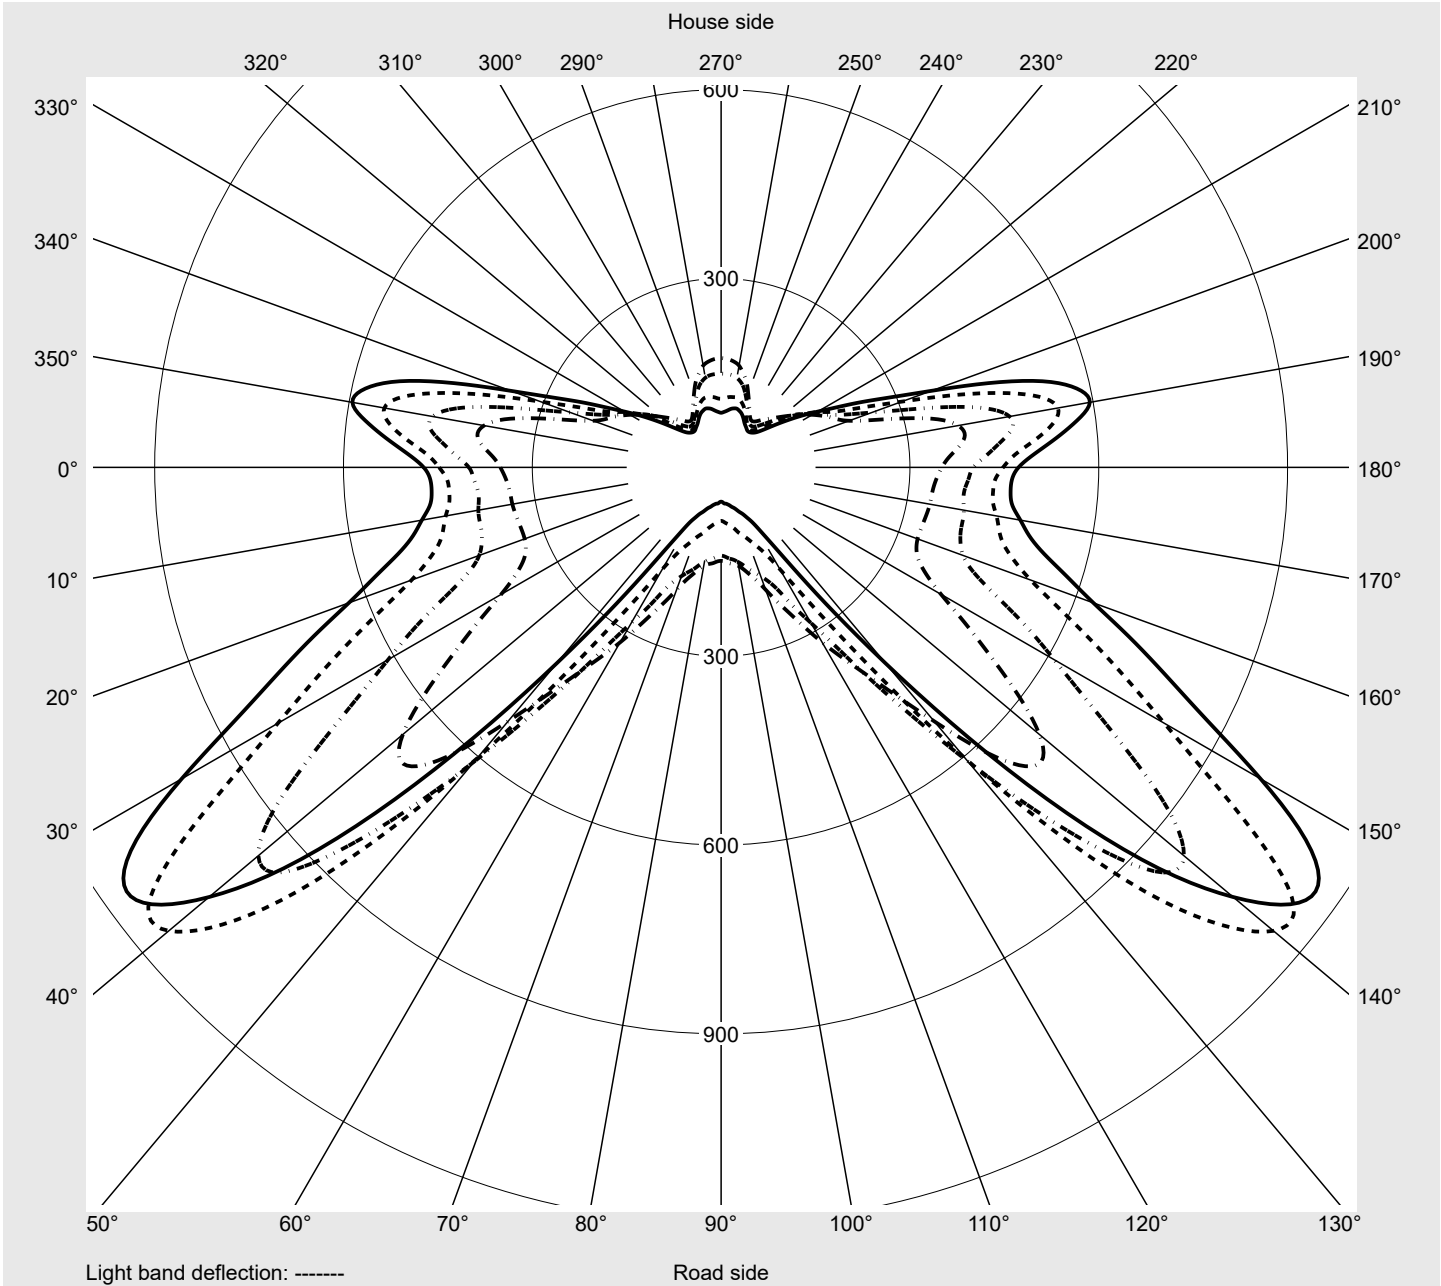

Photometric test report

Family
Streetlight 21 mini easy LED

Order number: 5XE6P33A08HB
EAN: 4058352730713

LP number
59337_208

Version post-top or side-entry mounting
Optic asymmetric, wide distribution (ST1.5a)
Cover toughened safety glass
Lamps LED 3000 K | CRI ≥ 70
Controlgear ECG DIM
Rated values Net luminous flux = 8890 lm
 Power consumption = 66.0 W
 Luminous efficacy = 134.7 lm/W

serial
documentation
18.07.2022

siteco

Luminous intensity in cd/klm

C180-0

C215-35

C217,5-37,5

C270-90

Imax: 1158 cd/klm

Luminaire output ratios

Eta	100.0%
Eta 0° - 90°	100.0%
Eta 90° - 180°	0.0%

Luminous intensity class acc. to EN13201-2

Class:	---
Imax 70°	798.1
Imax 80°	214.2
Imax 90°	0.0
Imax >90°	0.0
Imax >95°	0.0

Measurement conditions

DIN EN 13032 and DIN 5032

Photometric test report

Family Streetlight 21 mini easy LED	Order number: 5XE6P33A08HB EAN: 4058352730713	LP number 59337_208
---	--	-------------------------------

Envelope curve in cd/klm **KMK 65°** **KMK 62,5°** **KMK 60°** **KMK 57,5°** **siteco**