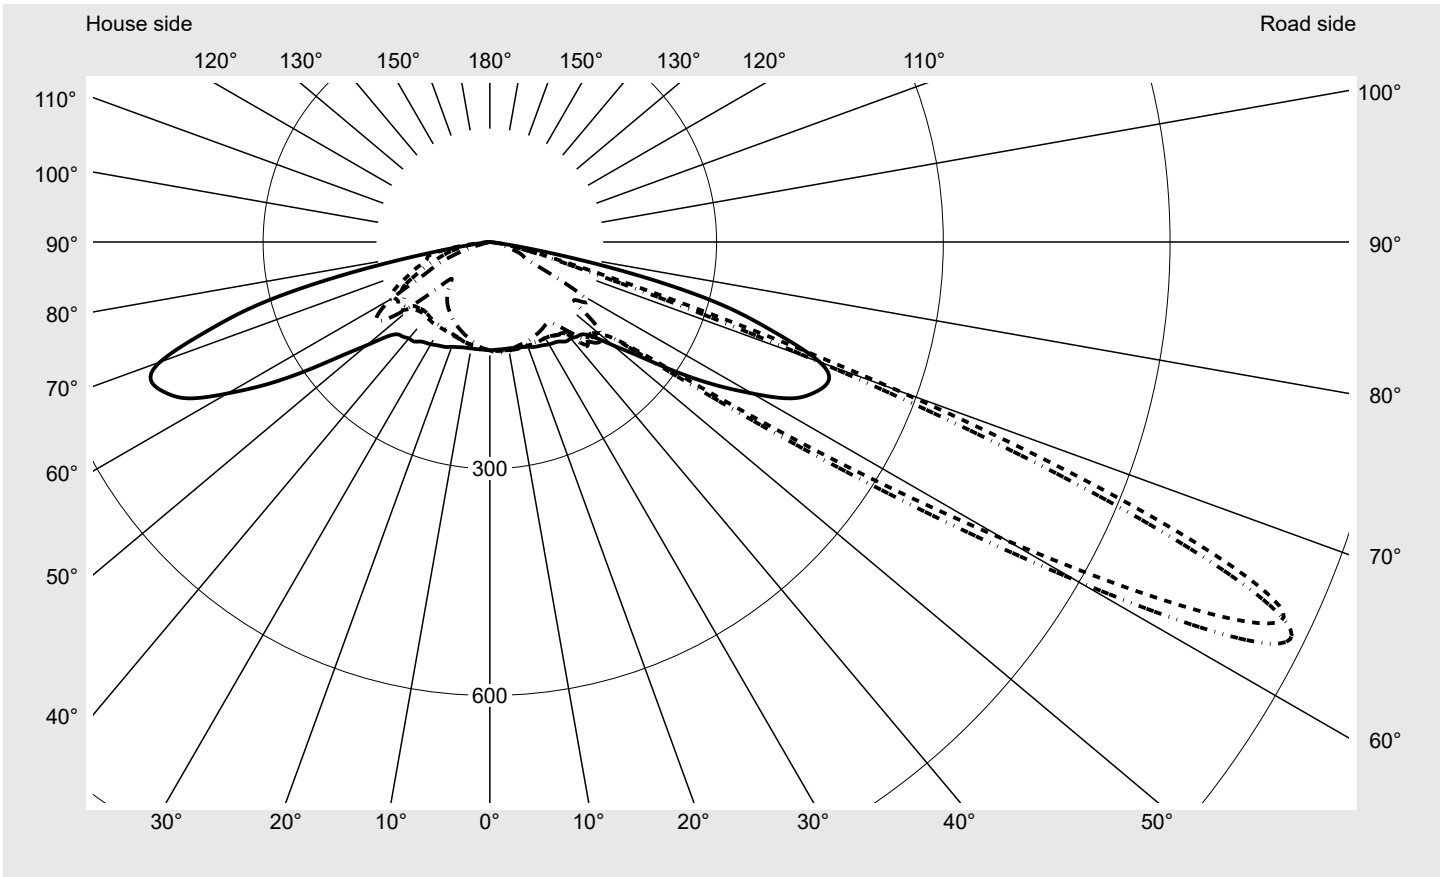

Photometric test report

Family
Streetlight 21 mini easy LED

Order number: 5XE6P33A08HB
EAN: 4058352730713

LP number
59337_208

Version post-top or side-entry mounting
Optic asymmetric, wide distribution (ST1.5a)
Cover toughened safety glass
Lamps LED 3000 K | CRI ≥ 70
Controlgear ECG DIM
Rated values Net luminous flux = 8890 lm
 Power consumption = 66.0 W
 Luminous efficacy = 134.7 lm/W

serial
documentation
18.07.2022

siteco

Luminous intensity in cd/klm

C180-0

C215-35

C217,5-37,5

C270-90

Imax: 1158 cd/klm

Luminaire output ratios

Eta	100.0%
Eta 0° - 90°	100.0%
Eta 90° - 180°	0.0%

Luminous intensity class acc. to EN13201-2

Class:	---
Imax 70°	798.1
Imax 80°	214.2
Imax 90°	0.0
Imax >90°	0.0
Imax >95°	0.0

Measurement conditions

DIN EN 13032 and DIN 5032

Photometric test report

Family Streetlight 21 mini easy LED	Order number: 5XE6P33A08HB EAN: 4058352730713	LP number 59337_208
---	--	-------------------------------

Envelope curve in cd/klm **KMK 65°** **KMK 62,5°** **KMK 60°** **KMK 57,5°** **siteco**