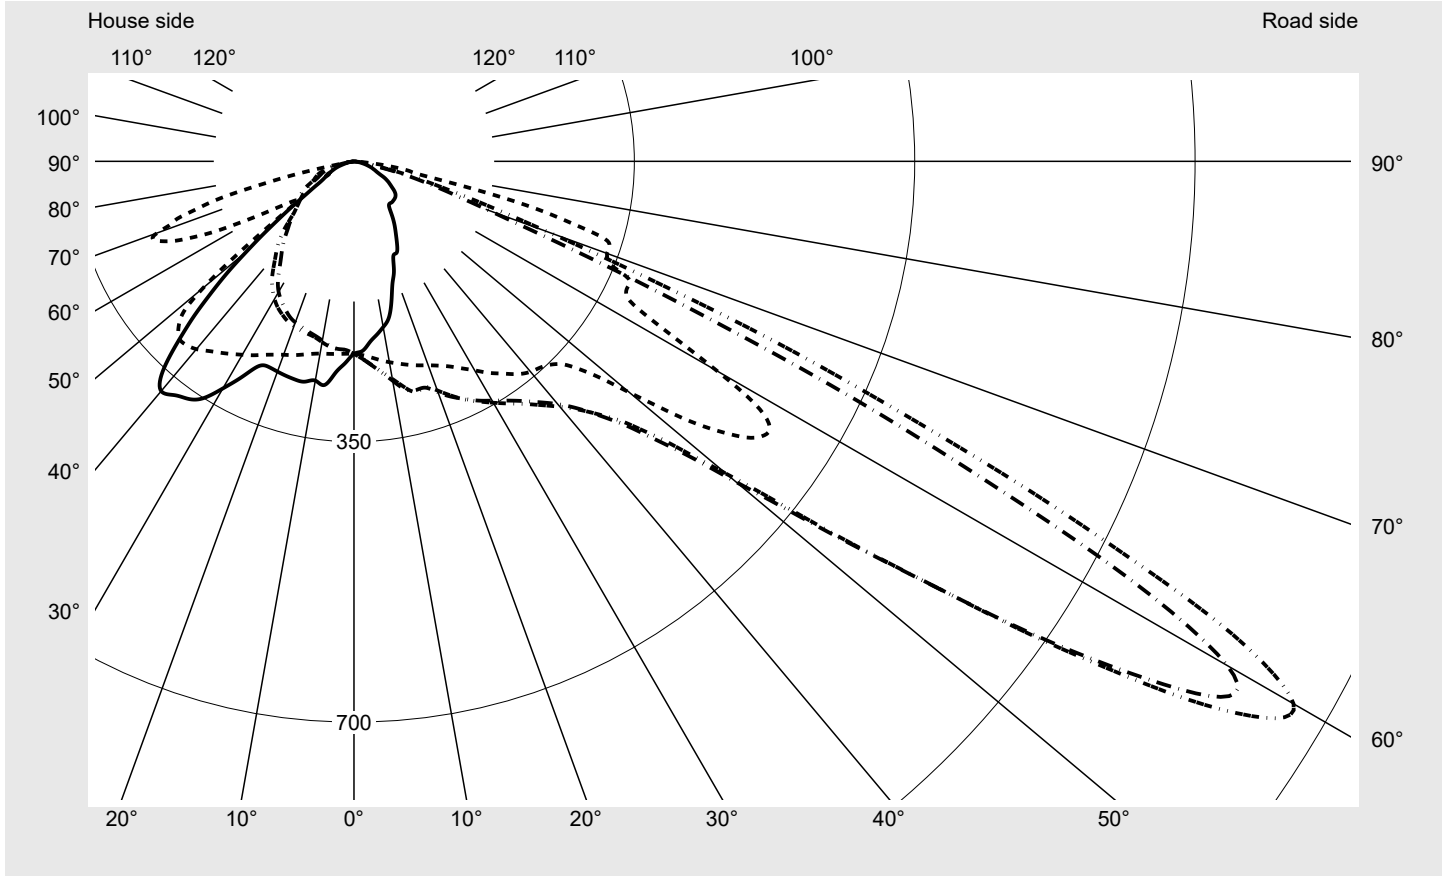

Photometric test report

Family Streetlight 21 mini easy LED	Order number: 5XE6F33A08HB EAN: 4058352730621	LP number 59110_304
	Version post-top or side-entry mounting Optic pedestrian crossing, asymmetric left distribution (PC-L) Cover toughened safety glass Lamps LED 3000 K | CRI ≥ 70 Controlgear ECG DIM Rated values Net luminous flux = 8240 lm Power consumption = 66.0 W Luminous efficacy = 124.8 lm/W	serial documentation 18.07.2022

Luminous intensity in cd/klm C180-0 C270-90 C297,5-117,5 C300-120 **Imax: 1354 cd/klm**

Luminaire output ratios

Eta	100.0%
Eta 0° - 90°	100.0%
Eta 90° - 180°	0.0%

Luminous intensity class acc. to EN13201-2

Class:	G3
Imax 70°	751.7
Imax 80°	80.9
Imax 90°	0.0
Imax >90°	0.0
Imax >95°	0.0

Measurement conditions

DIN EN 13032 and DIN 5032