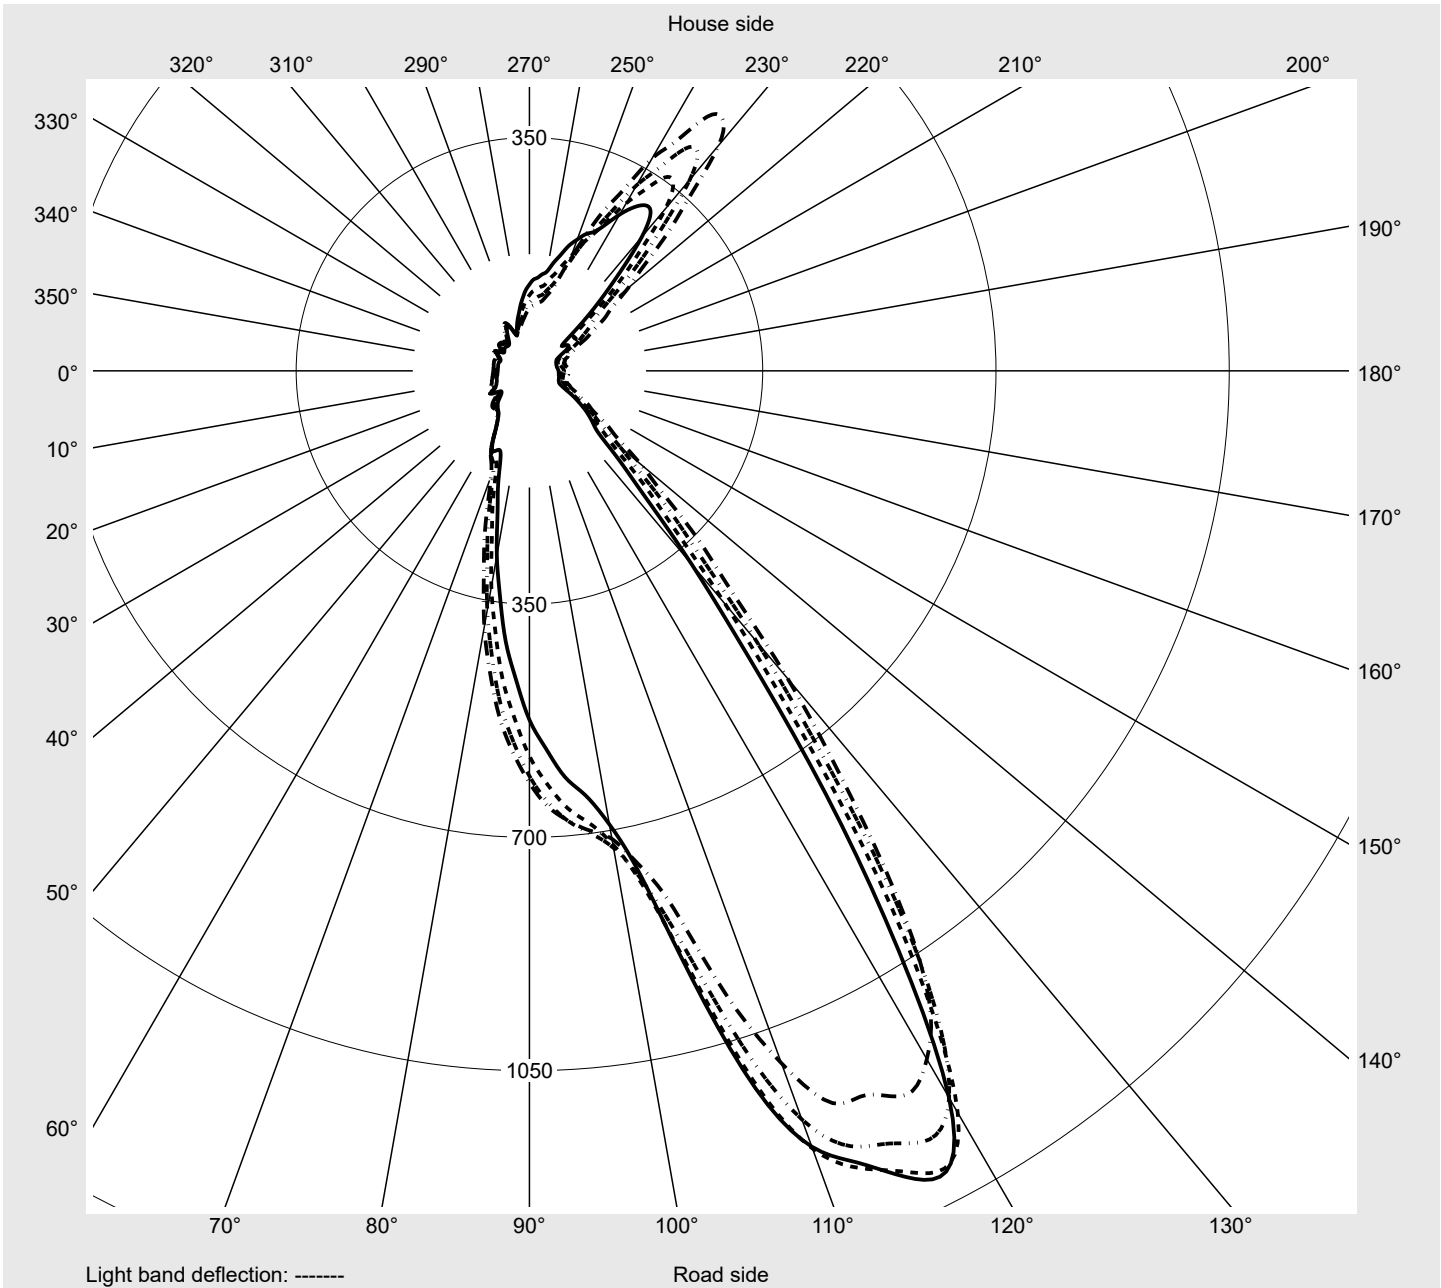

Photometric test report

Family Streetlight 21 mini easy LED	Order number: 5XE6F33A08HB EAN: 4058352730621	LP number 59110_304
	Version post-top or side-entry mounting Optic pedestrian crossing, asymmetric left distribution (PC-L) Cover toughened safety glass Lamps LED 3000 K CRI ≥ 70 Controlgear ECG DIM Rated values Net luminous flux = 8240 lm Power consumption = 66.0 W Luminous efficacy = 124.8 lm/W	serial documentation 18.07.2022

Class:	G3
Imax 70°	751.7
Imax 80°	80.9
Imax 90°	0.0
Imax >90°	0.0
Imax >95°	0.0

Measurement conditions

DIN EN 13032 and DIN 5032

Photometric test report

Family Streetlight 21 mini easy LED	Order number: 5XE6F33A08HB EAN: 4058352730621	LP number 59110_304
---	--	--------------------------------------

Envelope curve in cd/klm **KMK 60°** **KMK 59°** **KMK 58°** **KMK 57°** **siteco**

Photometric test report

Family Streetlight 21 mini easy LED	Order number: 5XE6F33A08HB EAN: 4058352730621	LP number 59110_304
Table of values for luminous intensities		Maximum luminous intensity
		siteco