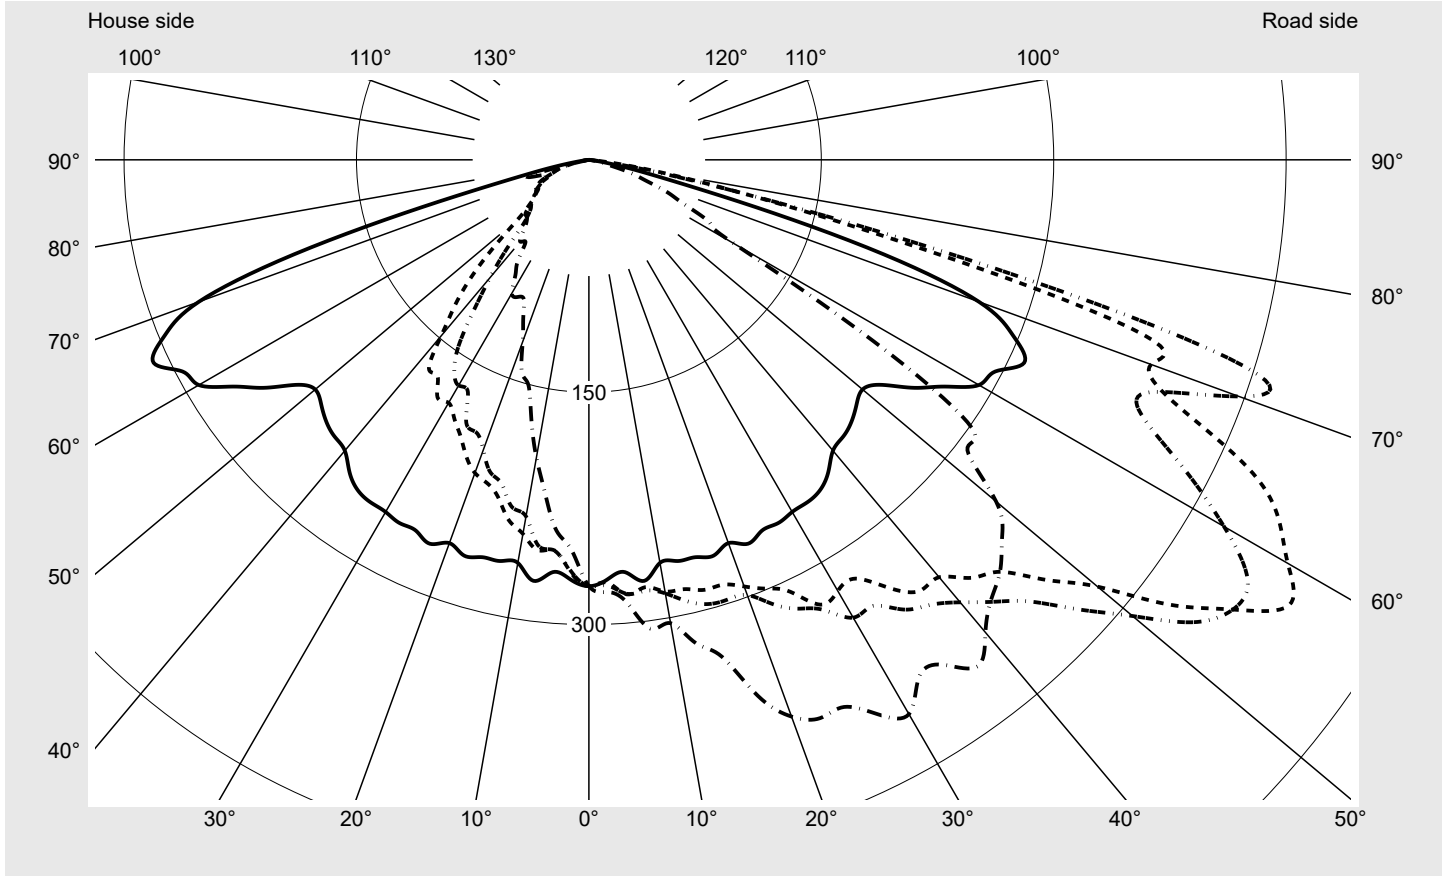

Photometric test report

Family Streetlight 21 mini easy LED	Order number: 5XE6E43A08JB EAN: 4058352730607	LP number 59079_73
	Version post-top or side-entry mounting Optic asymmetric, wide distribution (STW1.0a G) Cover toughened safety glass Lamps LED 4000 K CRI ≥ 70 Controlgear ECG DIM Rated values Net luminous flux = 13390 lm Power consumption = 87.3 W Luminous efficacy = 153.4 lm/W	serial documentation 23.08.2022
		

Luminous intensity in cd/klm C180-0 C200-20 C205-25 C270-90 **Imax: 535 cd/klm**

Luminaire output ratios	
Eta	100.0%
Eta 0° - 90°	100.0%
Eta 90° - 180°	0.0%
Measurement conditions	
DIN EN 13032 and DIN 5032	

Luminous intensity class acc. to EN13201-2	
Class:	G4
Imax 70°	486.3
Imax 80°	49.2
Imax 90°	0.0
Imax >90°	0.0
Imax >95°	0.0

Photometric test report

Family Streetlight 21 mini easy LED	Order number: 5XE6E43A08JB EAN: 4058352730607	LP number 59079_73
---	--	-------------------------------------

Envelope curve in cd/klm **KMK 57.5°** **KMK 55°** **KMK 52.5°** **KMK 50°** **siteco**

Photometric test report

Family Streetlight 21 mini easy LED	Order number: 5XE6E43A08JB EAN: 4058352730607	LP number 59079_73
Table of values for luminous intensities		Maximum luminous intensity
		siteco