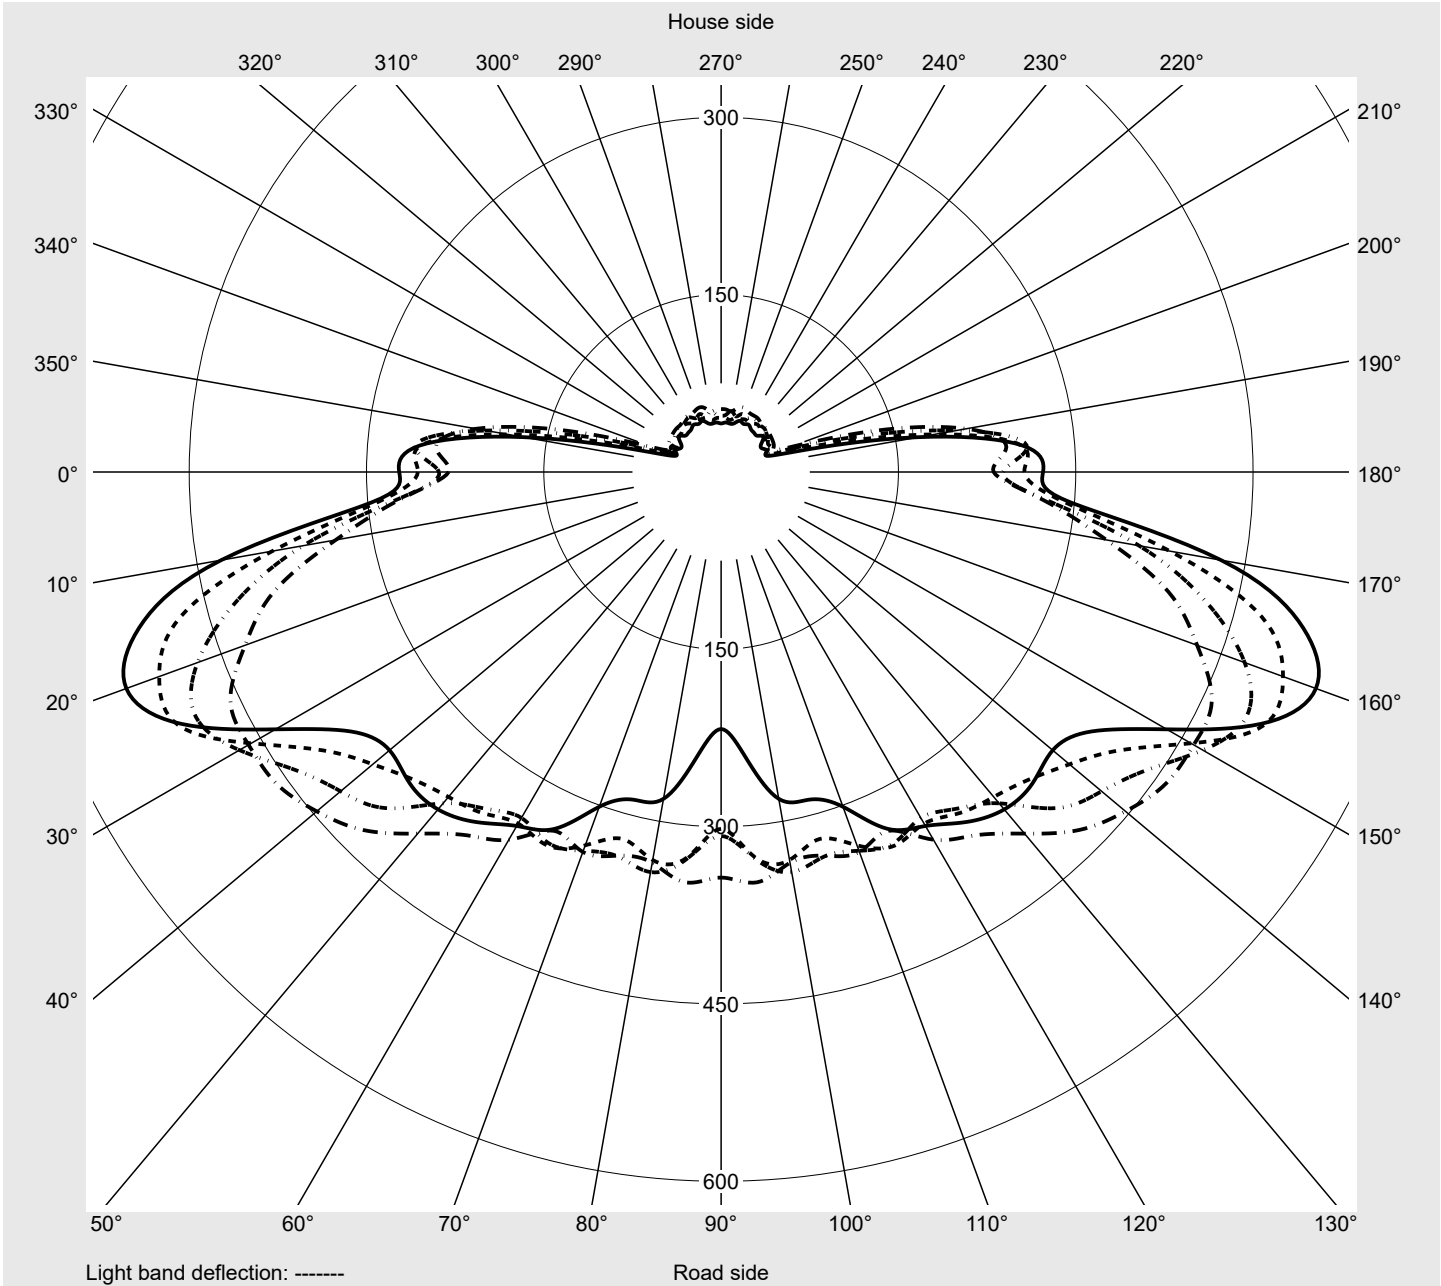

Photometric test report

Family Streetlight 21 mini easy LED	Order number: 5XE6E43A08JB EAN: 4058352730607	LP number 59079_73
	Version post-top or side-entry mounting Optic asymmetric, wide distribution (STW1.0a G) Cover toughened safety glass Lamps LED 4000 K CRI ≥ 70 Controlgear ECG DIM Rated values Net luminous flux = 13390 lm Power consumption = 87.3 W Luminous efficacy = 153.4 lm/W	serial documentation 23.08.2022
		

Luminous intensity in cd/klm C180-0 C200-20 C205-25 C270-90 **Imax: 535 cd/klm**

Luminaire output ratios	
Eta	100.0%
Eta 0° - 90°	100.0%
Eta 90° - 180°	0.0%
Measurement conditions	
DIN EN 13032 and DIN 5032	

Luminous intensity class acc. to EN13201-2	
Class:	G4
Imax 70°	486.3
Imax 80°	49.2
Imax 90°	0.0
Imax >90°	0.0
Imax >95°	0.0

Photometric test report

Family Streetlight 21 mini easy LED	Order number: 5XE6E43A08JB EAN: 4058352730607	LP number 59079_73
---	--	-------------------------------------

Envelope curve in cd/klm **KMK 57.5°** **KMK 55°** **KMK 52.5°** **KMK 50°** **siteco**

Photometric test report

Family Streetlight 21 mini easy LED	Order number: 5XE6E43A08JB EAN: 4058352730607	LP number 59079_73
Table of values for luminous intensities		Maximum luminous intensity
		siteco