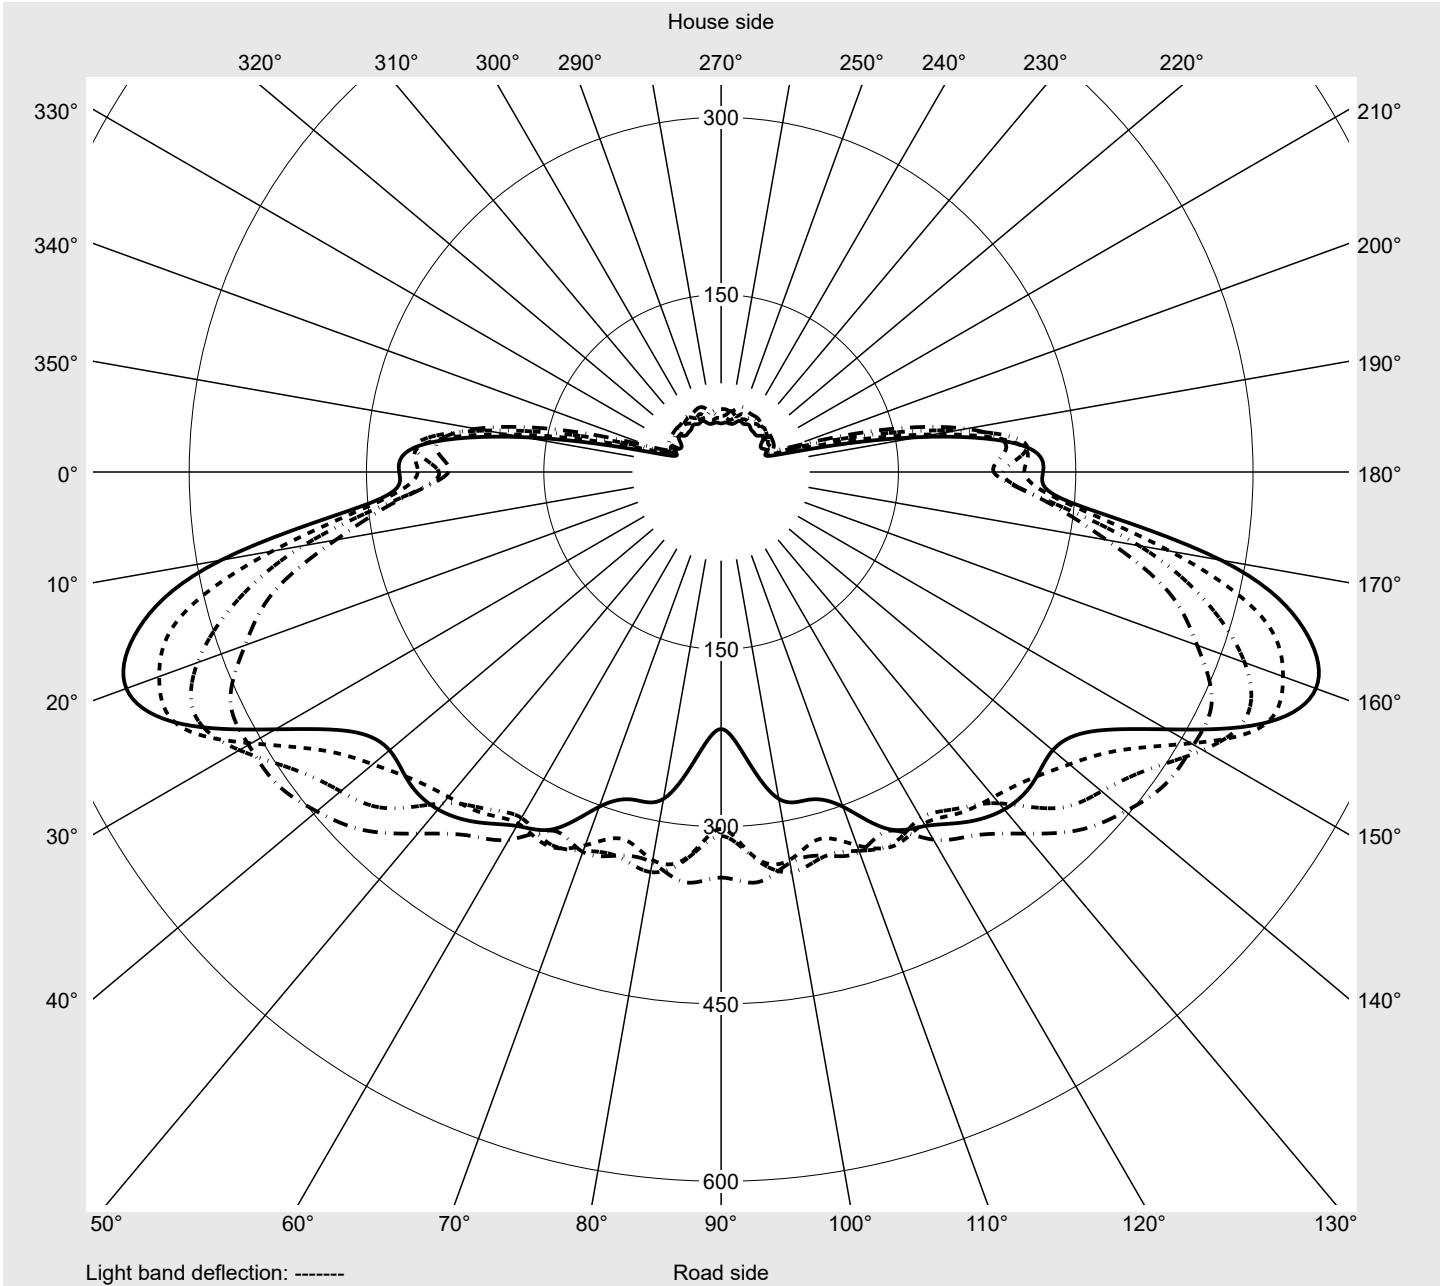

Photometric test report

Family
Streetlight 21 mini easy LED

Order number: 5XE6E33A08JB
EAN: 4058352730577

LP number
59079_72

Version	post-top or side-entry mounting
Optic	asymmetric, wide distribution (STW1.0a G)
Cover	toughened safety glass
Lamps	LED 3000 K CRI ≥ 70
Controlgear	ECG DIM
Rated values	Net luminous flux = 12830 lm Power consumption = 87.3 W Luminous efficacy = 147 lm/W

Luminaire output ratios

Eta	100.0%
Eta 0° - 90°	100.0%
Eta 90° - 180°	0.0%

Luminous intensity class acc. to EN13201-2

Class:	G4
Imax 70°	486.3
Imax 80°	49.2
Imax 90°	0.0
Imax >90°	0.0
Imax >95°	0.0

Measurement conditions

DIN EN 13032 and DIN 5032

Photometric test report

Family Streetlight 21 mini easy LED	Order number: 5XE6E33A08JB EAN: 4058352730577	LP number 59079_72
---	--	------------------------------

Envelope curve in cd/klm **KMK 57.5°** **KMK 55°** **KMK 52.5°** **KMK 50°** **siteco**