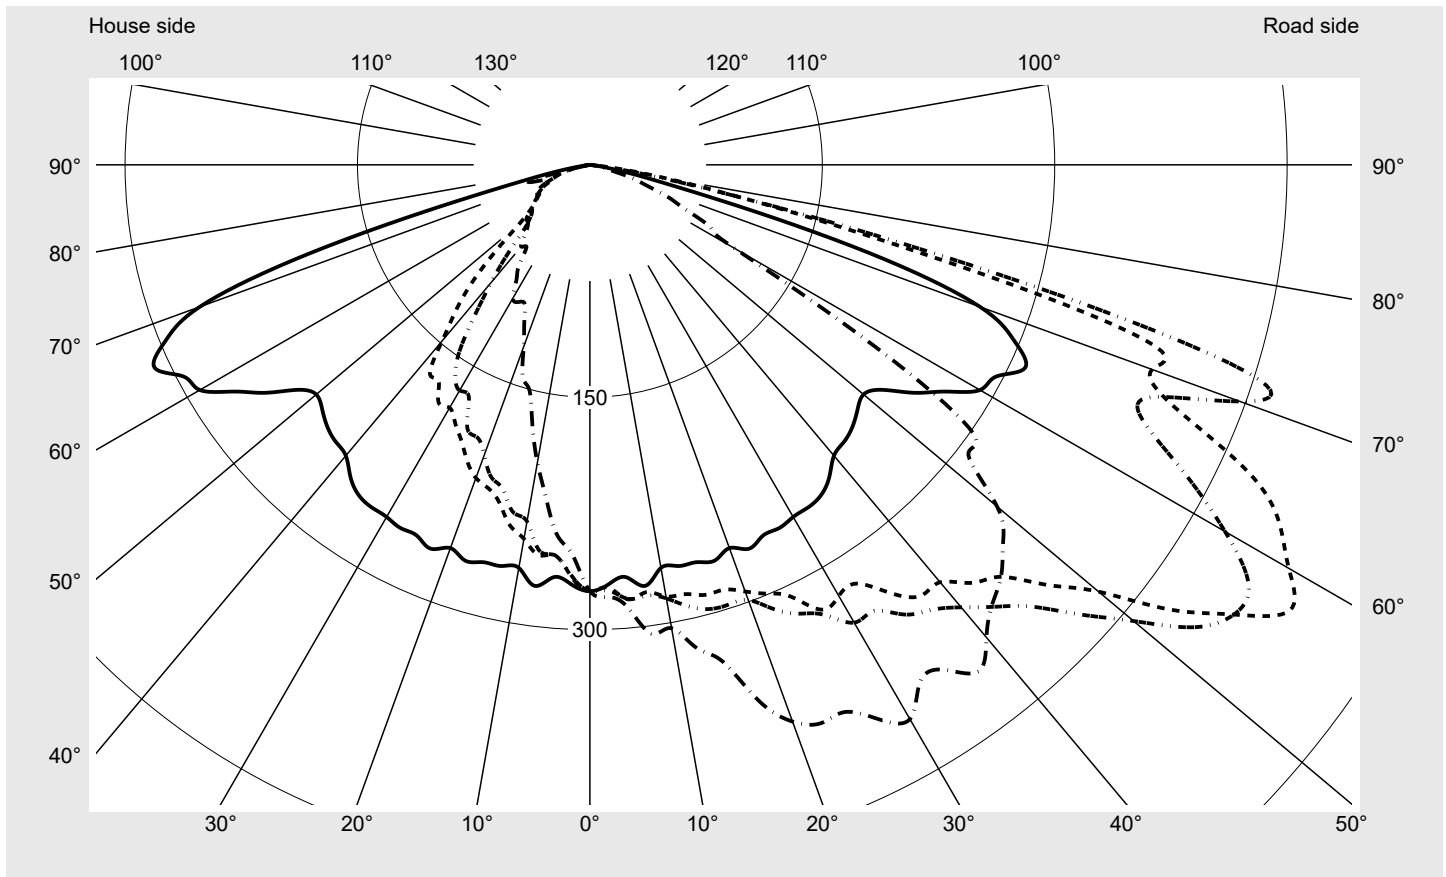

Photometric test report

Family
Streetlight 21 mini easy LED

Order number: 5XE6E33A08JB
EAN: 4058352730577

LP number
59079_72

Version	post-top or side-entry mounting
Optic	asymmetric, wide distribution (STW1.0a G)
Cover	toughened safety glass
Lamps	LED 3000 K CRI ≥ 70
Controlgear	ECG DIM
Rated values	Net luminous flux = 12830 lm Power consumption = 87.3 W Luminous efficacy = 147 lm/W

serial
documentation
23.08.2022

siteco

Luminous intensity in cd/klm

C180-0

C200-20

C205-25

C270-90

Imax: 535 cd/klm

Luminaire output ratios

Eta	100.0%
Eta 0° - 90°	100.0%
Eta 90° - 180°	0.0%

Luminous intensity class acc. to EN13201-2

Class:	G4
Imax 70°	486.3
Imax 80°	49.2
Imax 90°	0.0
Imax >90°	0.0
Imax >95°	0.0

Measurement conditions

DIN EN 13032 and DIN 5032

Photometric test report

Family Streetlight 21 mini easy LED	Order number: 5XE6E33A08JB EAN: 4058352730577	LP number 59079_72
---	--	------------------------------

Envelope curve in cd/klm **KMK 57.5°** **KMK 55°** **KMK 52.5°** **KMK 50°** **siteco**