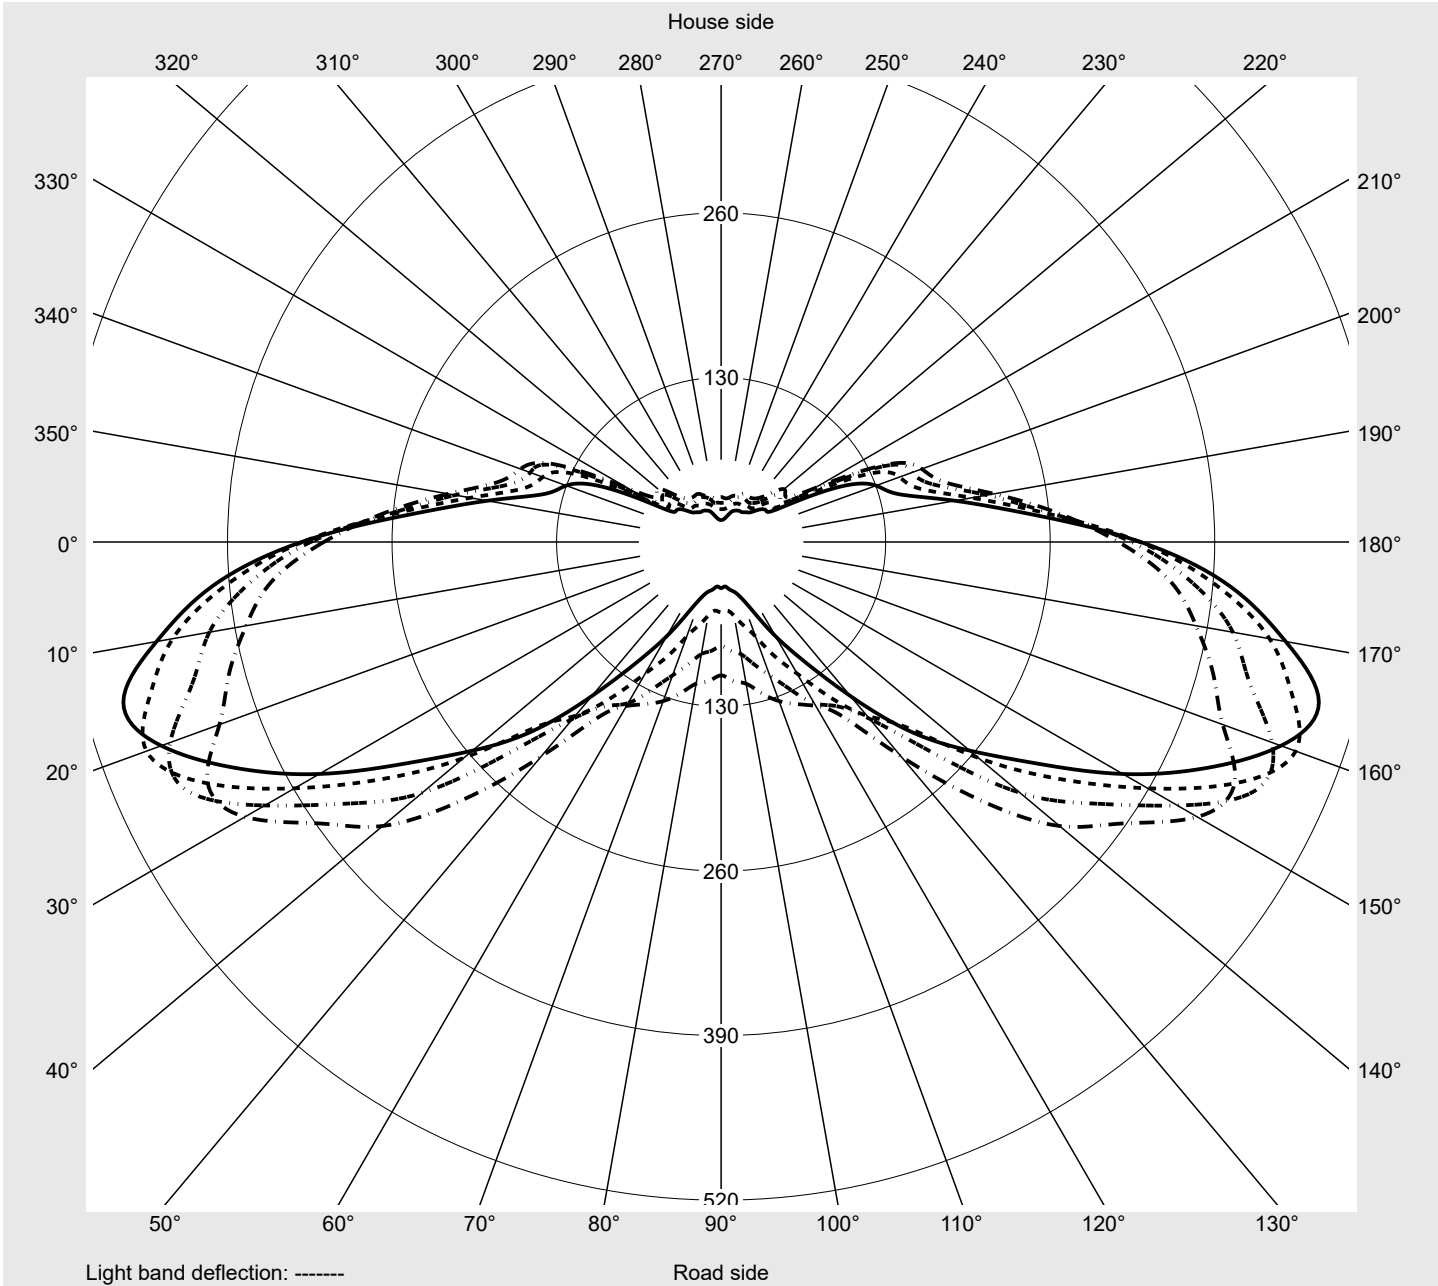

Photometric test report

Family
Streetlight 21 mini easy LED

Order number: 5XE6D33A08JB
EAN: 4058352683255

LP number
59078_72

Version post-top or side-entry mounting
Optic asymmetric, wide distribution (ST1.0a G)
Cover toughened safety glass
Lamps LED 3000 K | CRI ≥ 70
Controlgear ECG DIM
Rated values Net luminous flux = 12830 lm
 Power consumption = 87.3 W
 Luminous efficacy = 147 lm/W

Luminaire output ratios

Eta	100.0%
Eta 0° - 90°	100.0%
Eta 90° - 180°	0.0%

Luminous intensity class acc. to EN13201-2

Class:	G4
Imax 70°	461.5
Imax 80°	96.1
Imax 90°	0.0
Imax >90°	0.0
Imax >95°	0.0

Measurement conditions

DIN EN 13032 and DIN 5032

Photometric test report

Family Streetlight 21 mini easy LED	Order number: 5XE6D33A08JB EAN: 4058352683255	LP number 59078_72
---	--	------------------------------

Envelope curve in cd/klm **KMK 67.5°** **KMK 65°** **KMK 62.5°** **KMK 60°**