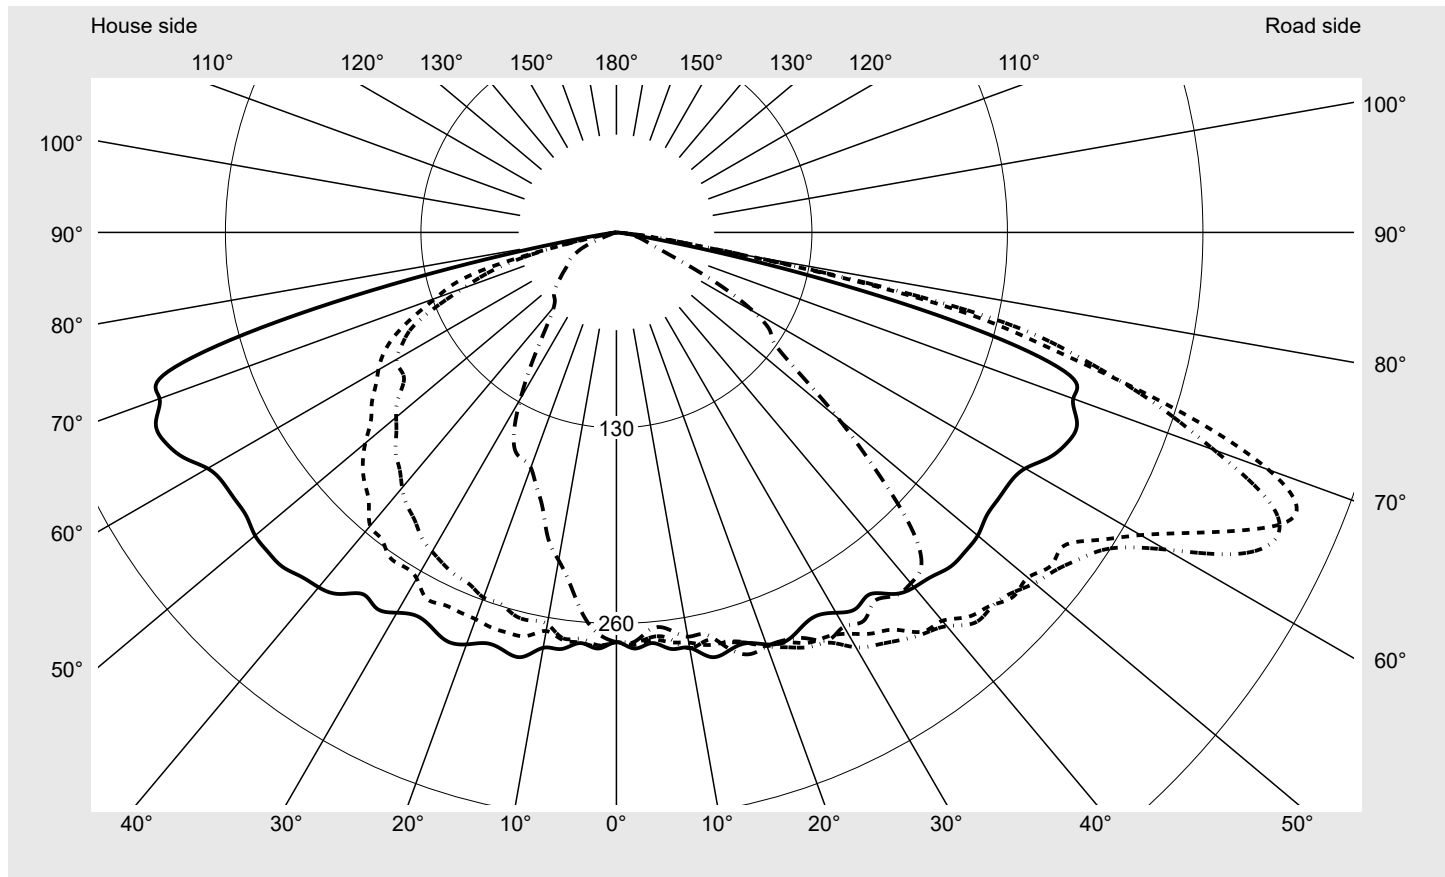

Photometric test report

Family
Streetlight 21 mini easy LED

Order number: 5XE6D33A08JB
EAN: 4058352683255

LP number
59078_72

Version post-top or side-entry mounting
Optic asymmetric, wide distribution (ST1.0a G)
Cover toughened safety glass
Lamps LED 3000 K | CRI ≥ 70
Controlgear ECG DIM
Rated values Net luminous flux = 12830 lm
 Power consumption = 87.3 W
 Luminous efficacy = 147 lm/W

serial
documentation
23.08.2022

sitEco

Luminous intensity in cd/klm

C180-0

C195-15

C200-20

C270-90

Imax: 489 cd/klm

Luminaire output ratios

Eta	100.0%
Eta 0° - 90°	100.0%
Eta 90° - 180°	0.0%

Luminous intensity class acc. to EN13201-2

Class:	G4
Imax 70°	461.5
Imax 80°	96.1
Imax 90°	0.0
Imax >90°	0.0
Imax >95°	0.0

Measurement conditions

DIN EN 13032 and DIN 5032

Photometric test report

Family Streetlight 21 mini easy LED	Order number: 5XE6D33A08JB EAN: 4058352683255	LP number 59078_72
---	--	------------------------------

Envelope curve in cd/klm **KMK 67.5°** **KMK 65°** **KMK 62.5°** **KMK 60°**