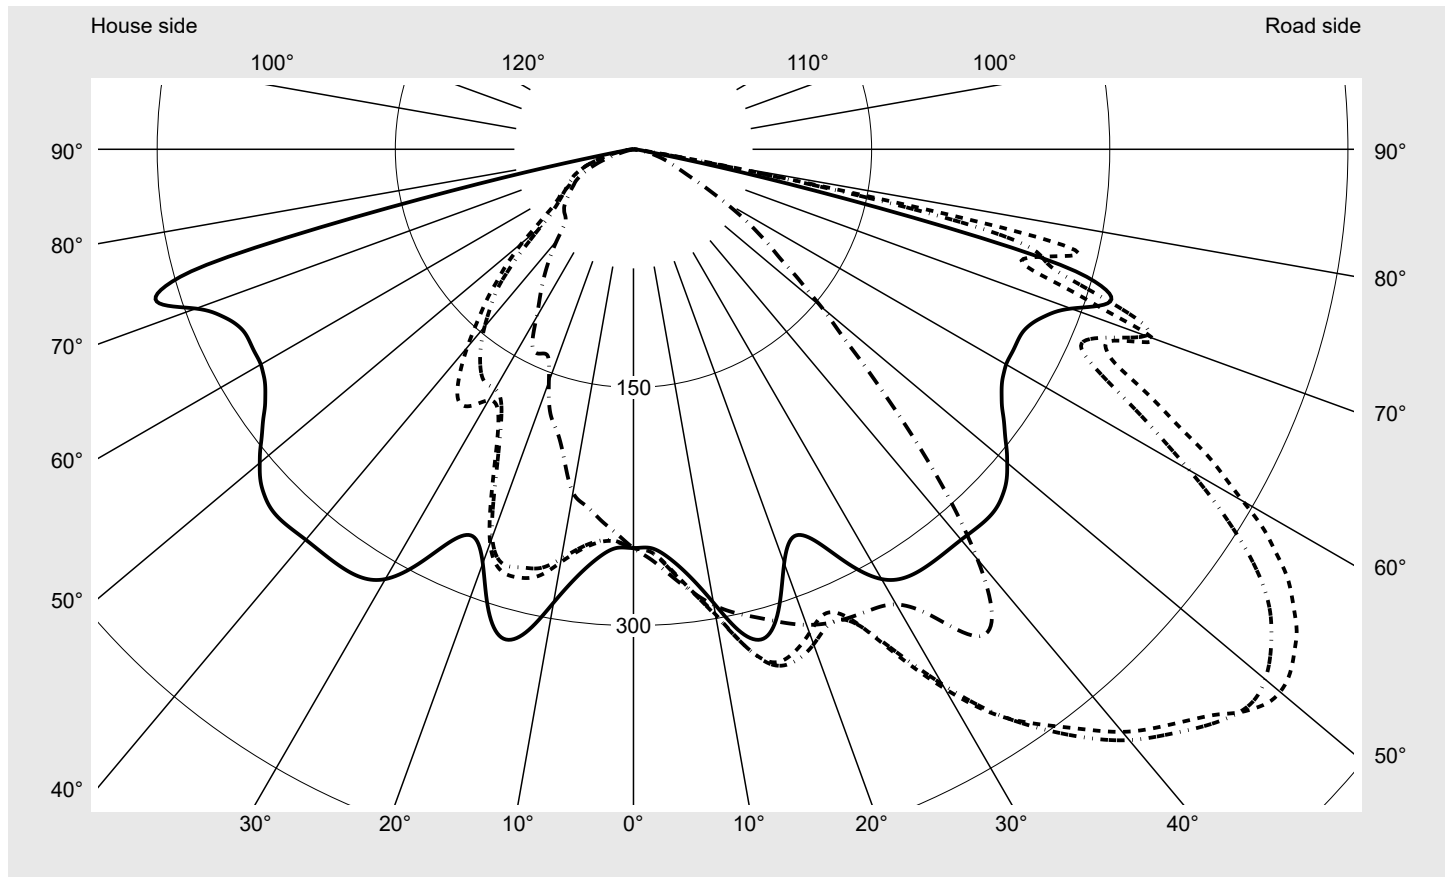

Photometric test report

Family
Streetlight 21 mini easy LED

Order number: 5XE6B43A08JB
EAN: 4058352730409

LP number
59074_73

Version	post-top or side-entry mounting
Optic	asymmetric, wide distribution (ST0.5a G)
Cover	toughened safety glass
Lamps	LED 4000 K CRI ≥ 70
Controlgear	ECG DIM
Rated values	Net luminous flux = 13390 lm Power consumption = 87.3 W Luminous efficacy = 153.4 lm/W

serial
documentation
23.08.2022

sitEco

Luminous intensity in cd/klm

C180-0

C210-30

C212,5-32,5

C270-90

Imax: 532 cd/klm

Luminaire output ratios

Eta	100.0%
Eta 0° - 90°	100.0%
Eta 90° - 180°	0.0%

Luminous intensity class acc. to EN13201-2

Class:	G4
Imax 70°	466.0
Imax 80°	84.5
Imax 90°	0.0
Imax >90°	0.0
Imax >95°	0.0

Measurement conditions

DIN EN 13032 and DIN 5032

Photometric test report

Family Streetlight 21 mini easy LED	Order number: 5XE6B43A08JB EAN: 4058352730409	LP number 59074_73
---	--	------------------------------

Envelope curve in cd/klm **KMK 50°** **KMK 49°** **KMK 48°** **KMK 47°** **siteco**