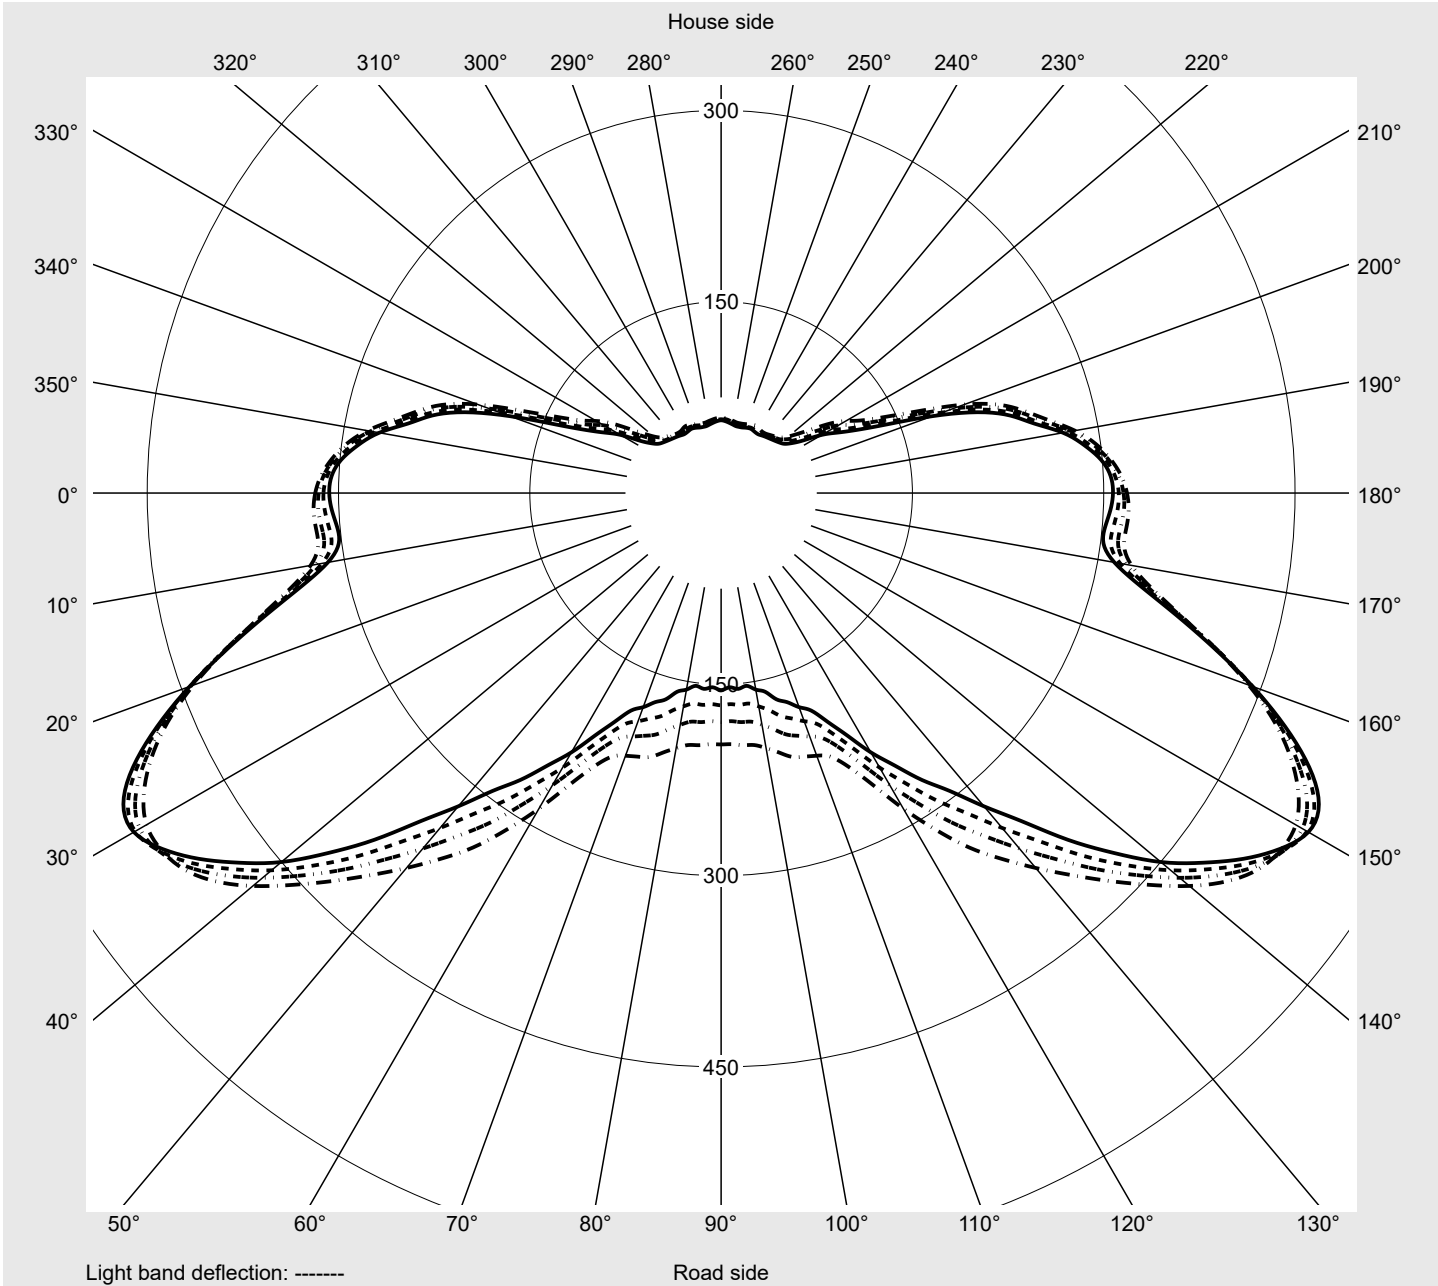

Photometric test report

Family
Streetlight 21 mini easy LED

Order number: 5XE6B43A08JB
EAN: 4058352730409

LP number
59074_73

Version	post-top or side-entry mounting
Optic	asymmetric, wide distribution (ST0.5a G)
Cover	toughened safety glass
Lamps	LED 4000 K CRI ≥ 70
Controlgear	ECG DIM
Rated values	Net luminous flux = 13390 lm Power consumption = 87.3 W Luminous efficacy = 153.4 lm/W

Luminaire output ratios

Eta	100.0%
Eta 0° - 90°	100.0%
Eta 90° - 180°	0.0%

Luminous intensity class acc. to EN13201-2

Class:	G4
Imax 70°	466.0
Imax 80°	84.5
Imax 90°	0.0
Imax >90°	0.0
Imax >95°	0.0

Measurement conditions

DIN EN 13032 and DIN 5032

Photometric test report

Family Streetlight 21 mini easy LED	Order number: 5XE6B43A08JB EAN: 4058352730409	LP number 59074_73
---	--	------------------------------

Envelope curve in cd/klm **KMK 50°** **KMK 49°** **KMK 48°** **KMK 47°** **siteco**