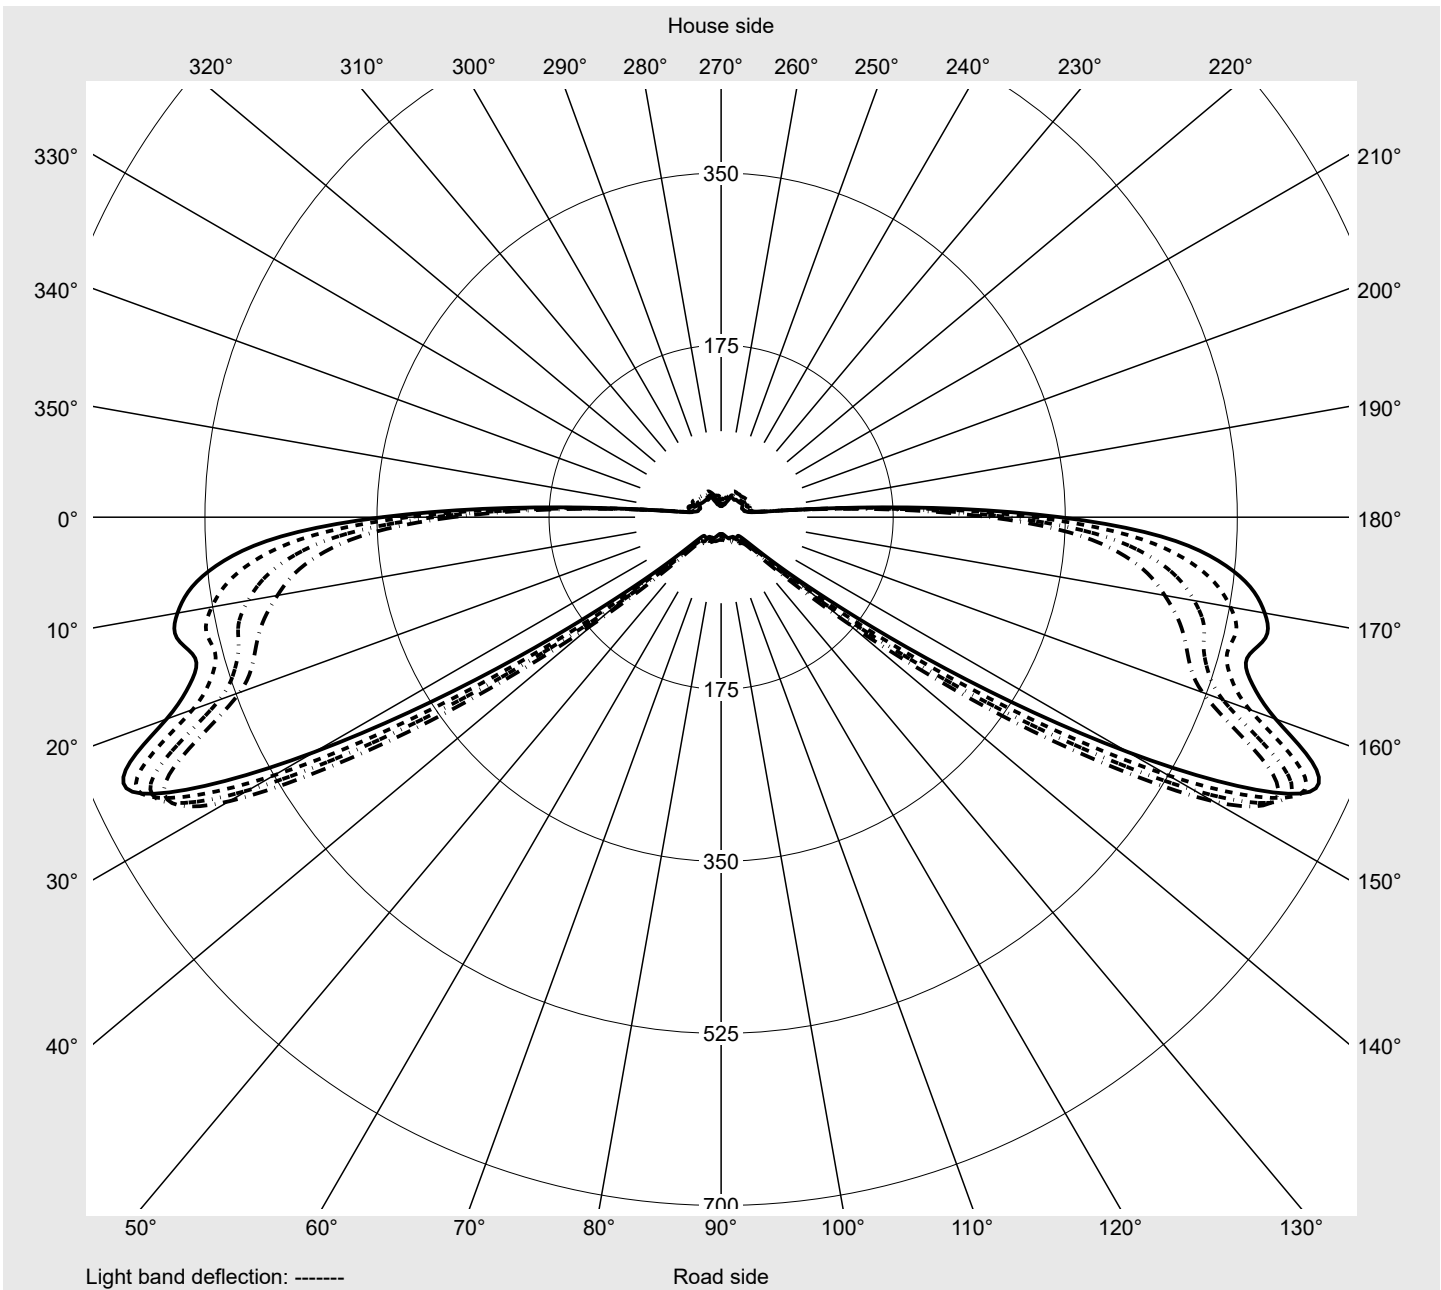

Photometric test report

Family
Streetlight 21 mini easy LED

Order number: 5XE6B43A08GB
EAN: 4058352730386

LP number
59065_805

Version post-top or side-entry mounting
Optic asymmetric, wide distribution (ST0.5a)
Cover toughened safety glass
Lamps LED 4000 K | CRI ≥ 70
Controlgear ECG DIM
Rated values Net luminous flux = 6180 lm
Power consumption = 40.4 W
Luminous efficacy = 153 lm/W

Luminaire output ratios

Eta	100.0%
Eta 0° - 90°	100.0%
Eta 90° - 180°	0.0%

Luminous intensity class acc. to EN13201-2

Class:	G3
Imax 70°	629.6
Imax 80°	99.6
Imax 90°	0.0
Imax >90°	0.0
Imax >95°	0.0

Measurement conditions

DIN EN 13032 and DIN 5032

Photometric test report

Family Streetlight 21 mini easy LED	Order number: 5XE6B43A08GB EAN: 4058352730386	LP number 59065_805
---	--	--------------------------------------

Envelope curve in cd/klm **KMK 73°** **KMK 72°** **KMK 71°** **KMK 70°** **siteco**