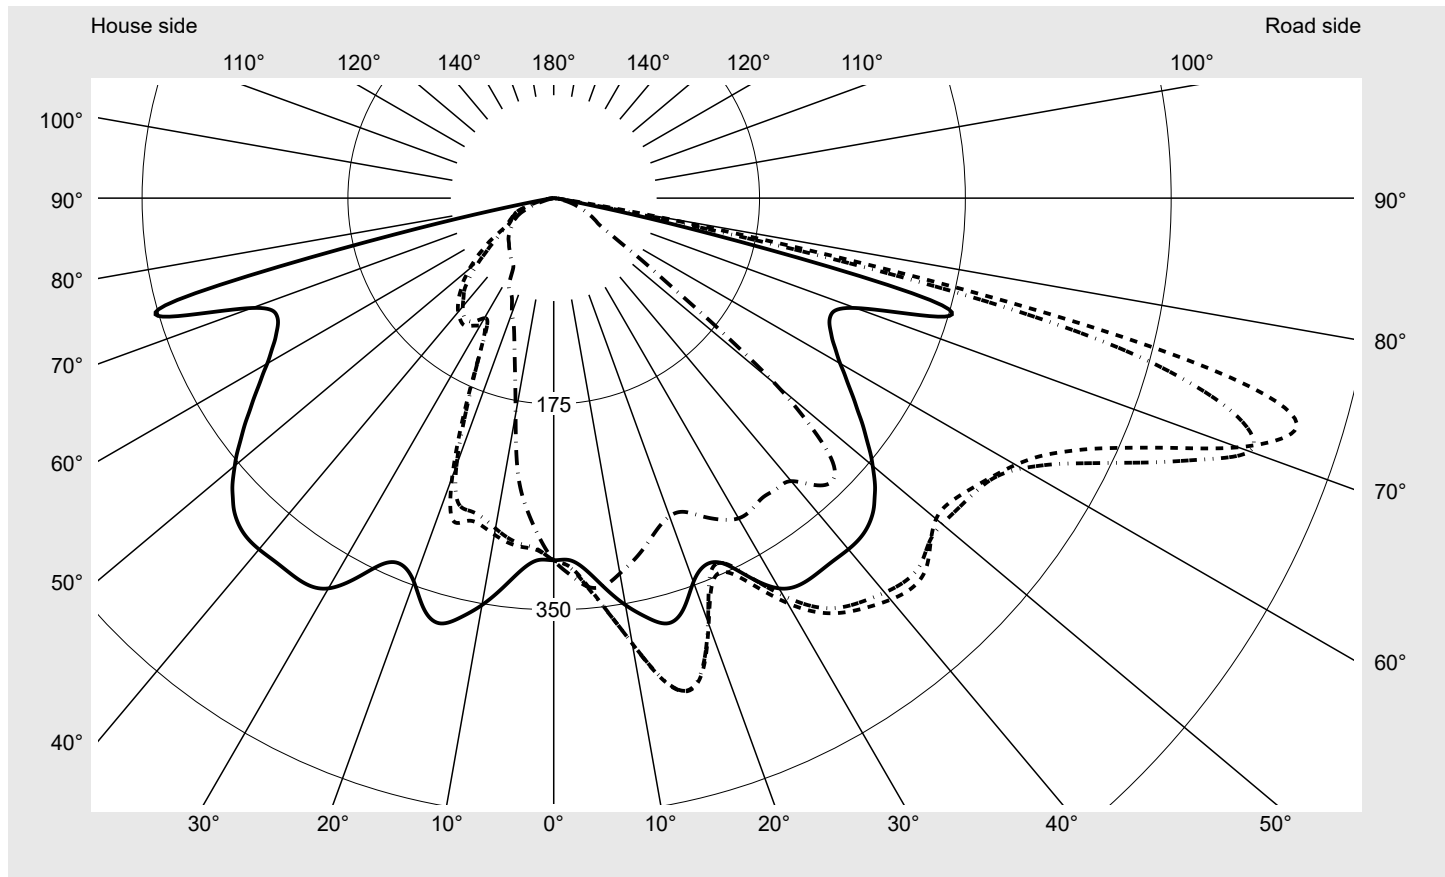

Photometric test report

Family
Streetlight 21 mini easy LED

Order number: 5XE6B43A08GB
EAN: 4058352730386

LP number
59065_805

Version post-top or side-entry mounting
Optic asymmetric, wide distribution (ST0.5a)
Cover toughened safety glass
Lamps LED 4000 K | CRI ≥ 70
Controlgear ECG DIM
Rated values Net luminous flux = 6180 lm
Power consumption = 40.4 W
Luminous efficacy = 153 lm/W

serial
documentation
18.07.2022

sitEco

Luminous intensity in cd/klm

C180-0

C205-25

C207,5-27,5

C270-90

Imax: 661 cd/klm

Luminaire output ratios

Eta	100.0%
Eta 0° - 90°	100.0%
Eta 90° - 180°	0.0%

Luminous intensity class acc. to EN13201-2

Class:	G3
Imax 70°	629.6
Imax 80°	99.6
Imax 90°	0.0
Imax >90°	0.0
Imax >95°	0.0

Measurement conditions

DIN EN 13032 and DIN 5032

Photometric test report

Family Streetlight 21 mini easy LED	Order number: 5XE6B43A08GB EAN: 4058352730386	LP number 59065_805
---	--	--------------------------------------

Envelope curve in cd/klm **KMK 73°** **KMK 72°** **KMK 71°** **KMK 70°** **siteco**