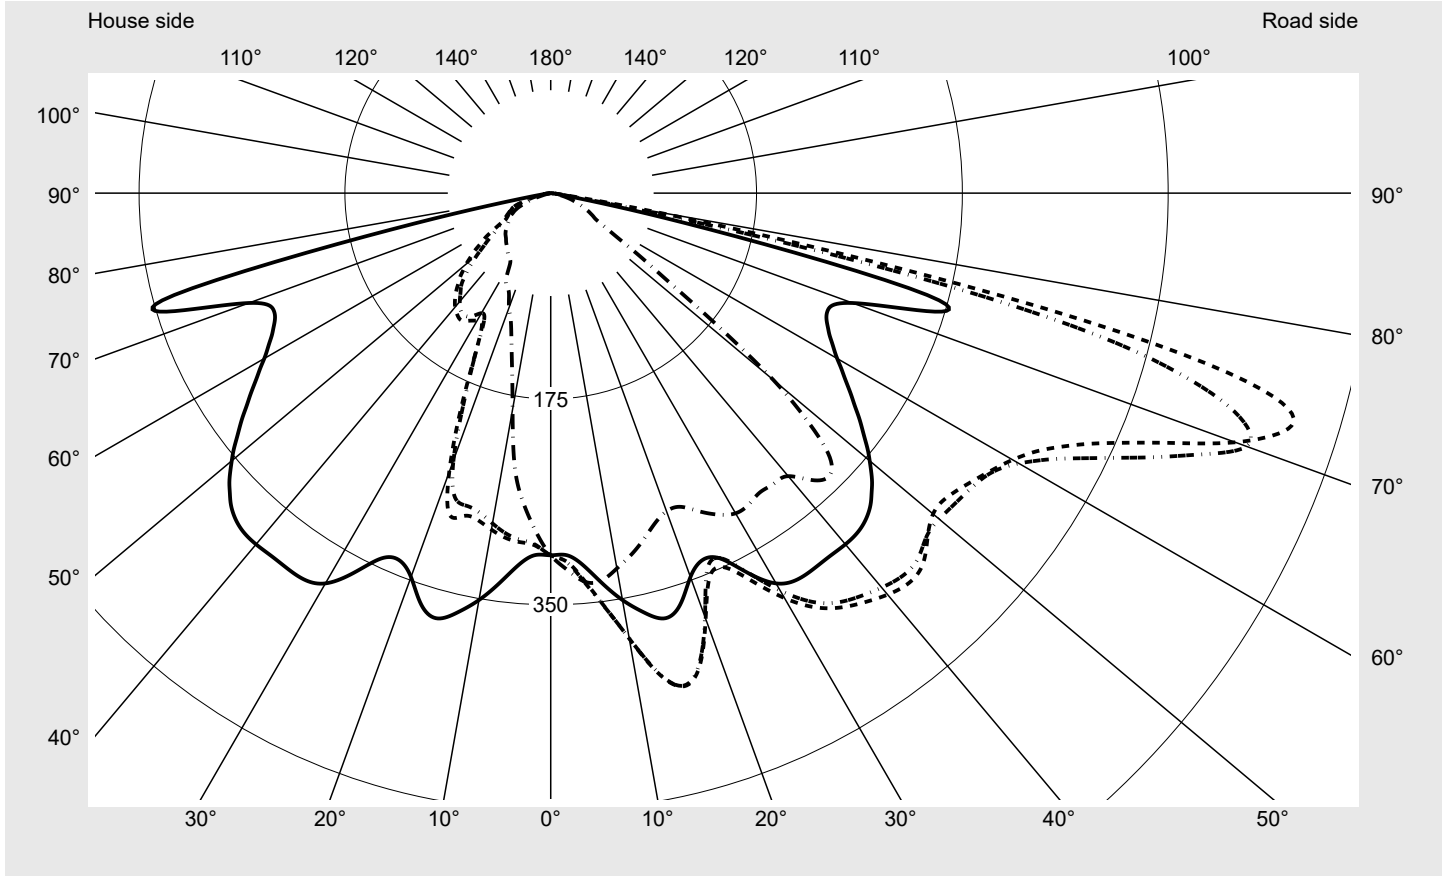

Photometric test report

Family Streetlight 21 mini easy LED	Order number: 5XE6B33A08HB EAN: 4058352730362	LP number 59065_809
	Version post-top or side-entry mounting Optic asymmetric, wide distribution (ST0.5a) Cover toughened safety glass Lamps LED 3000 K CRI ≥ 70 Controlgear ECG DIM Rated values Net luminous flux = 9040 lm Power consumption = 66.0 W Luminous efficacy = 137 lm/W	serial documentation 18.07.2022

Luminous intensity in cd/klm C180-0 C205-25 C207,5-27,5 C270-90 **Imax: 661 cd/klm**

Luminaire output ratios

Eta	100.0%
Eta 0° - 90°	100.0%
Eta 90° - 180°	0.0%

Luminous intensity class acc. to EN13201-2

Class:	G3
Imax 70°	629.6
Imax 80°	99.6
Imax 90°	0.0
Imax >90°	0.0
Imax >95°	0.0

Envelope curve in cd/klm **KMK 73°** **KMK 72°** **KMK 71°** **KMK 70°** **siteco**

Photometric test report

Family Streetlight 21 mini easy LED	Order number: 5XE6B33A08HB EAN: 4058352730362	LP number 59065_809
Table of values for luminous intensities		Maximum luminous intensity
		siteco