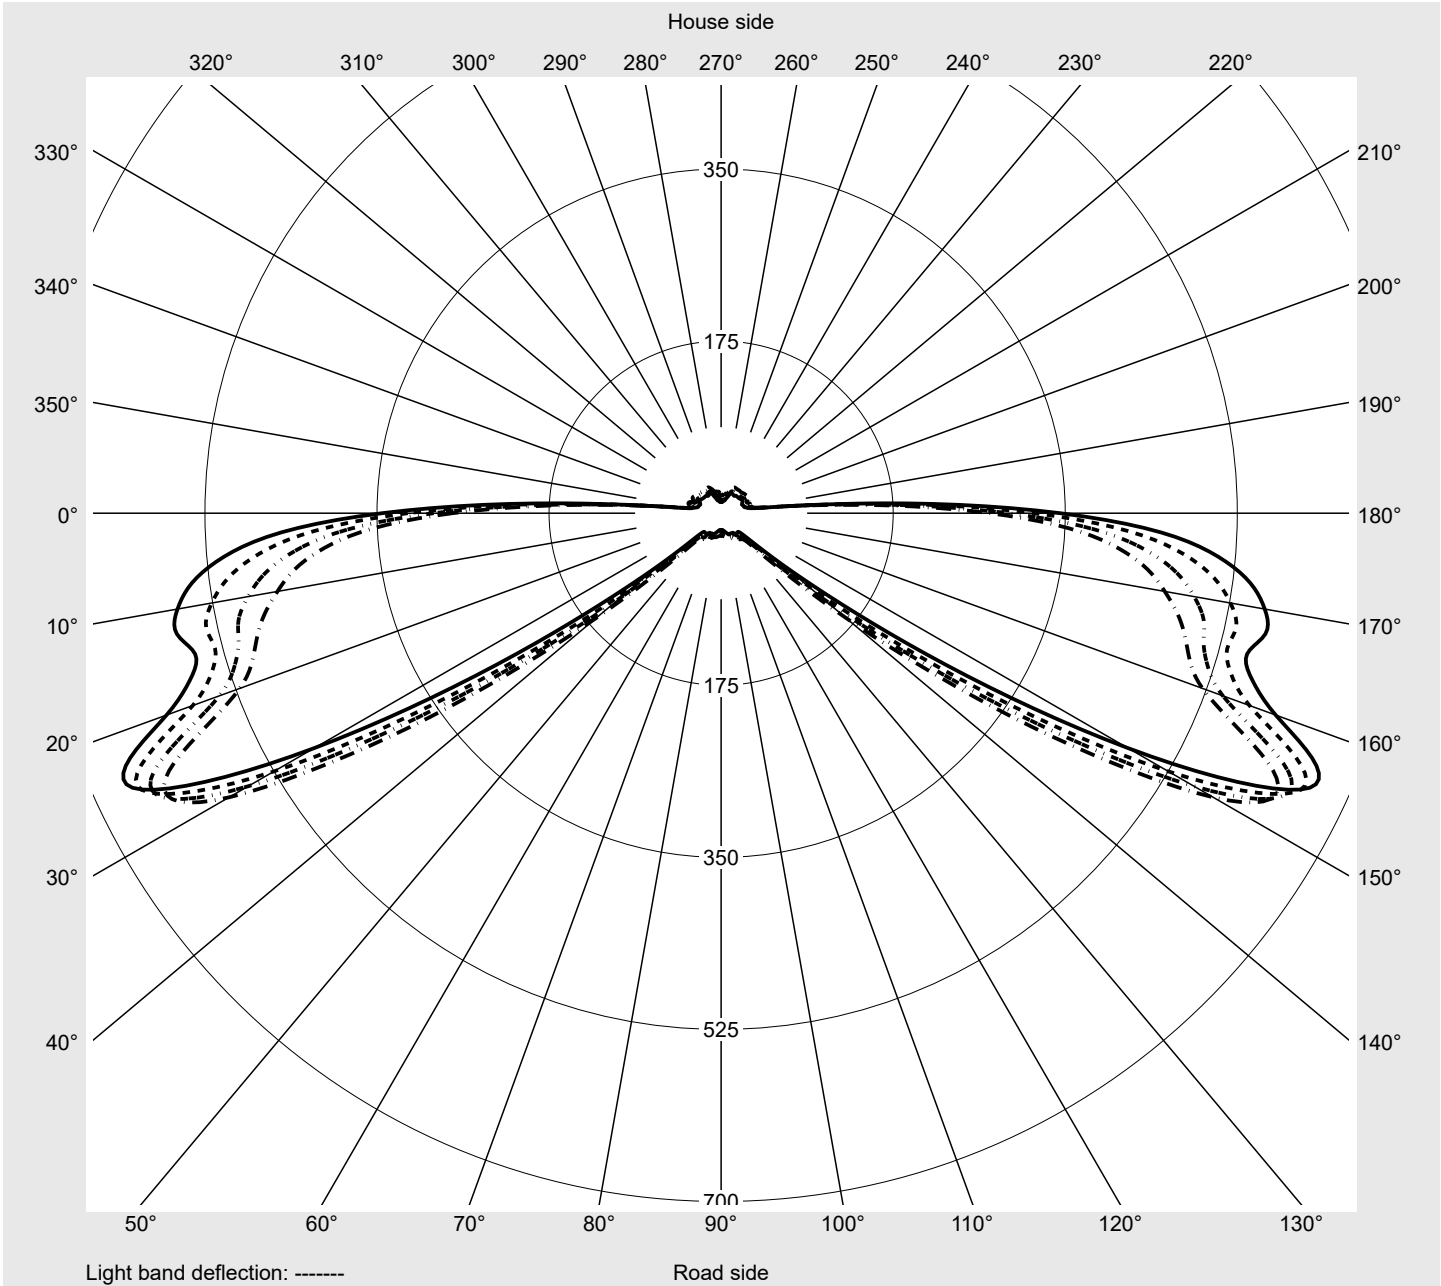

Photometric test report

Family Streetlight 21 mini easy LED	Order number: 5XE6B33A08HB EAN: 4058352730362	LP number 59065_809
	Version post-top or side-entry mounting Optic asymmetric, wide distribution (ST0.5a) Cover toughened safety glass Lamps LED 3000 K CRI ≥ 70 Controlgear ECG DIM Rated values Net luminous flux = 9040 lm Power consumption = 66.0 W Luminous efficacy = 137 lm/W	serial documentation 18.07.2022

Luminous intensity in cd/klm C180-0 C205-25 C207,5-27,5 C270-90 **Imax: 661 cd/klm**

Luminaire output ratios

Eta	100.0%
Eta 0° - 90°	100.0%
Eta 90° - 180°	0.0%

Luminous intensity class acc. to EN13201-2

Class:	G3
Imax 70°	629.6
Imax 80°	99.6
Imax 90°	0.0
Imax >90°	0.0
Imax >95°	0.0

Measurement conditions

DIN EN 13032 and DIN 5032

Photometric test report

Family Streetlight 21 mini easy LED	Order number: 5XE6B33A08HB EAN: 4058352730362	LP number 59065_809
---	--	--------------------------------------

Envelope curve in cd/klm **KMK 73°** **KMK 72°** **KMK 71°** **KMK 70°** **siteco**

Photometric test report

Family Streetlight 21 mini easy LED	Order number: 5XE6B33A08HB EAN: 4058352730362	LP number 59065_809
Table of values for luminous intensities		Maximum luminous intensity
		siteco